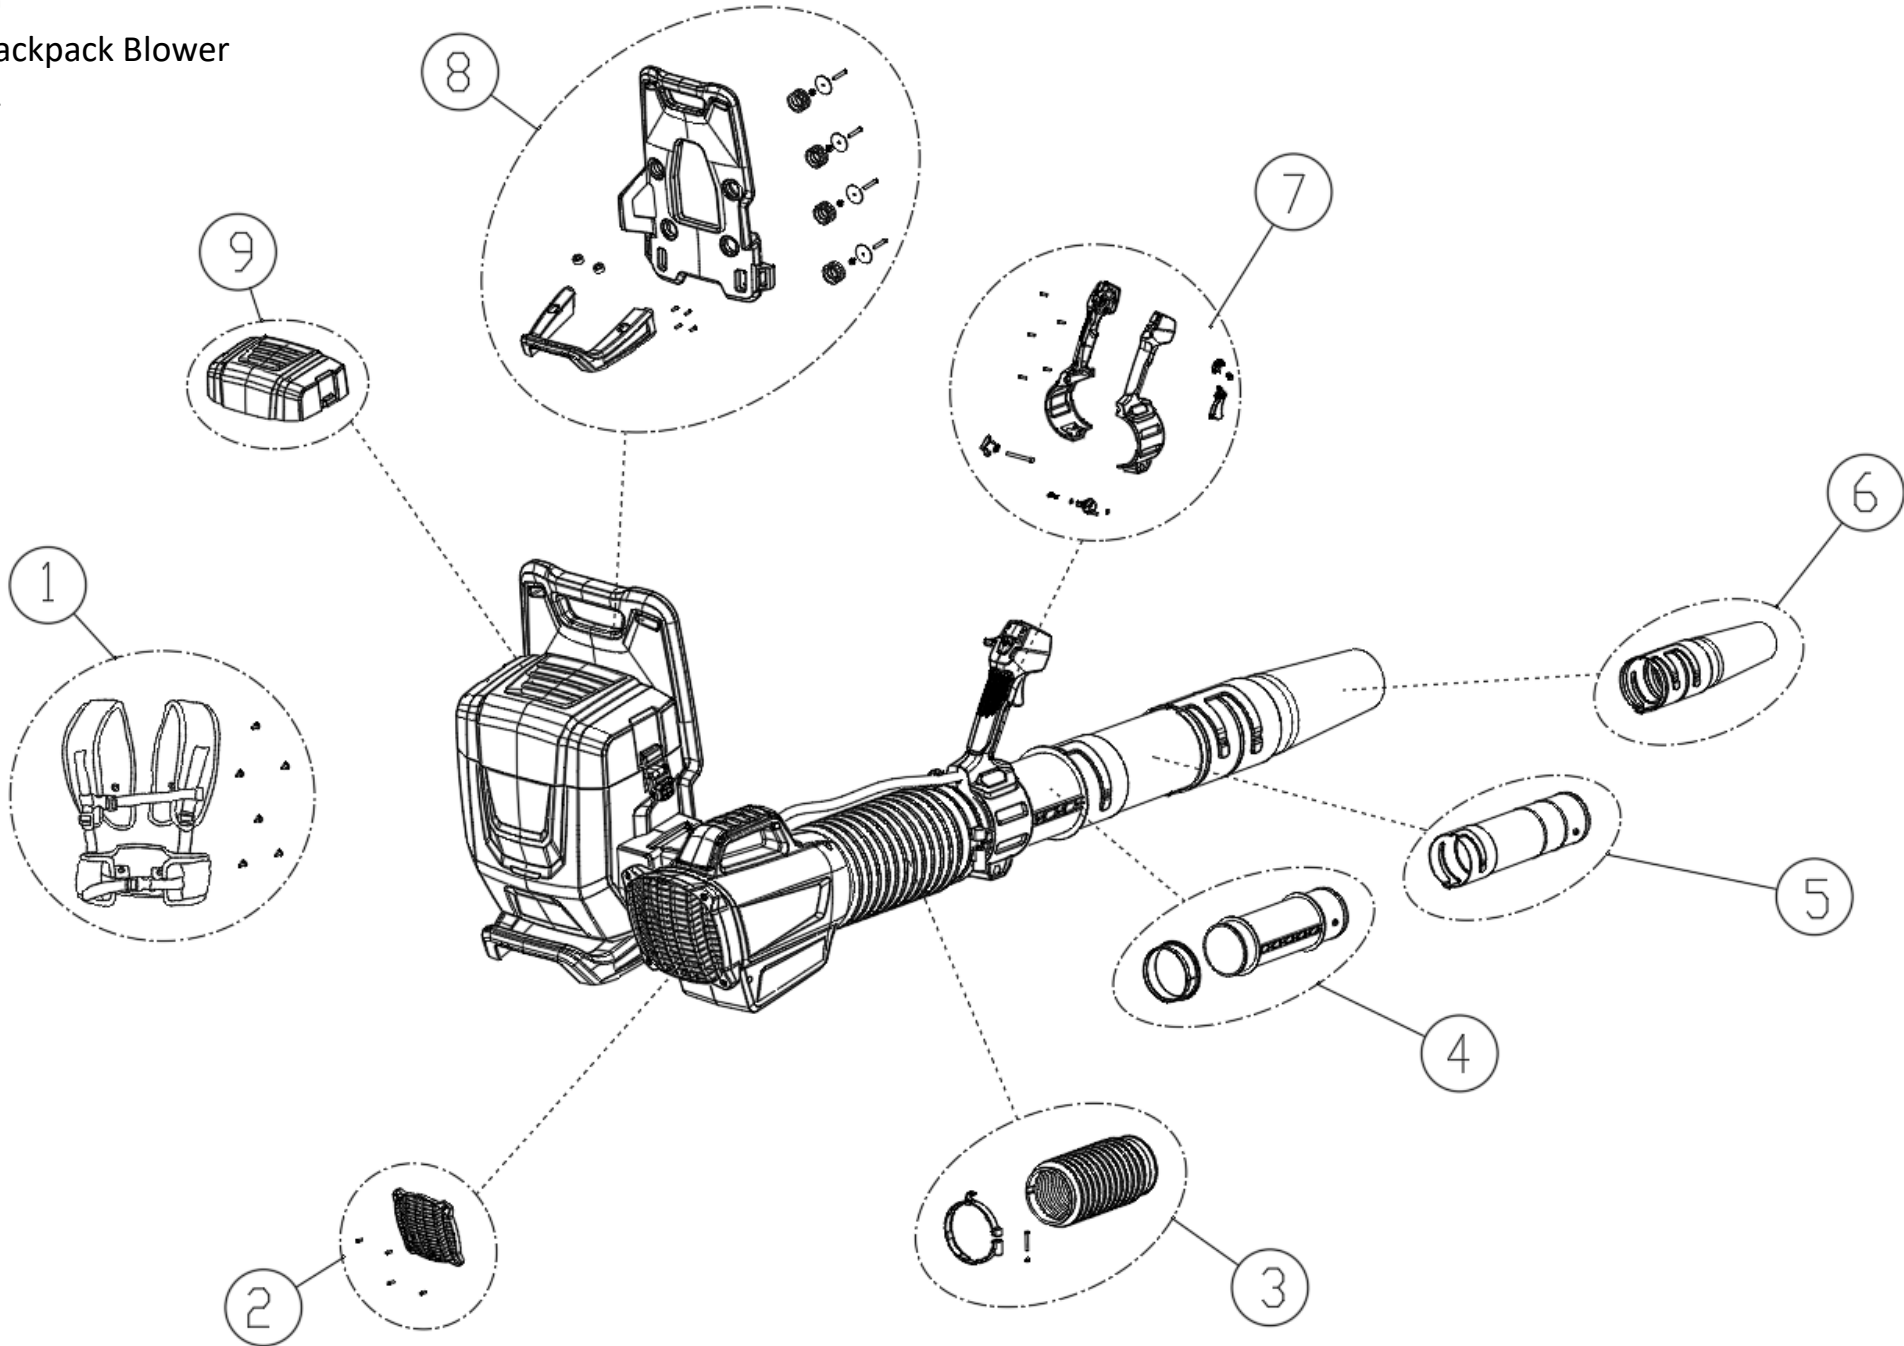

GBB 700
GW 82V Dual Battery Backpack Blower
2404902

GBB 700
GW 82V Dual Battery Backpack Blower
2404902

Item #	Part Number	Description
1	RB311291959	Belt and Backpack Strap Assembly
2	R0200845-00	Air intake cover assembly
3	RB341261959	Flex Tube Assembly
4	RB341291959	Adjustment tube assembly
5	RB341341959	Upper Tube Assembly
6	RB341281959	Lower Tube Assembly
7	RB341301959	Handle assembly
8	RB341031959	Backboard assembly
9	RB341061959	Battery Cover