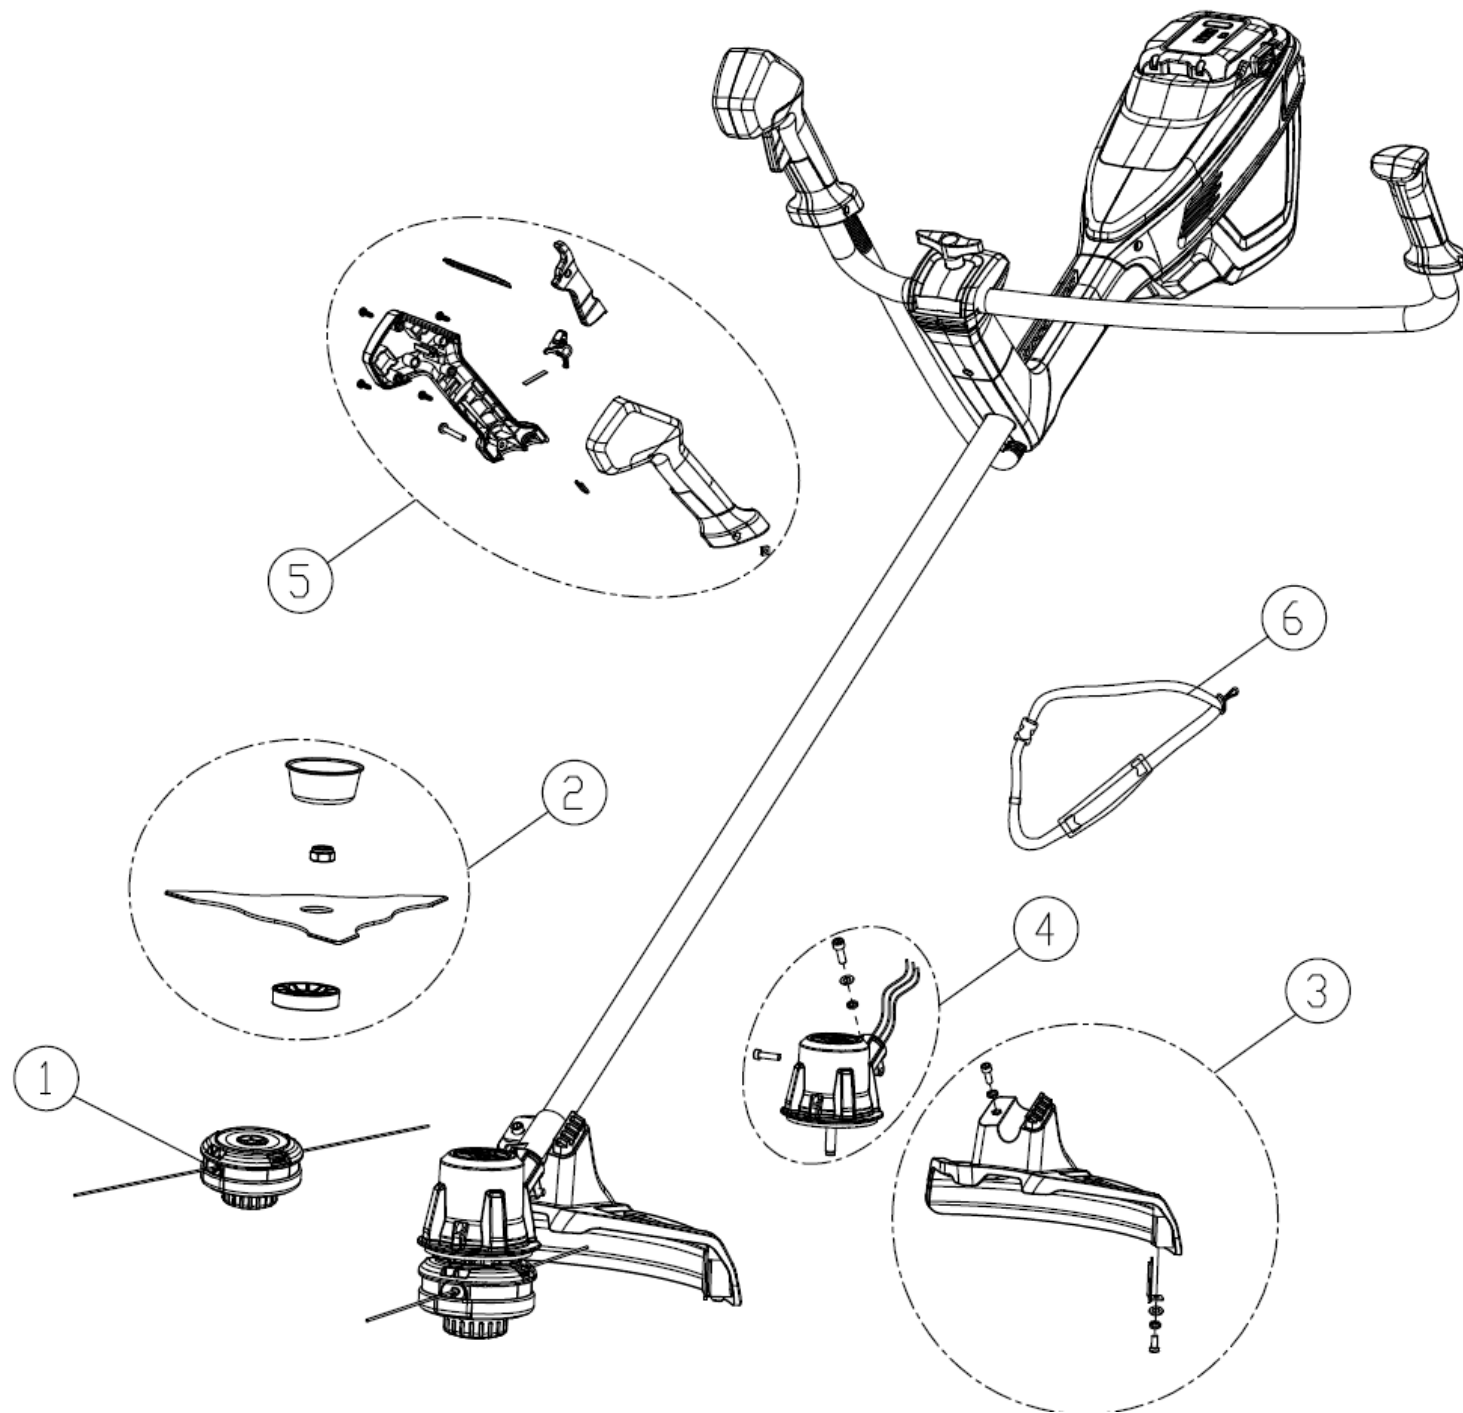

82TB16
82V 16" Brushless Bike
Handle Front Motor String
Trimmer (Tool Only)
2115602

82TB16

82V 16" Brushless Bike Handle Front Motor String Trimmer (Tool Only)

2115602

| Item # | Part Number | Description |
|--------|-------------|---------------------|
| 1 | R0200786-00 | Cutting Head |
| 2 | R0200790-00 | Cutting Blade |
| 3 | R0200785-00 | Guard Assembly |
| 4 | R0200900-00 | Lower End Assembly |
| 5 | R0200904-00 | Trigger Housing Kit |
| 6 | R0200793-00 | Strap Assembly |