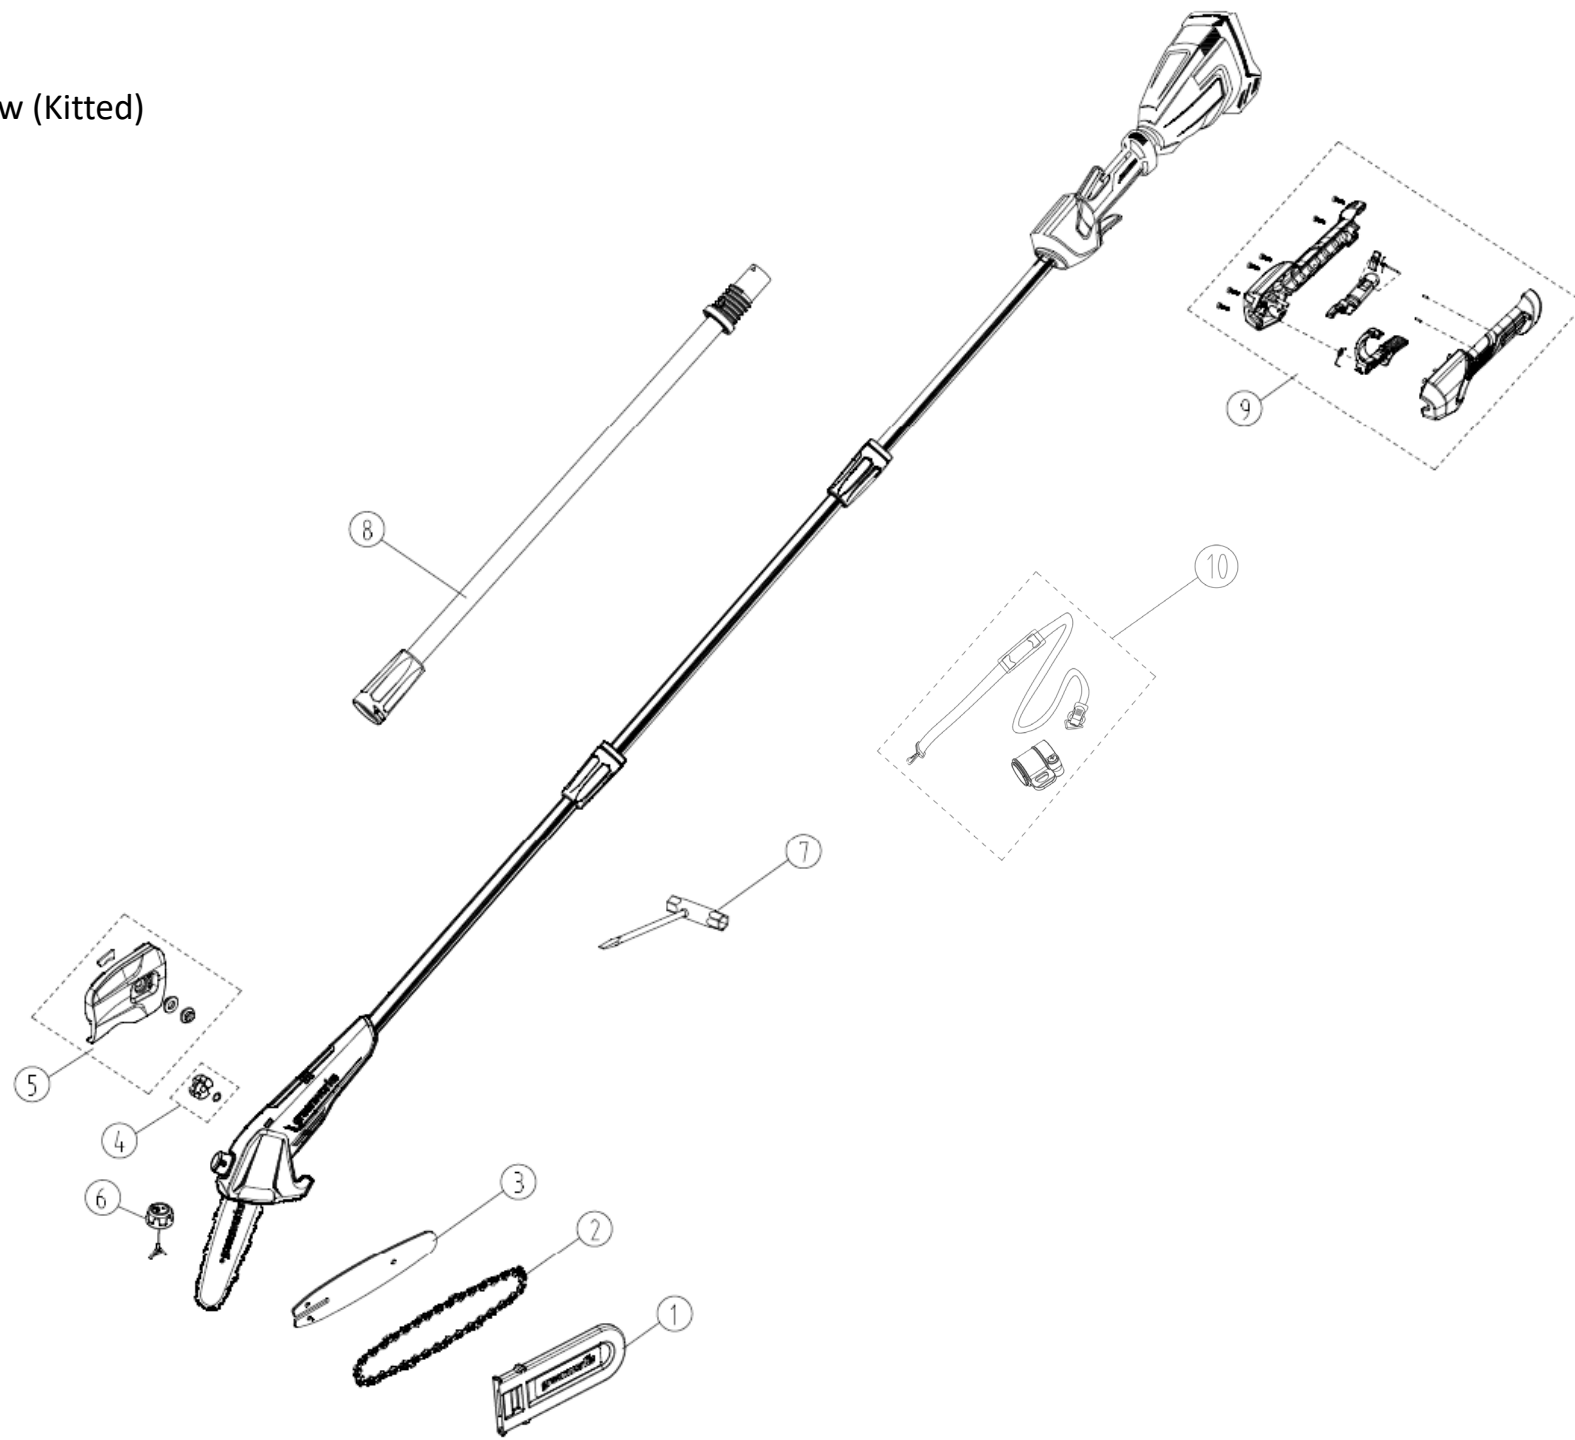

48PS8
GW 48V 8" Brushed Pole Saw (Kitted)
1404902

48PS8

GW 48V 8" Brushed Pole Saw (Kitted)

1404902

Item #	Part Number	Description
1	R0200053-00	Scabbard
2	RB32901320	Chain
3	R0200054-00	Bar
4	R0200049-00	Drive Gear Kit
5	R0200052-00	Bar Cover Assembly
6	R0200056-00	Oil Cap Assembly
7	RB333101726	Scrench
8	R0200040-00	Middle Pole Assembly
9	R0200858-00	Handle Assembly
10	R0201159-00	Harness Assembly