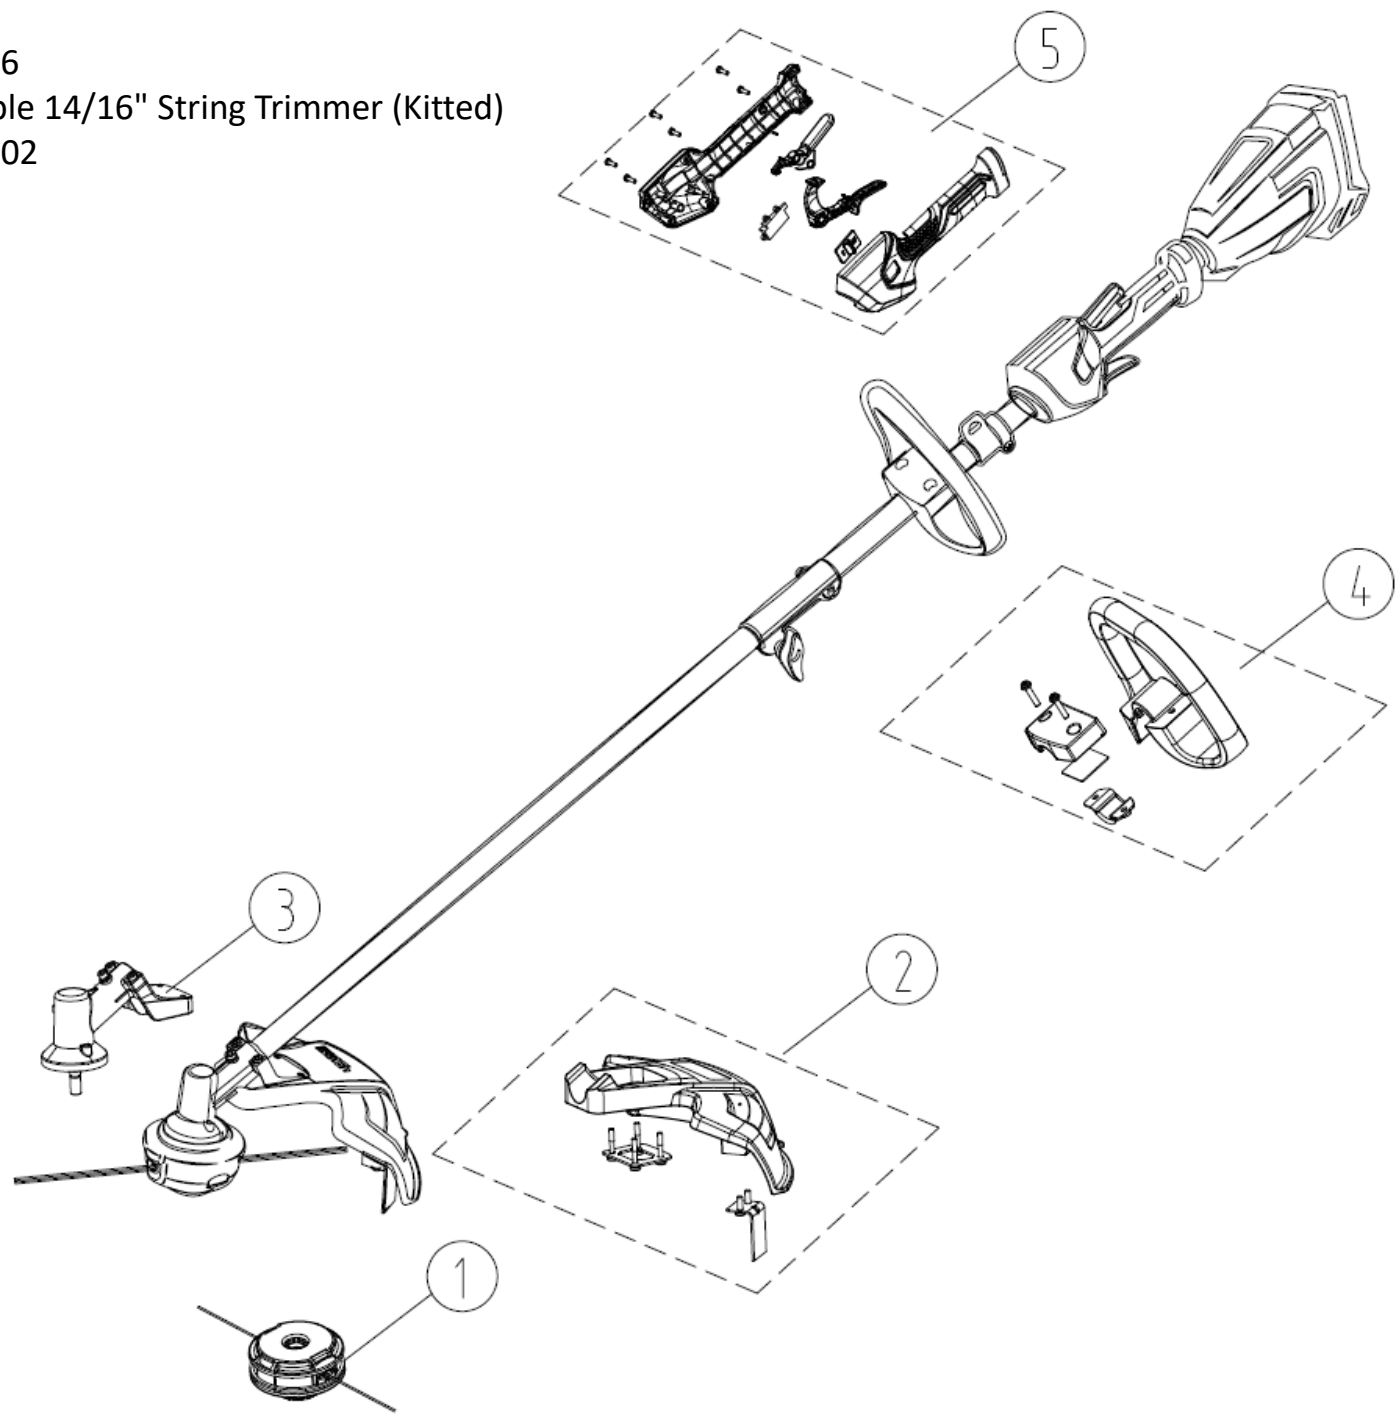

48T16

GW 48V Brushless Attachment Capable 14/16" String Trimmer (Kitted)

2119702

48T16

GW 48V Brushless Attachment Capable 14/16" String Trimmer (Kitted)

2119702

Item #	Part Number	Description
1	R0200112-00	Cutting Head
2	R0200110-00	Guard Assembly
3	R0200111-00	Lower End Assembly
4	R0200106-00	Auxiliary Handle Assembly
5	R0200857-00	Handle Assembly