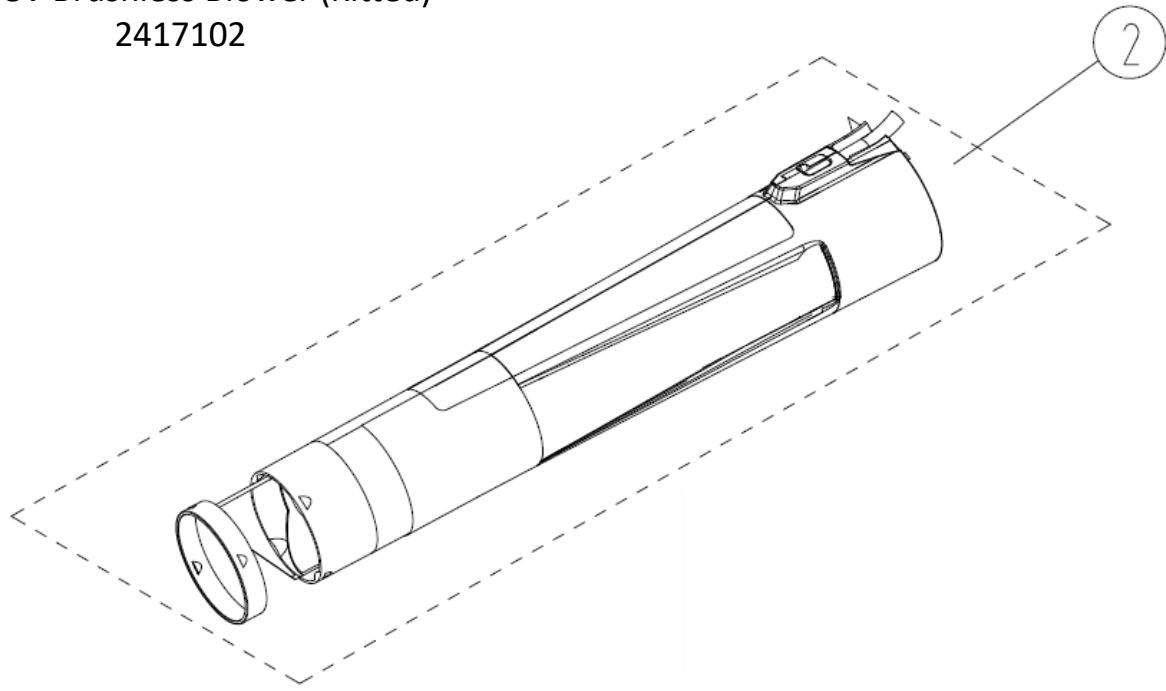

48B500
GW 48V Brushless Blower (Kitted)
2417102

48B500

GW 48V Brushless Blower (Kitted)

2417102

Item #	Part Number	Description
1	R0200859-00	Air Vent Assembly
2	R0200028-00	Tube Assembly