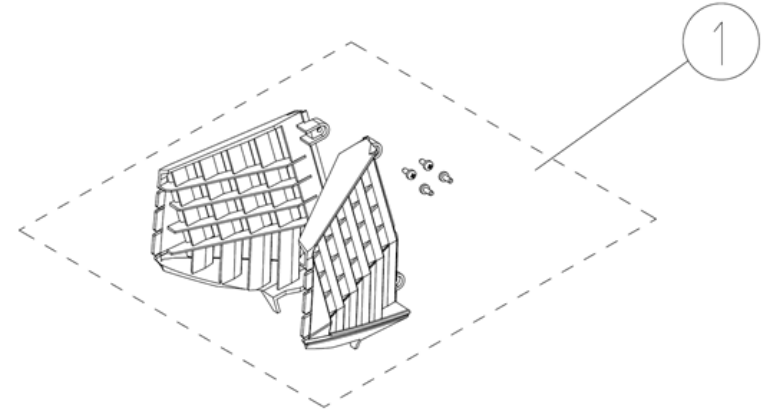

48B500
GW 48V Brushless Blower (Kitted)
2417102

48B500

GW 48V Brushless Blower (Kitted)

2417102

Item #	Part Number	Description
1	R0200859-00	Air Vent Assembly
2	R0200028-00	Tube Assembly