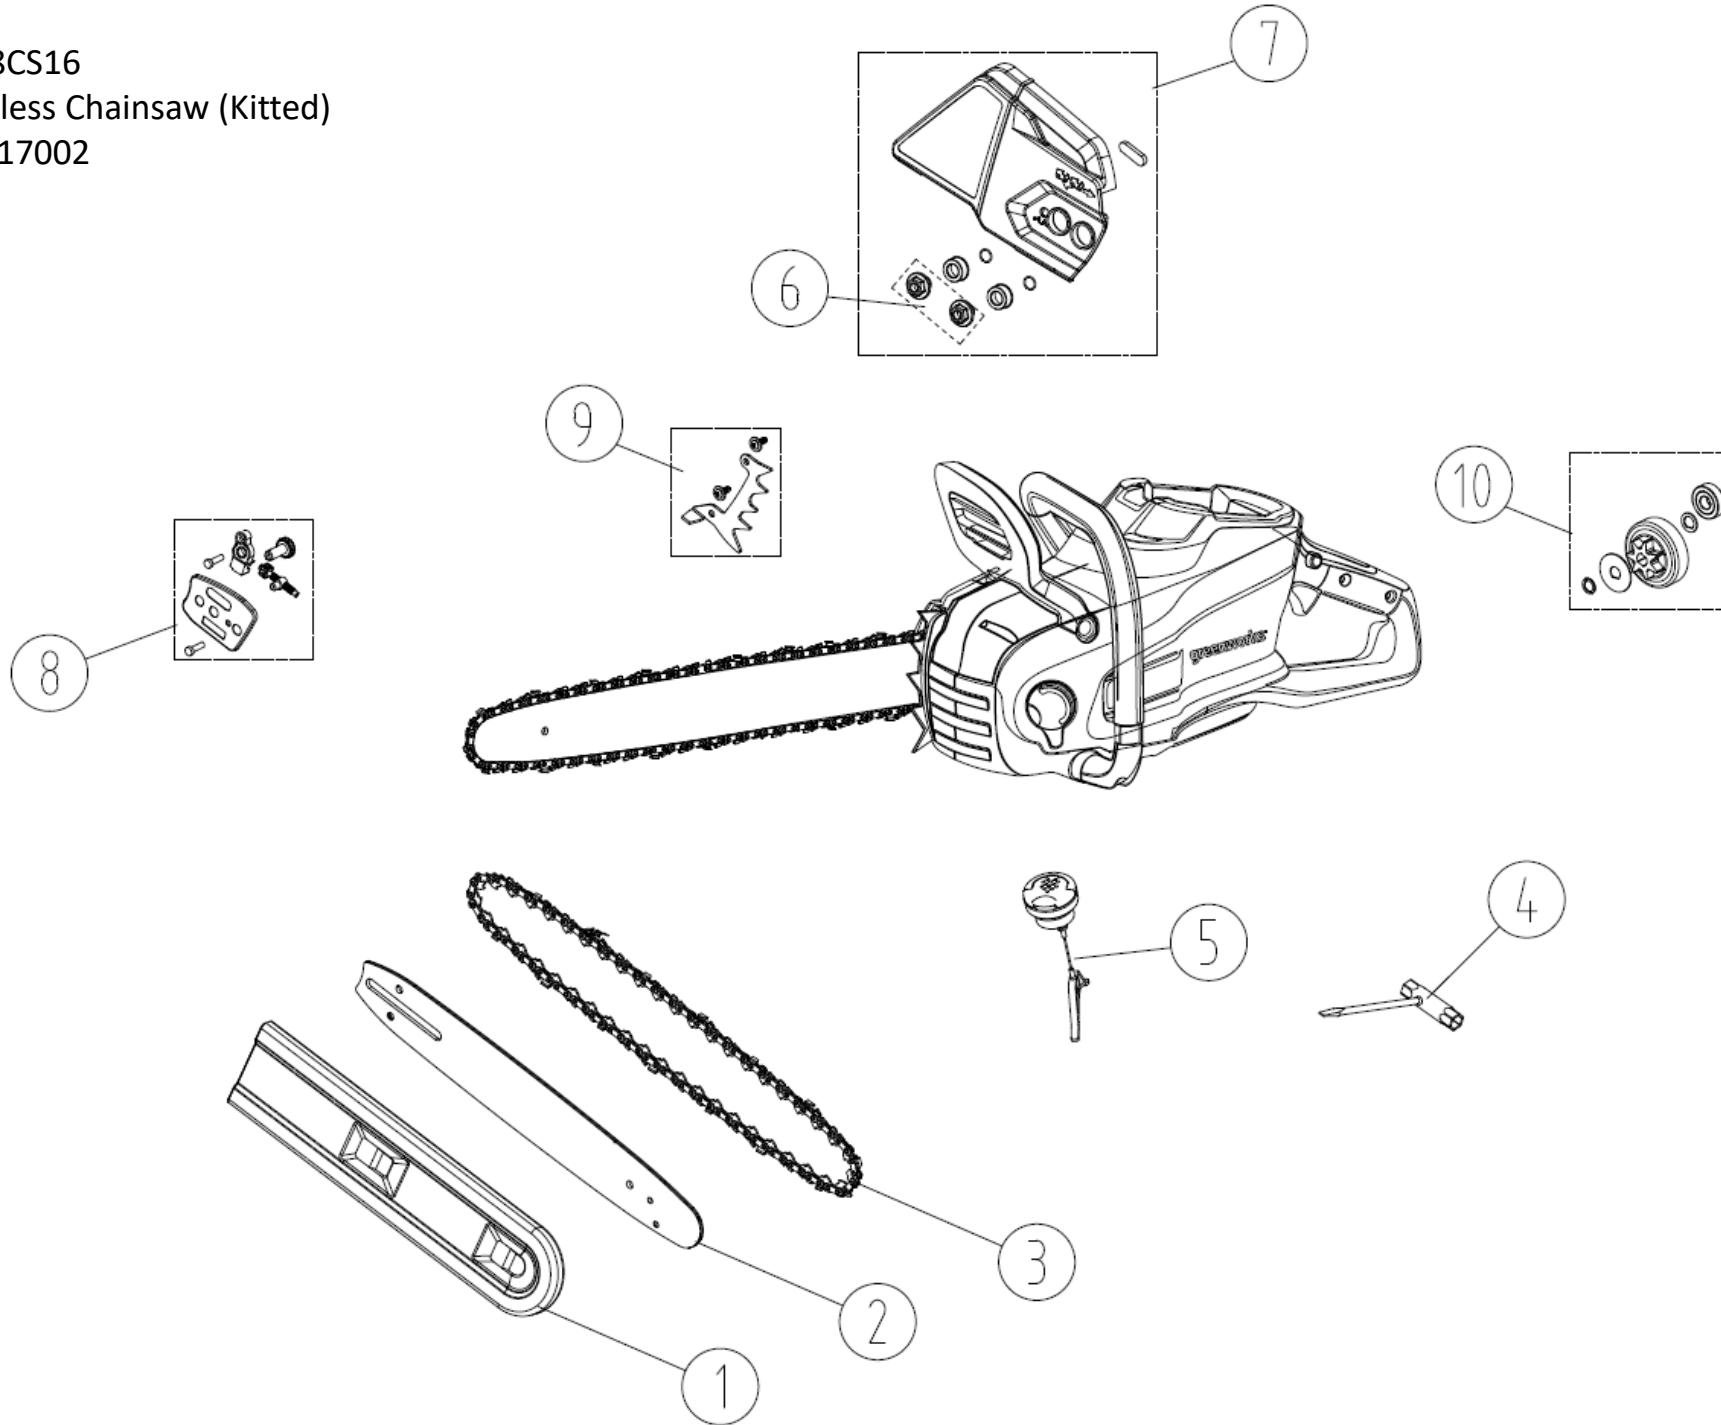

48CS16
GW 48V 16" Brushless Chainsaw (Kitted)
2017002

48CS16

GW 48V 16" Brushless Chainsaw (Kitted)

2017002

Item #	Part Number	Description
1	R0200002-00	Scabbard
2	R0200005-00	Bar
3	R0200004-00	Chain
4	RB333001890	Scrench
5	R0200010-00	Oil Cap Assembly
6	R0200854-00	Bar Nuts
7	R0200017-00	Bar Cover Assembly
8	R0200019-00	Tensioner Kit
9	R0200012-00	Spikes
10	RB339012028A	Drive Gear Kit