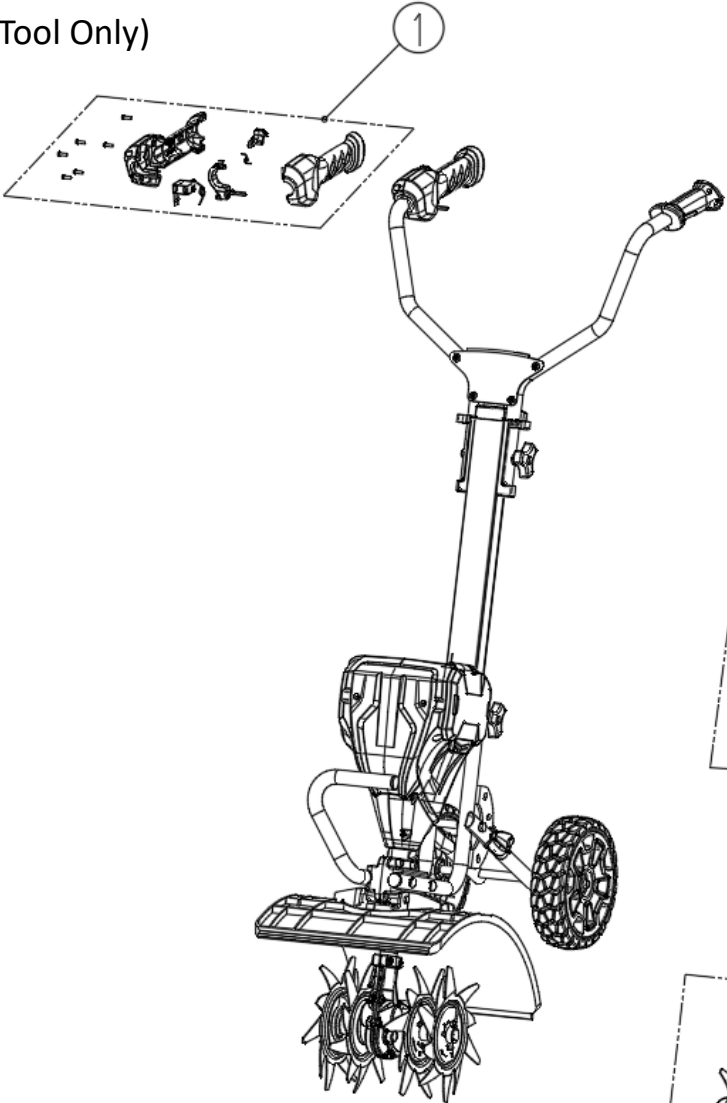

GTL 100  
GWC 82V 10-in. BL Tiller (Tool Only)  
2801402

GTL 100  
GWC 82V 10-in. BL Tiller (Tool Only)  
2801402

Item #	Part Number	Description
1	RB311021668	Trigger Assembly
2	RB333051668	Handle Kit
3	RB333061668	Axle Assembly
4	RB341281179A	Wheel Kit
5	R0200805-00	Handle Knob
6	RB341051663AB	Shield
7	RB311011663	Transmission
8	RB311061668	Tine Kit
9	RB311071668	Handle Bracket