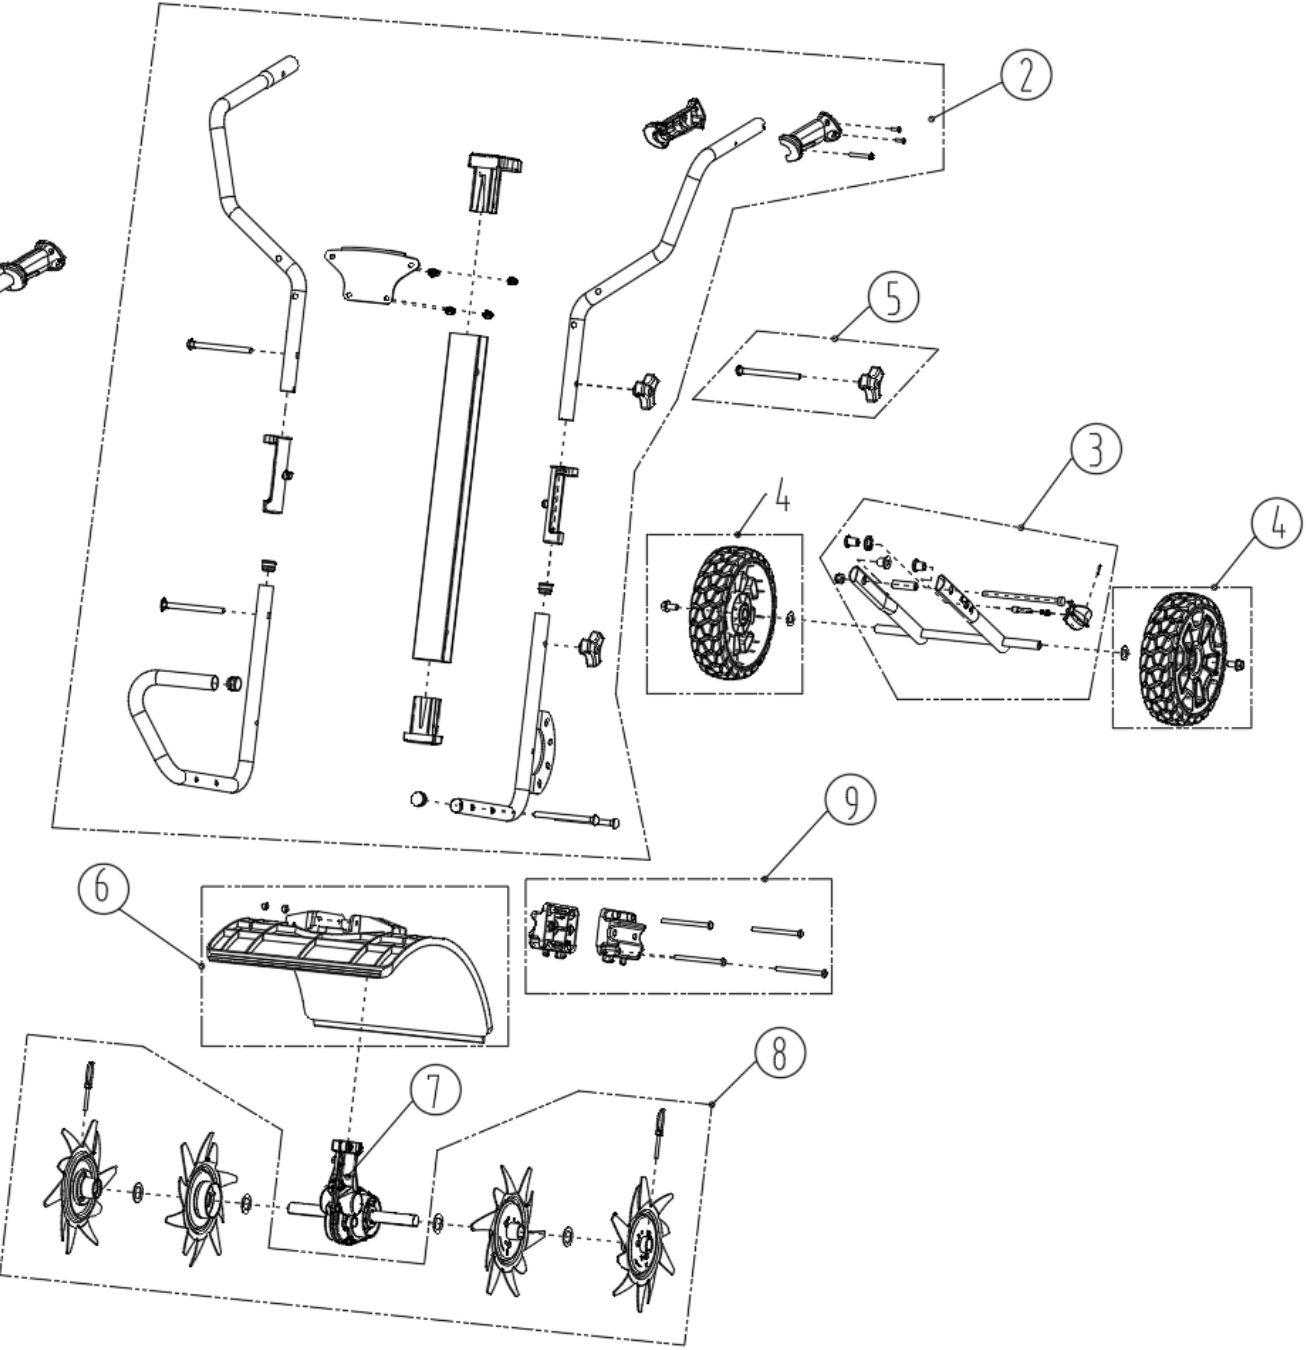

GTL 100  
GWC 82V 10-in. BL Tiller (Tool Only)  
2801402

GTL 100  
GWC 82V 10-in. BL Tiller (Tool Only)  
2801402

Item #	Part Number	Description
1	RB311021668	Trigger Assembly
2	RB333051668	Handle Kit
3	RB333061668	Axle Assembly
4	RB341281179A	Wheel Kit
5	R0200805-00	Handle Knob
6	RB341051663AB	Shield
7	RB311011663	Transmission
8	RB311061668	Tine Kit
9	RB311071668	Handle Bracket