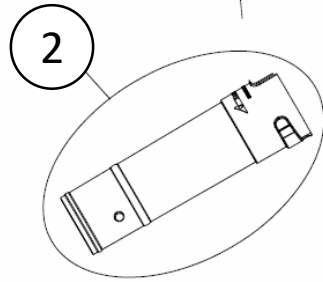

GB 600
GW 82V Dedicated Backpack Blower
2402702

GB 600
GW 82V Dedicated Backpack Blower
2402702

Item #	Part Number	Description
1	RB341061816	Lower Tube
2	RB341071816	Upper Tube
3	RB341081816	Flat Nozzle Tube
4	RB341031807	Intake Grill