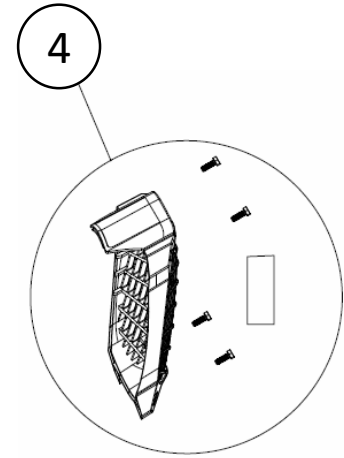

GB 600
GW 82V Dedicated Backpack Blower
2402702

GB 600
GW 82V Dedicated Backpack Blower
2402702

Item #	Part Number	Description
1	RB341061816	Lower Tube
2	RB341071816	Upper Tube
3	RB341081816	Flat Nozzle Tube
4	RB341031807	Intake Grill