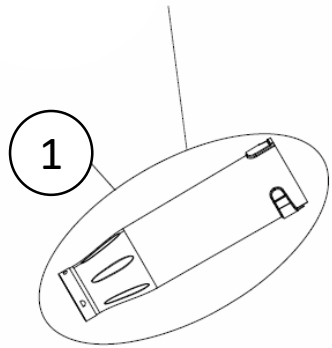

GB 600
GW 82V Dedicated Backpack Blower
2402702

GB 600
GW 82V Dedicated Backpack Blower
2402702

Item #	Part Number	Description
1	RB341061816	Lower Tube
2	RB341071816	Upper Tube
3	RB341081816	Flat Nozzle Tube
4	RB341031807	Intake Grill