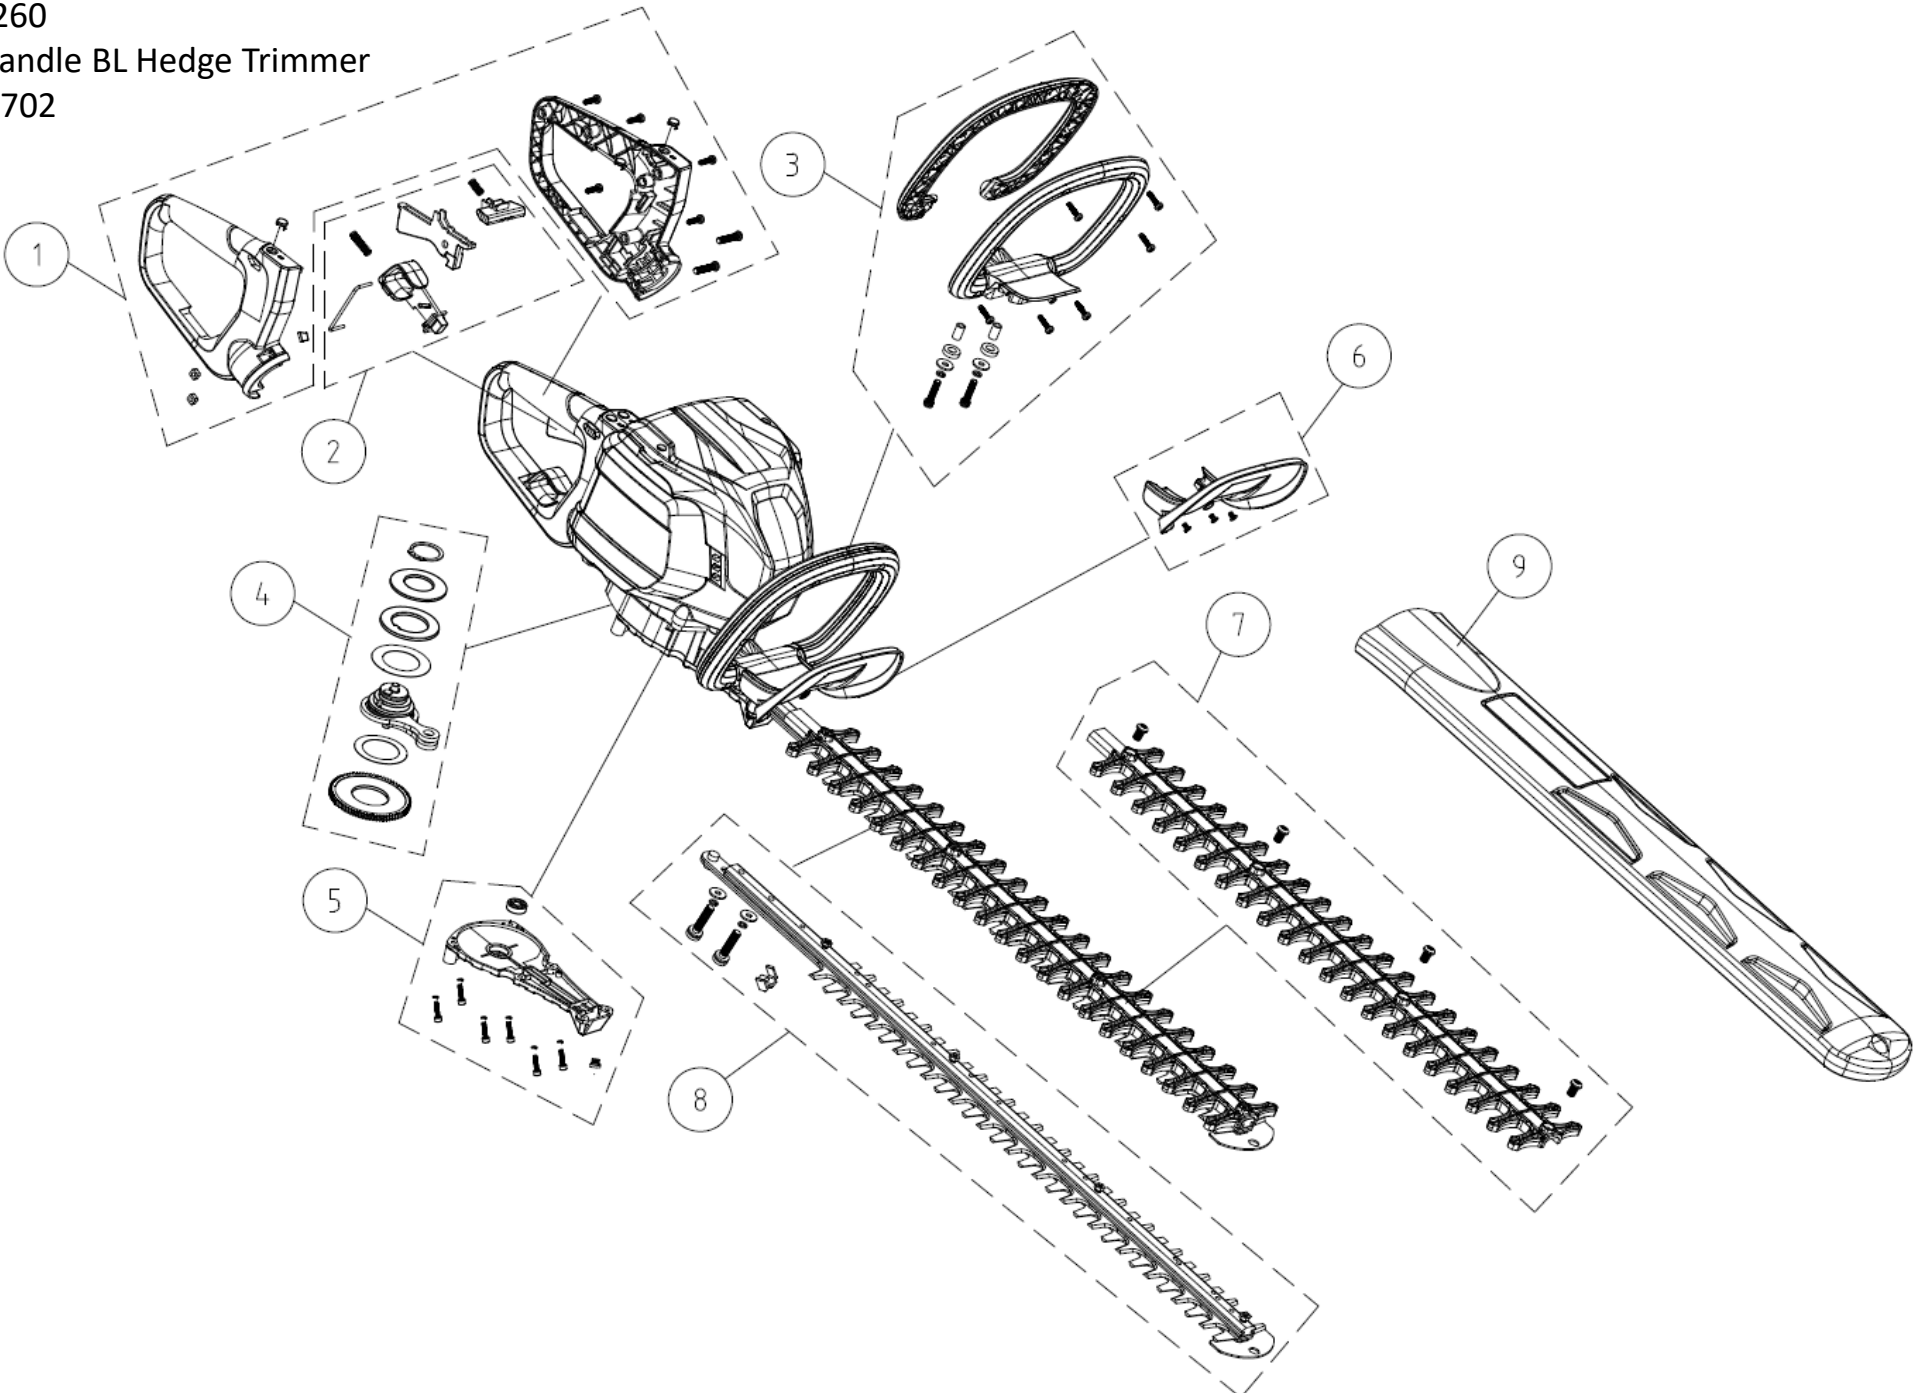

GH 260
GW 82V 26-in. Rotating Handle BL Hedge Trimmer
2201702

GH 260

GW 82V 26-in. Rotating Handle BL Hedge Trimmer

2201702

Item #	Part Number	Description
1	R0201076-00	Main Handle Kit
2	RB34107897V	Trigger Kit
3	RB341011652	Auxiliary Handle Assembly
4	RB33203897	Gear Assembly
5	RB33307897BV	Gearbox Cover
6	RB34110897V	Guard Assembly
7	RB341011907	Blade Guard
8	RB331011913	Blades
9	RB341051907	Sheath