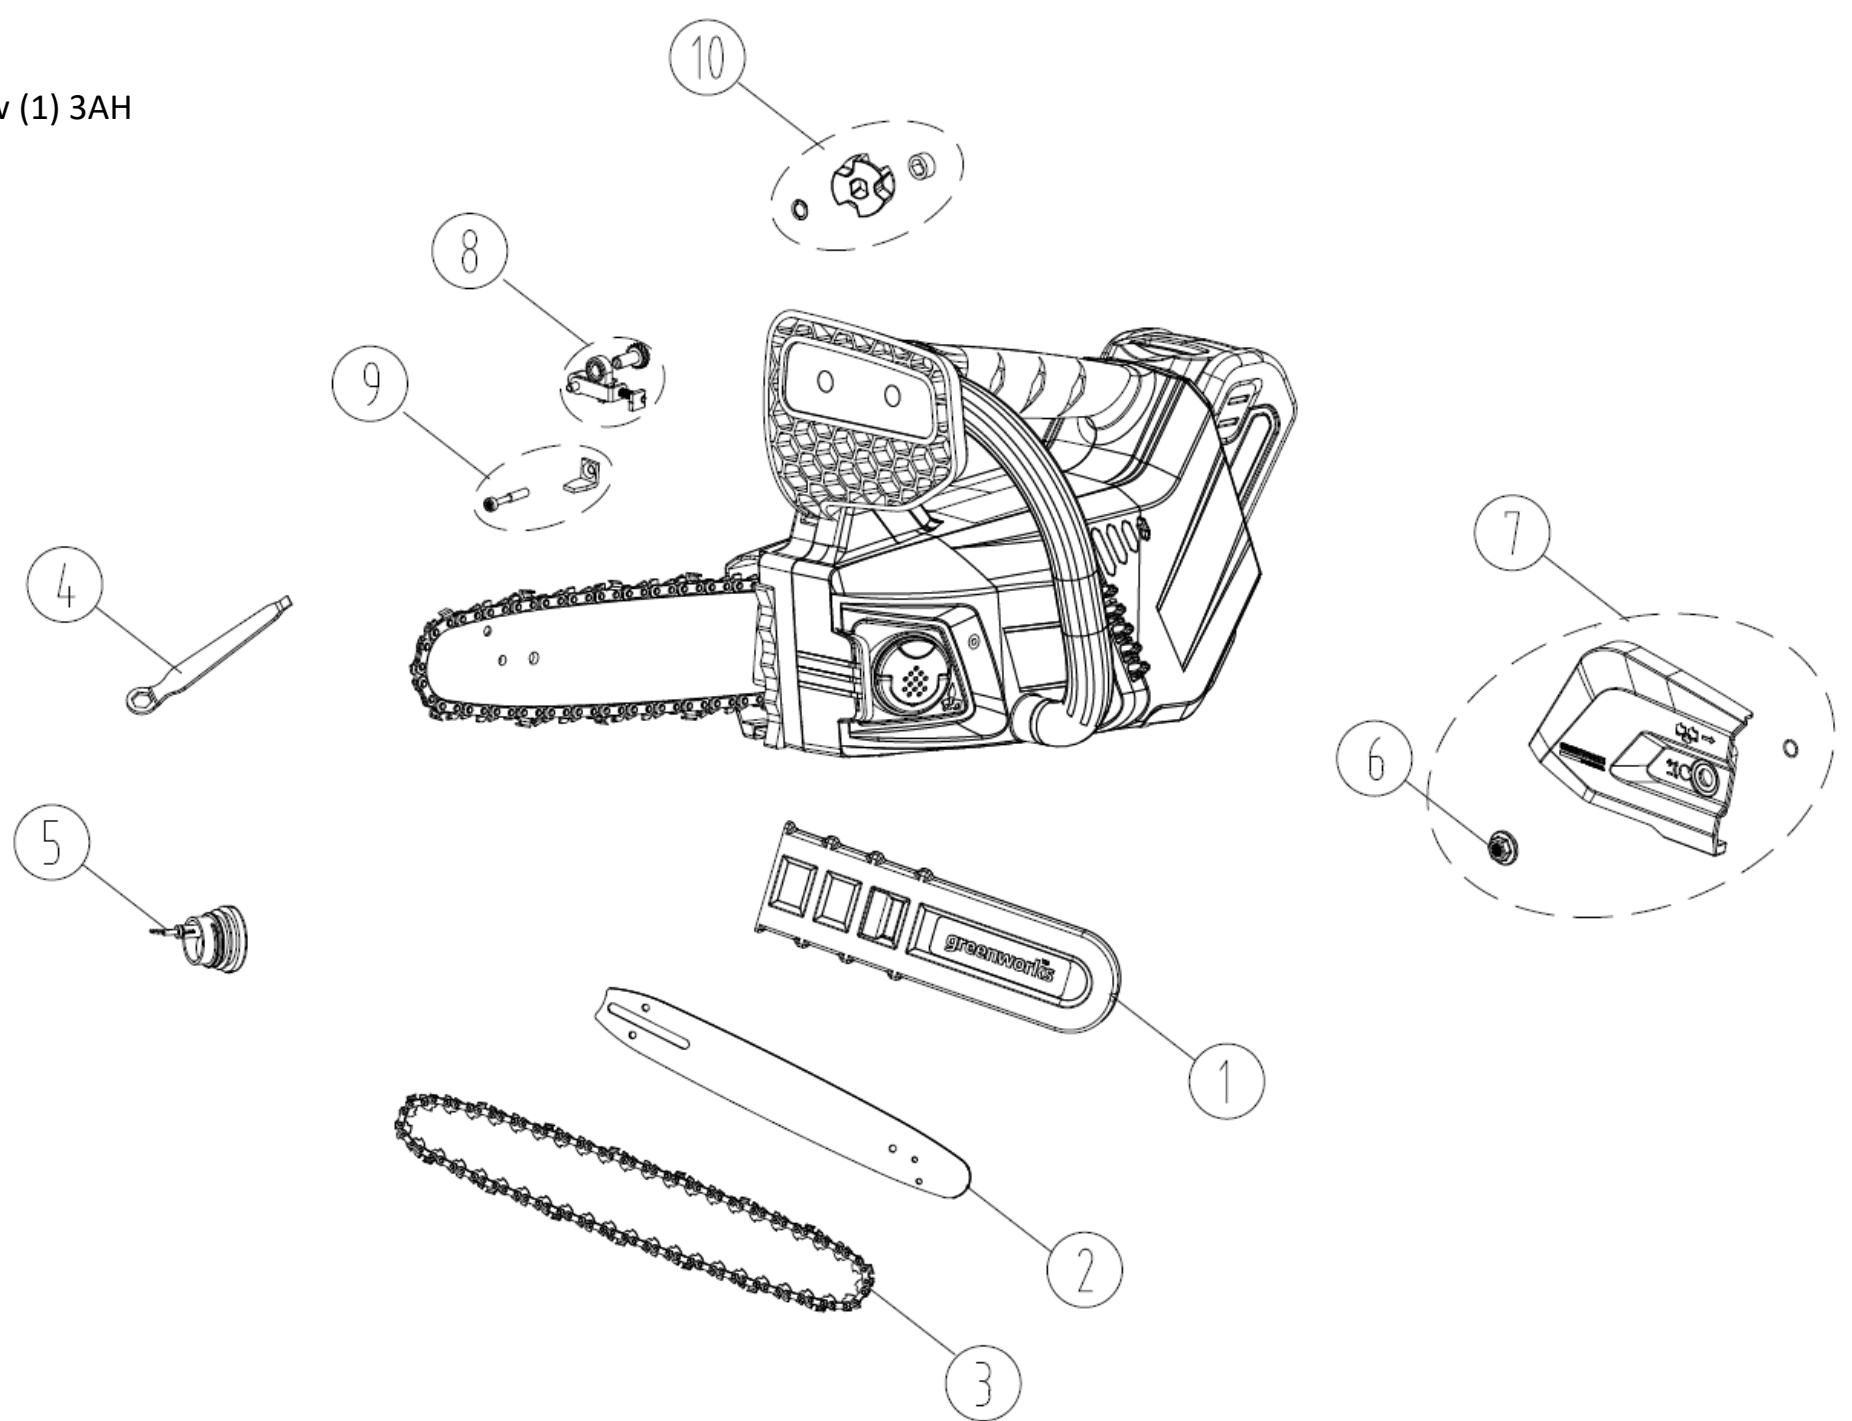

GS 110  
40V 10" Top Handle Chainsaw (1) 3AH  
2004902

GS 110  
40V 10" Top Handle Chainsaw (1) 3AH  
2004902

Item #	Part Number	Description
1	RB34114155C	Scabbard
2	RB322001726C	Bar
3	RB311101726	Chain
4	R0200016-00	Scrench
5	RB311021898	Oil Cap Assembly
6	R0200863-00	Bar Nuts
7	RB311041898A	Bar Cover Assembly
8	RB311031063AA	Tensioner Kit
9	RB333061075AA	Chain Catcher
10	RB339001726A	Drive Gear Kit