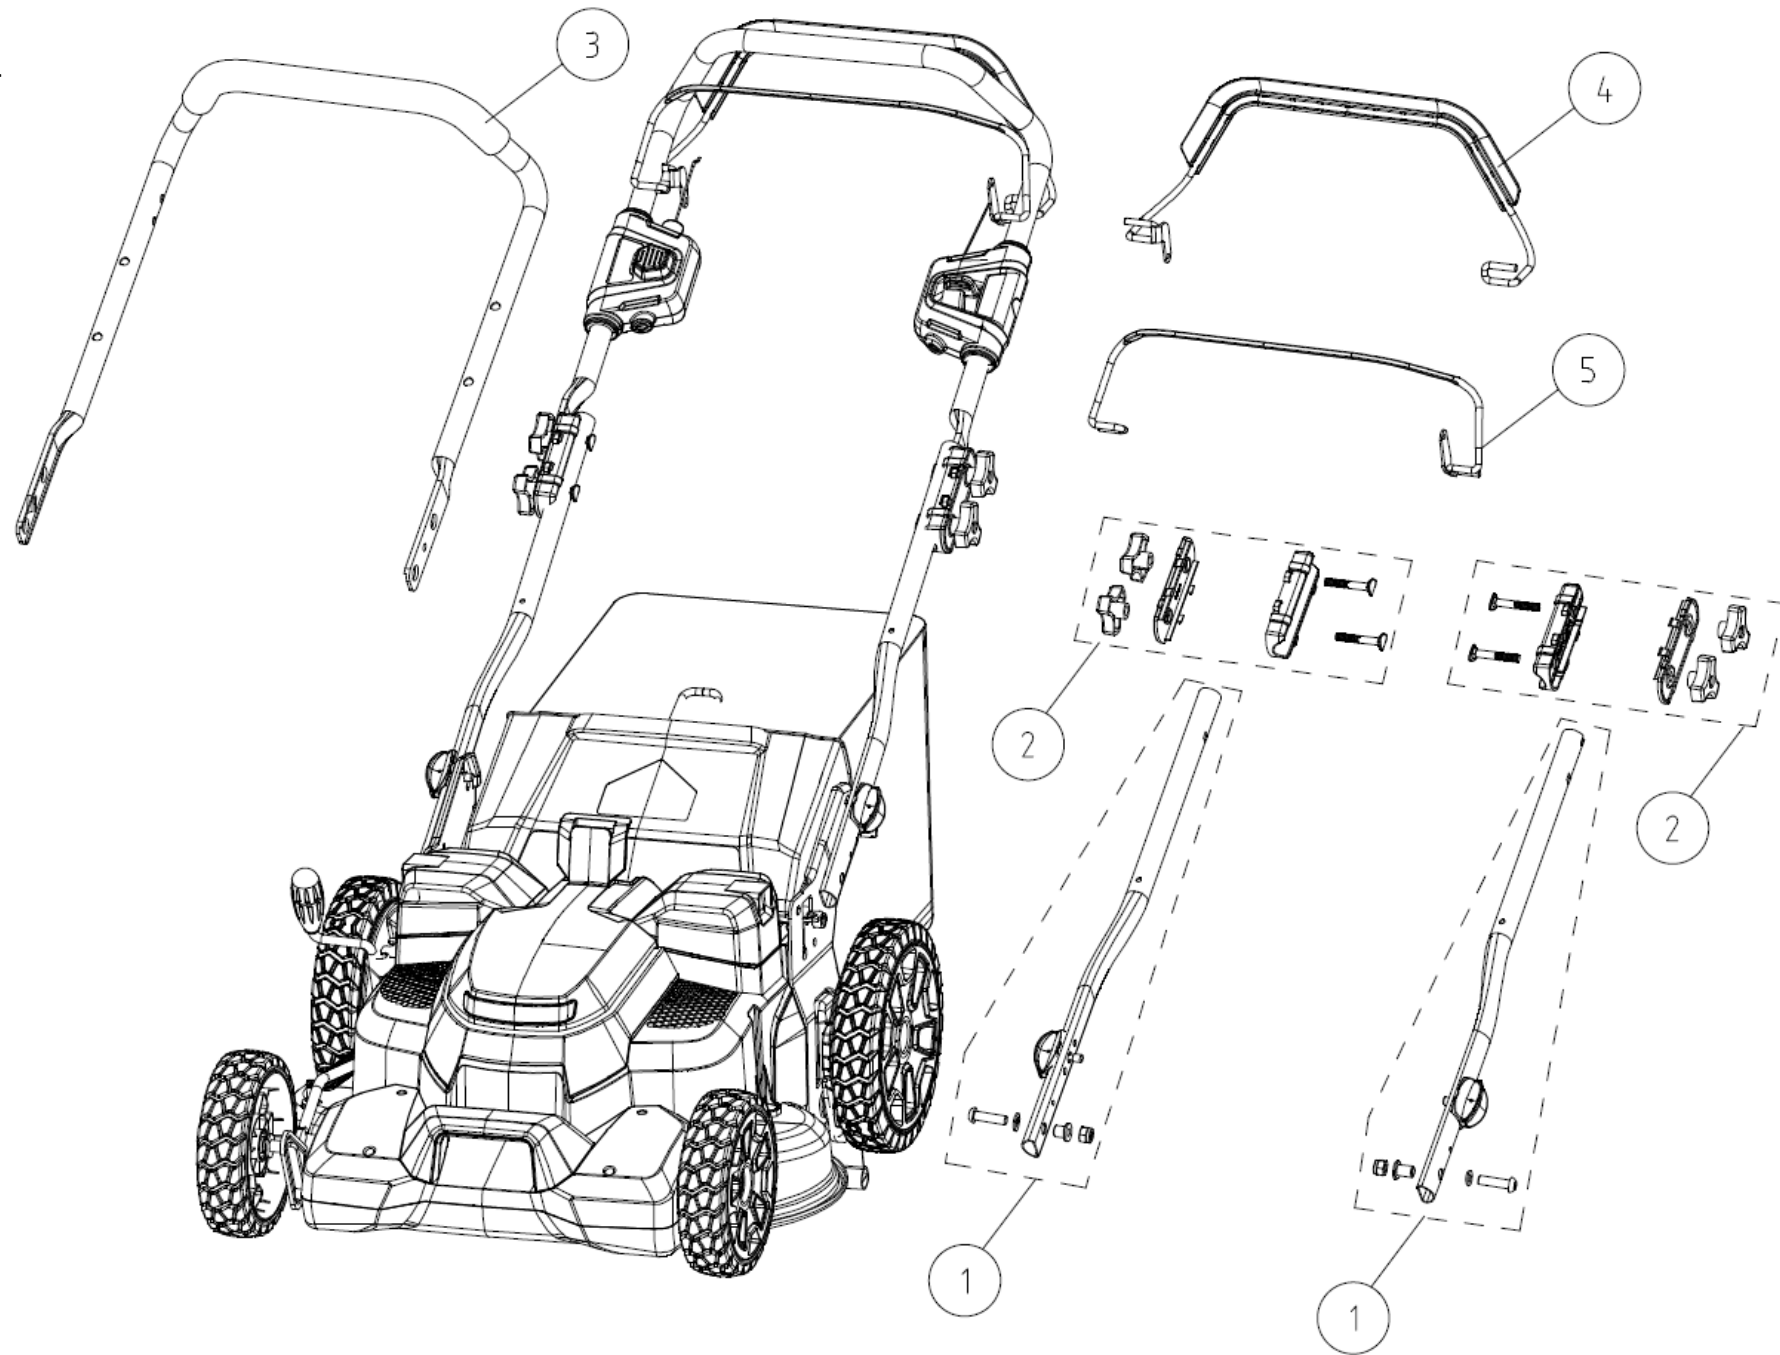

GMS 250
GW 82V 25-in. BL SP Mower
2510502
Deck and Wheels

GMS 250
GW 82V 25-in. BL SP Mower
2510502
Handles and Controls

GMS 250
GW 82V 25-in. BL SP Mower
2510502
Housings

GMS 250
 GW 82V 25-in. BL SP Mower
 2510502

| Deck And Wheels | | |
|-----------------|--------------|----------------------------|
| Item # | Part Number | Description |
| 1 | RB333022376 | Right Blade |
| 2 | RB332052376 | Right Blade Bolt Kit |
| 3 | RB333012376 | Left Blade |
| 4 | RB332042376 | Left Blade Bolt Kit |
| 5 | RB341281179A | Front Wheel Kit |
| 6 | RB333052376 | Front Axle Kit |
| 7 | R0201572-00 | Self Propel Axle And Motor |
| 8 | R0200808-00 | Wheel Gear (Right) |
| 9 | R0200846-00 | Wheel Gear (Left) |
| 10 | RB341031531A | Rear Wheel Assembly |
| 11 | RB333062376 | Rear Axle Assembly |
| 12 | RB333172376A | Height Adjust Rod Assembly |
| 13 | RB311042376 | Height Adjust Handle Kit |
| 14 | RB333092376A | Deck Bracket (Right) |
| 15 | RB333082376A | Deck Bracket (Left) |