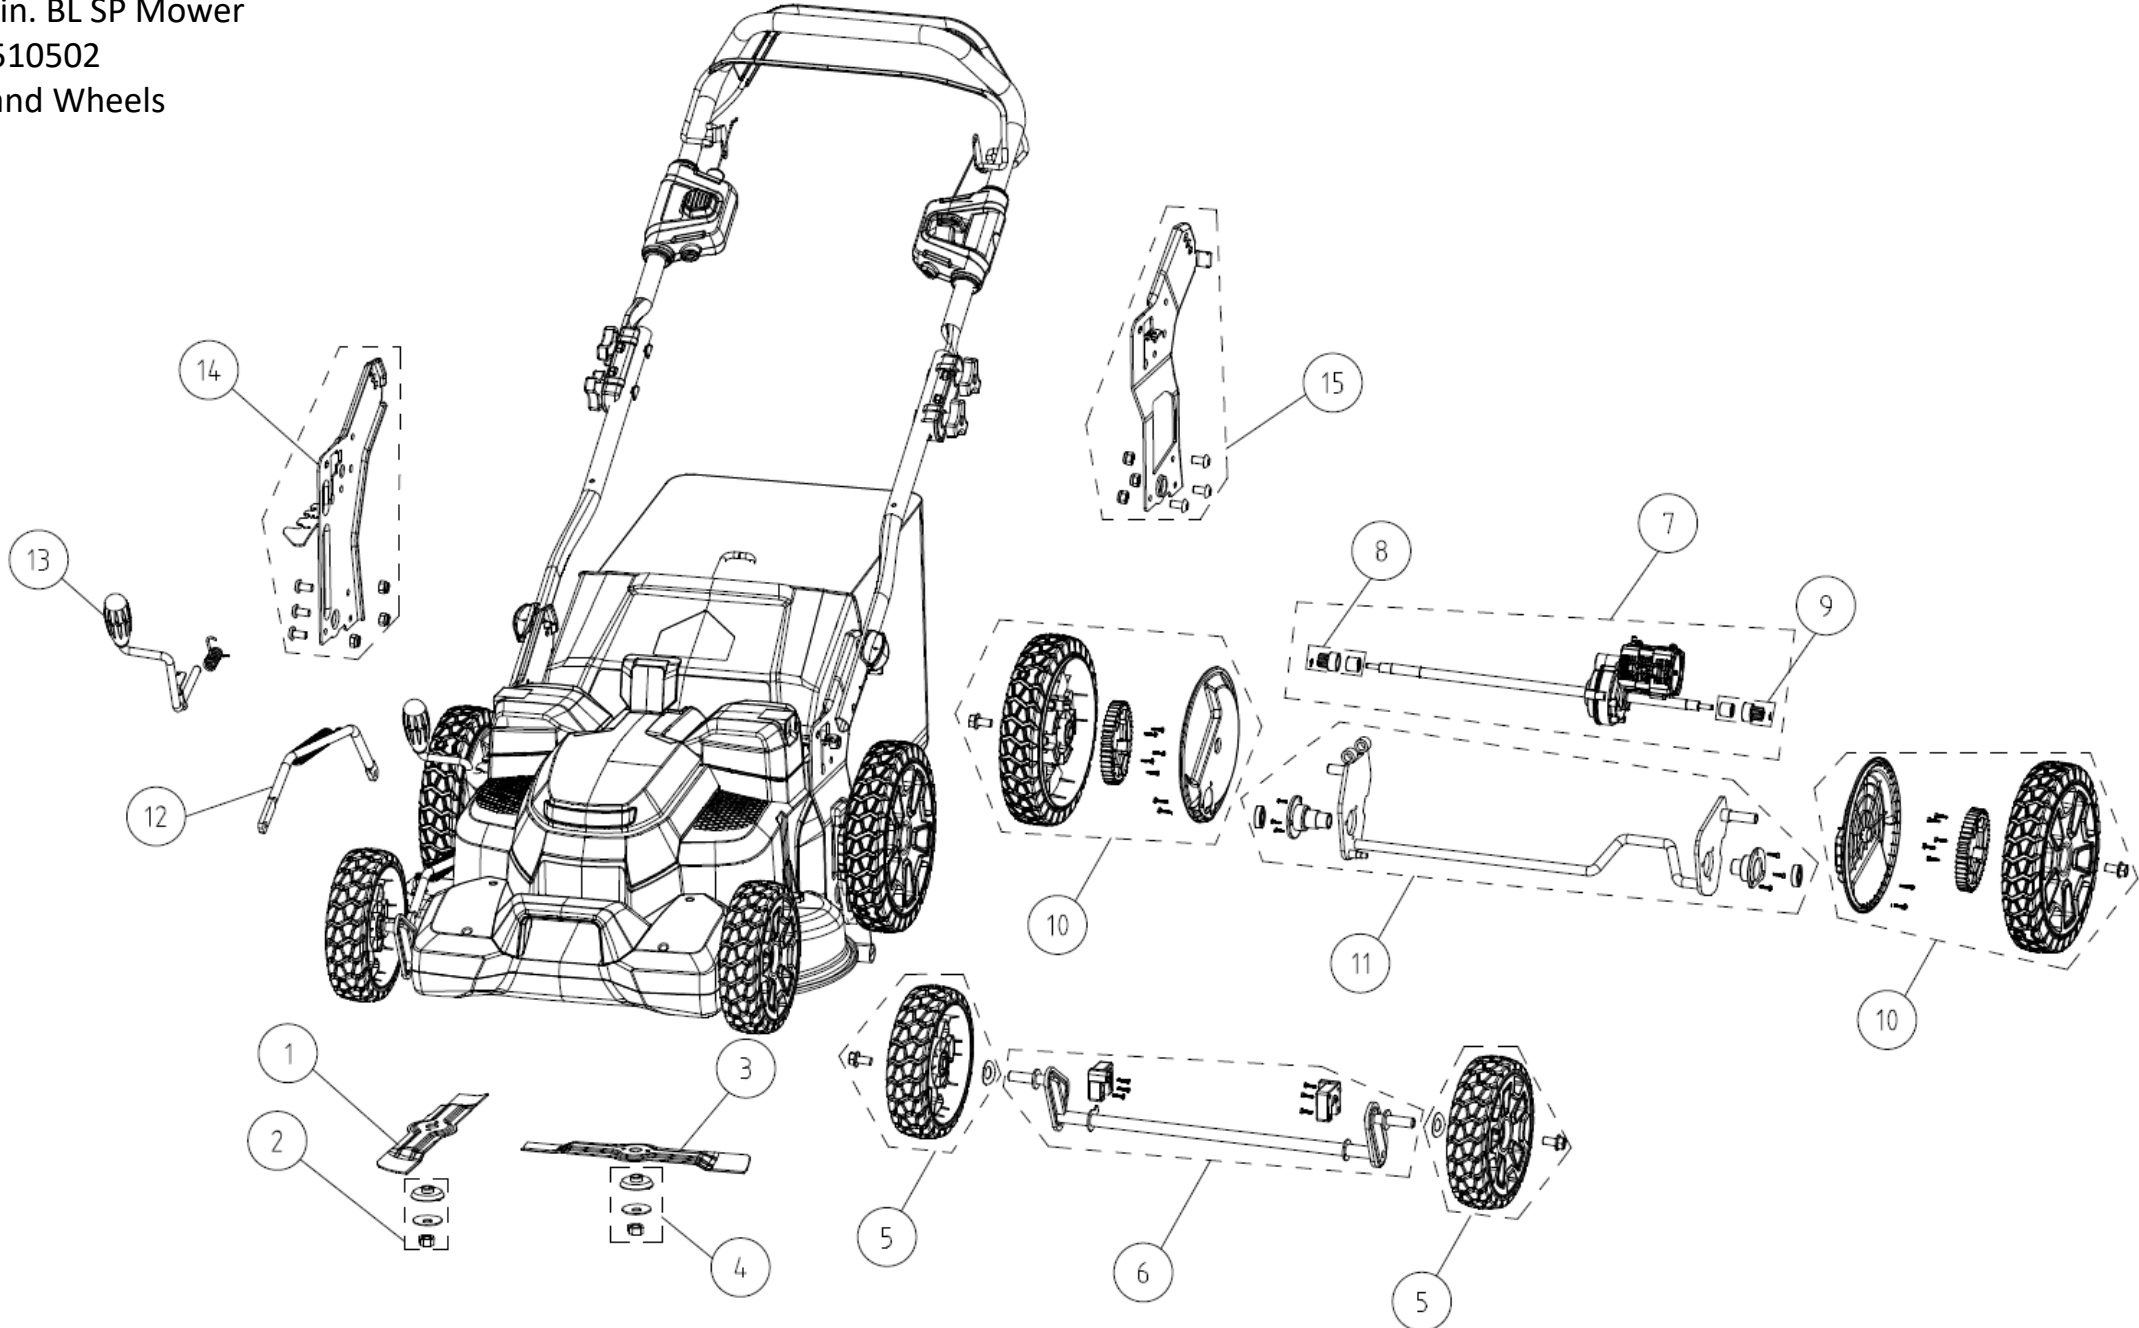

GMS 250
GW 82V 25-in. BL SP Mower
2510502
Deck and Wheels

GMS 250
GW 82V 25-in. BL SP Mower
2510502
Handles and Controls

GMS 250
GW 82V 25-in. BL SP Mower
2510502
Housings

GMS 250
 GW 82V 25-in. BL SP Mower
 2510502

| Deck And Wheels | | |
|-----------------|--------------|----------------------------|
| Item # | Part Number | Description |
| 1 | RB333022376 | Right Blade |
| 2 | RB332052376 | Right Blade Bolt Kit |
| 3 | RB333012376 | Left Blade |
| 4 | RB332042376 | Left Blade Bolt Kit |
| 5 | RB341281179A | Front Wheel Kit |
| 6 | RB333052376 | Front Axle Kit |
| 7 | R0201572-00 | Self Propel Axle And Motor |
| 8 | R0200808-00 | Wheel Gear (Right) |
| 9 | R0200846-00 | Wheel Gear (Left) |
| 10 | RB341031531A | Rear Wheel Assembly |
| 11 | RB333062376 | Rear Axle Assembly |
| 12 | RB333172376A | Height Adjust Rod Assembly |
| 13 | RB311042376 | Height Adjust Handle Kit |
| 14 | RB333092376A | Deck Bracket (Right) |
| 15 | RB333082376A | Deck Bracket (Left) |