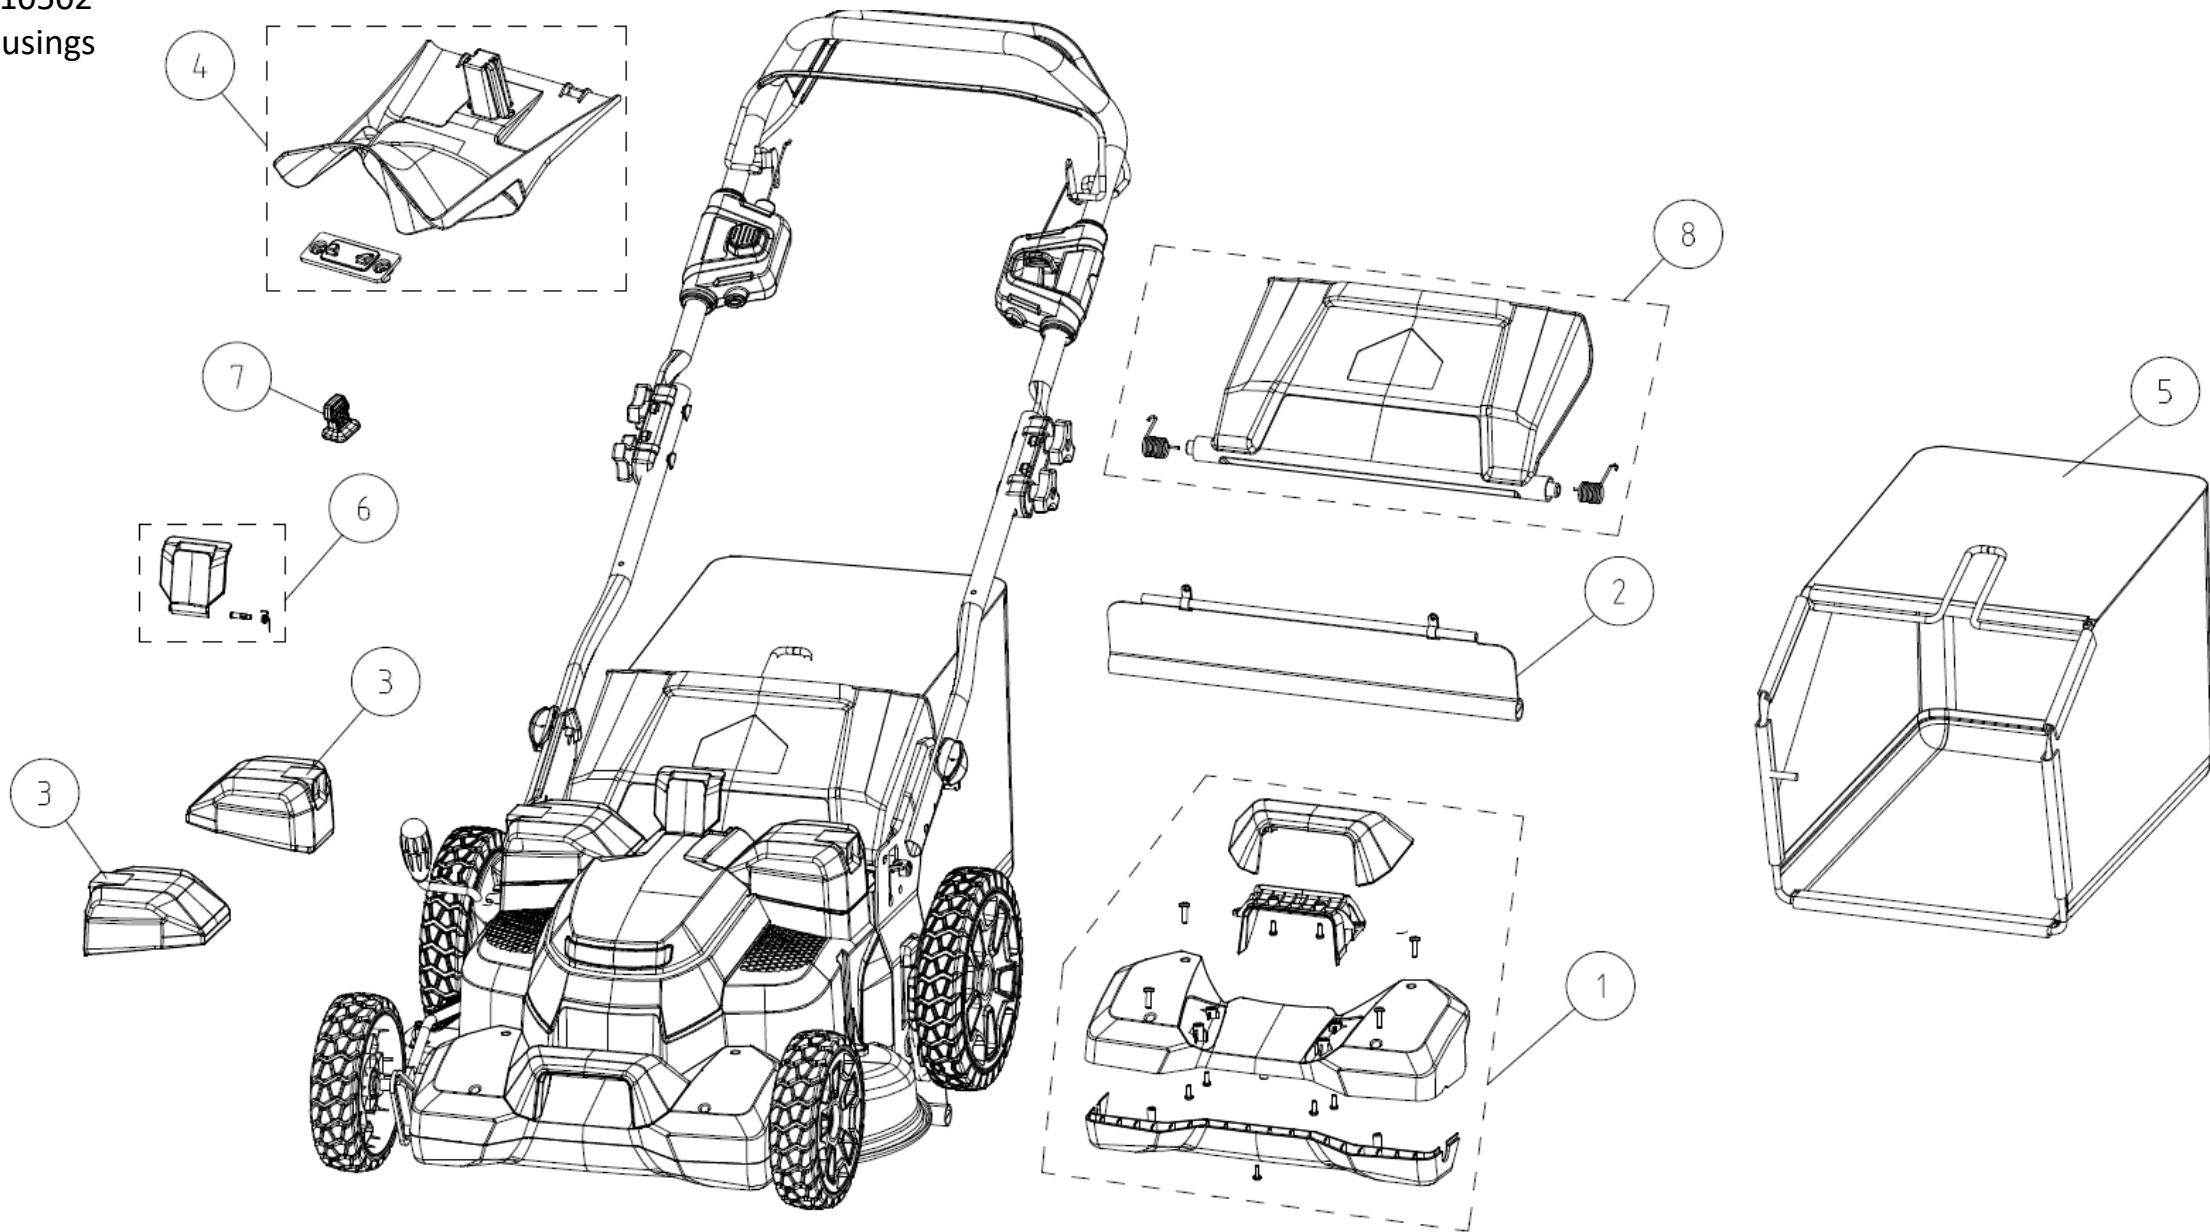

GMS 250
GW 82V 25-in. BL SP Mower
2510502
Deck and Wheels

GMS 250
GW 82V 25-in. BL SP Mower
2510502
Handles and Controls

GMS 250
GW 82V 25-in. BL SP Mower
2510502
Housings

GMS 250
 GW 82V 25-in. BL SP Mower
 2510502

| Deck And Wheels | | |
|-----------------|--------------|----------------------------|
| Item # | Part Number | Description |
| 1 | RB333022376 | Right Blade |
| 2 | RB332052376 | Right Blade Bolt Kit |
| 3 | RB333012376 | Left Blade |
| 4 | RB332042376 | Left Blade Bolt Kit |
| 5 | RB341281179A | Front Wheel Kit |
| 6 | RB333052376 | Front Axle Kit |
| 7 | R0201572-00 | Self Propel Axle And Motor |
| 8 | R0200808-00 | Wheel Gear (Right) |
| 9 | R0200846-00 | Wheel Gear (Left) |
| 10 | RB341031531A | Rear Wheel Assembly |
| 11 | RB333062376 | Rear Axle Assembly |
| 12 | RB333172376A | Height Adjust Rod Assembly |
| 13 | RB311042376 | Height Adjust Handle Kit |
| 14 | RB333092376A | Deck Bracket (Right) |
| 15 | RB333082376A | Deck Bracket (Left) |