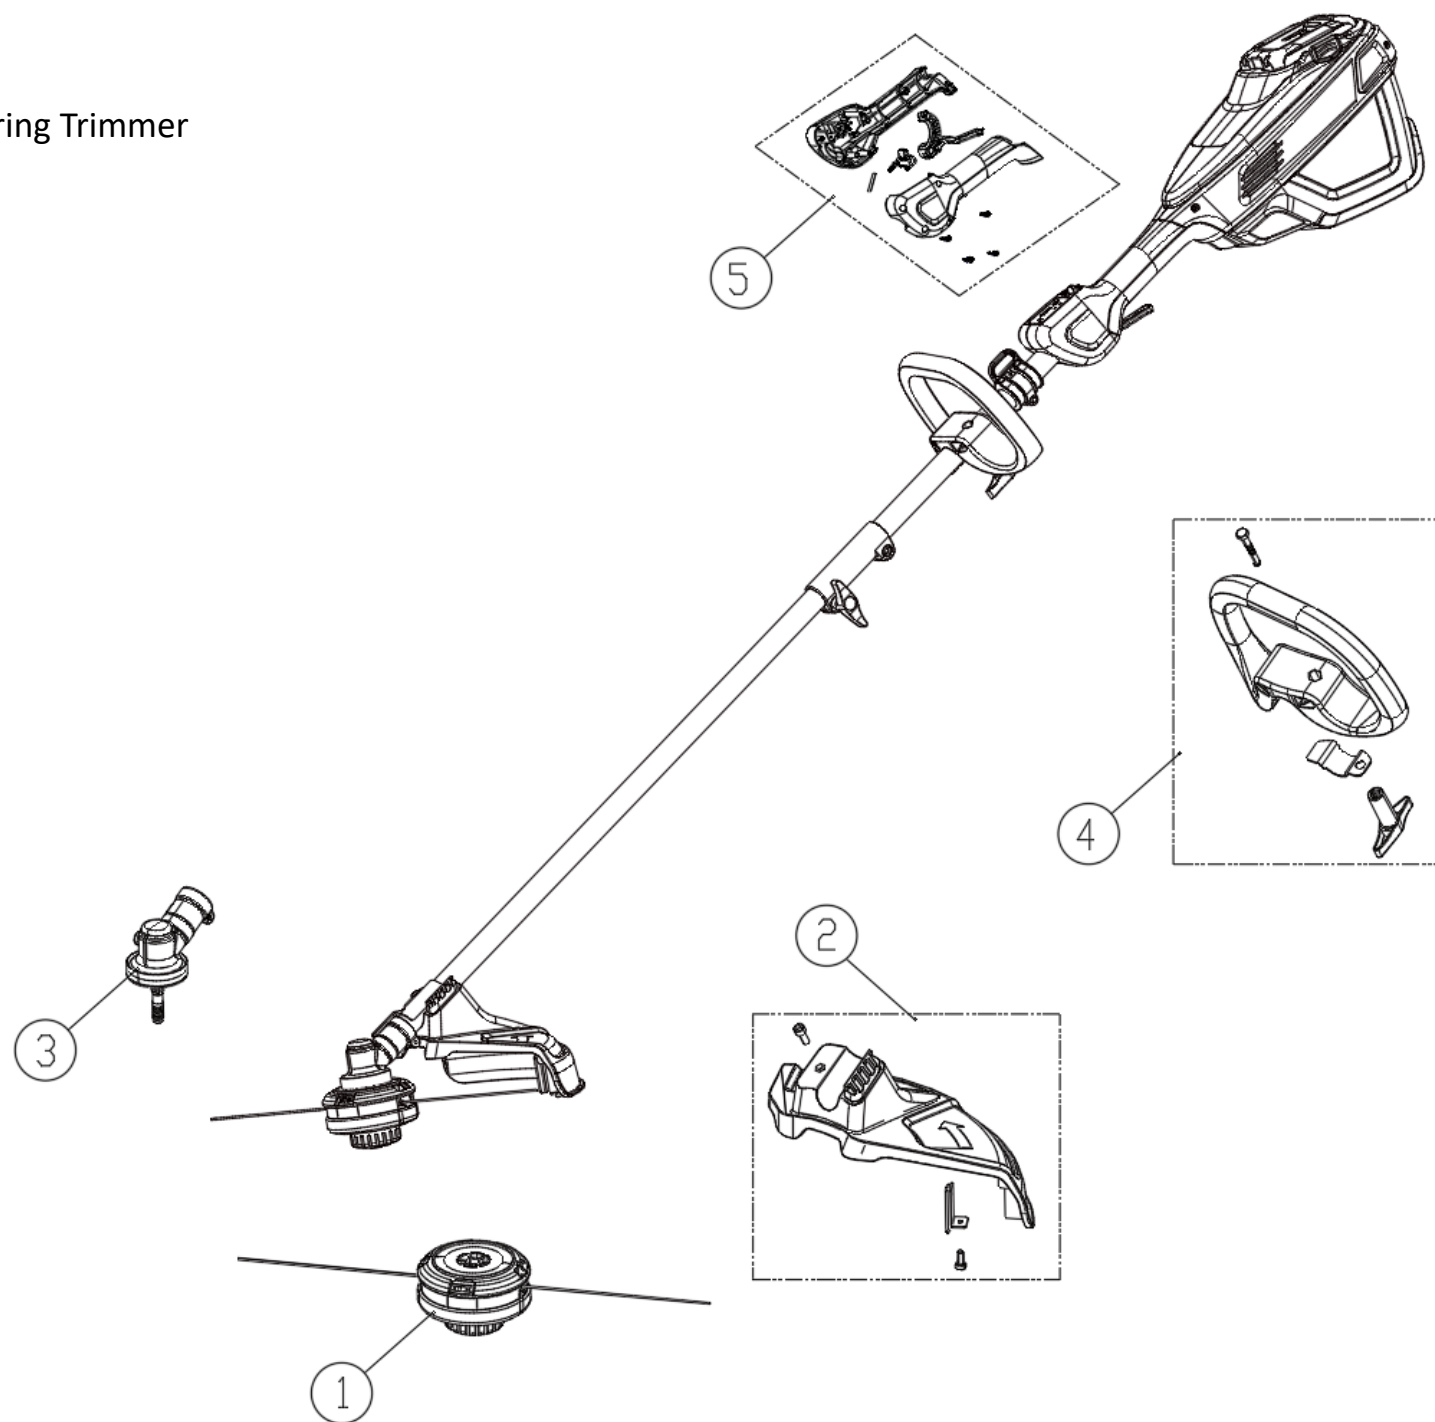

GT 161
GWC 82V 16-in. Attach. Capable String Trimmer
2106602

GM 160
GWC 82V 16-in. Attach. Capable String Trimmer
2106602

Item #	Part Number	Description
1	RB311121410E	Cutting Head
2	R0200818-00	Guard Assembly
3	RB311032465	Lower End Assembly
4	RB311032461A	Auxiliary Handle Assembly
5	RB341012461A	Trigger Housing Kit