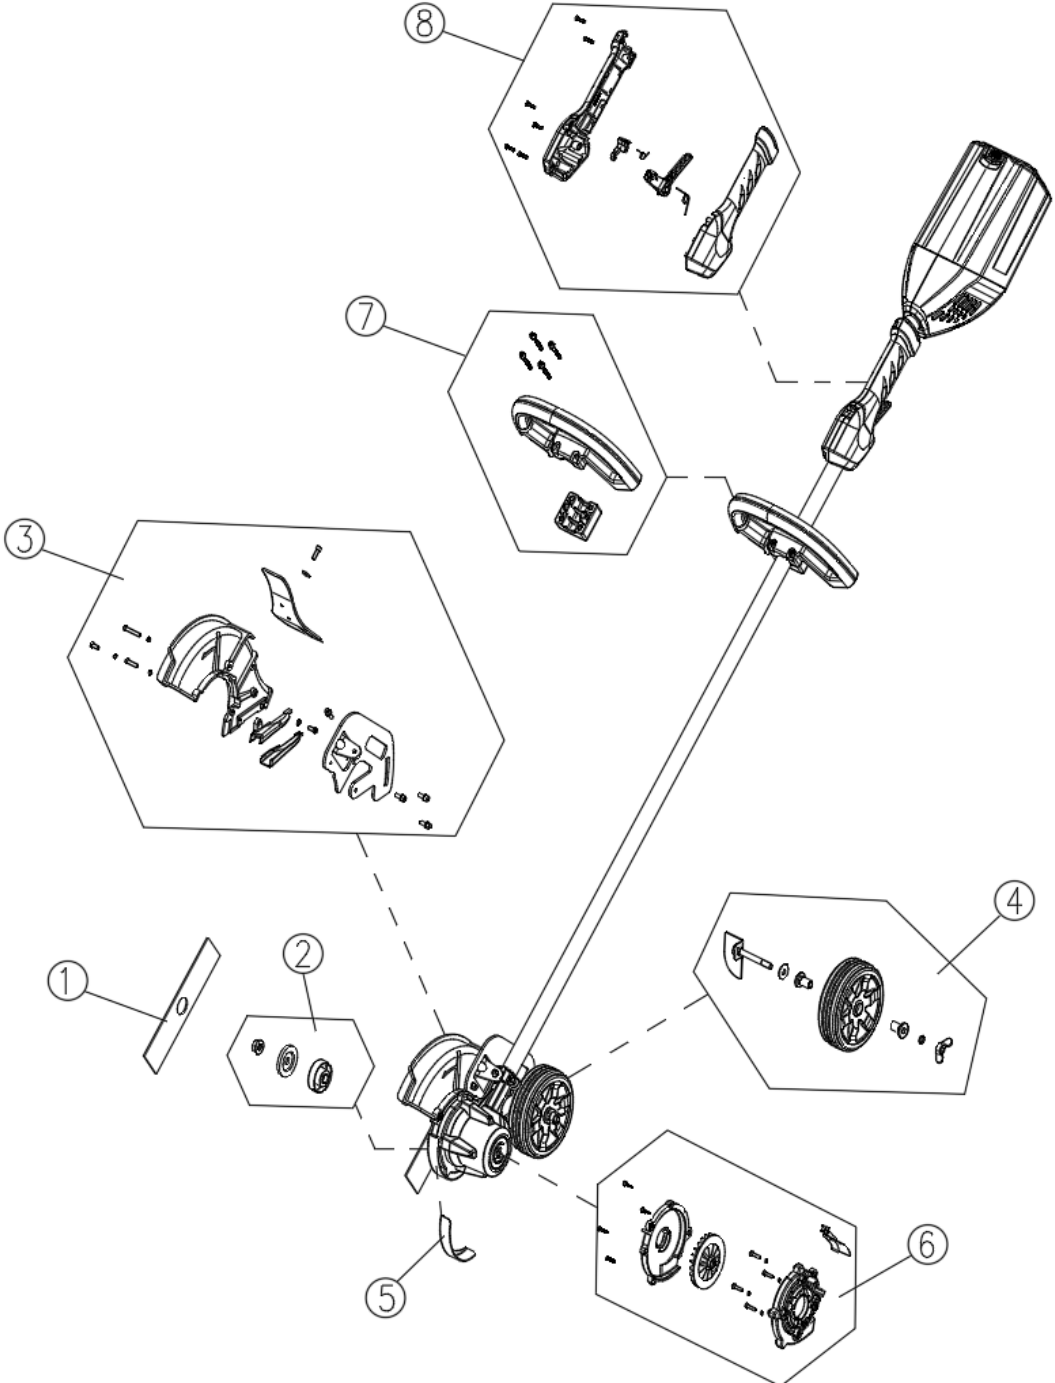

GE 080  
GW 82V 8-in. BL Stick Edger  
2700102

GE 080  
GW 82V 8-in. BL Stick Edger  
2700102

Item #	Part Number	Description
1	R0200838-00	Blade
2	R0200837-00	Blade Nut and Spacer
3	RB339041782	Guard and Height Adjust Kit
4	RB341071782	Wheel Kit
5	R0200839-00	Ground Guard
6	R0200840-00	Motor Fan Assembly
7	RB34130334	Auxiliary Handle Kit
8	RB341121916	Trigger Kit