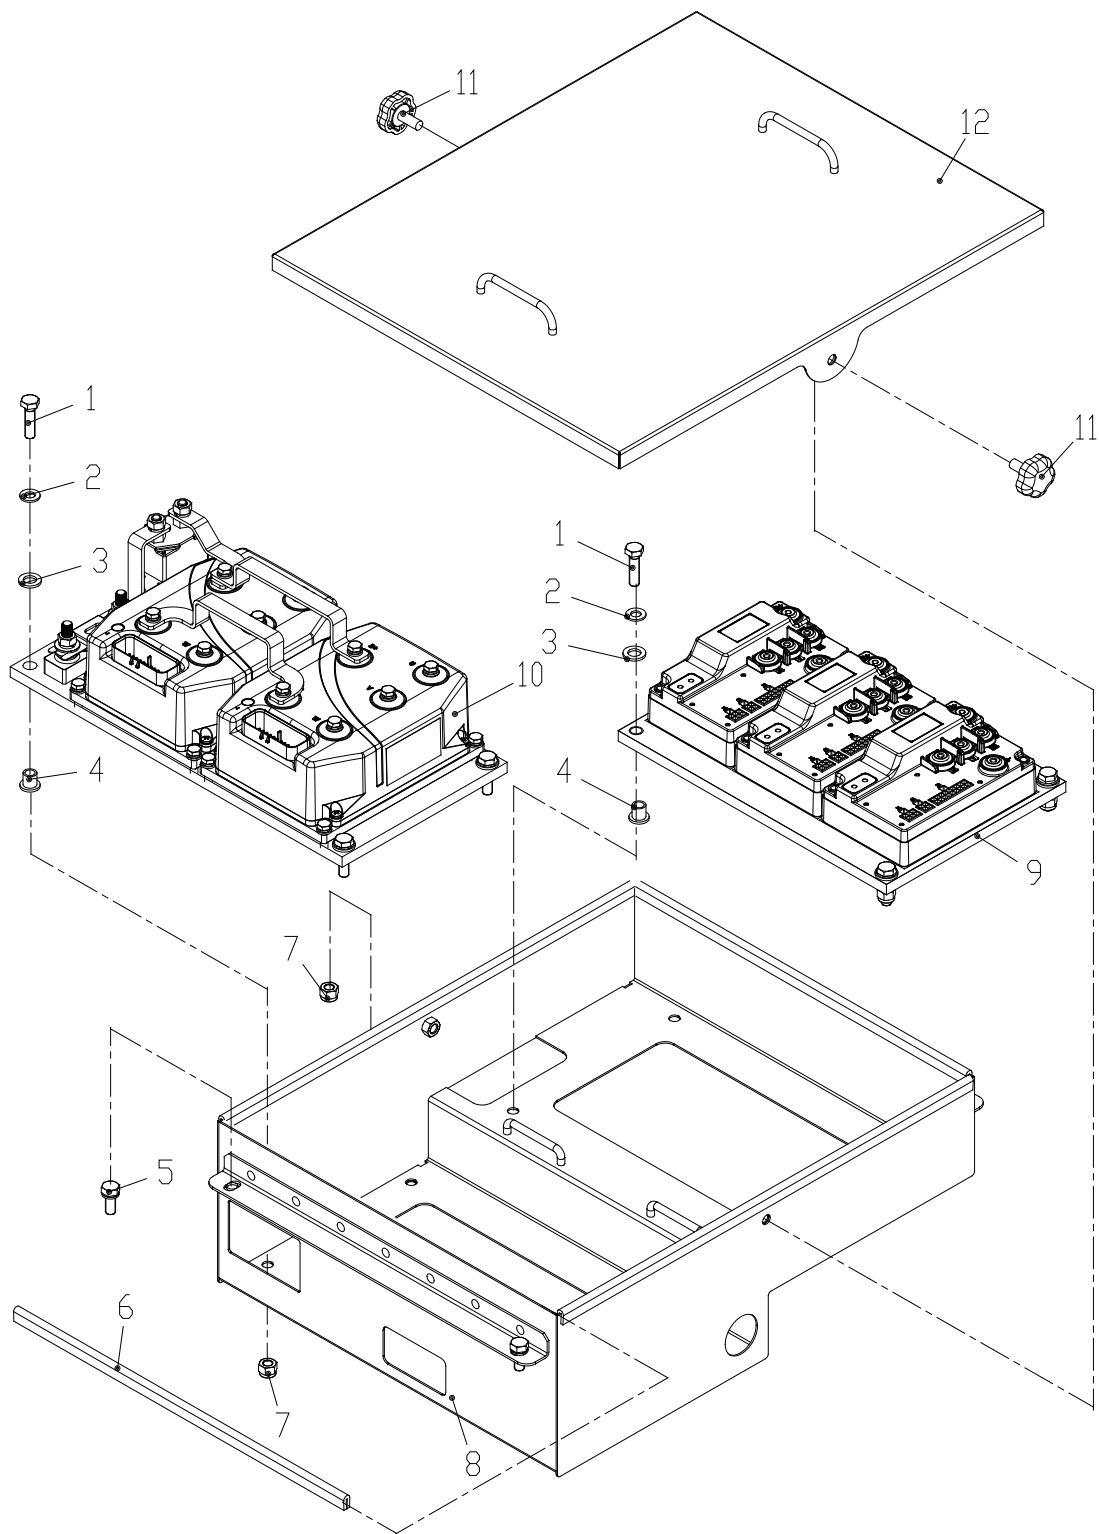

CONTROL BOX ASSEMBLY

ITEM NO.	PART NO.	DESCRIPTION	QTY
8-1	R0200535-00	Bolt M8×30	8
8-2	R0200548-00	Washer	8
8-3	R0200393-00	Washer	8
8-4	R0200392-00	Bushing	8
8-5	R0200534-00	Bolt assembly	8
8-6	R0200620-00	Thin bumper strip	1.8 m
8-7	R0200520-00	Lock nut M8	1
8-8	R0200579-00	Controller box	4
8-9	R0200716-00	Blade controller assembly	1
8-10	R0200715-00	Drive controller assembly	1
8-11	R0200376-00	Knob bolt	1
8-12	R0200578-00	Controller box cover	2