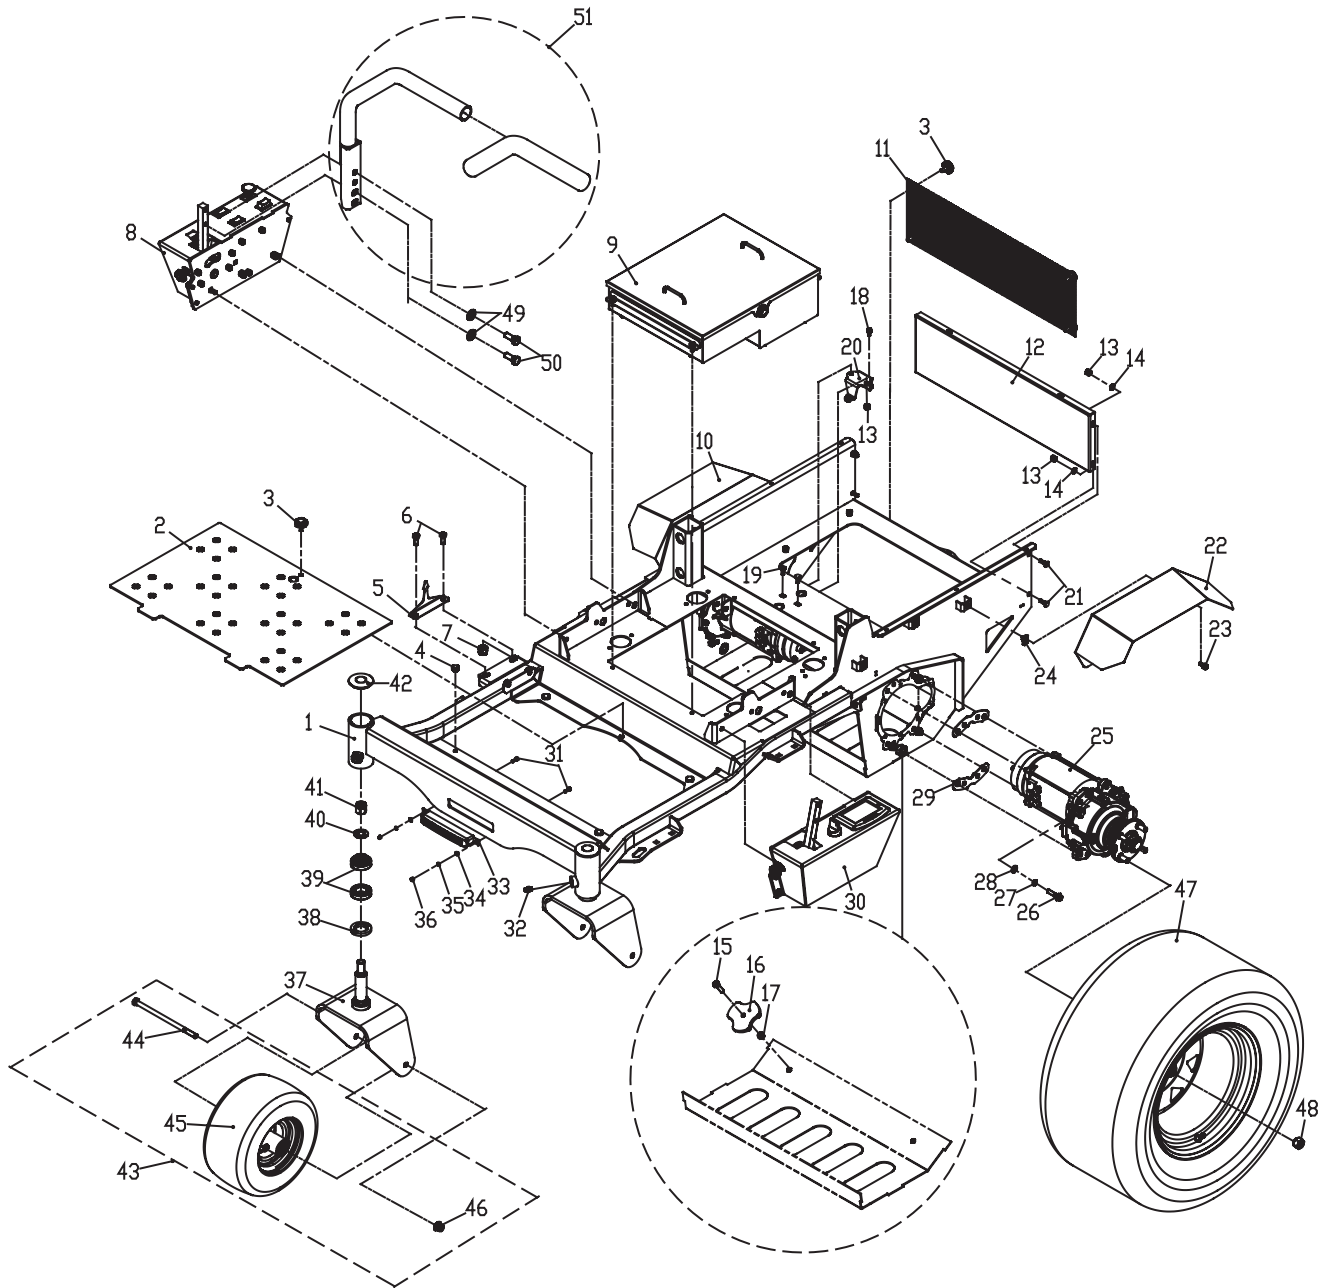

CONTENTS

FRAME ASSEMBLY.....	3
RIGHT CONTROL ARM.....	6
RIGHT RETURN ASSEMBLY.....	9
LEFT CONTROL ARM.....	11
LEFT RETURN ASSEMBLY.....	14
DECKLIFT ASSEMBLY.....	16
BATTERY COVER ASSEMBLY.....	18
CONTROLLER BOX ASSEMBLY.....	20
ROLL OVER PROTECTIVE STRUCTURE.....	22
MOWER DECK ASSEMBLY.....	24
SEAT ASSEMBLY.....	27
ELECTRICAL COMPONENTS.....	29

NOTE: *ILLUSTRATIONS MAY OR MAY NOT REPRESENT THE ACTUAL ASSEMBLIES AND IT IS NOT RECOMMENDED TO USE THIS MANUAL AS A GUIDE TO ASSEMBLE OR DISASSEMBLE THE MOWER.*

FRAME ASSEMBLY

ITEM NO.	PART NO.	DESCRIPTION	QTY
1-1	R0200486-00	Frame weldment	1
1-2	R0200464-00	Floor plate	1
1-3	R0200376-00	Knob bolt	5
1-4	R0200377-00	Rubber pad	4
1-5	R0200467-00	Pointer	1
1-6	R0200509-00	Bolt M10×25	6
1-7	R0200514-00	Lock nut M10	2
1-8	R0200488-00	Right console assembly	1
1-9	R0200481-00	Control box assembly	1
1-10	R0200583-00	Right fender	1
1-11	R0200449-00	Rear baffle	1
1-12	R0200445-00	Lower back cover	1
1-13	R0200520-00	Lock nut M8	8
1-14	R0200548-00	Washer	4
1-15	R0200495-00	Bolt M10×40	2
1-16	R0200473-00	Manual release plate	2
1-17	R0200539-00	Nut M10	2
1-18	R0200532-00	Bolt assembly	6
1-19	R0200526-00	Bolt M8×20	4
1-20	R0200615-00	Upper bracket weldment	2
1-21	R0200527-00	Bolt m8×25	4
1-22	R0200582-00	Left fender	1
1-23	R0200534-00	Bolt assembly	12
1-24	R0200549-00	Nut M8	6
1-25	R0200669-00	Motor drive assembly	2
1-26	R0200765-00	Bolt M10×50	8
1-27	R0200499-00	Spring washer	8
1-28	R0200502-00	Washer	10
1-29	R0200431-00	Spacer, Motor mount	4
1-30	R0200485-00	Left console assembly	1