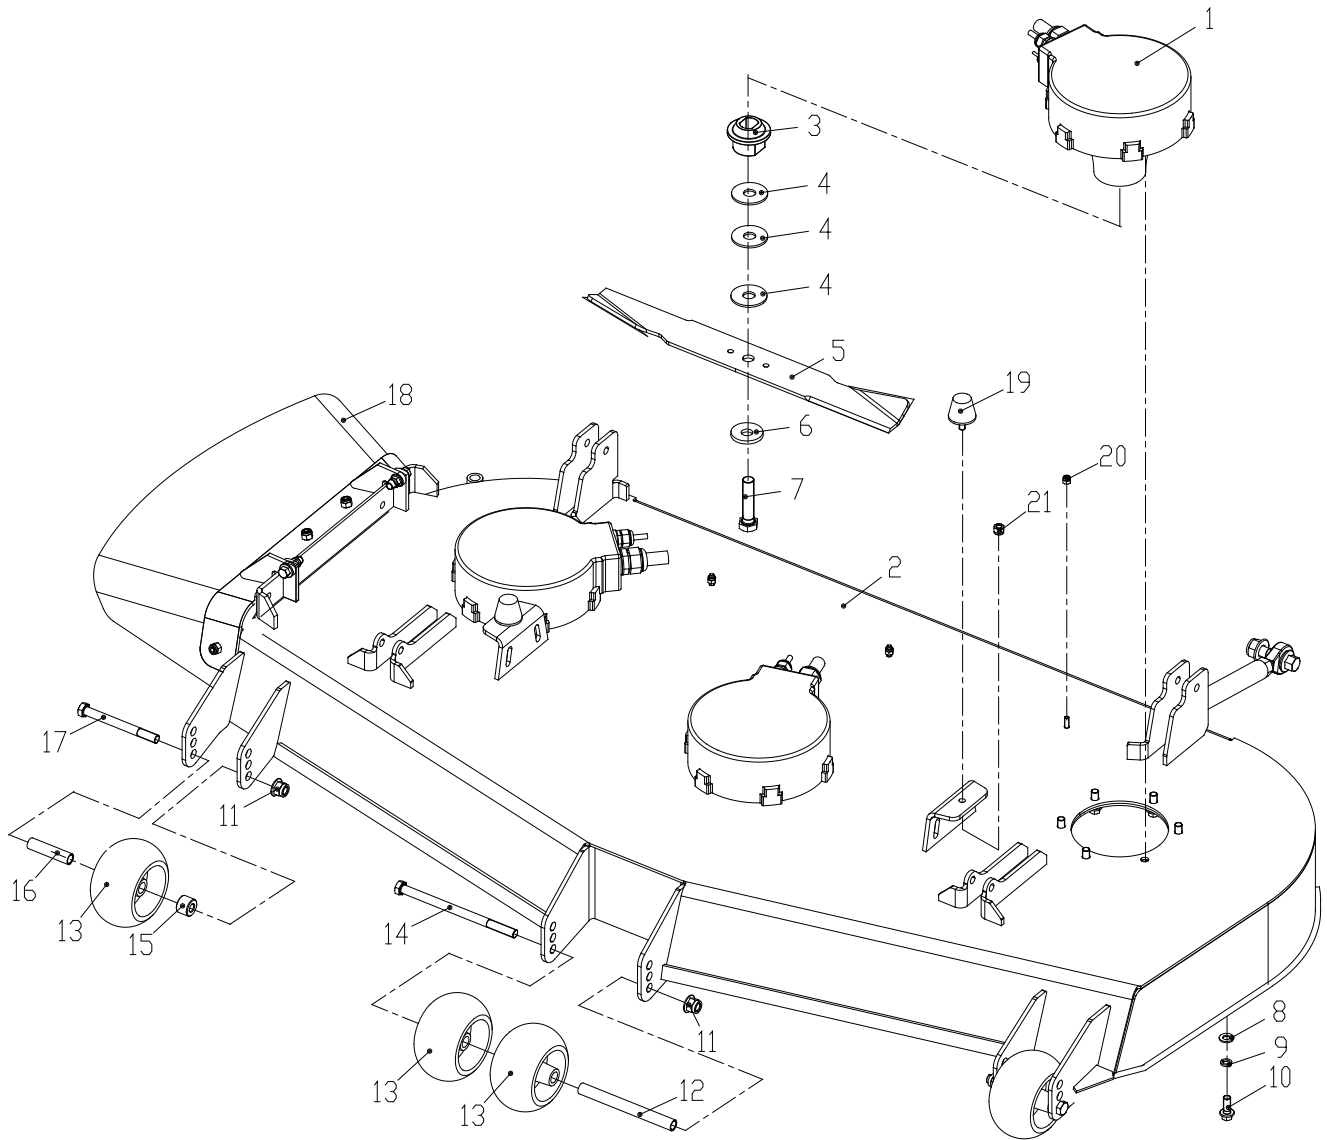

ITEM NO.	PART NO.	DESCRIPTION	QTY
9-1	R0200593-00	Upper ROPS weldment	1
9-2	R0200401-00	Bolt M12×80	6
9-3	R0200402-00	Lock spring	2
9-4	R0200345-00	Pin	2
9-5	R0200403-00	Spring	2
9-6	R0200588-00	Lower ROPS tube	2
9-7	R0200369-00	Lock nut M12	6
9-8	R0200404-00	Washer	4
9-9	R0200469-00	Pin clevis	2

MOWER DECK ASSEMBLY