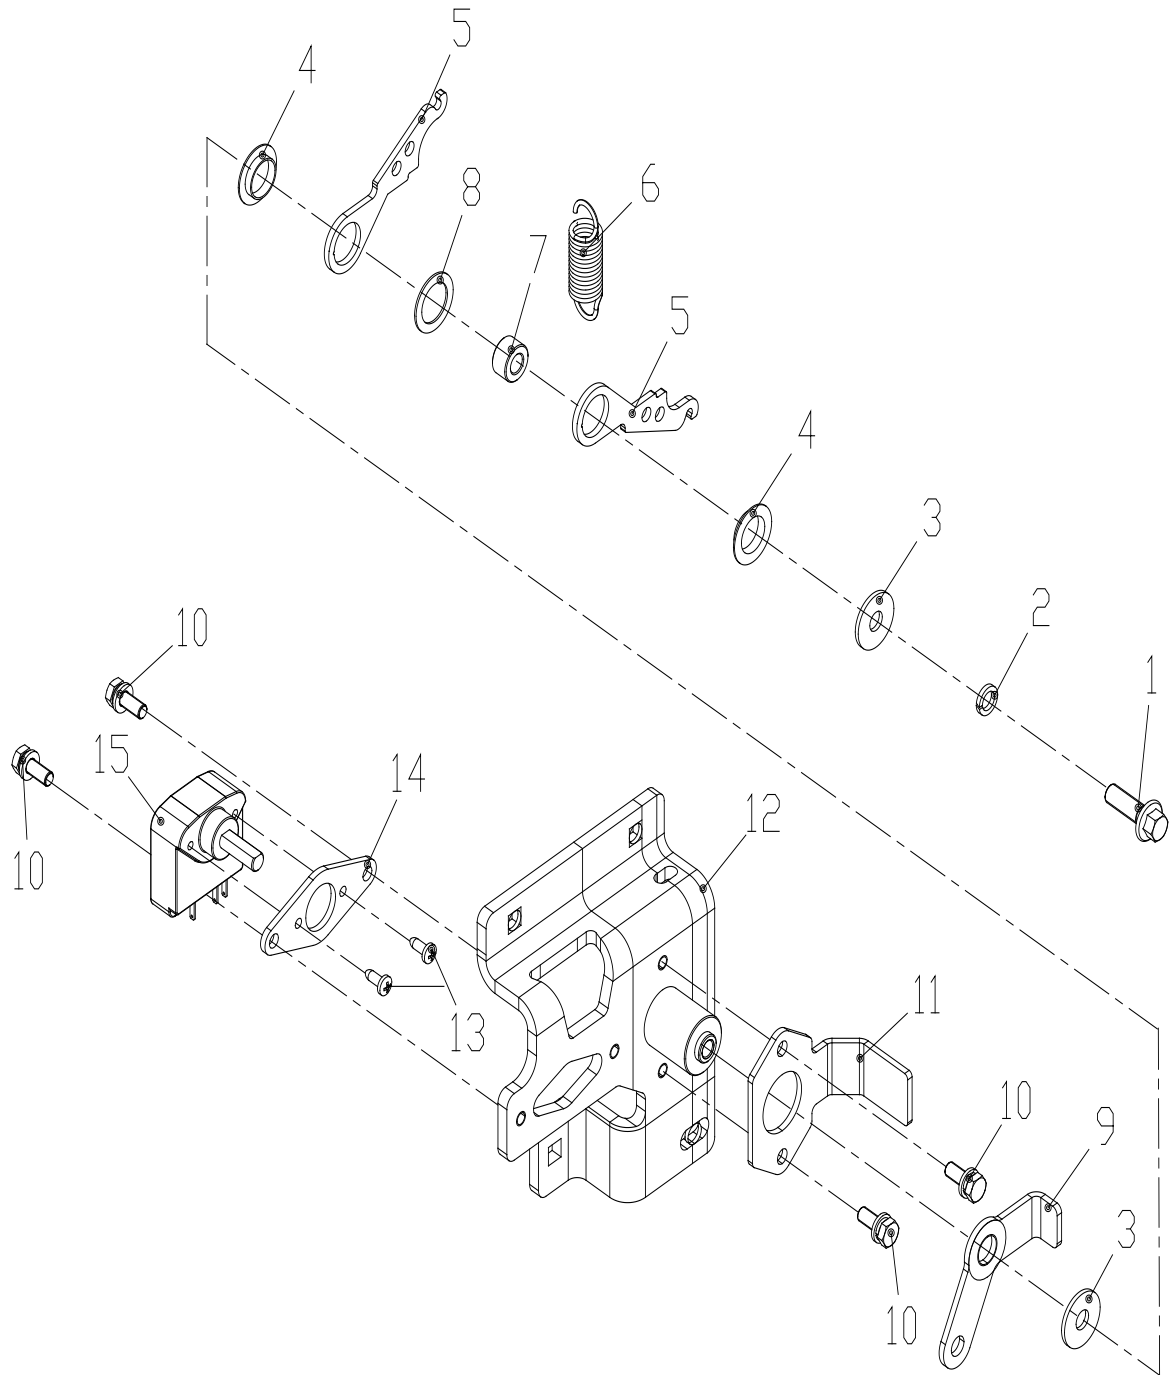

LEFT RETURN ASSEMBLY

ITEM NO.	PART NO.	DESCRIPTION	QTY
5-1	R0200398-00	Bolt M8×25	1
5-2	R0200540-00	Lock washer	1
5-3	R0200541-00	Large washer	2
5-4	R0200389-00	Spacer collar	2
5-5	R0200434-00	Spring hanging plate	2
5-6	R0200356-00	Return spring	1
5-7	R0200585-00	Sleeve	1
5-8	R0200388-00	Nylon washer	1
5-9	R0200440-00	Left rotating plate	1
5-10	R0200532-00	Bolt assembly	4
5-11	R0200432-00	Limit plate	1
5-12	R0200603-00	Left fixed plate weldment	1
5-13	R0200565-00	Screws ST4.2×10	1
5-14	R0200433-00	Accelerator connection plate	1
5-15	R0200354-00	Accelerator sensor	1