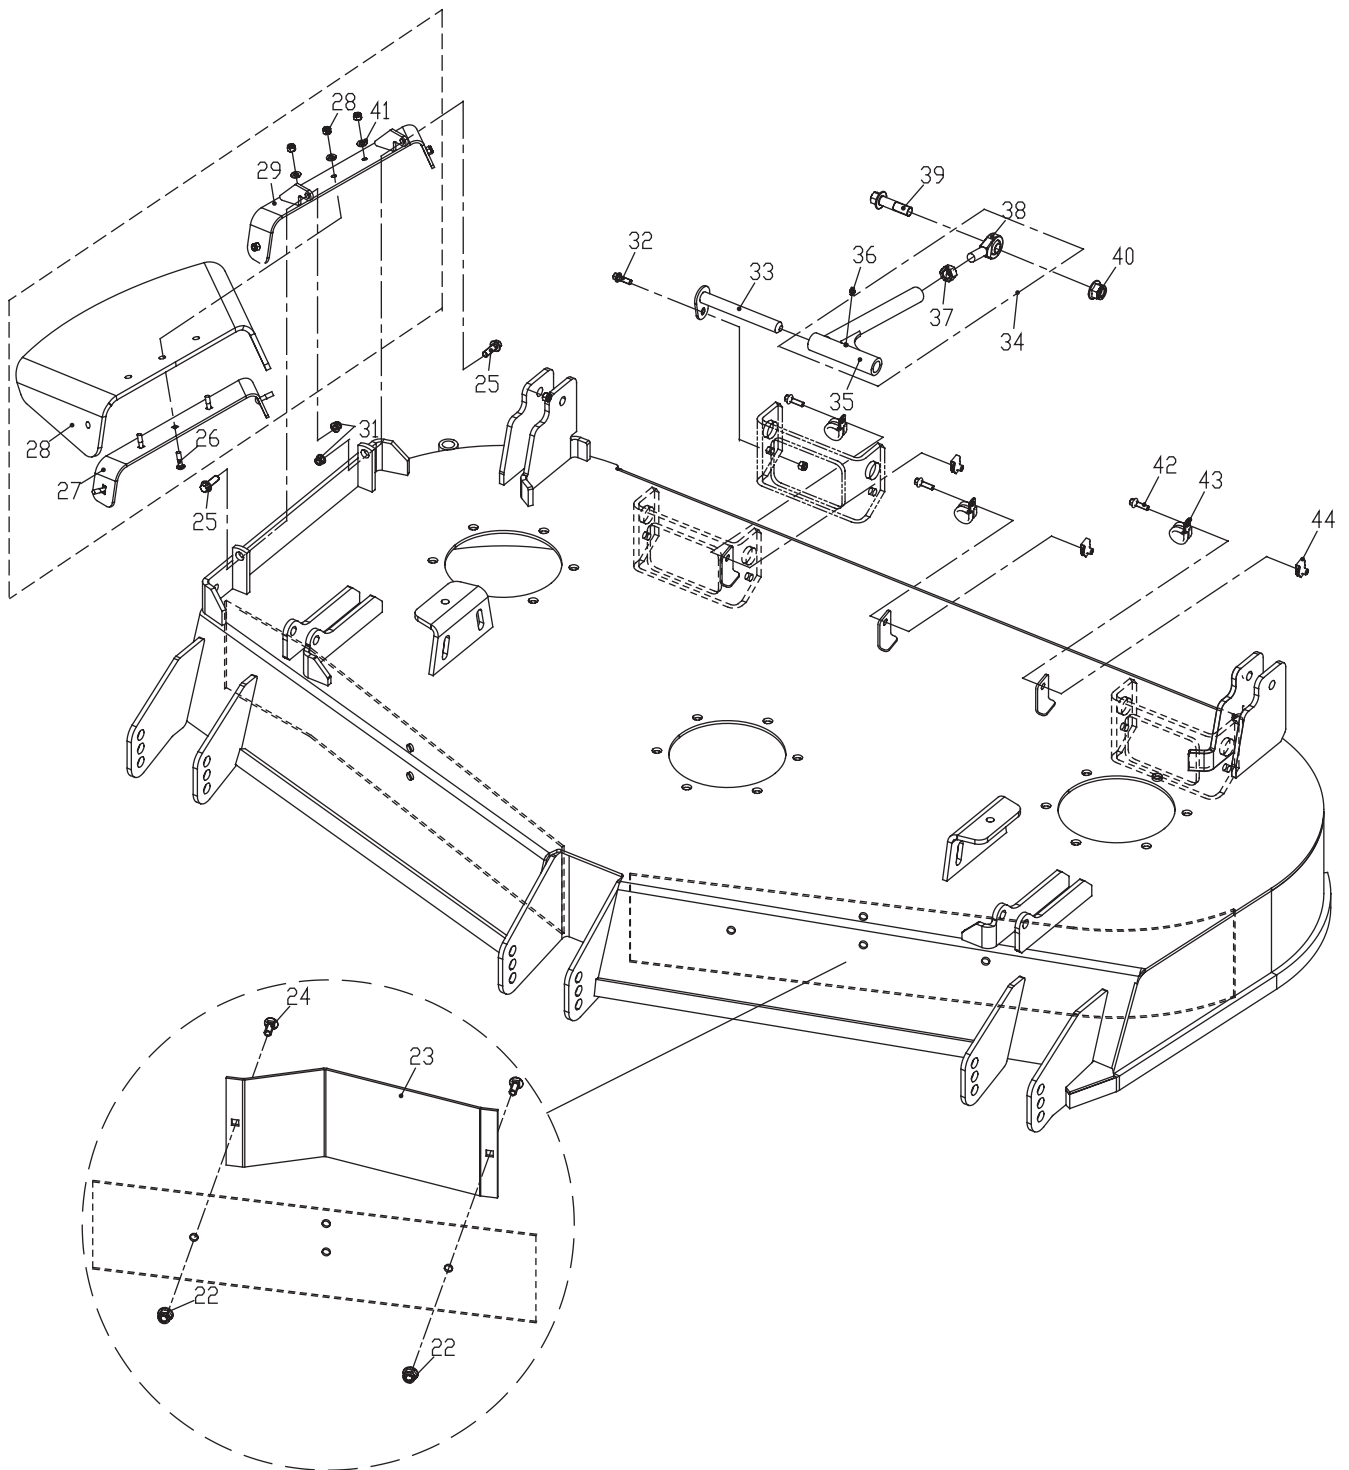

60" MOWER DECK ASSEMBLY

ITEM NO.	PART NO.	DESCRIPTION	QTY
10-1	R0200714-00	Motor blade	3
10-2	R0200581-00	Deck housing	1
10-3	R0200693-00	Blade collar	3
10-4	R0200339-00	Washer	9
10-5	R0200703-00	20.5" Blade	3
10-6	R0200365-00	Blade washer	3
10-7	R0200364-00	Bolt M16×70	3
10-8	R0200502-00	Washer	18
10-9	R0200499-00	Spring washer	18
10-10	R0200501-00	Bolt M10×25	18
10-11	R0200369-00	Lock nut M12	3
10-12	R0200687-00	Roller shaft	1
10-13	R0200363-00	Roller wheels	4
10-14	R0200360-00	Bolt M12×190	1
10-15	R0200692-00	Roller shaft	2
10-16	R0200691-00	Roller shaft	2
10-17	R0200359-00	Bolt M12×120	2
10-18	R0200671-00	Deflector rubber assembly	1
10-19	R0200710-00	Rubber bumper	2
10-20	R0200518-00	Lock nut M6	3
10-21	R0200520-00	Lock nut M8	4
10-22	R0200496-00	Lock nut M8	2
10-23	R0200465-00	Air plate 1	1
10-24	R0200526-00	Bolt M8×20	2
10-25	R0200550-00	Bolt M10×30	2
10-26	R0200528-00	Bolt M8×30	5
10-27	R0200462-00	Lower bracket deflector	1
10-28	R0200617-00	Deflector rubber	1
10-29	R0200575-00	Upper bracket deflector	1
10-30	R0200520-00	Lock nut M8	5
10-31	R0200521-00	Lock nut	2
10-32	R0200398-00	Bolt M8×25	2
10-33	R0200591-00	Connection pin weldment	2
10-34	R0200357-00	Deck mounting rod assy	2
10-35	R0200405-00	Deck mounting rod	1
10-36	R0200684-00	Grease zerker fitting M6	1
10-37	R0200406-00	Nut M16	1
10-38	R0200407-00	Rod end M16	1
10-39	R0200408-00	Bolt M16×60	1
10-40	R0200409-00	Lock nut M16	1
10-41	R0200548-00	Washer	5
10-42	R0200507-00	Bolt M16×20	3
10-43	R0200412-00	Hose clamp	3
10-44	S0300008-00	Nut, clip-on M6	3