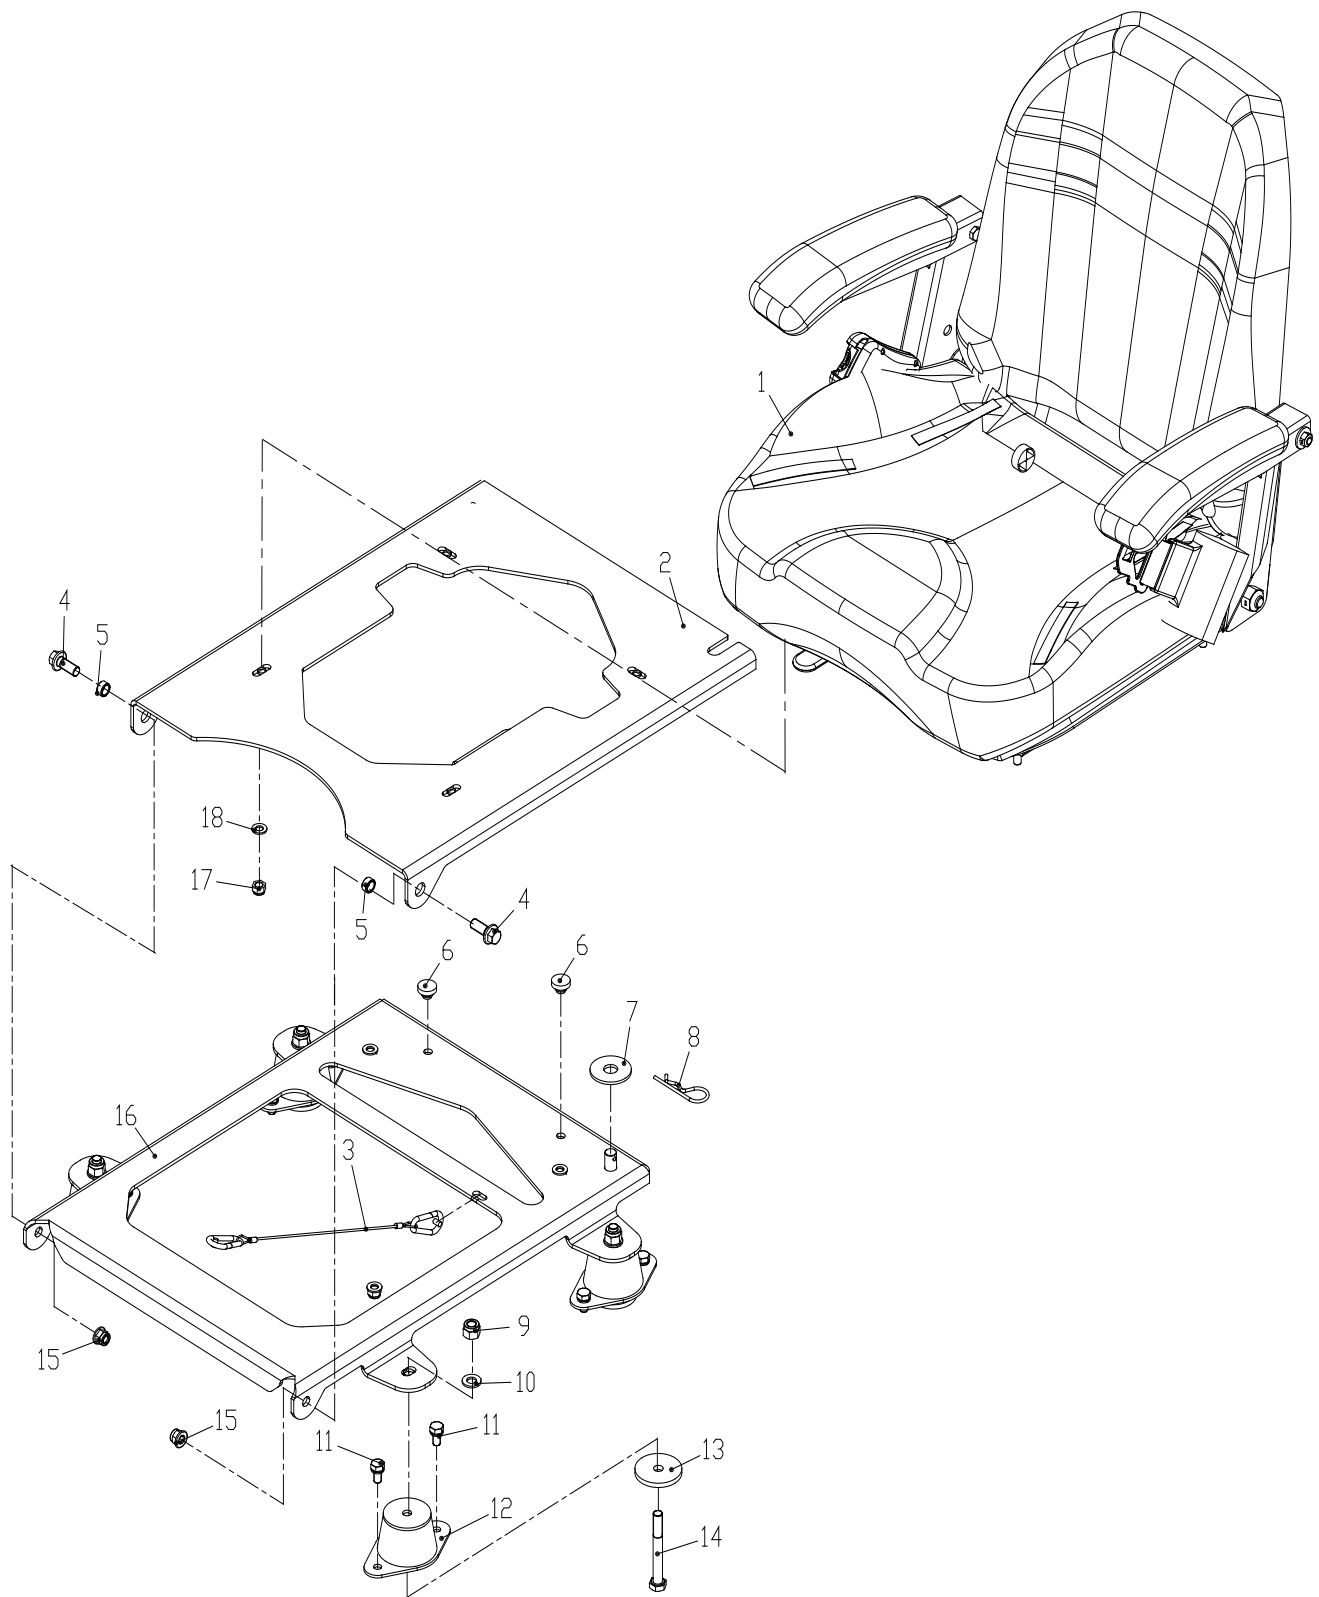

SEAT ASSEMBLY

ITEM NO.	PART NO.	DESCRIPTION	QTY
11-1	R0200307-00	Suspension Seat	1
11-2	R0200452-00	Seat plate	1
11-3	R0200410-00	Leash	1
11-4	R0200501-00	Bolt M10×25	2
11-5	R0200587-00	Sleeve	2
11-6	R0200377-00	Rubber bumper	2
11-7	R0200529-00	Washer	1
11-8	R0200469-00	Pin clevis	1
11-9	R0200514-00	Lock nut M10	4
11-10	R0200502-00	Washer	4
11-11	R0200380-00	Bolt assembly	8
11-12	R0200709-00	Rubber isolator	4
11-13	R0200454-00	Washer	4
11-14	R0200512-00	Bolt M10×80	4
11-15	R0200521-00	Lock nut M10	2
11-16	R0200459-00	Seat base	1
11-17	R0200571-00	Nut 5/16-18	4
11-18	R0200548-00	Washer	4