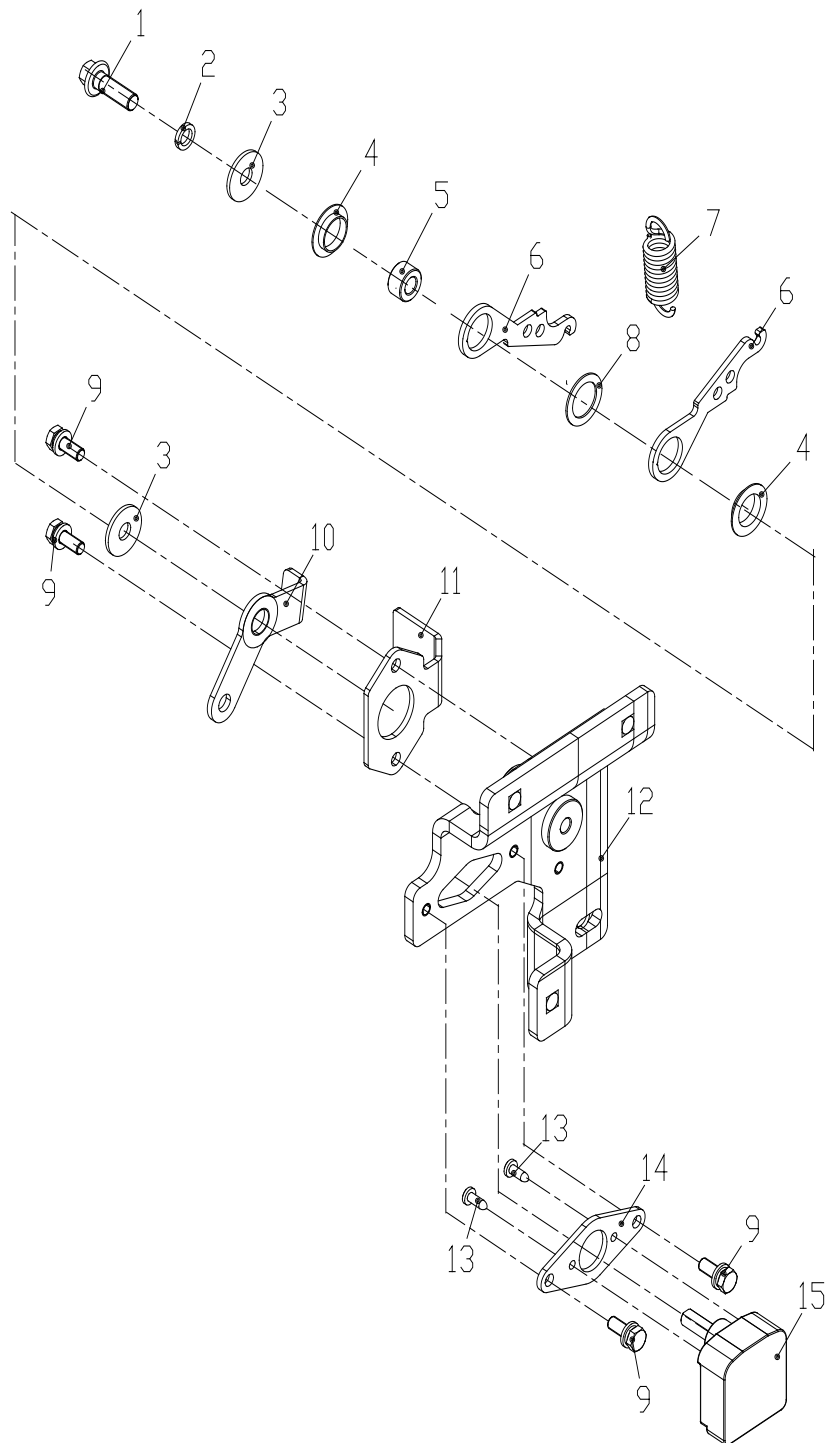

RIGHT CONTROL ARM

ITEM NO.	PART NO.	DESCRIPTION	QTY
2-1	R0200721-00	Blade high and low speed switch	1
2-2	R0200717-00	PTO switch	1
2-3	R0200455-00	Right contol cover	1
2-4	R0200719-00	High and low drive switch	1
2-5	R0200718-00	Linear actuator	1
2-6	R0200482-00	Right return assy	1
2-7	R0200564-00	Screw M6×6	1
2-8	R0200596-00	Shaft weldment	1
2-9	R0200518-00	Lock nut M6	2
2-10	R0200527-00	Bolt m8×25	7
2-11	R0200520-00	Lock nut M8	11
2-12	R0200506-00	Bolt M10×25	3
2-13	R0200457-00	Console plate	1
2-14	R0200514-00	Lock nut M10	4
2-15	R0200535-00	Bolt M8×30	1
2-16	R0200519-00	Nut M8	1
2-17	R0200614-00	Bearings	2
2-18	R0200589-00	Right swing arm weldment	1
2-19	R0200533-00	Bolt M10×50	1
2-20	R0200395-00	Nylon washer	2
2-21	R0200461-00	Sleeve	1
2-22	R0200468-00	Square rod	1
2-23	R0200680-00	Knob bolt	1
2-24	R0200698-00	Spring	1
2-25	R0200444-00	Mounting plate	1
2-26	R0200539-00	Nut M10	2
2-27	R0200537-00	Bolt M10×45	1
2-28	R0200438-00	Right switch mounting plate	1
2-29	R0200366-00	Parking switch	1
2-30	R0200380-00	Bolt assembly	6

RIGHT RETURN ASSEMBLY

ITEM NO.	PART NO.	DESCRIPTION	QTY
3-1	R0200398-00	Bolt M8×25	1
3-2	R0200540-00	Spring washer	1
3-3	R0200541-00	Large washer	2
3-4	R0200389-00	Spacer collar	2
3-5	R0200585-00	Sleeve	1
3-6	R0200434-00	Spring hanging plate	2
3-7	R0200356-00	Return spring	1
3-8	R0200388-00	Nylon washer	1
3-9	R0200532-00	Bolt assembly	2
3-10	R0200442-00	Right rotating plate	1
3-11	R0200432-00	Limit plate	1
3-12	R0200605-00	Right fixed plate weldment	1
3-13	R0200565-00	Screws ST4.2×10	2
3-14	R0200433-00	Sensor connection plate AC	1
3-15	R0200354-00	Speed sensor	1