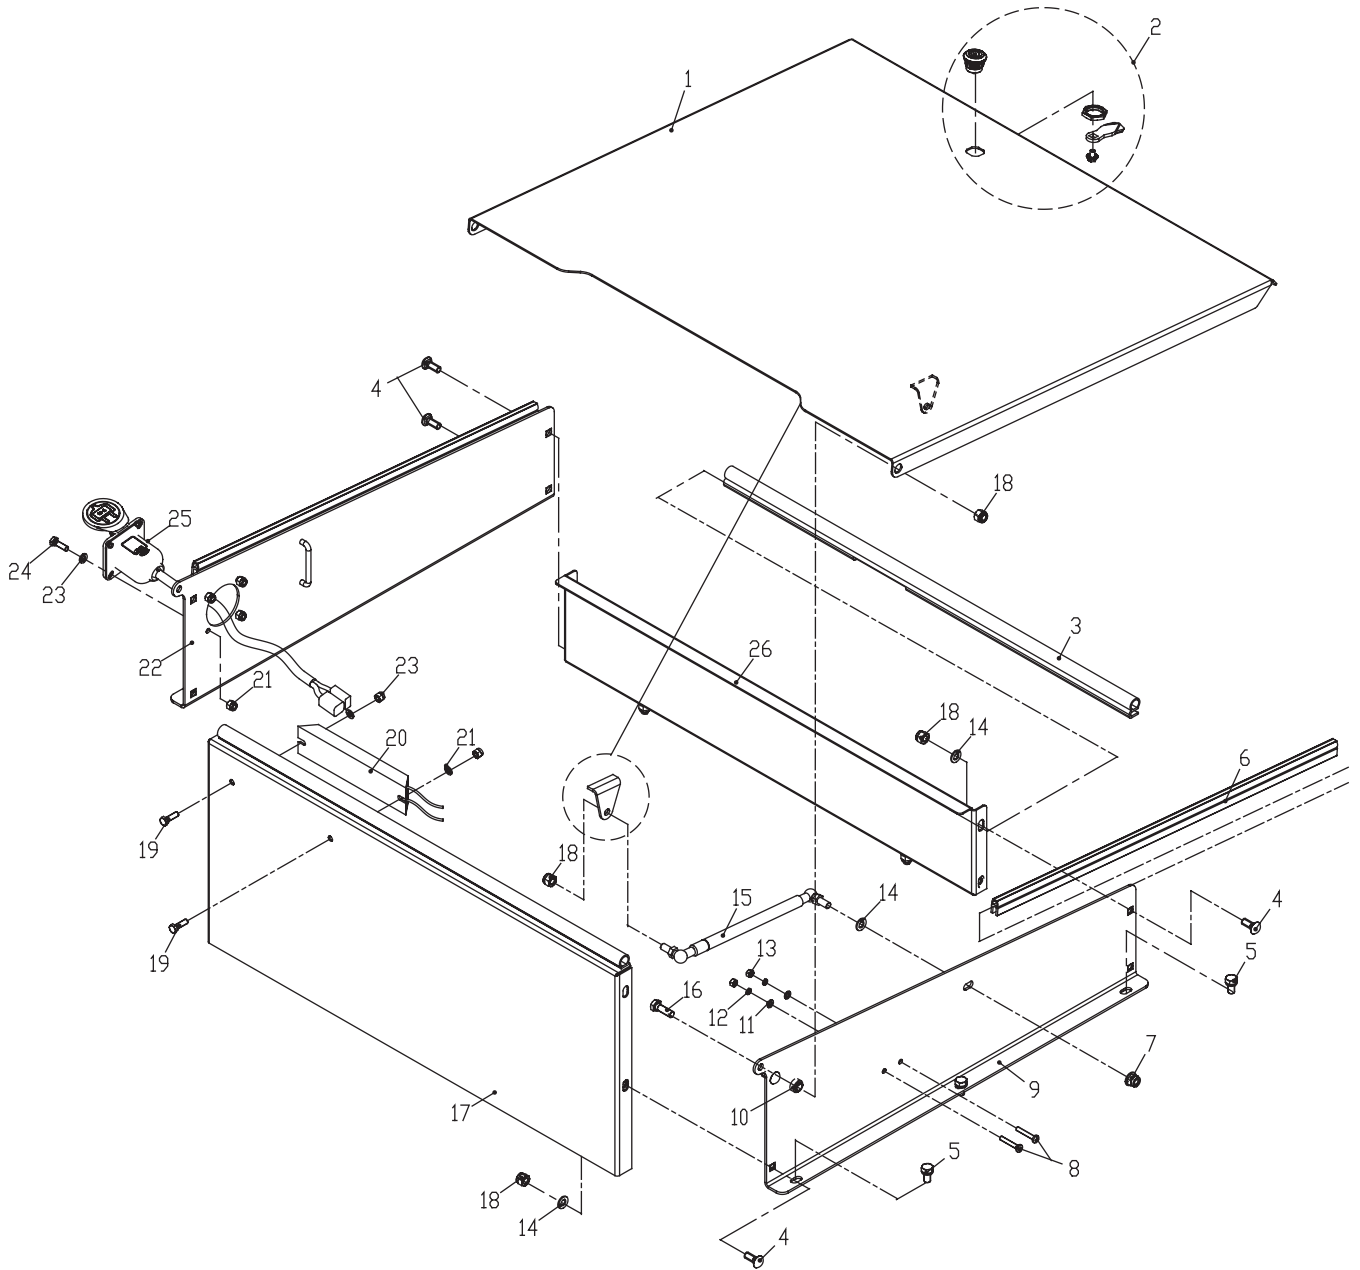

BATTERY COVER ASSEMBLY

ITEM NO.	PART NO.	DESCRIPTION	QTY
7-1	R0200607-00	Upper cover plate weldment	1
7-2	R0200399-00	Rotary tongue lock	1
7-3	R0200621-00	Rubber strip	1.4
7-4	R0200526-00	Bolt M8×20	10
7-5	R0200380-00	Bolt assembly	6
7-6	R0200619-00	Rubber strip	1.2
7-7	R0200496-00	Lock nut M8	1
7-8	R0200530-00	Screw M5×30	2
7-9	R0200448-00	Left side plate	1
7-10	R0200580-00	Spacer	2
7-11	R0200545-00	Washer	2
7-12	R0200538-00	Spring washer	2
7-13	R0200511-00	Nut M5	2
7-14	R0200548-00	Washer	11
7-15	R0200400-00	Gas shock	1
7-16	R0200396-00	Bolt M8x25	2
7-17	R0200451-00	Front plate	1
7-18	R0200520-00	Lock nut M8	13
7-19	R0200384-00	Bolt M6×20	2
7-20	R0200351-00	Power resistor	1
7-21	R0200518-00	Lock nut M6	6
7-22	R0200447-00	Right side plate	1
7-23	R0200547-00	Washer	6
7-24	R0200546-00	Screw	4
7-25	R0200729-00	Charger plug w/wire	1
7-26	R0200446-00	Rear cover	1