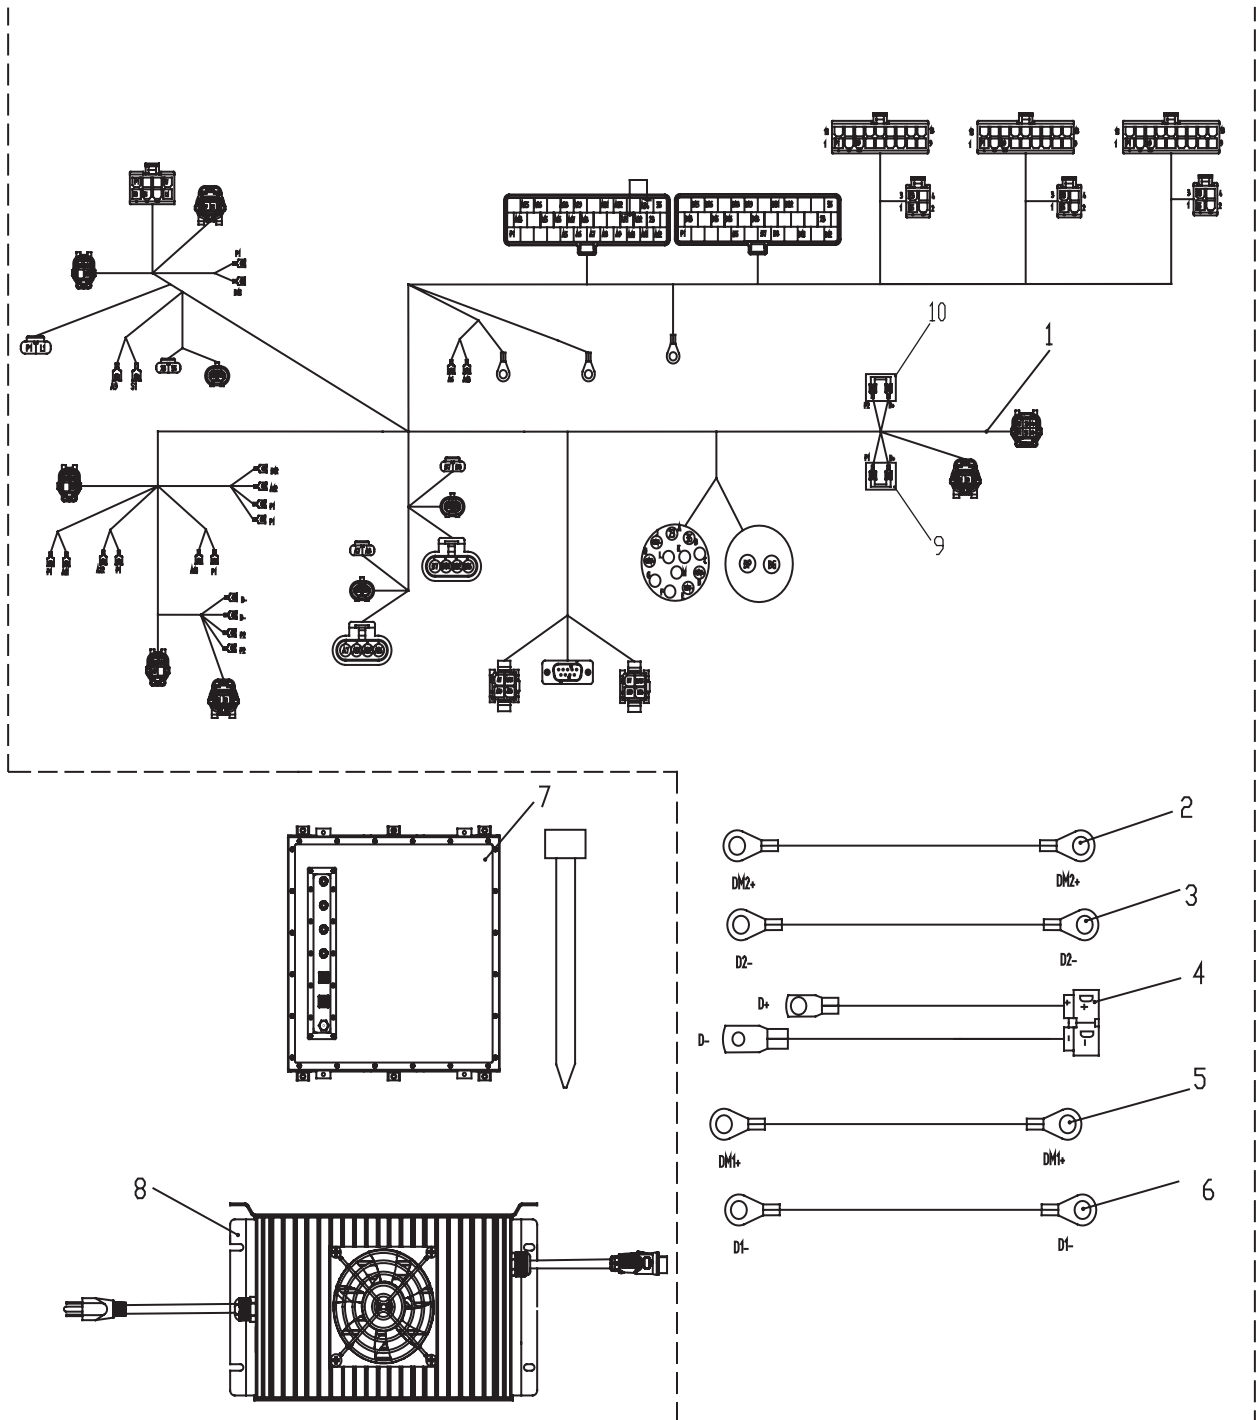

ELECTRICAL COMPONENTS

ITEM NO.	PART NO.	DESCRIPTION	QTY
12-1	R0200730-00	Wiring harness assembly	1
12-2	R0200731-00	Blade controller cable positive	2
12-3	R0200732-00	Blade controller cable negative	2
12-4	R0200733-00	Machine power harness	1
12-5	R0200734-00	Drive controller cable positive	1
12-6	R0200735-00	Drive controller cable negative	1
12-7	R0200665-00	Lithium battery 13.8 KWH	1
12-8	R0200144-00	Charger 15A 1500WATTS	1
12-9	R0200847-00	Fuse, 20A Maxi (Main)	1
12-10	R0200848-00	Fuse, 40A Maxi (Decklift)	1