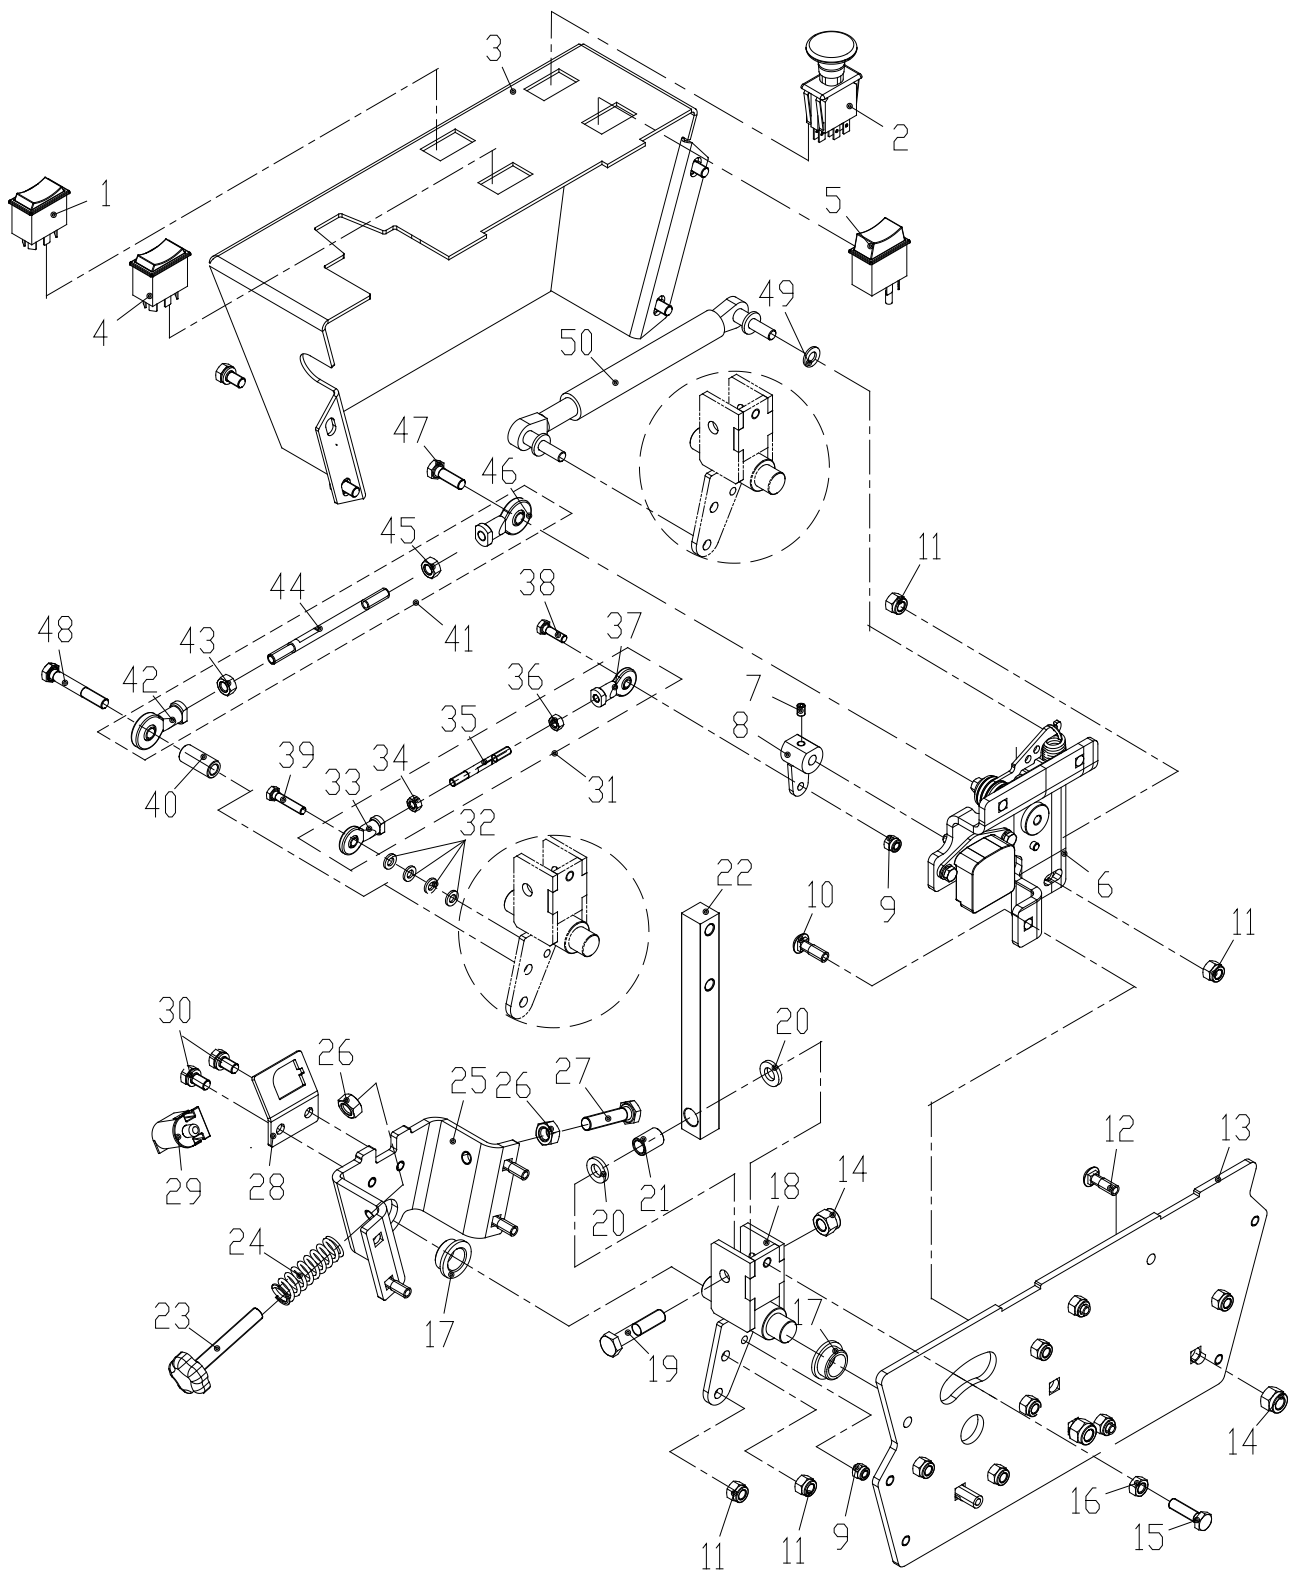

RIGHT CONTROL ARM

ITEM NO.	PART NO.	DESCRIPTION	QTY
2-1	R0200721-00	Blade high and low speed switch	1
2-2	R0200717-00	PTO switch	1
2-3	R0200455-00	Right contol cover	1
2-4	R0200719-00	High and low drive switch	1
2-5	R0200718-00	Linear actuator	1
2-6	R0200482-00	Right return assy	1
2-7	R0200564-00	Screw M6×6	1
2-8	R0200596-00	Shaft weldment	1
2-9	R0200518-00	Lock nut M6	2
2-10	R0200527-00	Bolt m8×25	7
2-11	R0200520-00	Lock nut M8	11
2-12	R0200506-00	Bolt M10×25	3
2-13	R0200457-00	Console plate	1
2-14	R0200514-00	Lock nut M10	4
2-15	R0200535-00	Bolt M8×30	1
2-16	R0200519-00	Nut M8	1
2-17	R0200614-00	Bearings	2
2-18	R0200589-00	Right swing arm weldment	1
2-19	R0200533-00	Bolt M10×50	1
2-20	R0200395-00	Nylon washer	2
2-21	R0200461-00	Sleeve	1
2-22	R0200468-00	Square rod	1
2-23	R0200680-00	Knob bolt	1
2-24	R0200698-00	Spring	1
2-25	R0200444-00	Mounting plate	1
2-26	R0200539-00	Nut M10	2
2-27	R0200537-00	Bolt M10×45	1
2-28	R0200438-00	Right switch mounting plate	1
2-29	R0200366-00	Parking switch	1
2-30	R0200380-00	Bolt assembly	6