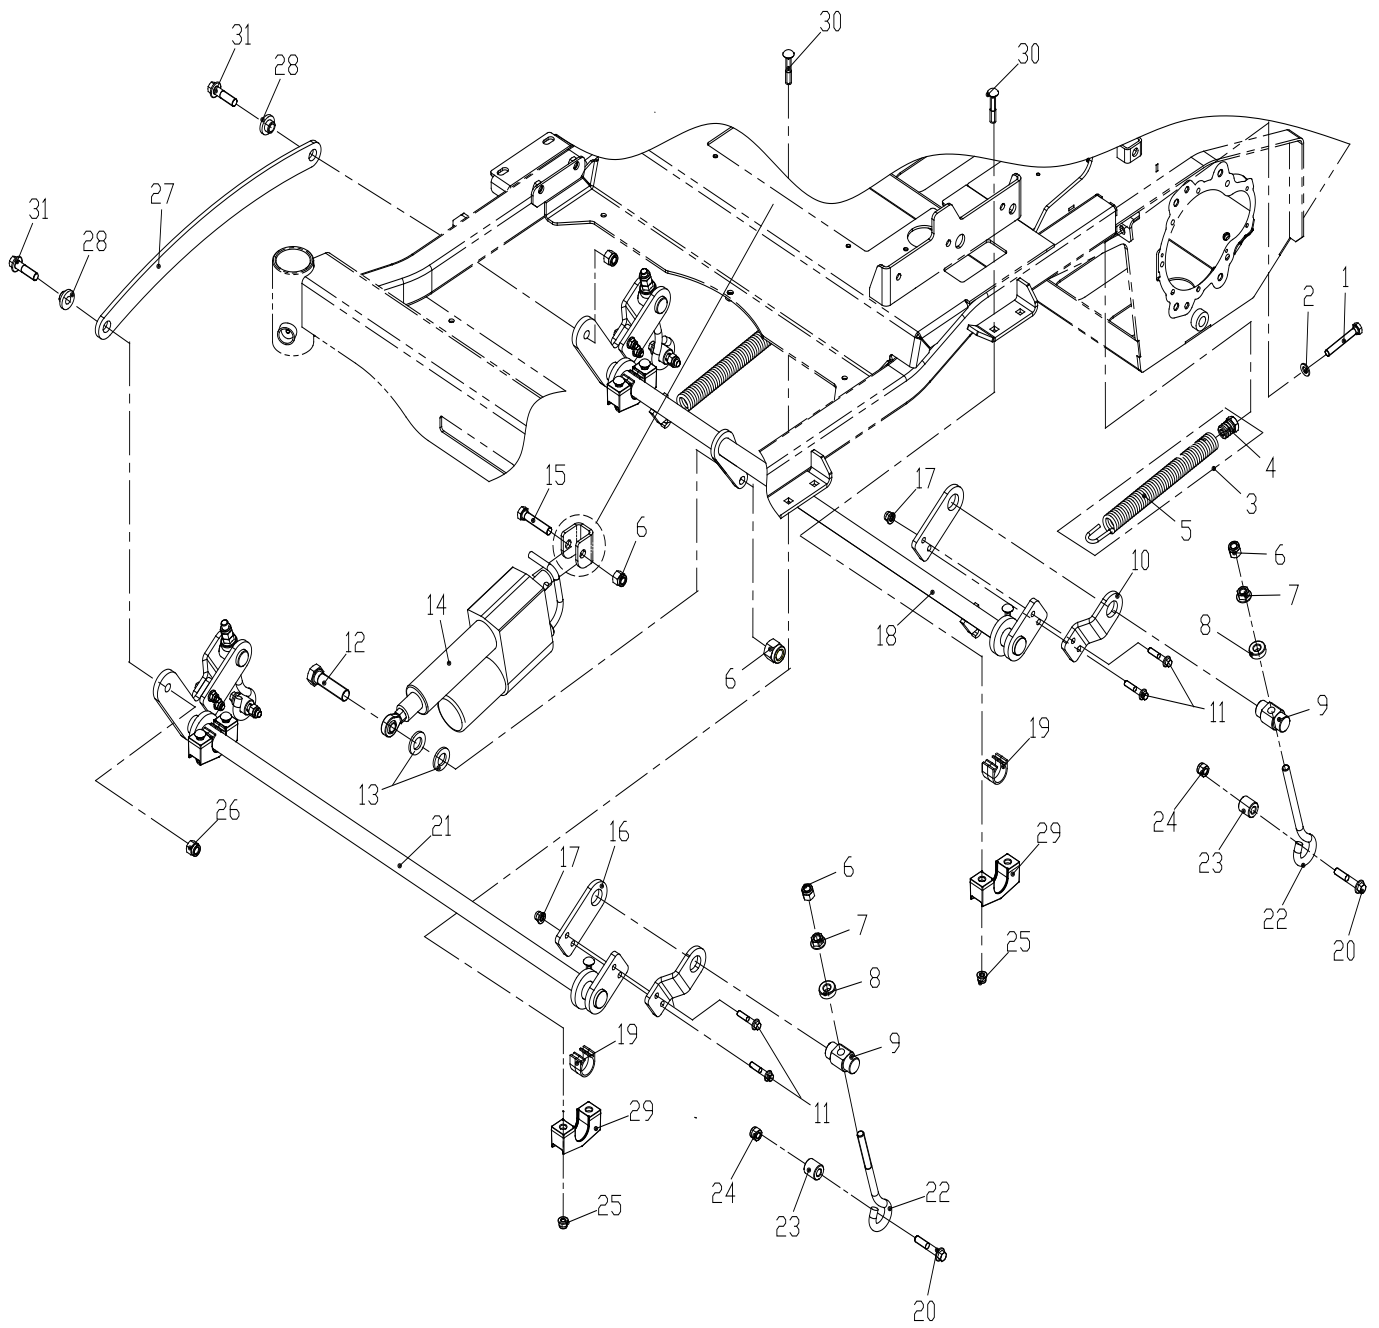

DECKLIFT ASSEMBLY

ITEM NO.	PART NO.	DESCRIPTION	QTY
6-1	R0200504-00	Bolt M10×70	2
6-2	R0200502-00	Washer	2
6-3	R0200672-00	Spring assembly	2
6-4	R0200595-00	Spring nut	1
6-5	R0200598-00	Spring	1
6-6	R0200515-00	Lock nut M12	6
6-7	R0200559-00	Nut M12	4
6-8	R0200700-00	Collar	4
6-9	R0200699-00	Trunion	4
6-10	R0200707-00	Outer mounting plate	4
6-11	R0200560-00	Bolt M8×40	8
6-12	R0200542-00	Bolt M12×45	1
6-13	R0200543-00	Washer	2
6-14	R0200713-00	Linear actuator	1
6-15	R0200497-00	Bolt M12×60	1
6-16	R0200706-00	Inner mounting plate	4
6-17	R0200496-00	Lock nut M8	8
6-18	R0200712-00	Rear shaft weldment	1
6-19	R0200737-00	Collar	4
6-20	R0200503-00	Bolt M10×55	2
6-21	R0200694-00	Front shaft weldment	1
6-22	R0200702-00	Eyebolt	4
6-23	R0200701-00	Spacer	4
6-24	R0200514-00	Lock nut M10	4
6-25	R0200521-00	Lock nut M10	8
6-26	R0200515-00	Lock nut M12	7
6-27	R0200704-00	Connection plate	1
6-28	R0200616-00	Spacer	2
6-29	R0200586-00	Shaft mount	4
6-30	R0200525-00	Bolt M10×50	8
6-31	R0200516-00	Bolt M12×45	2