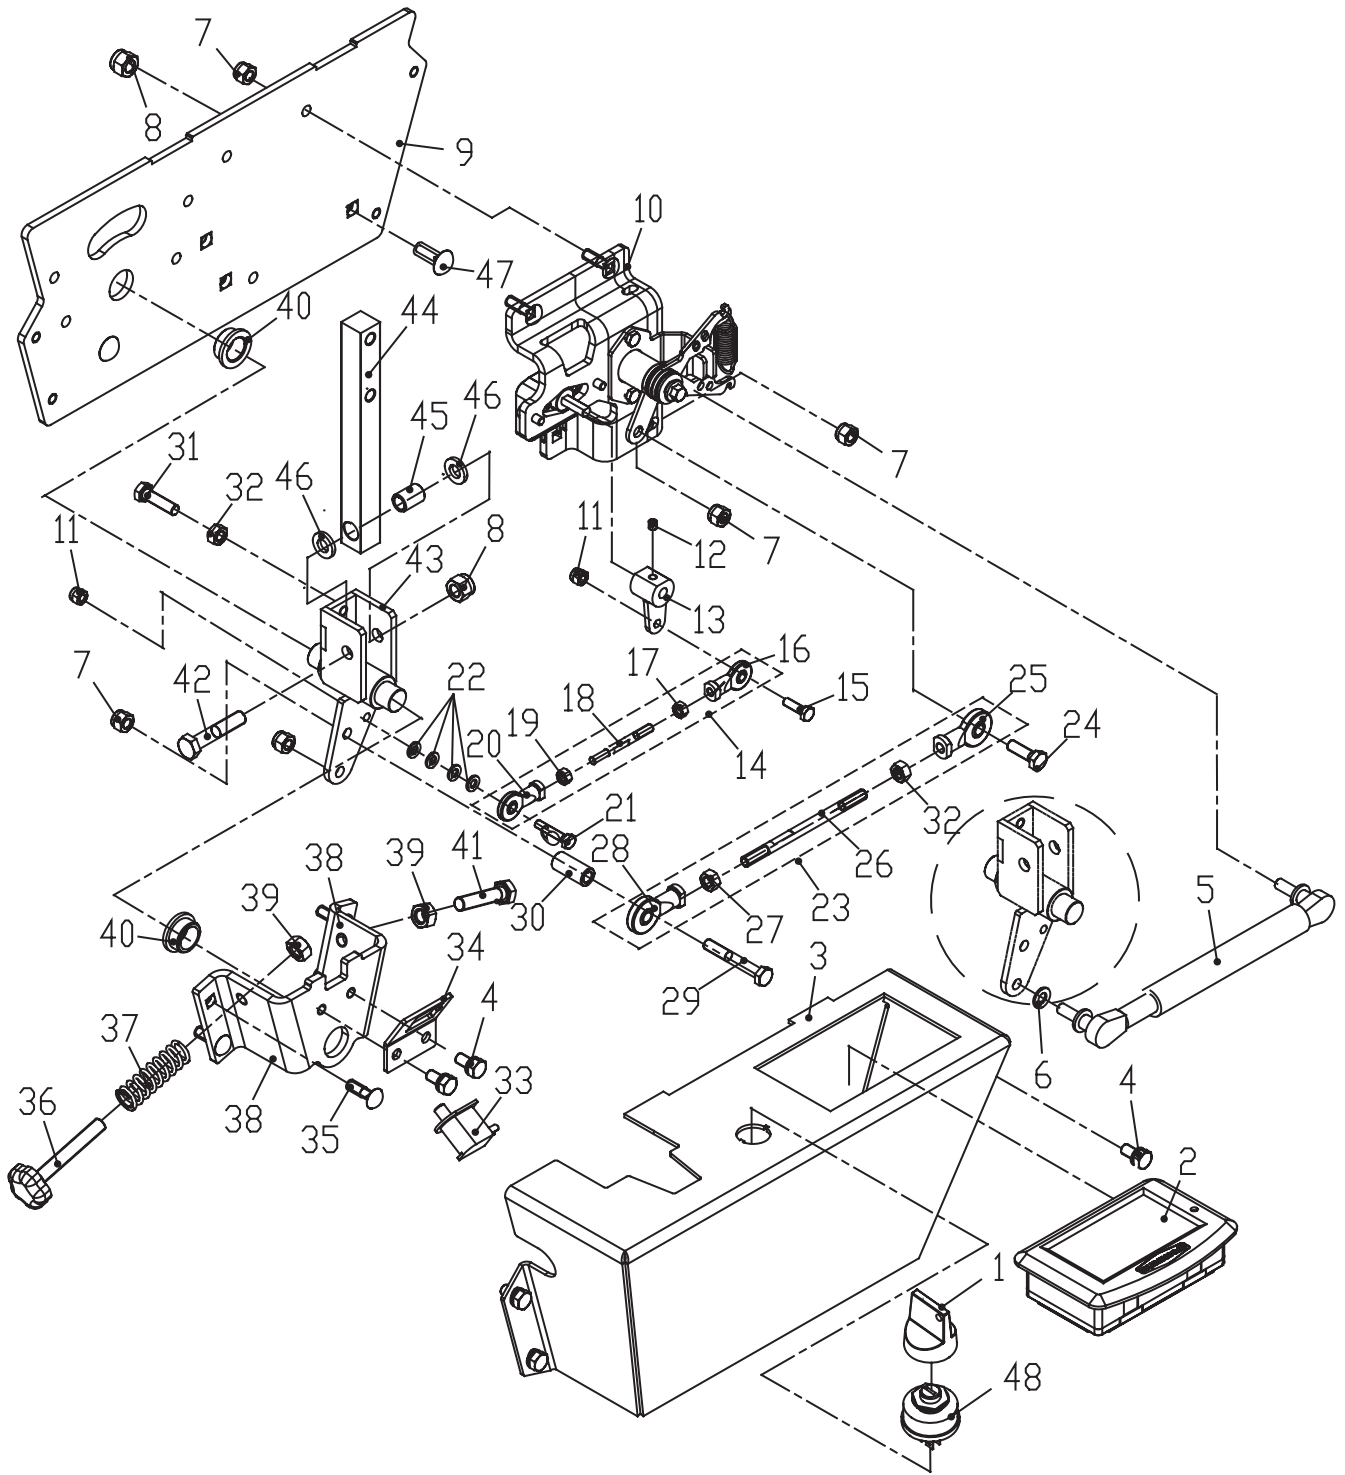

LEFT CONTROL ARM

ITEM NO.	PART NO.	DESCRIPTION	QTY
4-1	R0200763-00	Key	0
4-2	R0200728-00	4" LCD Display	1
4-3	R0200458-00	Left console	1
4-4	R0200380-00	Bolt assembly	6
4-5	R0200681-00	Damper	1
4-6	R0200548-00	Washer	1
4-7	R0200520-00	Lock nut M8	11
4-8	R0200514-00	Lock nut M10	4
4-9	R0200457-00	Console plate	1
4-10	R0200483-00	Left return assembly	1
4-11	R0200518-00	Lock nut M6	2
4-12	R0200564-00	Screw M6×6	1
4-13	R0200592-00	Left swing arm weldment	1
4-14	R0200362-00	Linkage	1
4-15	R0200384-00	Bolt M6×20	1
4-16	R0200381-00	Rod end M6	1
4-17	R0200382-00	Nut M6	1
4-18	R0200470-00	Adjustment screw	1
4-19	R0200383-00	Nut M6	1
4-20	R0200361-00	Rod end 6 (Left hand thread)	1
4-21	R0200385-00	Bolt M6×30	1
4-22	R0200547-00	Washer	4
4-23	R0200358-00	Linkage	1
4-24	R0200396-00	Bolt M8×25	1
4-25	R0200387-00	Rod end M8	1
4-26	R0200471-00	Screw	1
4-27	R0200563-00	Nut M8	1
4-28	R0200394-00	Rod end M8	1
4-29	R0200397-00	Bolt M8×55	1
4-30	R0200386-00	Spacer	1