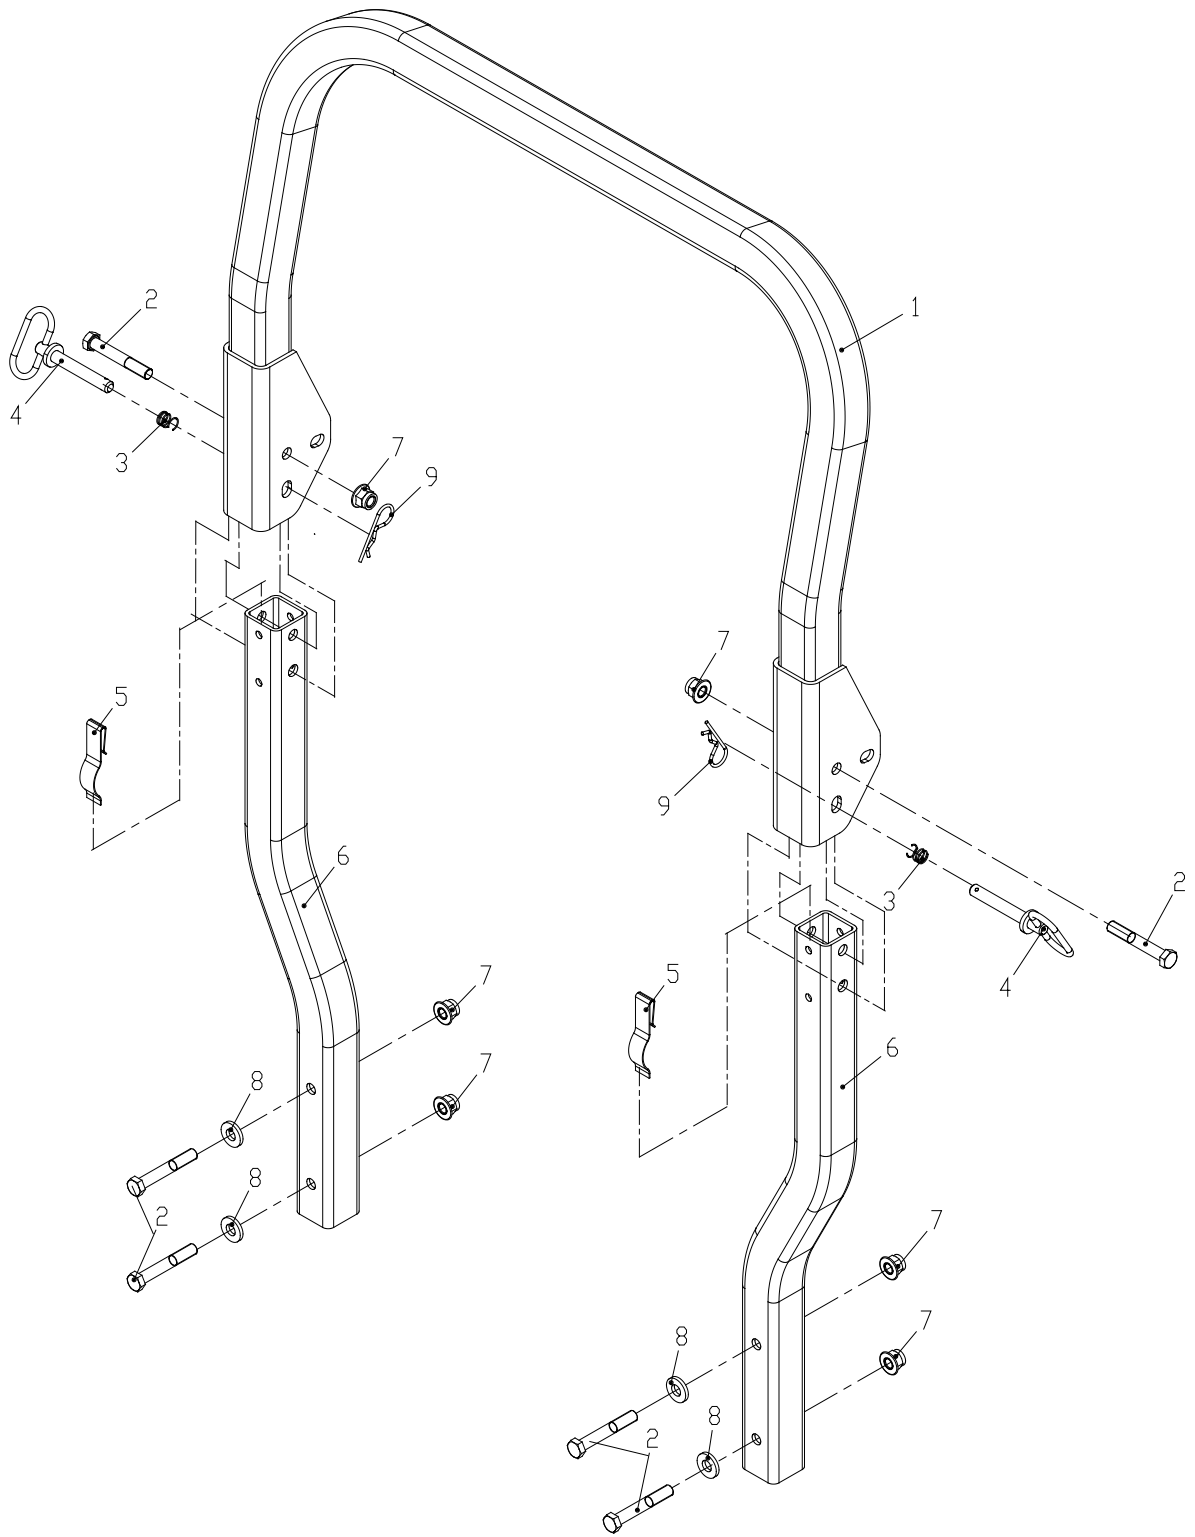

ROLL OVER PROTECTIVE STRUCTURE

ITEM NO.	PART NO.	DESCRIPTION	QTY
9-1	R0200593-00	Upper ROPS weldment	1
9-2	R0200401-00	Bolt M12×80	6
9-3	R0200402-00	Lock spring	2
9-4	R0200345-00	Pin	2
9-5	R0200403-00	Spring	2
9-6	R0200588-00	Lower ROPS tube	2
9-7	R0200369-00	Lock nut M12	6
9-8	R0200404-00	Washer	4
9-9	R0200469-00	Pin clevis	2