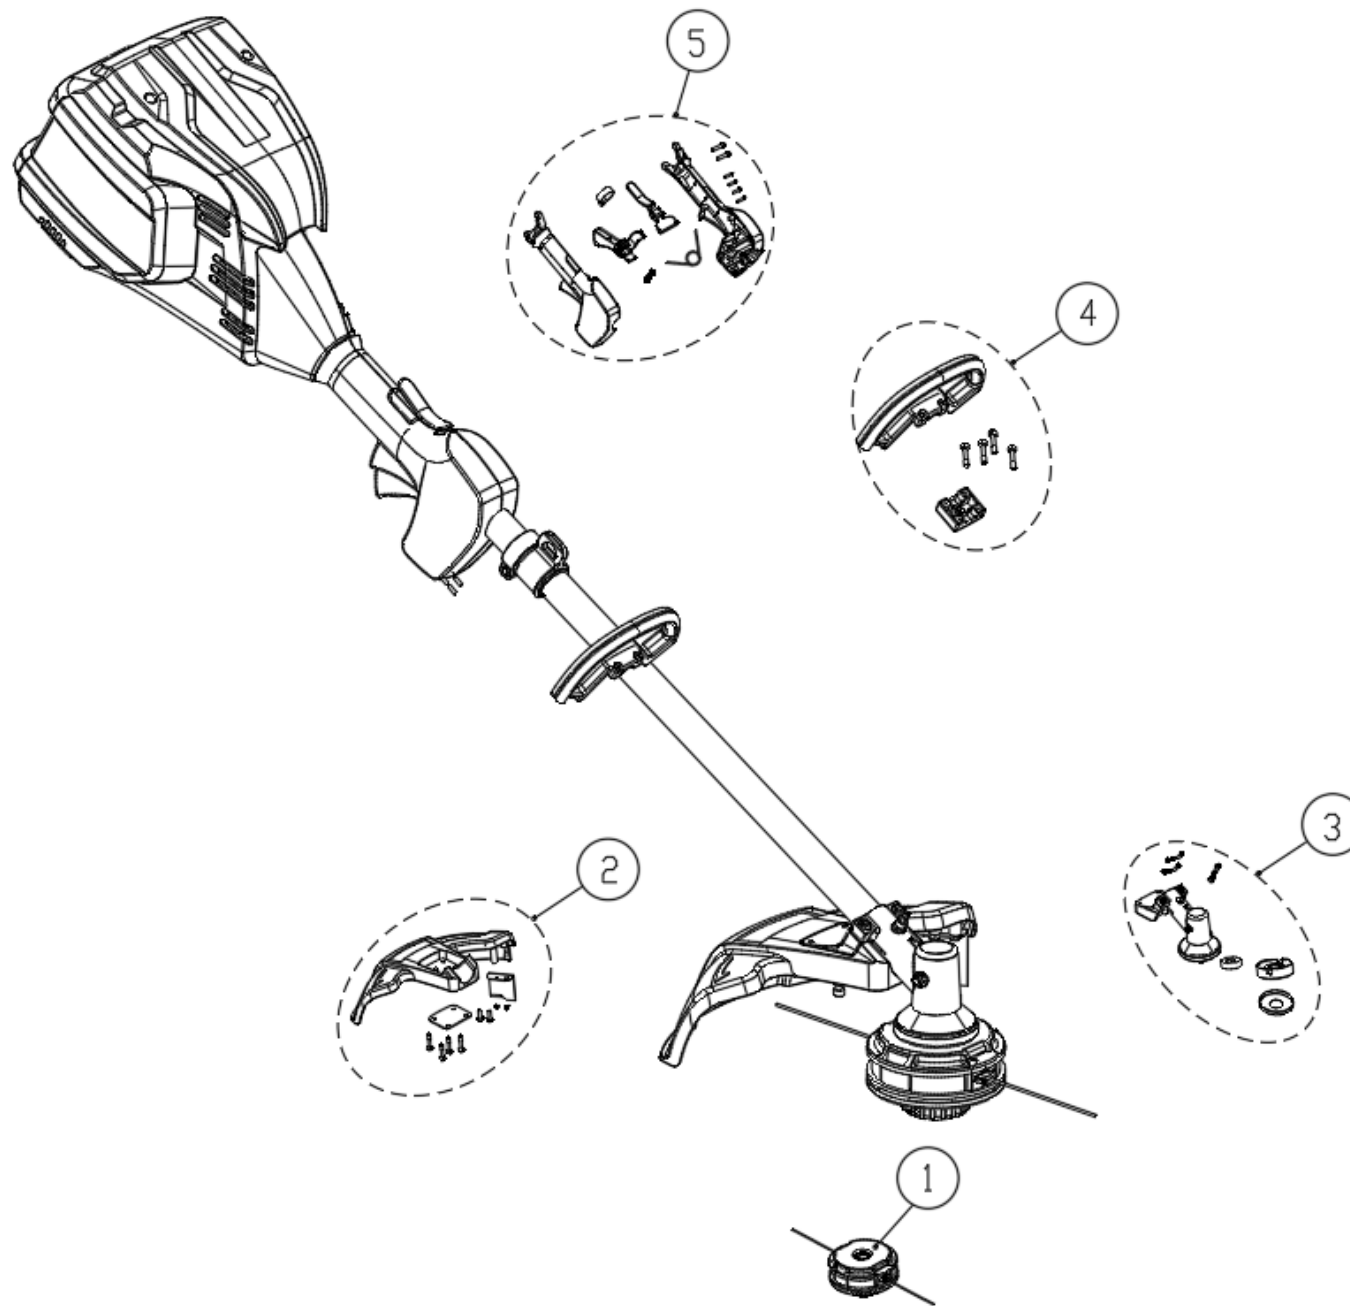

GT 160  
GC 82V commercial top mount trimmer  
2101302

GT 160  
GC 82V commercial top mount trimmer  
2101302

Item #	Part Number	Description
1	RB311121410A	Cutting Head
2	RB341101418	Guard Assembly
3	RB311601418	Lower End Assembly
4	RB34130334V	Auxiliary Handle Assembly
5	RB311021418A	Trigger Housing Kit