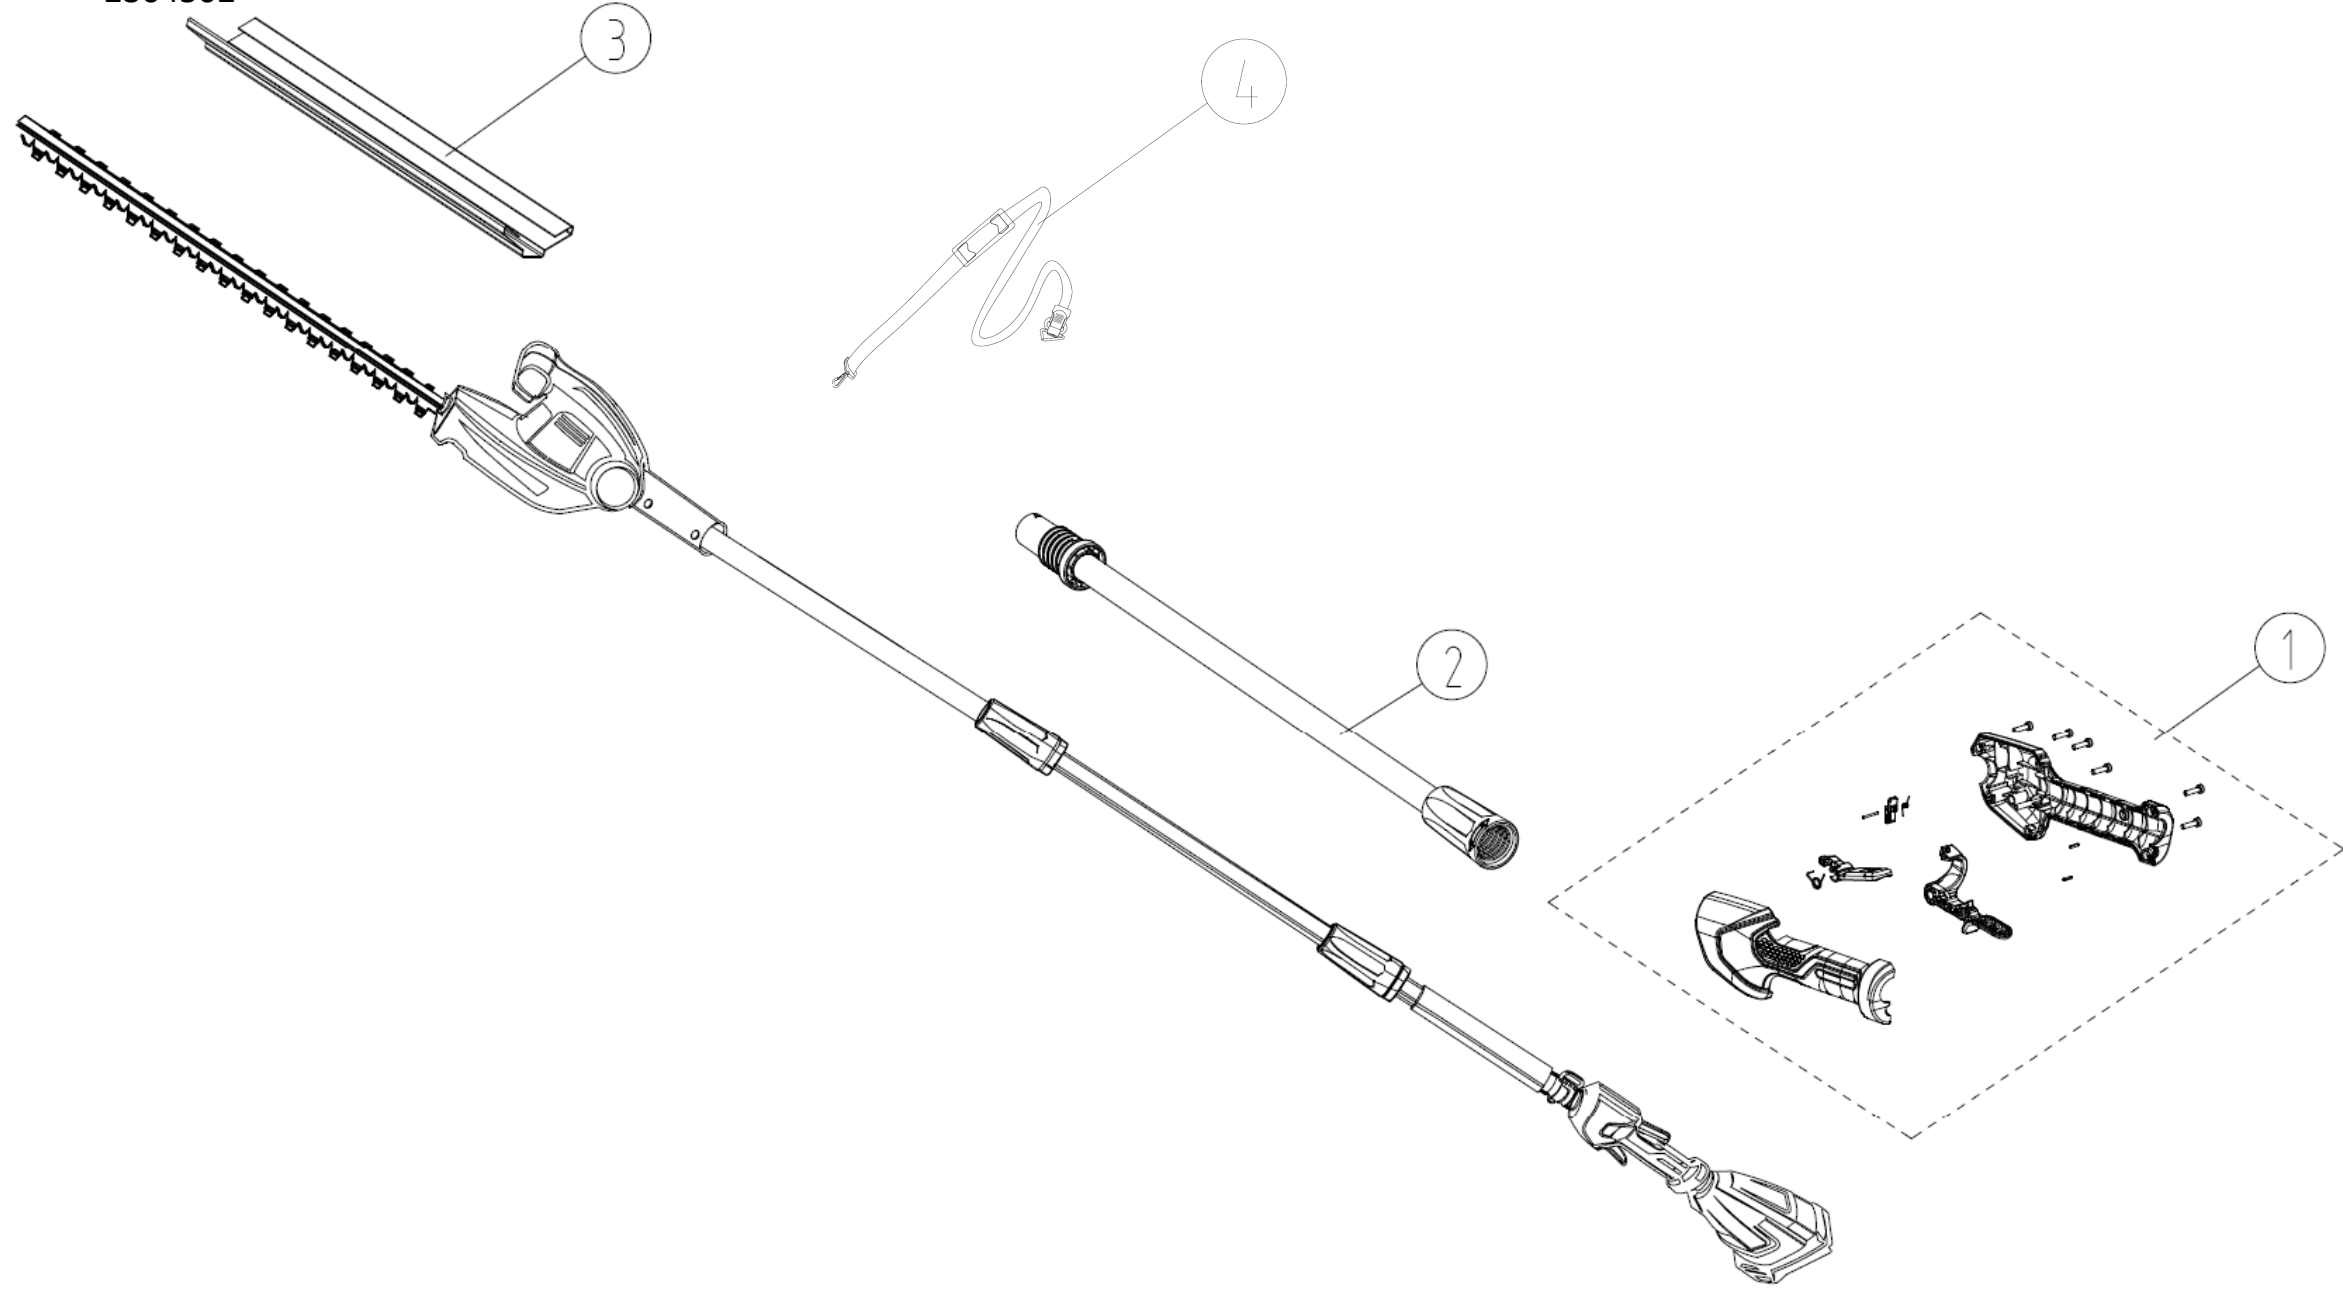

48PH18

GW 48V 18" Brushed Pole Hedge (Kitted)

2304502

48PH18

GW 48V 18"Brushed Pole Hedge (Kitted)

2304502

Item #	Part Number	Description
1	R0200858-00	Trigger Housing Kit
2	R0200040-00	Middle Pole Assembly
3	RB34110648	Blade Guard
4	RB37902144C	Harness