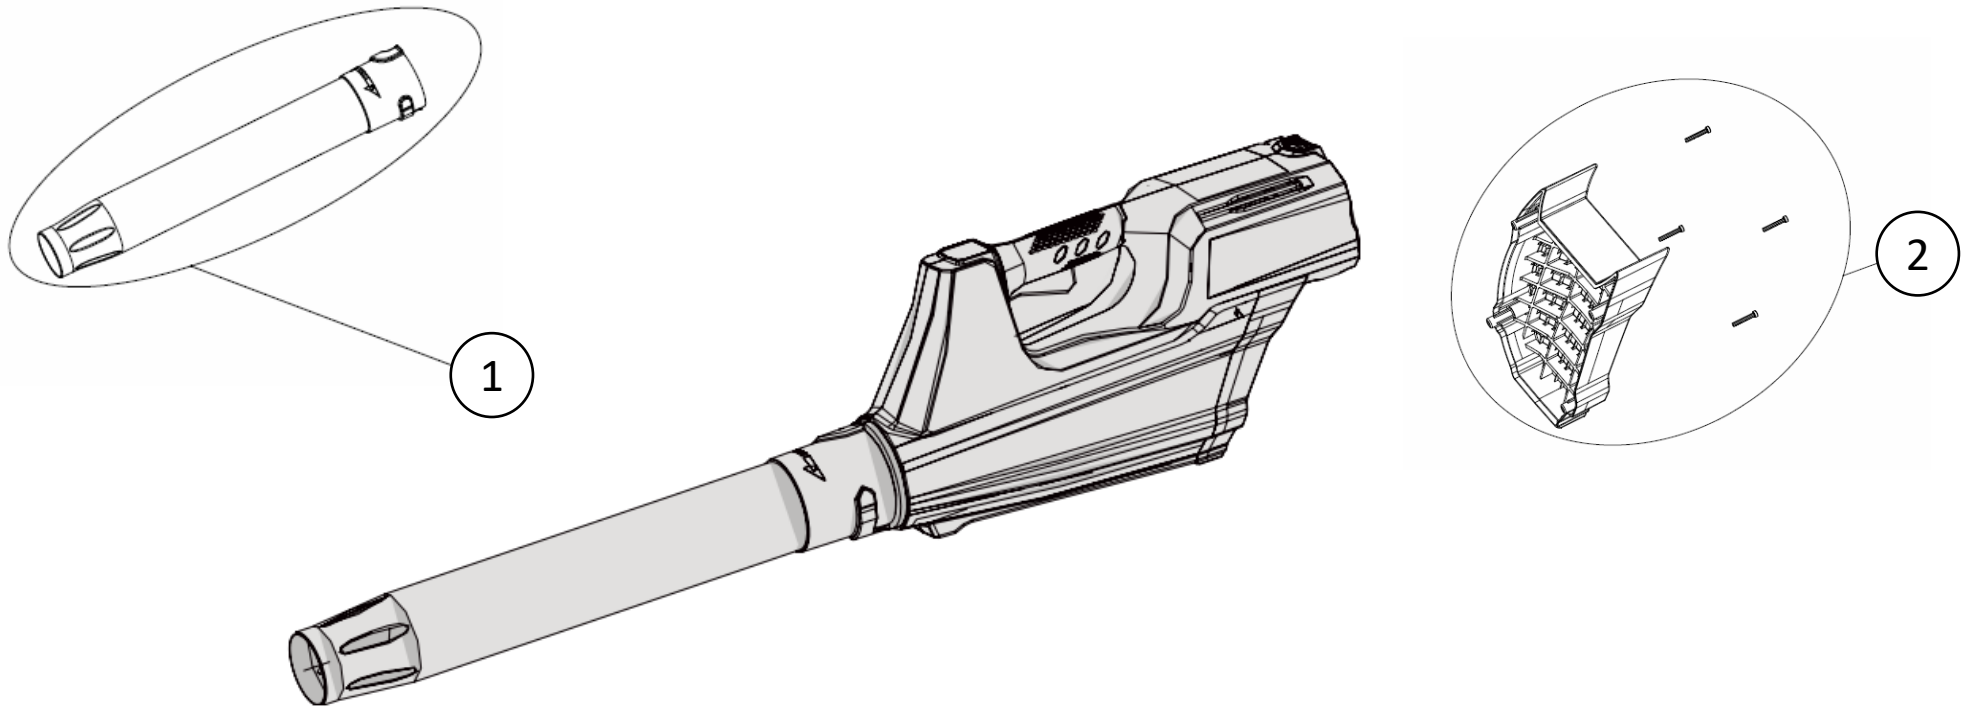

GB 500
GW 82V 125/mph 500/cfm BL Axial Blower
2402602

GB 500

GW 82V 125/mph 500/cfm BL Axial Blower

2402602

Item #	Part Number	Description
1	RB34103811B	Tube
2	RB34111811B	Intake Grill