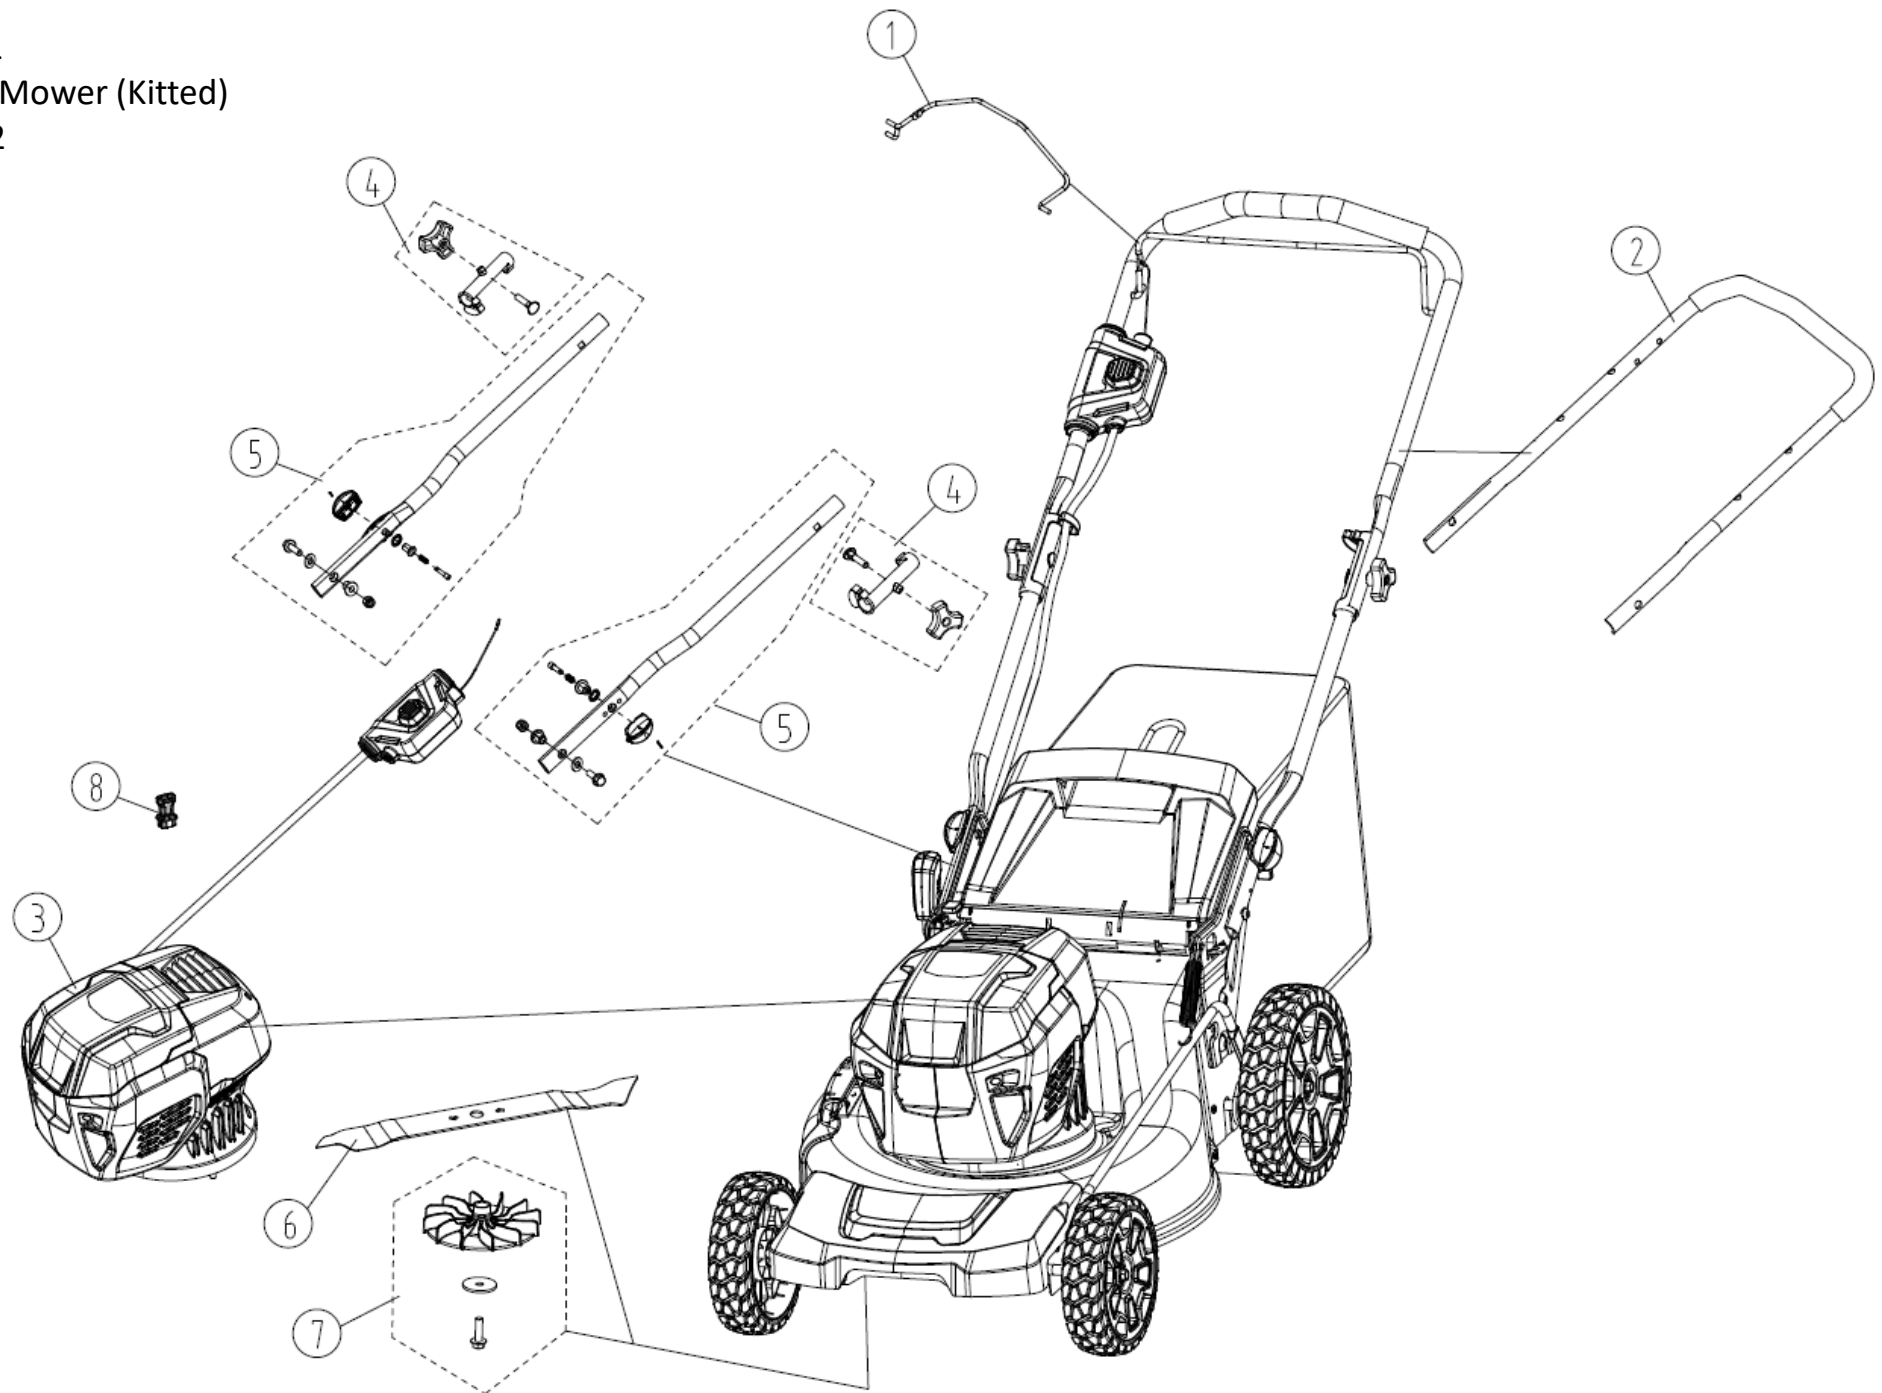

48PM21  
GW 48V 21" Brushless Mower (Kitted)  
2527002

48PM21  
GW 48V 21" Brushless Mower (Kitted)  
2527002

48PM21  
GW 48V 21" Brushless Mower (Kitted)  
2527002

48PM21

GW 48V 21" Brushless Mower (Kitted)

2527002

Deck And Wheels

Item #	Part Number	Description
1	R0200071-00	Height Adjust Handle Kit
2	RB333031560	Deck Bracket Assembly (Right)
3	RB341271179A	Rear Wheel Kit
4	RB311011179	Rear Axle Kit
5	RB311201546	Side Discharge Cover Assembly
6	R0200079-00	Deck Bracket Assembly (Left)
7	RB333011546	Height Adjust Rod Assembly
8	R0200080-00	Deck
9	RB341281179A	Front Wheel Kit
10	RB311021179	Front Axle Kit

Handles and Controls

1	R0200059-00	Main Bail
2	R0200077-00	Upper Handle Assembly
3	R0200872-00	Power head and Switch Assembly
4	RB341291179A	Handle Connection Kit
5	RB333121179A	Lower Handle Kit
6	RB333041179	Blade
7	RB341191179V1	Blade Fan Kit
8	R0200075-00	Key