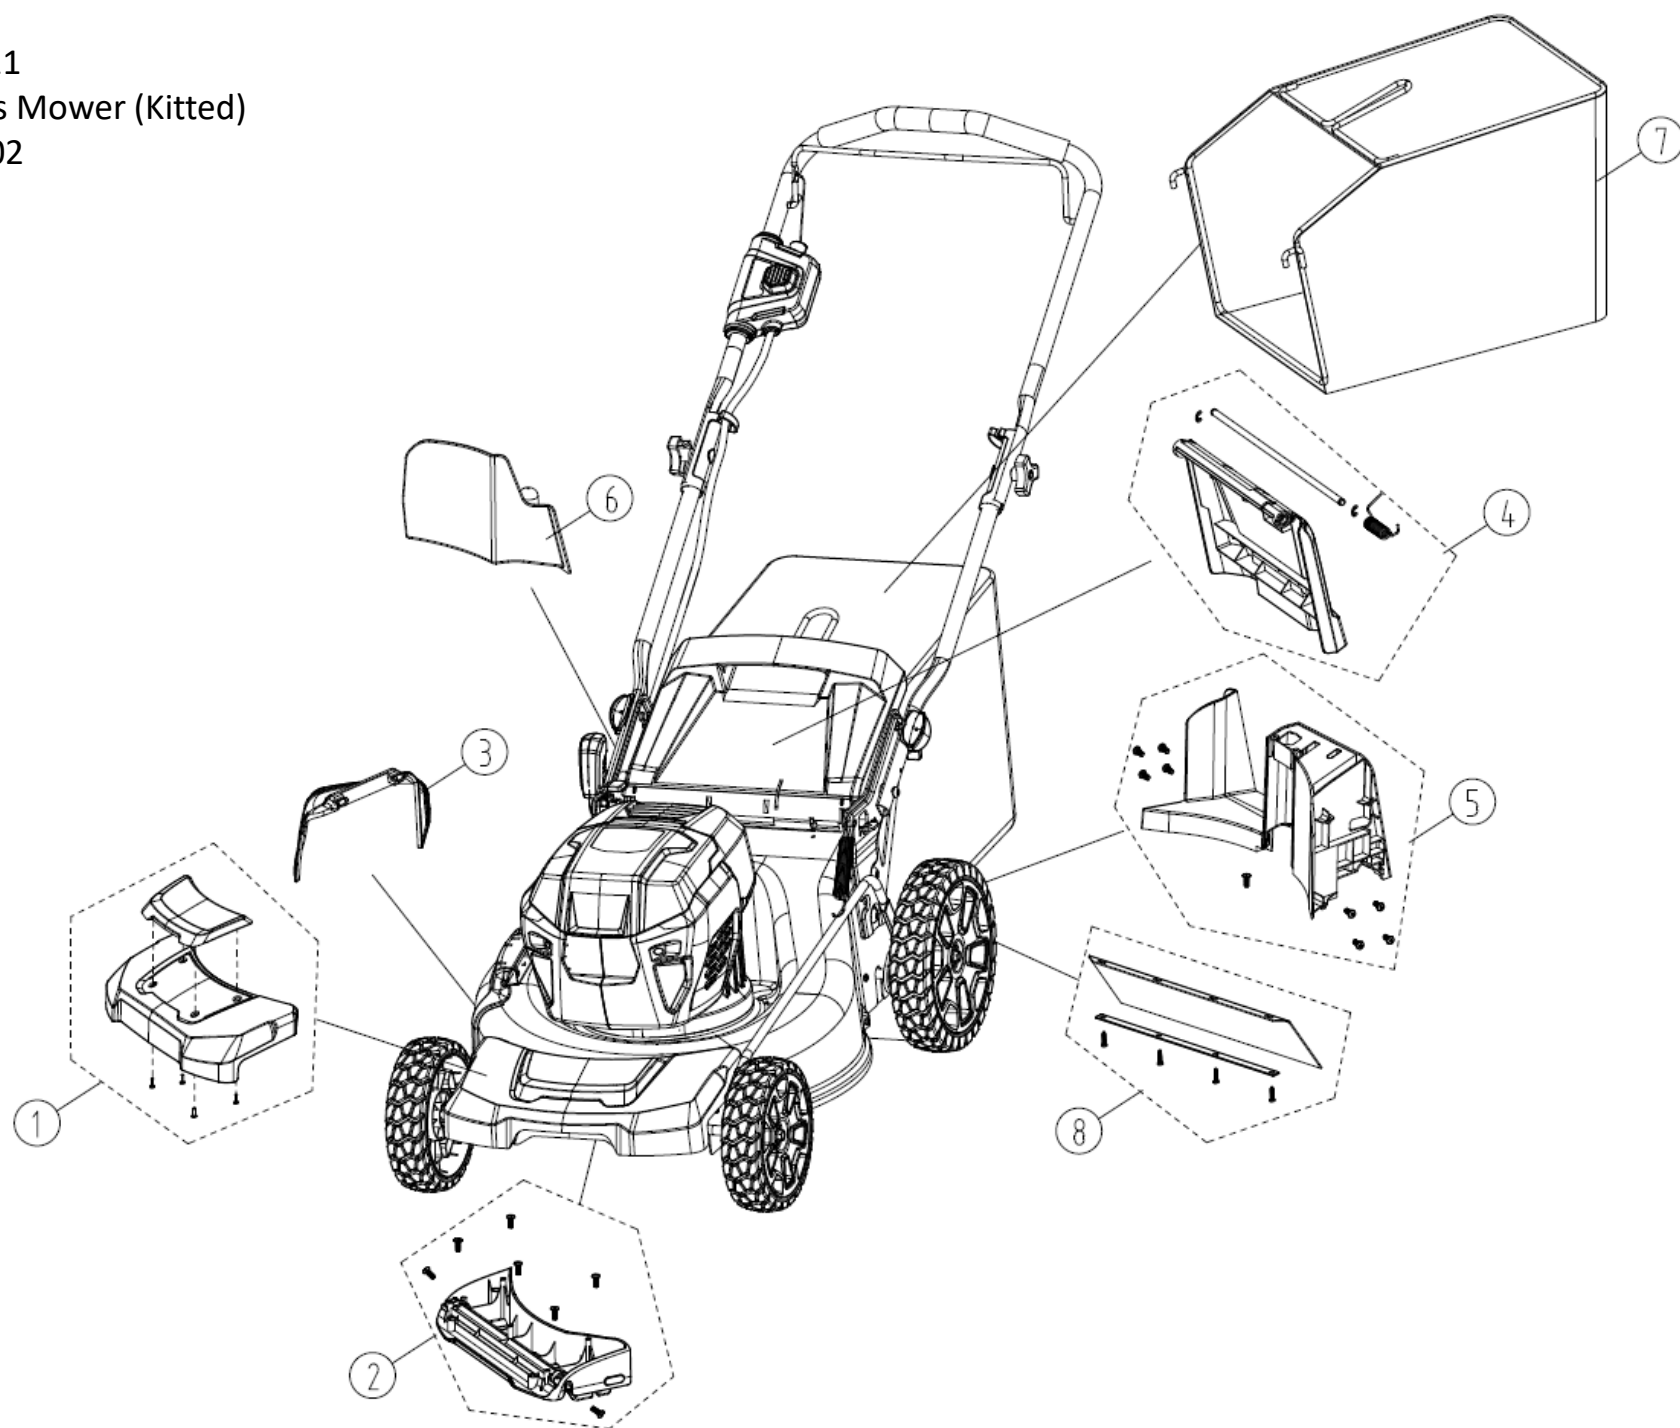

48PM21  
GW 48V 21" Brushless Mower (Kitted)  
2527002

48PM21  
GW 48V 21" Brushless Mower (Kitted)  
2527002

48PM21  
GW 48V 21" Brushless Mower (Kitted)  
2527002

48PM21

GW 48V 21" Brushless Mower (Kitted)

2527002

Deck And Wheels

Item #	Part Number	Description
1	R0200071-00	Height Adjust Handle Kit
2	RB333031560	Deck Bracket Assembly (Right)
3	RB341271179A	Rear Wheel Kit
4	RB311011179	Rear Axle Kit
5	RB311201546	Side Discharge Cover Assembly
6	R0200079-00	Deck Bracket Assembly (Left)
7	RB333011546	Height Adjust Rod Assembly
8	R0200080-00	Deck
9	RB341281179A	Front Wheel Kit
10	RB311021179	Front Axle Kit