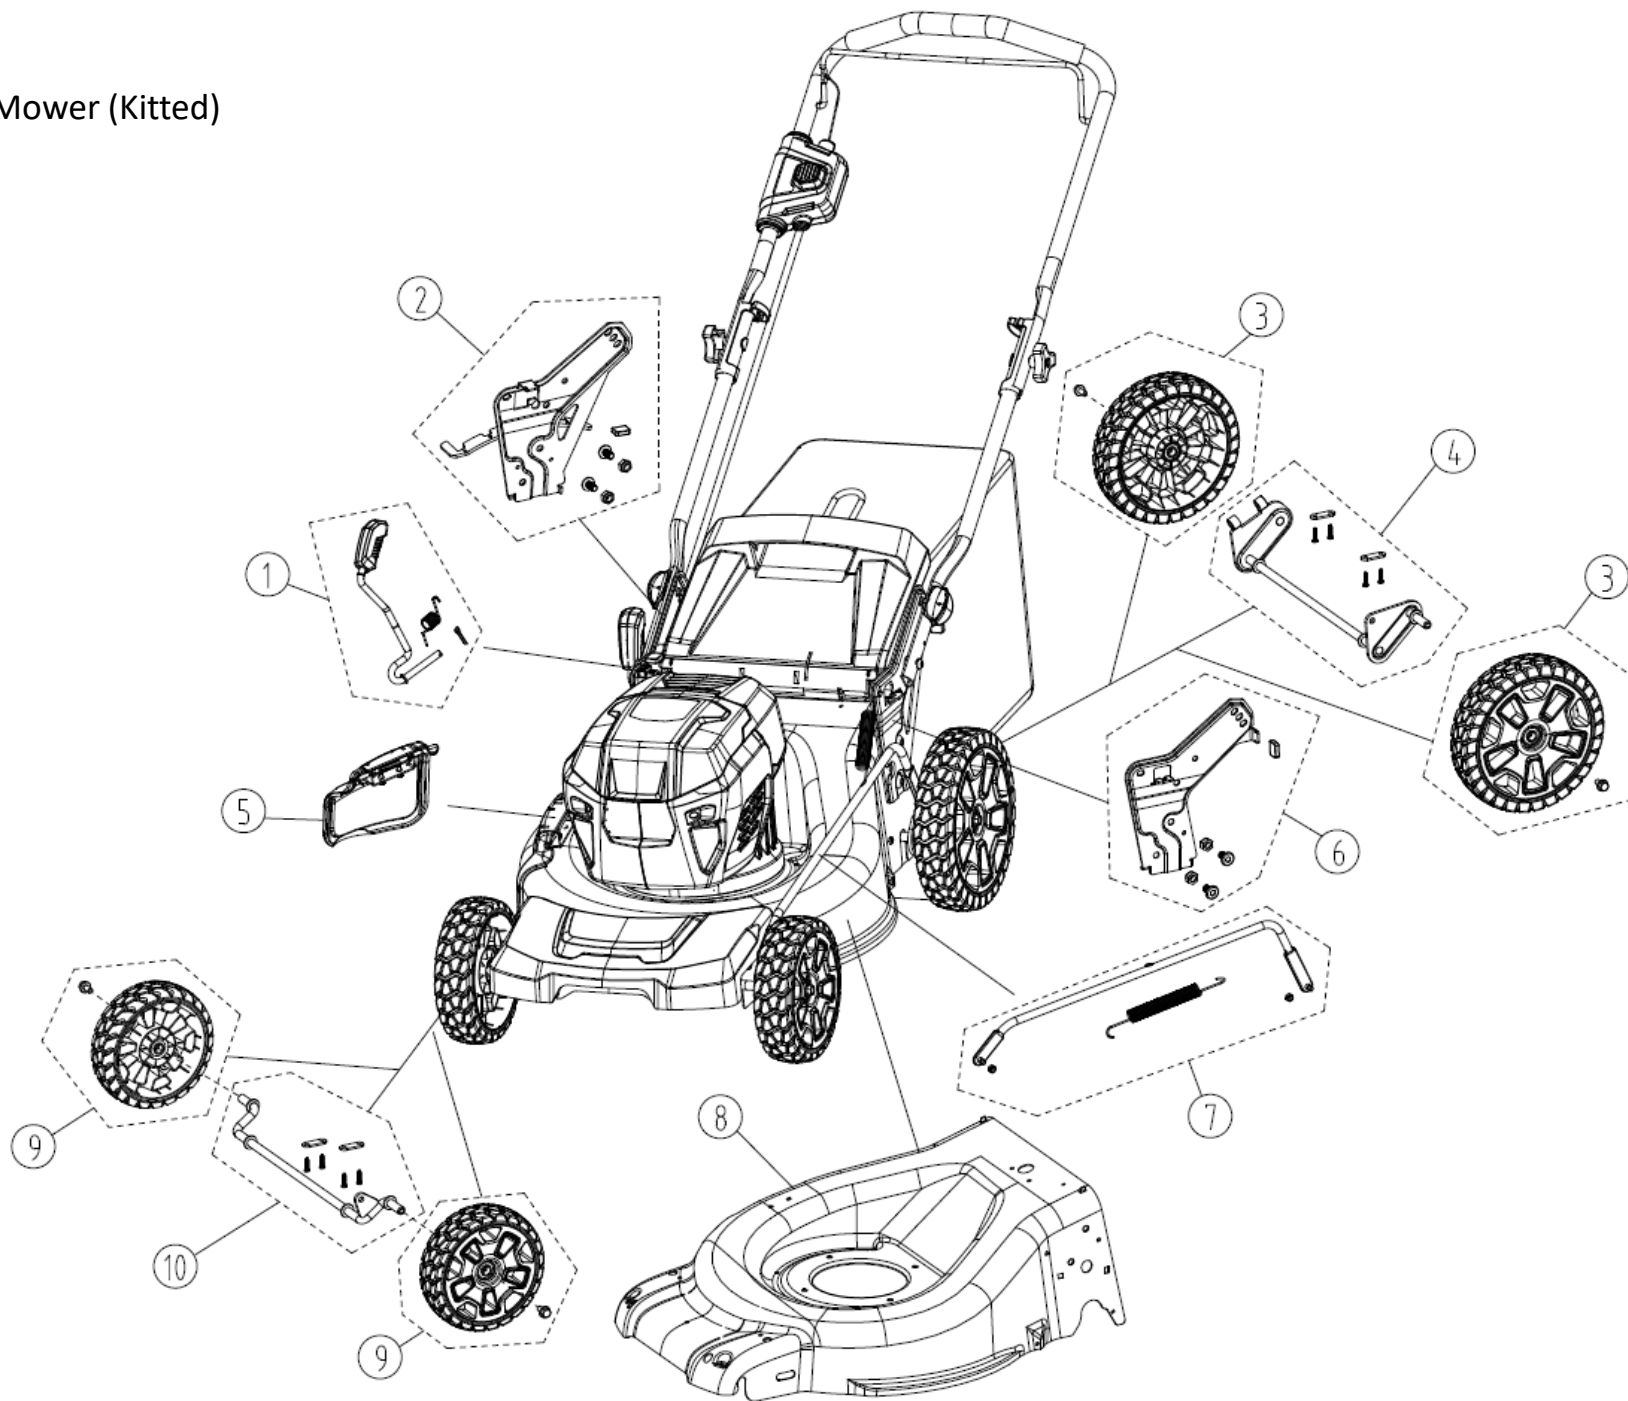

48PM21  
GW 48V 21" Brushless Mower (Kitted)  
2527002

48PM21  
GW 48V 21" Brushless Mower (Kitted)  
2527002

48PM21  
GW 48V 21" Brushless Mower (Kitted)  
2527002

48PM21

GW 48V 21" Brushless Mower (Kitted)

2527002

Deck And Wheels

Item #	Part Number	Description
1	R0200071-00	Height Adjust Handle Kit
2	RB333031560	Deck Bracket Assembly (Right)
3	RB341271179A	Rear Wheel Kit
4	RB311011179	Rear Axle Kit
5	RB311201546	Side Discharge Cover Assembly
6	R0200079-00	Deck Bracket Assembly (Left)
7	RB333011546	Height Adjust Rod Assembly
8	R0200080-00	Deck
9	RB341281179A	Front Wheel Kit
10	RB311021179	Front Axle Kit