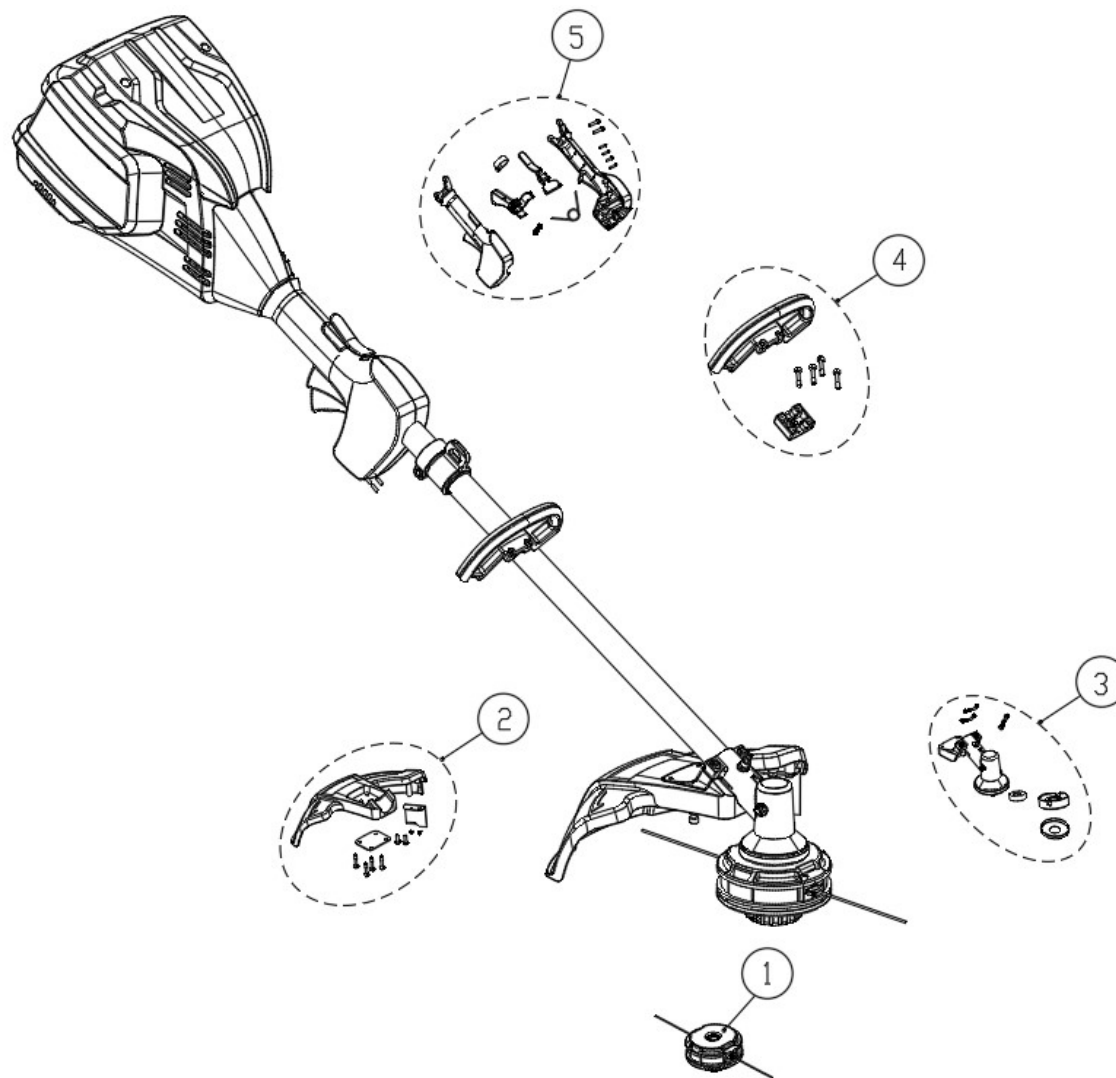

GT 160
GC 82V commercial top mount trimmer
2101302

GT 160
GC 82V commercial top mount trimmer
2101302

Item #	Part Number	Description
1	RB311121410A	Cutting Head
2	RB341101418	Guard Assembly
3	RB311601418	Lower End Assembly
4	RB34130334V	Auxiliary Handle Assembly
5	RB311021418A	Trigger Housing Kit