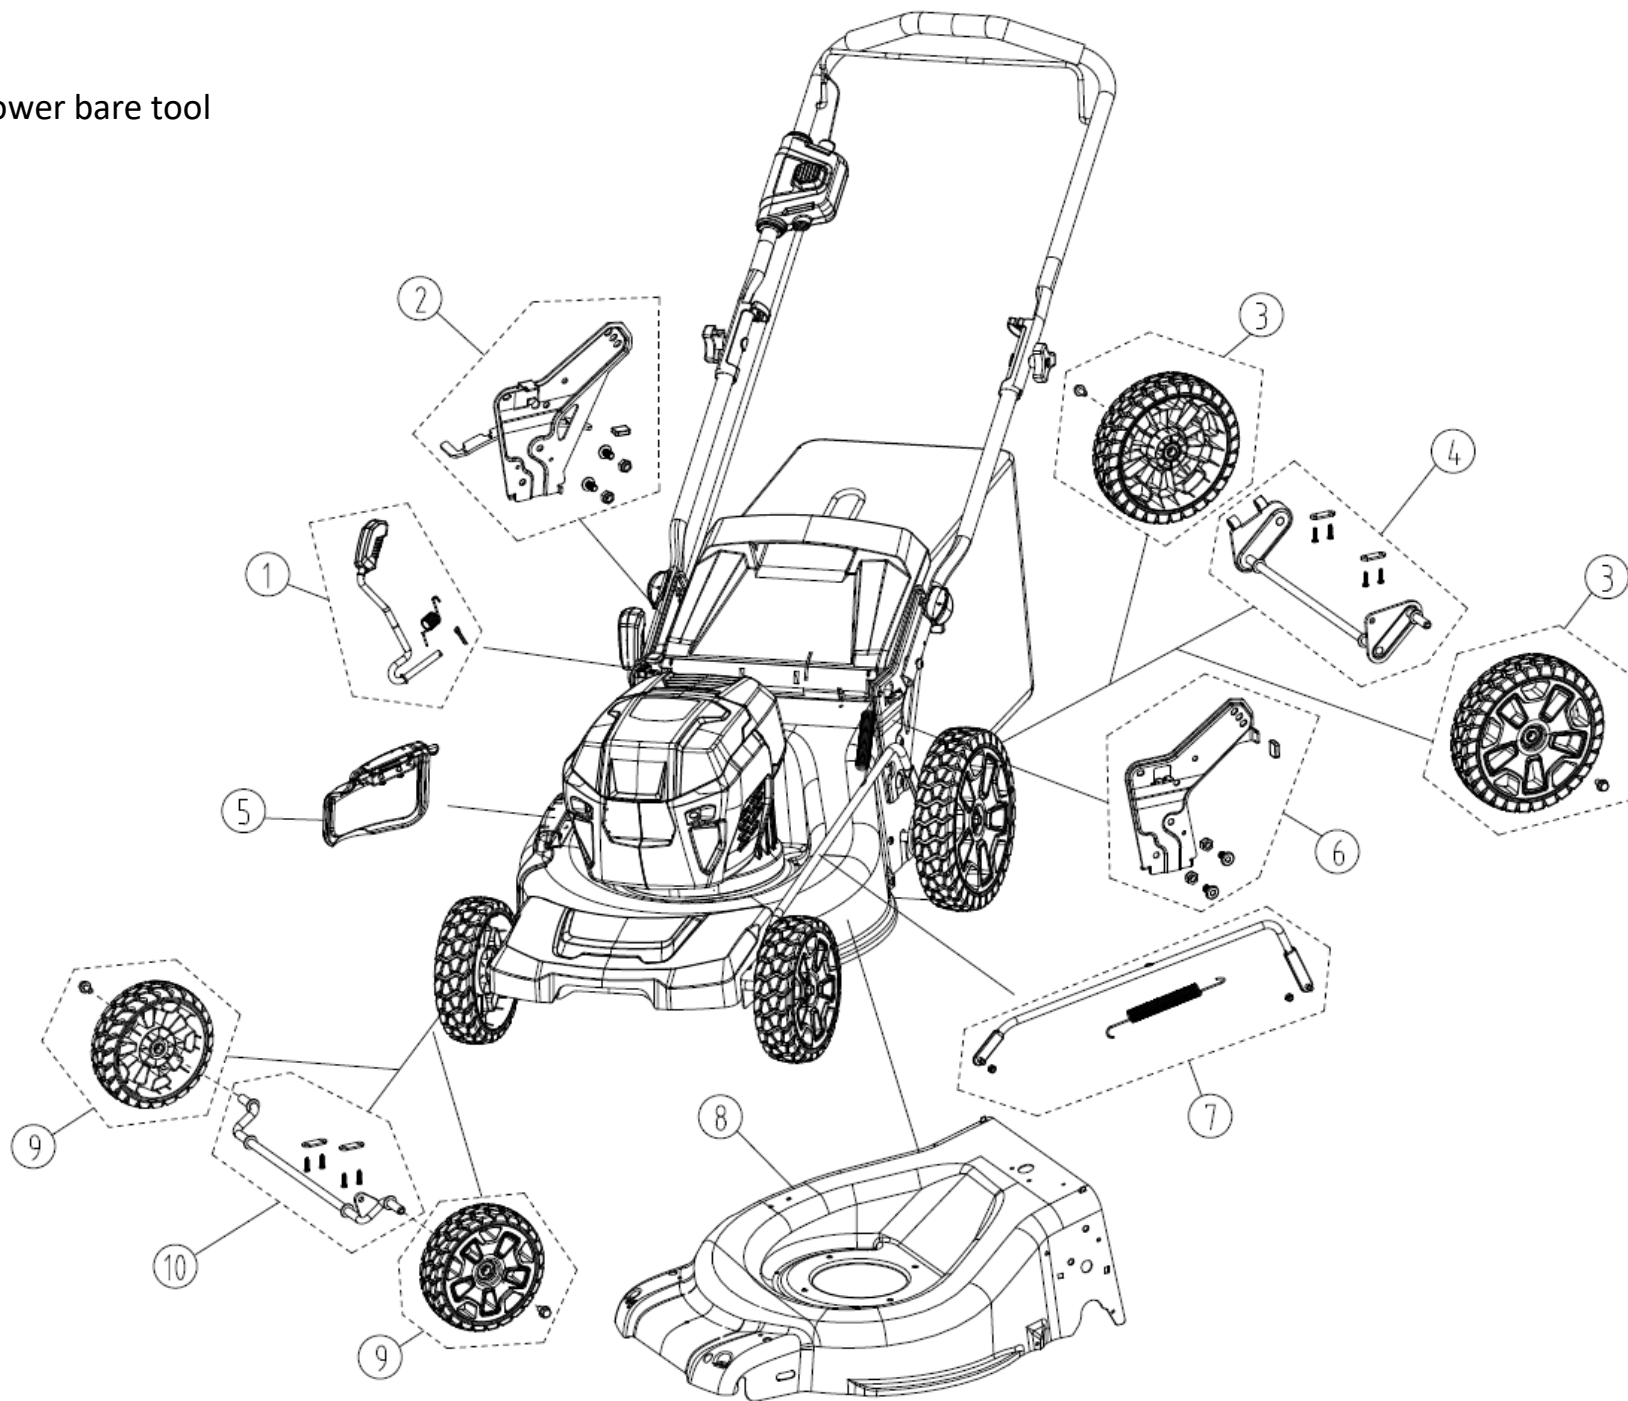

LME456  
GW 48V 21" brushless mower bare tool  
2518302  
Deck and Wheels

LME457  
GW 48V 21" brushless mower bare tool  
2518302  
Handles and Controls

LME457  
GW 48V 21" brushless mower bare tool  
2518302  
Housings

LME457

GW 48V 21" brushless mower bare tool

2518302

Deck And Wheels		
Item #	Part Number	Description
1	R0200071-00	Height Adjust Handle Kit
2	RB333031560	Deck Bracket Assembly (Right)
3	RB341271179A	Rear Wheel Kit
4	RB311011179	Rear Axle Kit
5	RB311201546	Side Discharge Cover Assembly
6	R0200079-00	Deck Bracket Assembly (Left)
7	RB333011546	Height Adjust Rod Assembly
8	R0200080-00	Deck
9	RB341281179A	Front Wheel Kit
10	RB311021179	Front Axle Kit