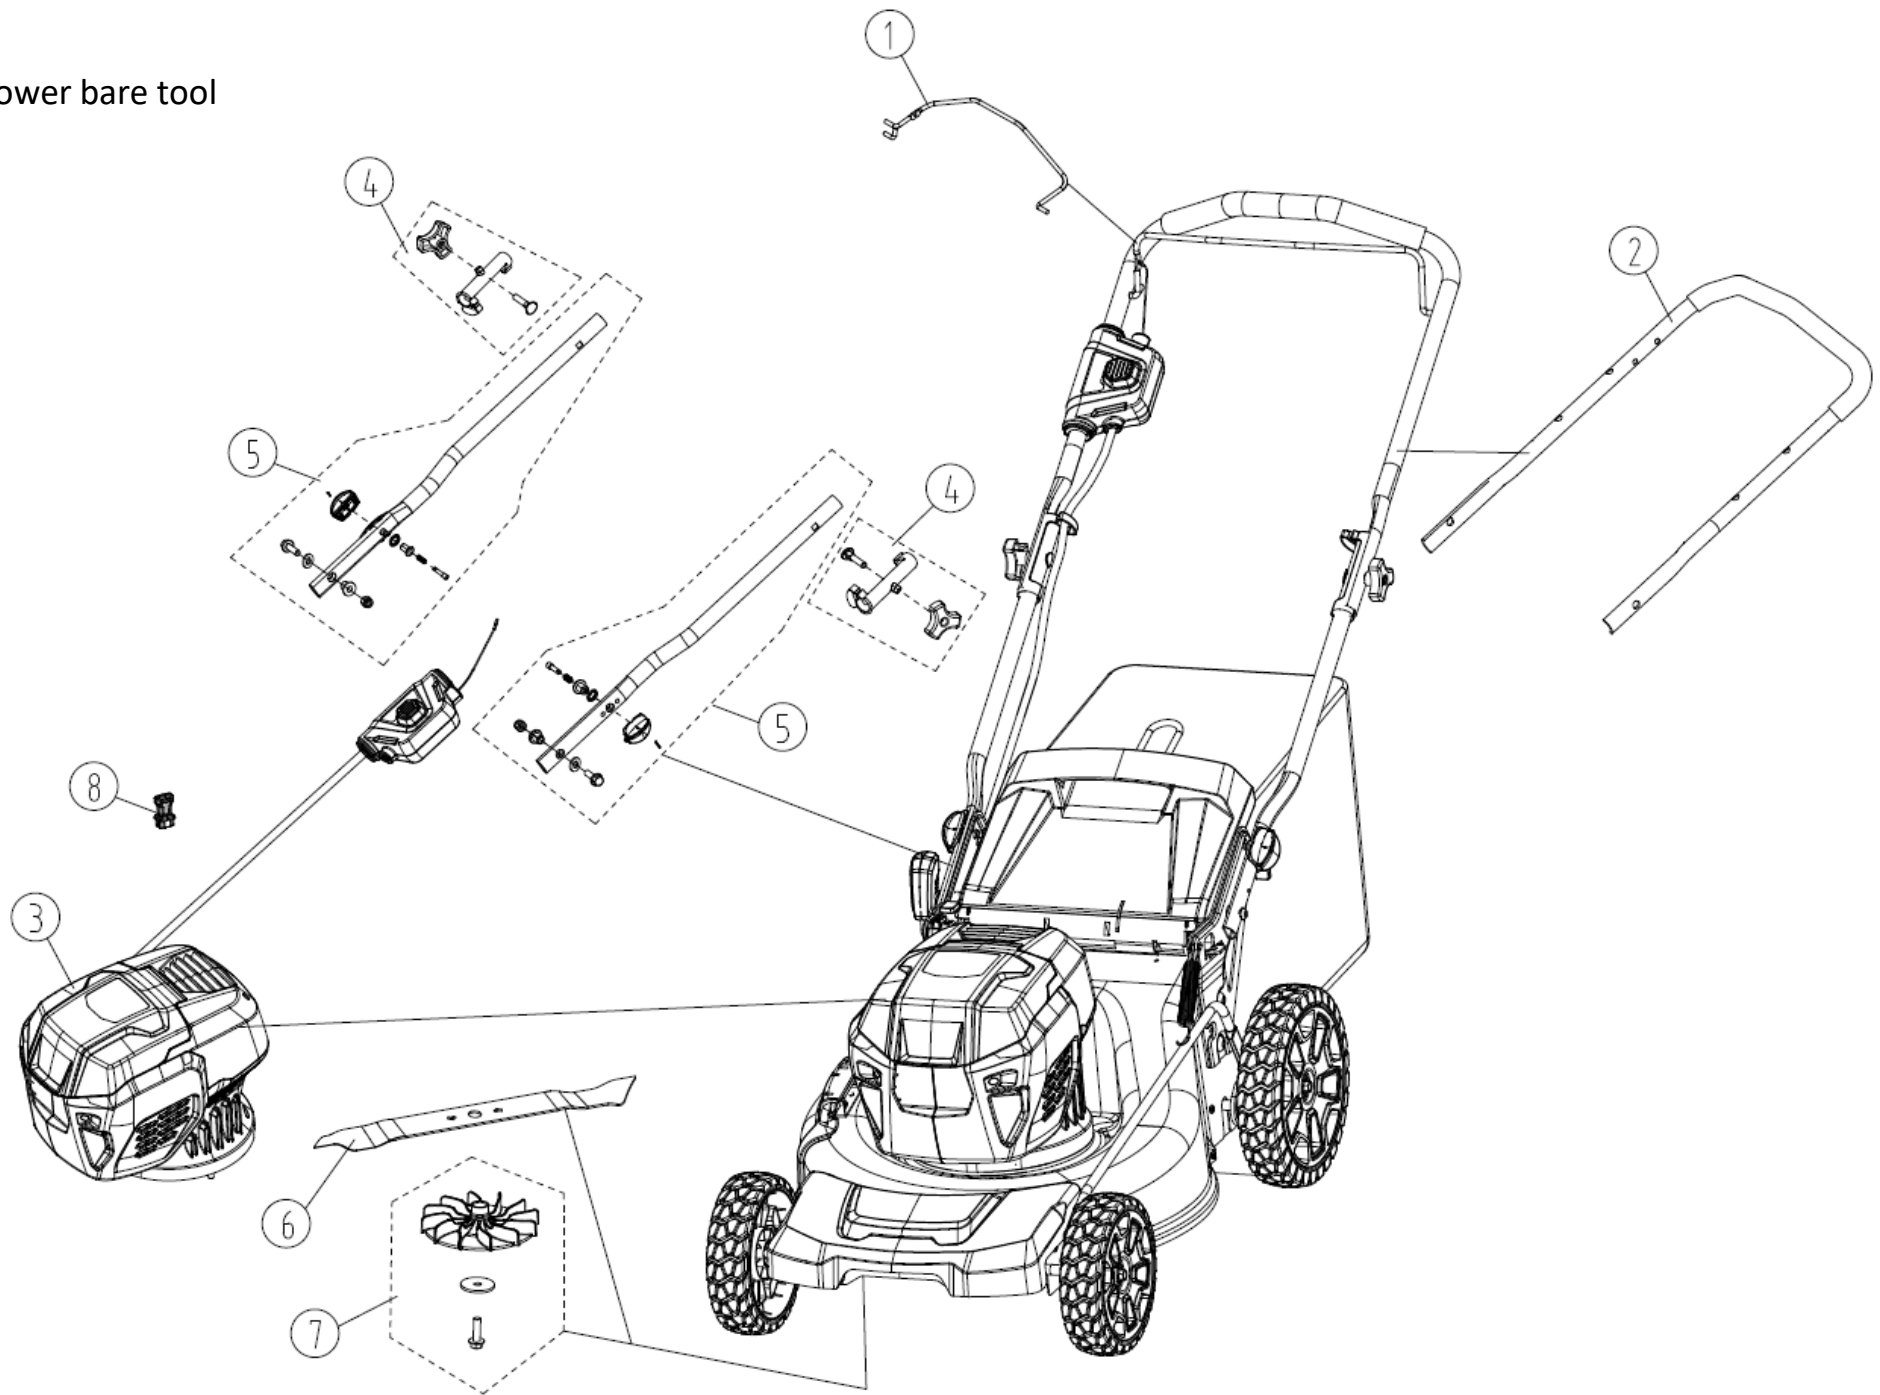

LME456  
GW 48V 21" brushless mower bare tool  
2518302  
Deck and Wheels

LME457  
GW 48V 21" brushless mower bare tool  
2518302  
Handles and Controls

LME457  
GW 48V 21" brushless mower bare tool  
2518302  
Housings

LME457

GW 48V 21" brushless mower bare tool

2518302

Deck And Wheels		
Item #	Part Number	Description
1	R0200071-00	Height Adjust Handle Kit
2	RB333031560	Deck Bracket Assembly (Right)
3	RB341271179A	Rear Wheel Kit
4	RB311011179	Rear Axle Kit
5	RB311201546	Side Discharge Cover Assembly
6	R0200079-00	Deck Bracket Assembly (Left)
7	RB333011546	Height Adjust Rod Assembly
8	R0200080-00	Deck
9	RB341281179A	Front Wheel Kit
10	RB311021179	Front Axle Kit

Handles and Controls		
1	R0200059-00	Main Bail
2	R0200077-00	Upper Handle Assembly
3	R0200872-00	Power head and Switch Assembly
4	RB341291179A	Handle Connection Kit
5	RB333121179A	Lower Handle Kit
6	RB333041179	Blade
7	RB341191179V1	Blade Fan Kit
8	R0200075-00	Key