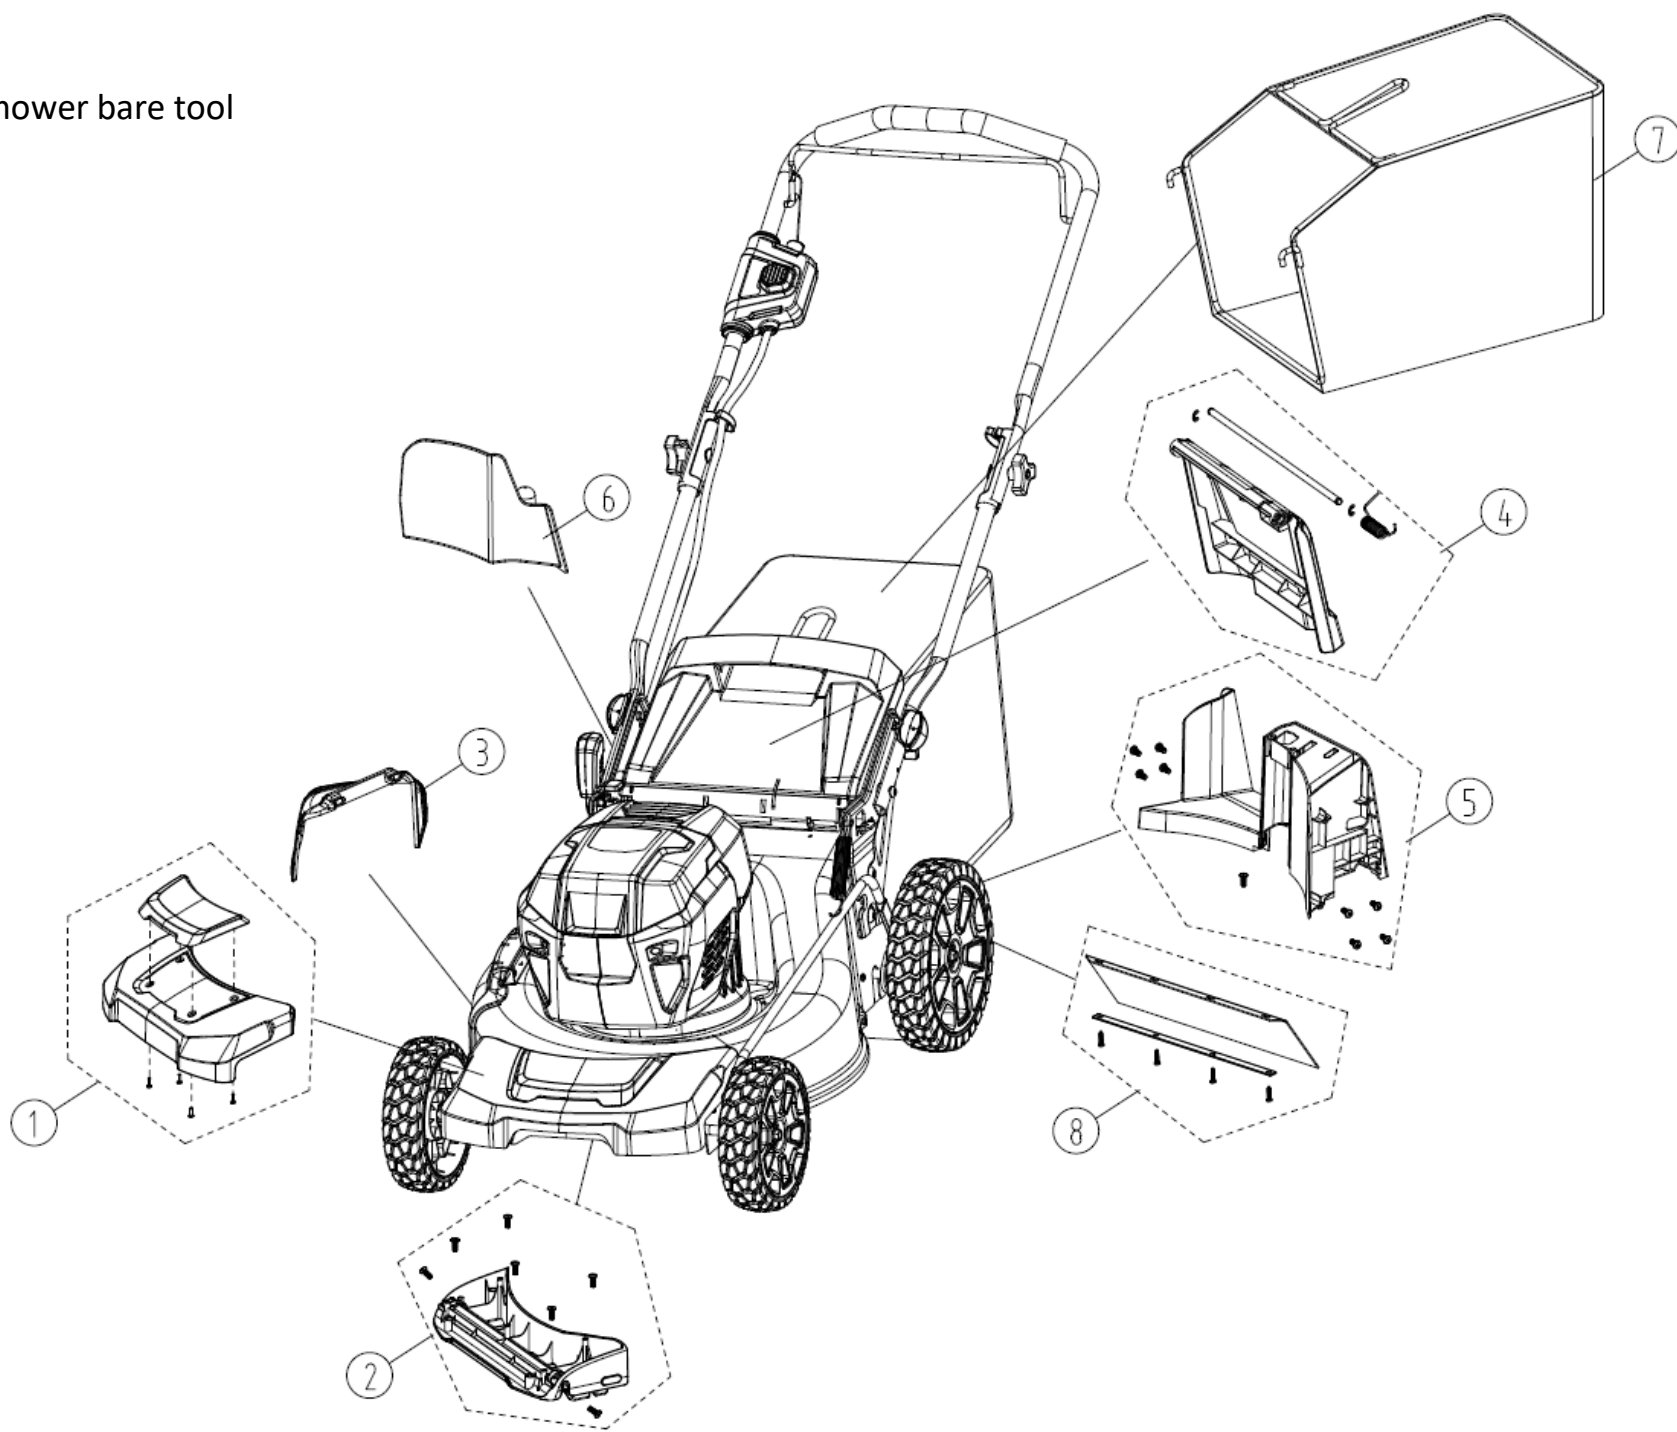

LME456  
GW 48V 21" brushless mower bare tool  
2518302  
Deck and Wheels

LME457  
GW 48V 21" brushless mower bare tool  
2518302  
Handles and Controls

LME457  
GW 48V 21" brushless mower bare tool  
2518302  
Housings

LME457

GW 48V 21" brushless mower bare tool

2518302

Deck And Wheels		
Item #	Part Number	Description
1	R0200071-00	Height Adjust Handle Kit
2	RB333031560	Deck Bracket Assembly (Right)
3	RB341271179A	Rear Wheel Kit
4	RB311011179	Rear Axle Kit
5	RB311201546	Side Discharge Cover Assembly
6	R0200079-00	Deck Bracket Assembly (Left)
7	RB333011546	Height Adjust Rod Assembly
8	R0200080-00	Deck
9	RB341281179A	Front Wheel Kit
10	RB311021179	Front Axle Kit