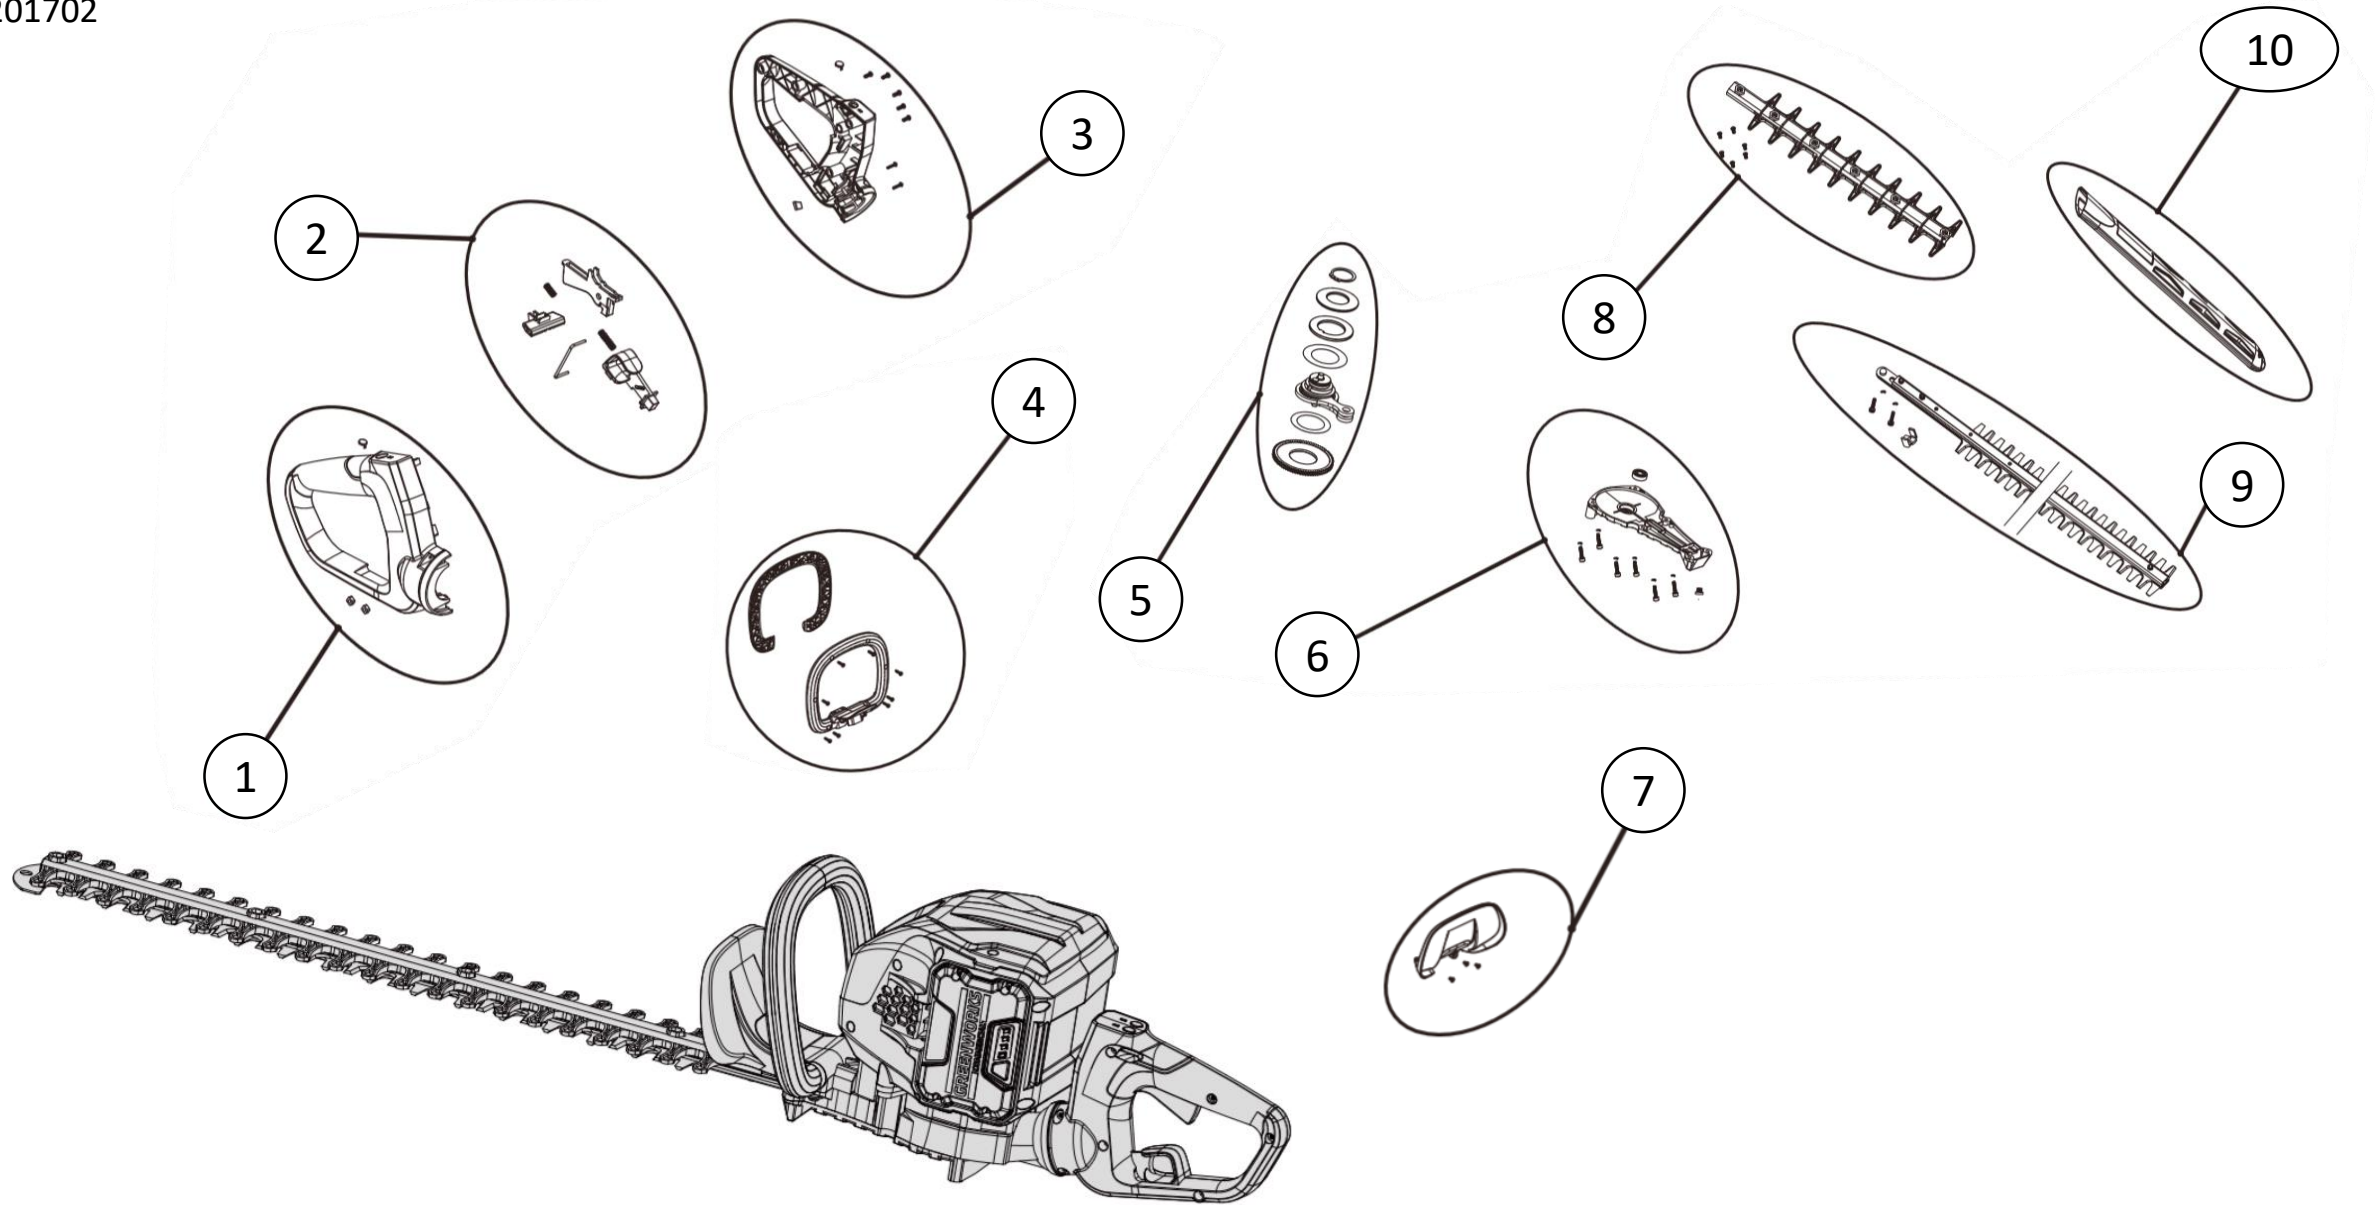

GH 260
GW 82V 26-in. Rotating Handle BL Hedge Trimmer
2201702

GH 260

GW 82V 26-in. Rotating Handle BL Hedge Trimmer

2201702

Item #	Part Number	Description
1	RB34104897	Right Main Handle Kit
2	RB34107897V	Trigger Kit
3	RB341031907B	Left Main Handle Kit
4	RB341011652	Auxiliary Handle Assembly
5	RB33203897	Gear Assembly
6	RB33307897BV	Gearbox Cover
7	RB34110897V	Guard Assembly
8	RB341011907	Blade Guard
9	RB331011913	Blades
10	RB341051907	Sheath