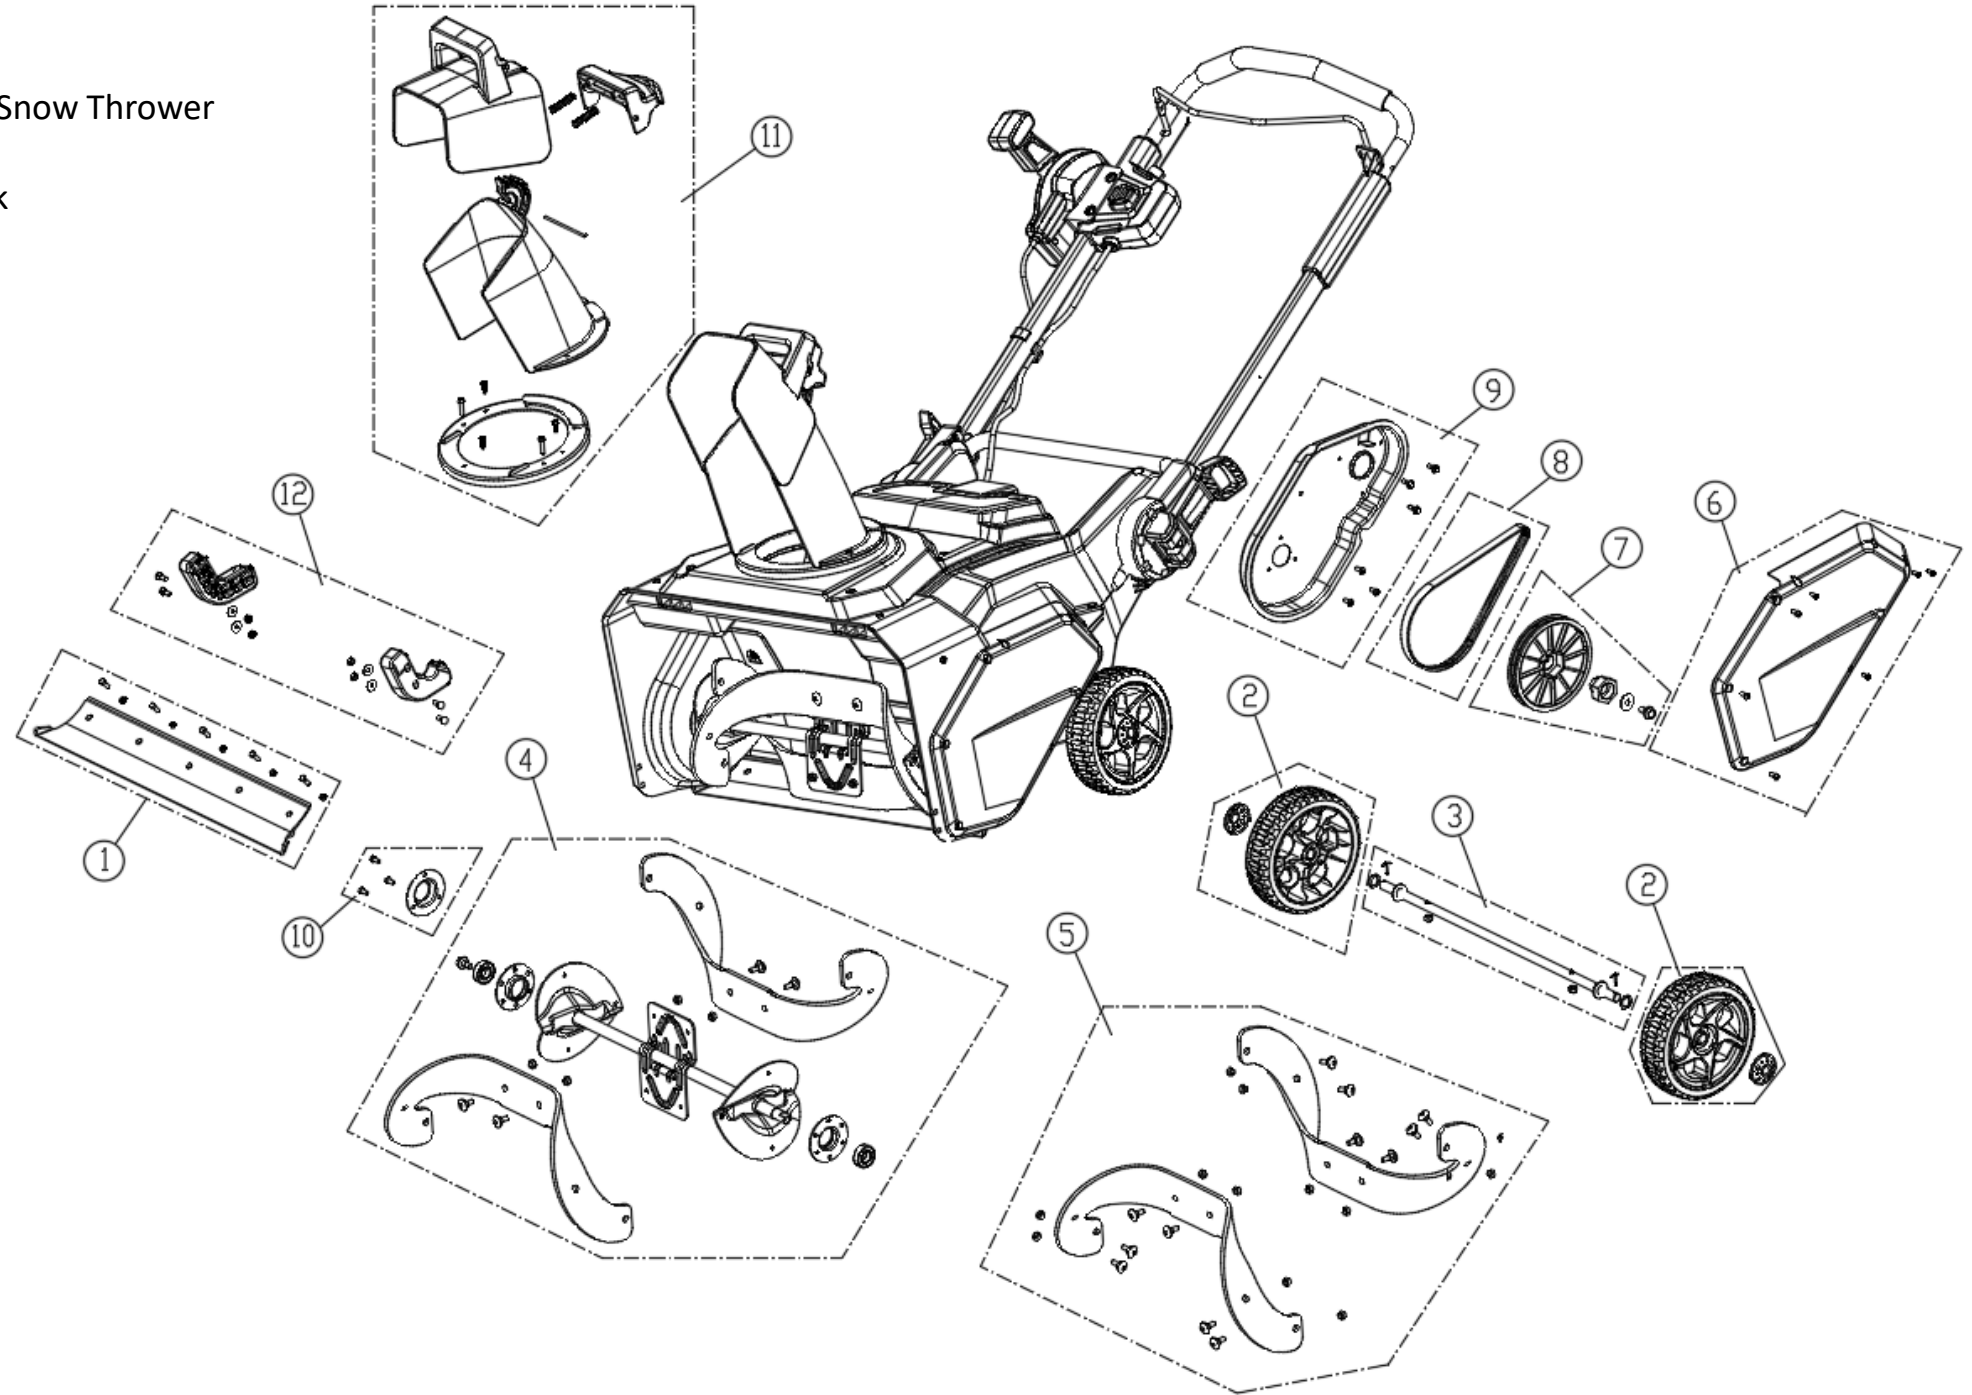

SN 220
GW 82V 4.0Ah 22-in. BL Snow Thrower
2605402
Lower Deck

SN 220
GW 82V 4.0Ah 22-in. BL Snow Thrower
2605402
Handles and Control

SN 220
GW 82V 4.0Ah 22-in. BL Snow Thrower
2605402

Lower Deck		
Item #	Part Number	Description
1	R0200650-00	Scraper Bar
2	R0200165-00	Wheel Kit
3	R0200819-00	Axle Kit
4	R0200820-00	Driveshaft kit
5	R0200821-00	Impeller (with hardware)
6	R0200822-00	Drive Side Cover
7	R0200823-00	Pulley
8	R0200288-00	Belt
9	R0200824-00	Belt Drive Mount
10	R0200825-00	Bearing Cover (with hardware)
11	R0200826-00	Chute Kit
12	R0200655-00	Skid Shoes Kit

Handles and Controls		
1	R0200829-00	Cam Lock Kit
2	R0200834-00	Lower Handle Assembly
3	R0200827-00	Right Side Cover
4	R0200832-00	Left Handle Kit
5	R0200831-00	Right Handle Kit
6	R0200828-00	Upper Handle Kit with Bail
7	R0200830-00	Bail Rest Kit
8	R0200833-00	Chute Control Assembly