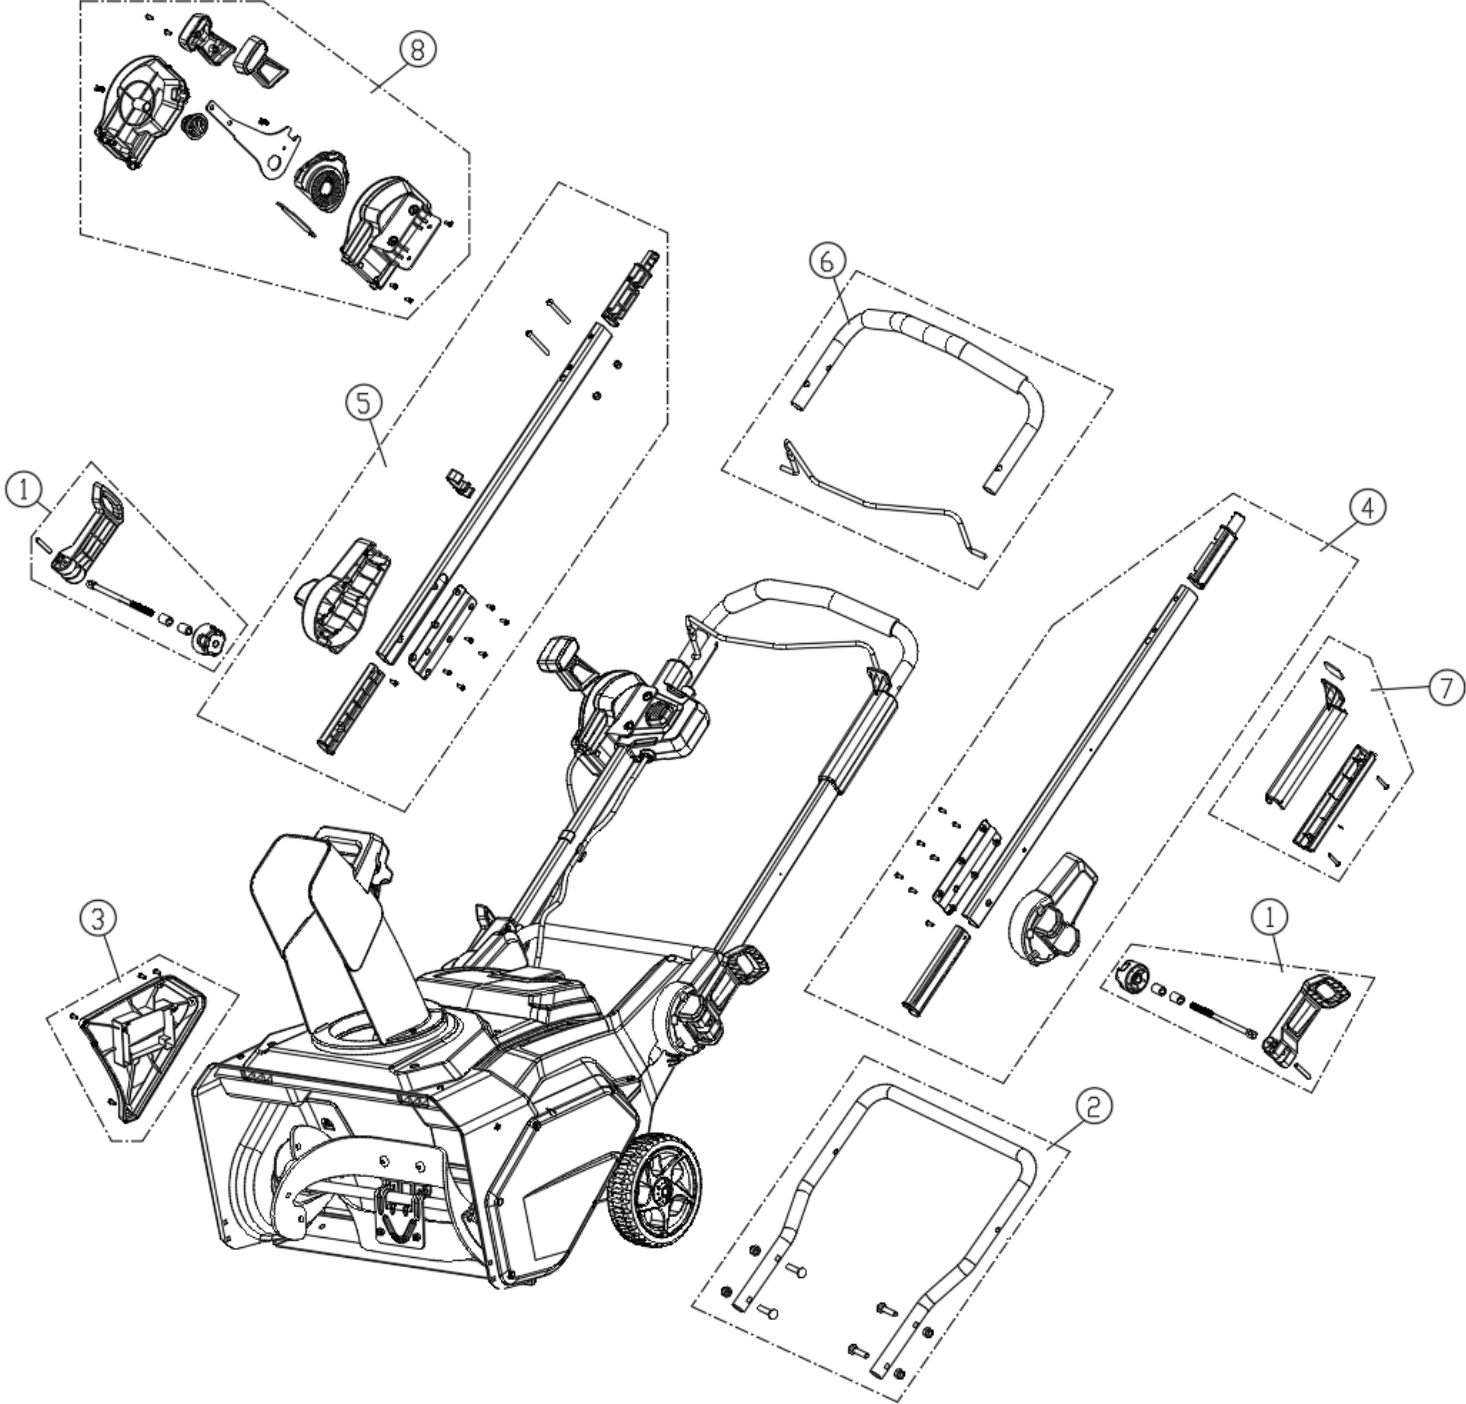

SN 220
GW 82V 4.0Ah 22-in. BL Snow Thrower
2605402
Lower Deck

SN 220
GW 82V 4.0Ah 22-in. BL Snow Thrower
2605402
Handles and Control

SN 220
GW 82V 4.0Ah 22-in. BL Snow Thrower
2605402

Lower Deck		
Item #	Part Number	Description
1	R0200650-00	Scraper Bar
2	R0200165-00	Wheel Kit
3	R0200819-00	Axle Kit
4	R0200820-00	Driveshaft kit
5	R0200821-00	Impeller (with hardware)
6	R0200822-00	Drive Side Cover
7	R0200823-00	Pulley
8	R0200288-00	Belt
9	R0200824-00	Belt Drive Mount
10	R0200825-00	Bearing Cover (with hardware)
11	R0200826-00	Chute Kit
12	R0200655-00	Skid Shoes Kit

Handles and Controls		
1	R0200829-00	Cam Lock Kit
2	R0200834-00	Lower Handle Assembly
3	R0200827-00	Right Side Cover
4	R0200832-00	Left Handle Kit
5	R0200831-00	Right Handle Kit
6	R0200828-00	Upper Handle Kit with Bail
7	R0200830-00	Bail Rest Kit
8	R0200833-00	Chute Control Assembly