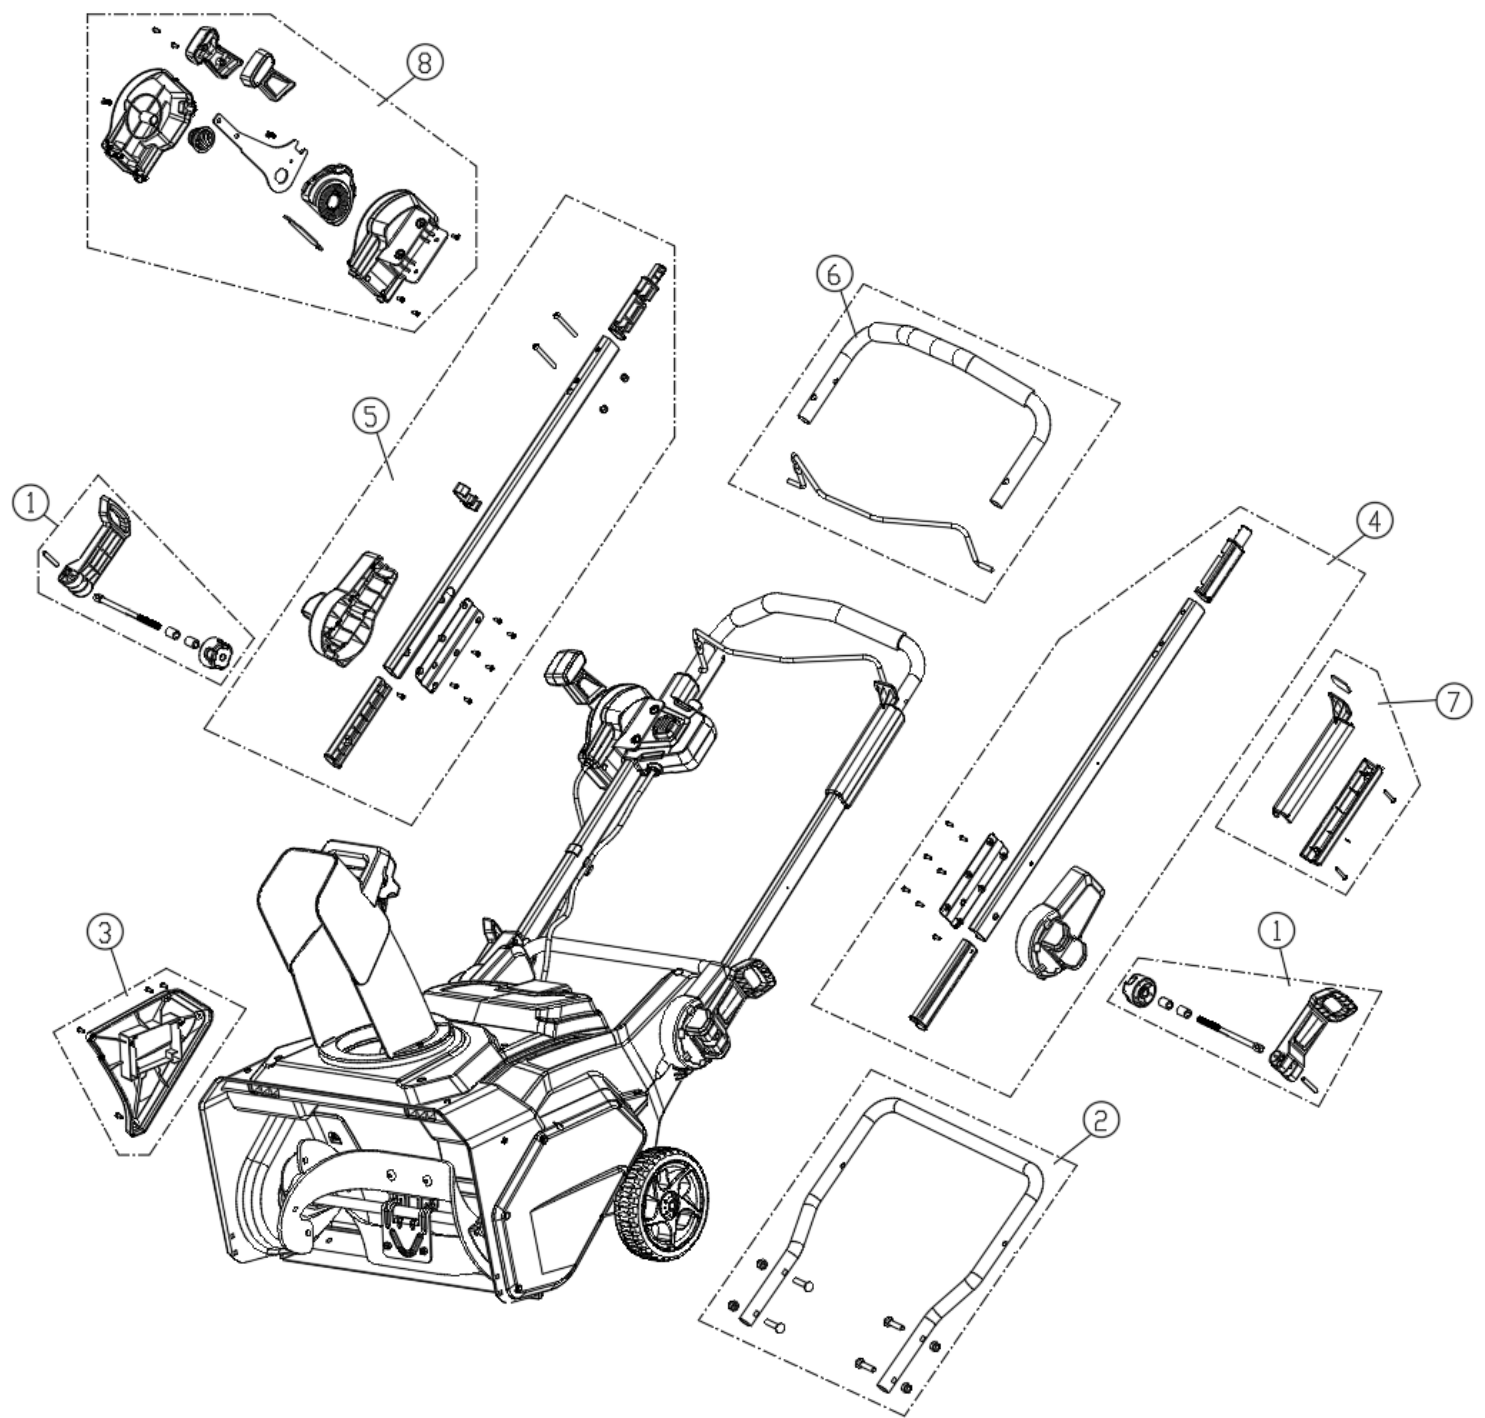

SN 220  
GW 82V 4.0Ah 22-in. BL Snow Thrower  
2605402  
Lower Deck

SN 220  
GW 82V 4.0Ah 22-in. BL Snow Thrower  
2605402  
Handles and Control

SN 220  
GW 82V 4.0Ah 22-in. BL Snow Thrower  
2605402

Lower Deck		
Item #	Part Number	Description
1	R0200650-00	Scraper Bar
2	R0200165-00	Wheel Kit
3	R0200819-00	Axle Kit
4	R0200820-00	Driveshaft kit
5	R0200821-00	Impeller (with hardware)
6	R0200822-00	Drive Side Cover
7	R0200823-00	Pulley
8	R0200288-00	Belt
9	R0200824-00	Belt Drive Mount
10	R0200825-00	Bearing Cover (with hardware)
11	R0200826-00	Chute Kit
12	R0200655-00	Skid Shoes Kit

Handles and Controls		
1	R0200829-00	Cam Lock Kit
2	R0200834-00	Lower Handle Assembly
3	R0200827-00	Right Side Cover
4	R0200832-00	Left Handle Kit
5	R0200831-00	Right Handle Kit
6	R0200828-00	Upper Handle Kit with Bail
7	R0200830-00	Bail Rest Kit
8	R0200833-00	Chute Control Assembly