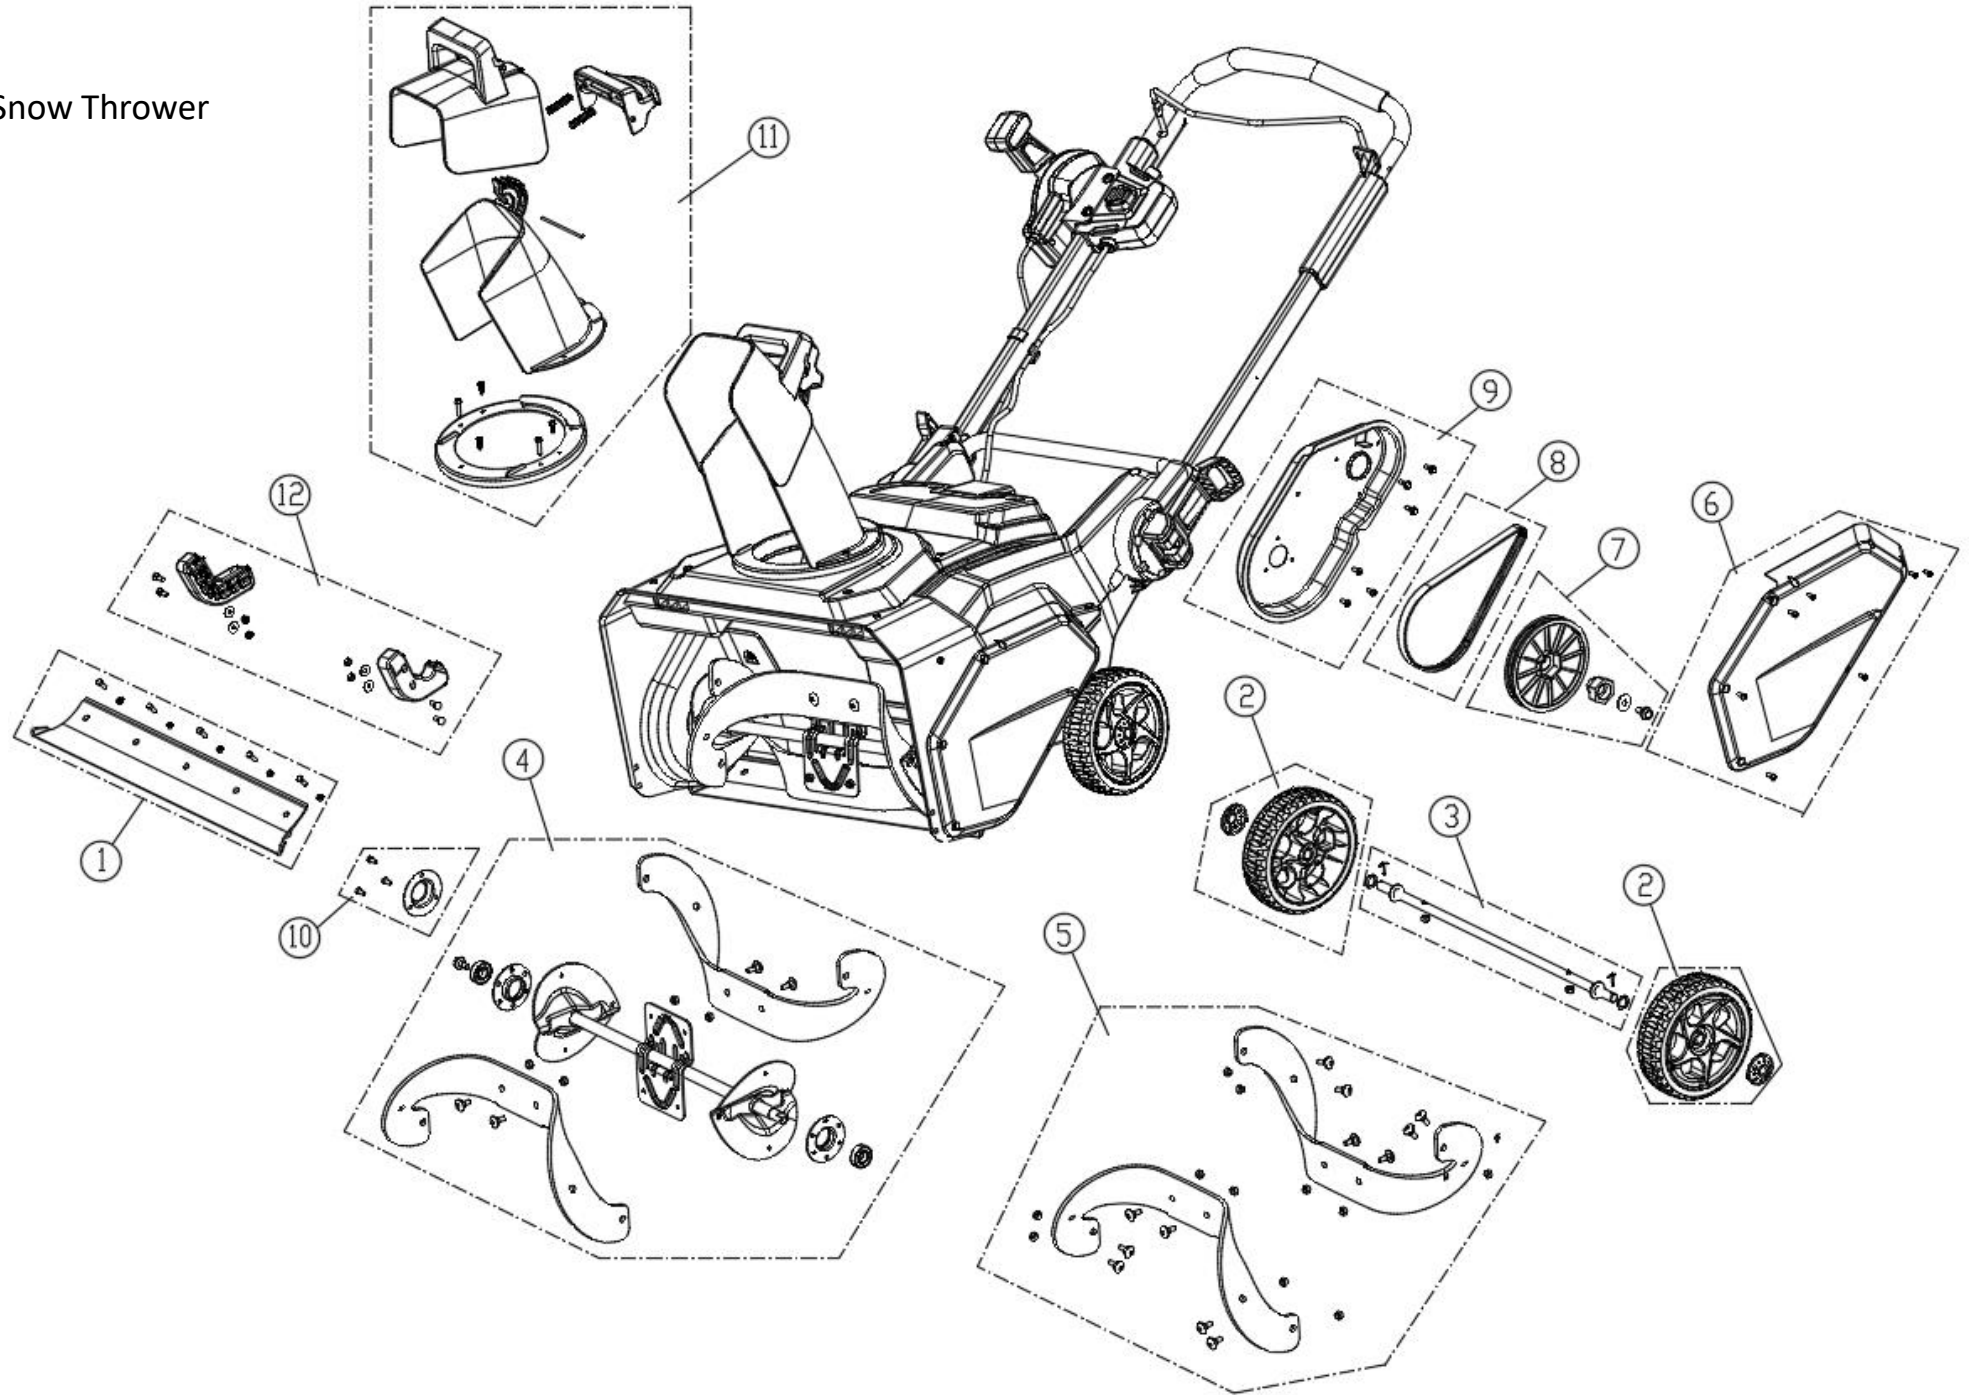

SN 220  
GW 82V 4.0Ah 22-in. BL Snow Thrower  
2605402  
Lower Deck

SN 220  
GW 82V 4.0Ah 22-in. BL Snow Thrower  
2605402  
Handles and Control

SN 220  
GW 82V 4.0Ah 22-in. BL Snow Thrower  
2605402

Lower Deck		
Item #	Part Number	Description
1	R0200650-00	Scraper Bar
2	R0200165-00	Wheel Kit
3	R0200819-00	Axle Kit
4	R0200820-00	Driveshaft kit
5	R0200821-00	Impeller (with hardware)
6	R0200822-00	Drive Side Cover
7	R0200823-00	Pulley
8	R0200288-00	Belt
9	R0200824-00	Belt Drive Mount
10	R0200825-00	Bearing Cover (with hardware)
11	R0200826-00	Chute Kit
12	R0200655-00	Skid Shoes Kit

Handles and Controls		
1	R0200829-00	Cam Lock Kit
2	R0200834-00	Lower Handle Assembly
3	R0200827-00	Right Side Cover
4	R0200832-00	Left Handle Kit
5	R0200831-00	Right Handle Kit
6	R0200828-00	Upper Handle Kit with Bail
7	R0200830-00	Bail Rest Kit
8	R0200833-00	Chute Control Assembly