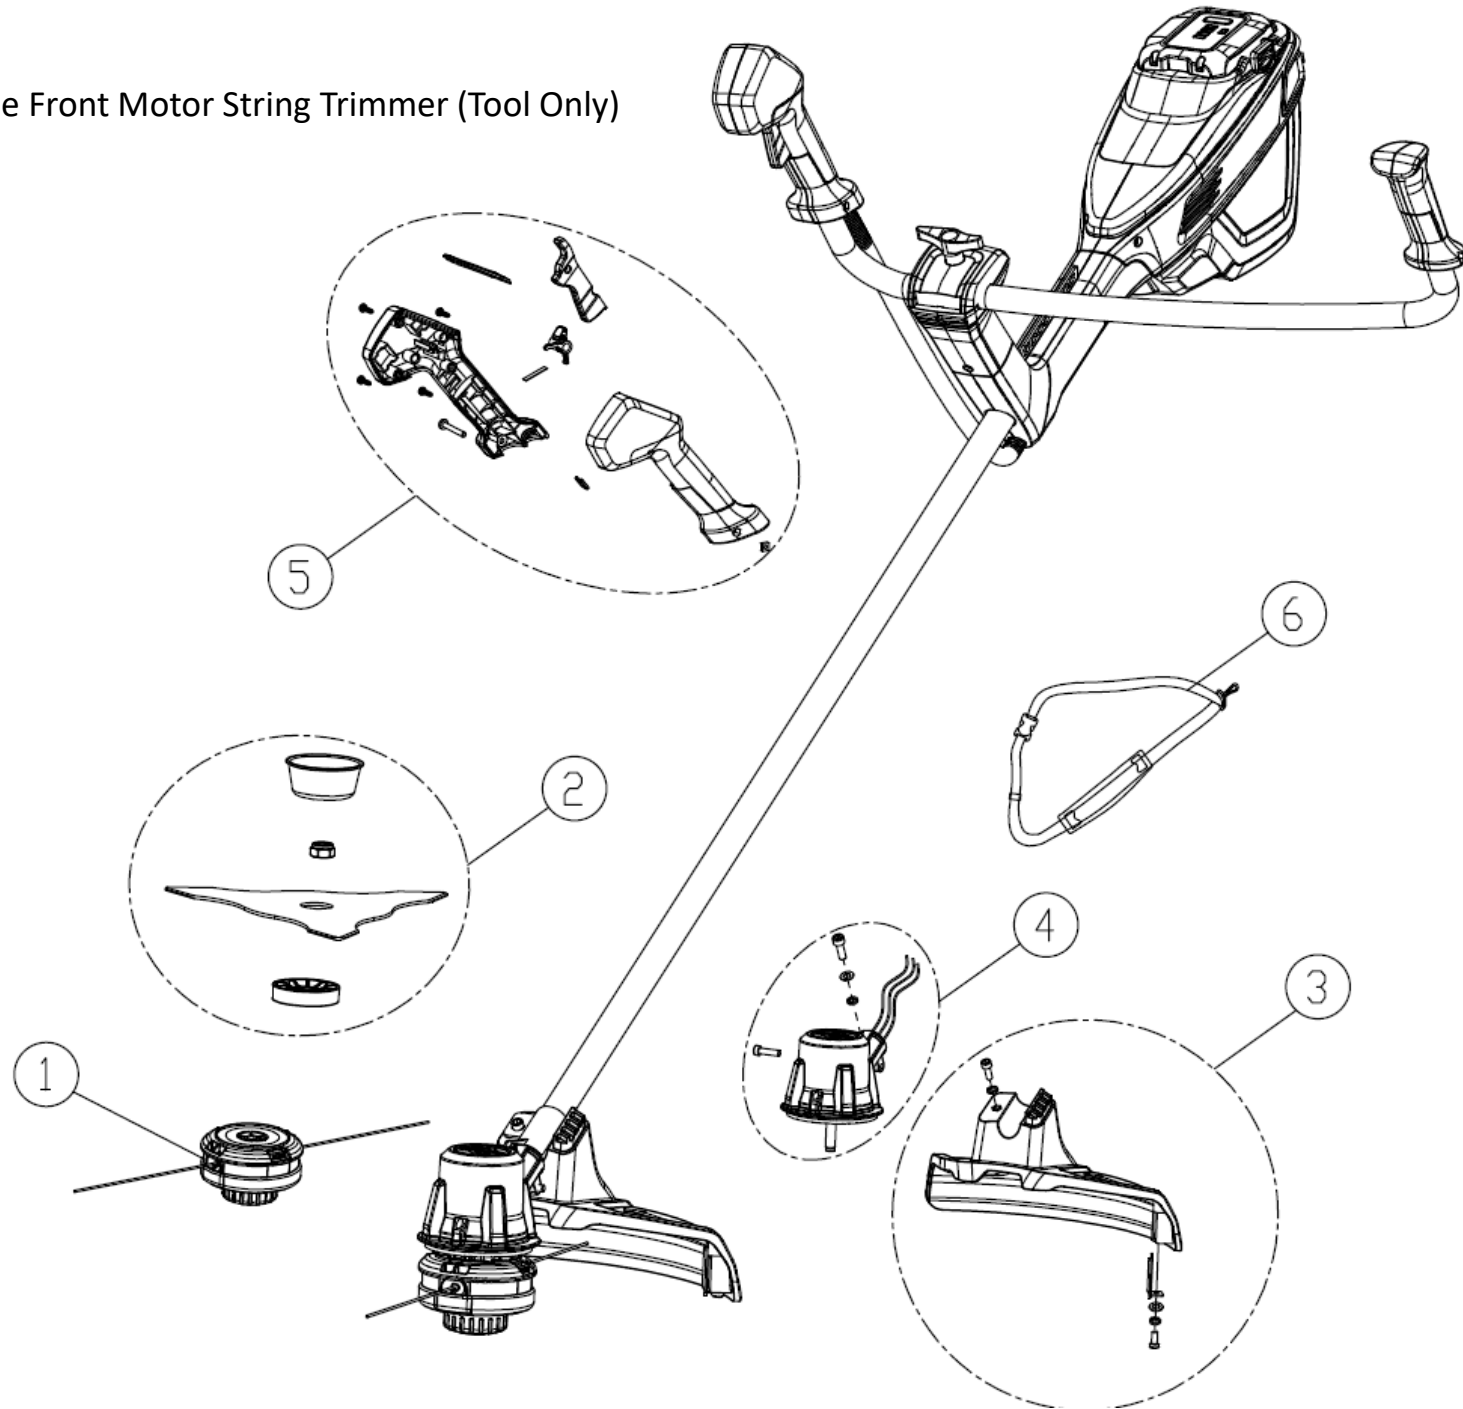

82TB16  
82V 16" Brushless Bike Handle Front Motor String Trimmer (Tool Only)  
2115602

82TB16

82V 16" Brushless Bike Handle Front Motor String Trimmer (Tool Only)

2115602

Item #	Part Number	Description
1	R0200786-00	Cutting Head
2	R0200790-00	Cutting Blade
3	R0200785-00	Guard Assembly
4	R0200900-00	Lower End Assembly
5	R0200904-00	Trigger Housing Kit
6	R0200793-00	Strap Assembly