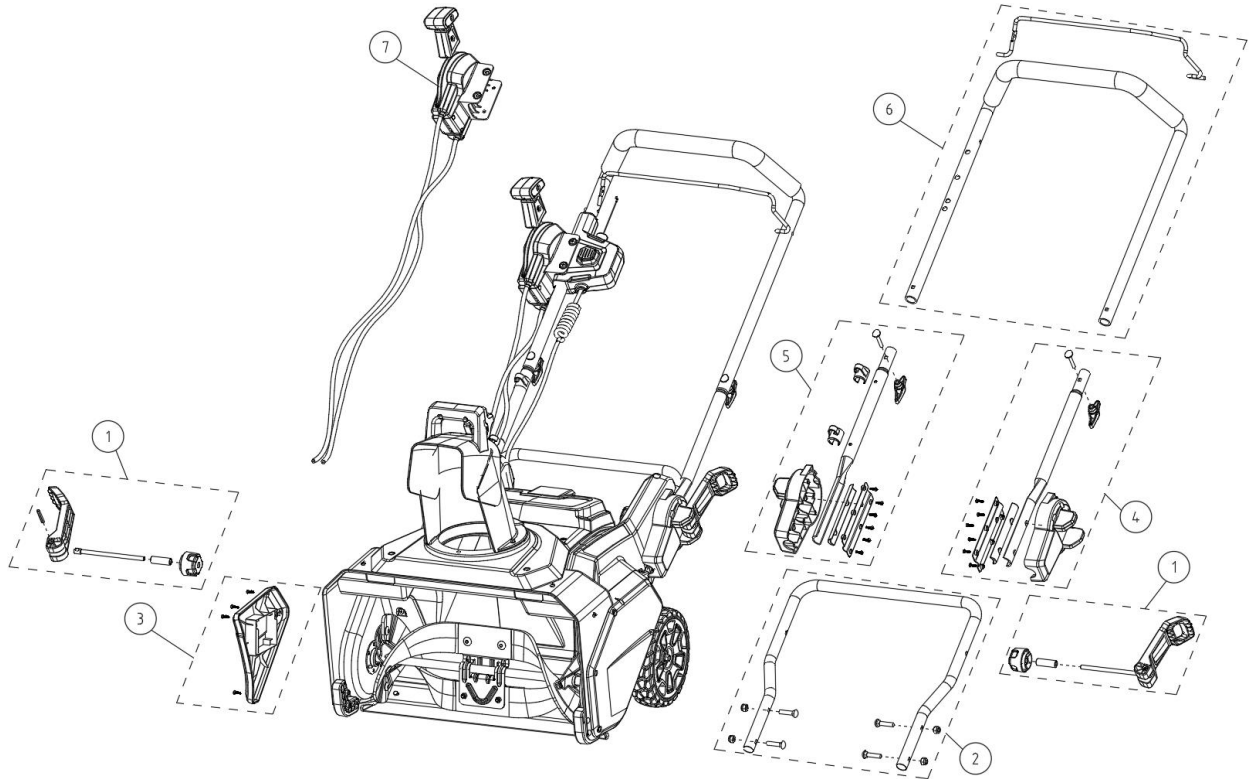

82SN22

82V 22" Snow Thrower with
Auto switch function

2607602

Lower Deck

82SN22

82V 22" Snow Thrower with
Auto switch function

2607602

Handles and Control

82SN22

82V 22" Snow Thrower with Auto switch function

2607602

| Lower Deck | | |
|------------|-------------|-------------------------------|
| Item # | Part Number | Description |
| 1 | R0200650-00 | Scraper Bar |
| 2 | R0200662-00 | Wheel Kit |
| 3 | R0201838-00 | Axle Kit |
| 4 | R0200820-00 | Driveshaft kit |
| 5 | R0200821-00 | Impeller (with hardware) |
| 6 | R0200822-00 | Drive Side Cover |
| 7 | R0200823-00 | Pulley |
| 8 | R0200288-00 | Belt |
| 9 | R0200824-00 | Belt Drive Mount |
| 10 | R0200825-00 | Bearing Cover (with hardware) |
| 11 | R0200826-00 | Chute Kit |
| 12 | R0200655-00 | Skid Shoes Kit |

| Handles and Controls | | |
|----------------------|-------------|----------------------------|
| 1 | R0201839-00 | Cam Lock Kit |
| 2 | R0200834-00 | Lower Handle Assembly |
| 3 | R0200827-00 | Right Side Cover |
| 4 | R0201840-00 | Left Handle Kit |
| 5 | R0201841-00 | Right Handle Kit |
| 6 | R0201842-00 | Upper Handle Kit with Bail |
| 7 | R0201843-00 | Chute Control Assembly |