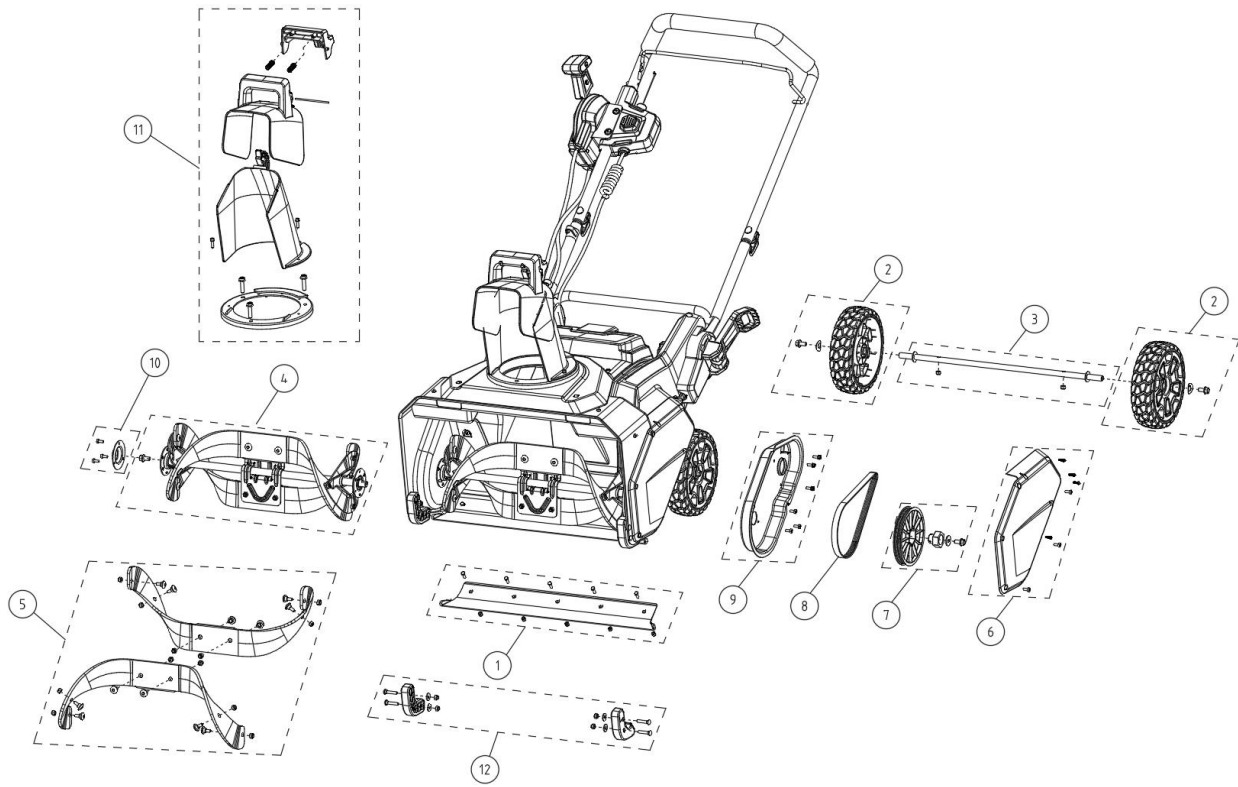

82SN22

82V 22" Snow Thrower with
Auto switch function

2607602

Lower Deck

82SN22

82V 22" Snow Thrower with
Auto switch function

2607602

Handles and Control

82SN22

82V 22" Snow Thrower with Auto switch function

2607602

| Lower Deck | | |
|------------|-------------|-------------------------------|
| Item # | Part Number | Description |
| 1 | R0200650-00 | Scraper Bar |
| 2 | R0200662-00 | Wheel Kit |
| 3 | R0201838-00 | Axle Kit |
| 4 | R0200820-00 | Driveshaft kit |
| 5 | R0200821-00 | Impeller (with hardware) |
| 6 | R0200822-00 | Drive Side Cover |
| 7 | R0200823-00 | Pulley |
| 8 | R0200288-00 | Belt |
| 9 | R0200824-00 | Belt Drive Mount |
| 10 | R0200825-00 | Bearing Cover (with hardware) |
| 11 | R0200826-00 | Chute Kit |
| 12 | R0200655-00 | Skid Shoes Kit |