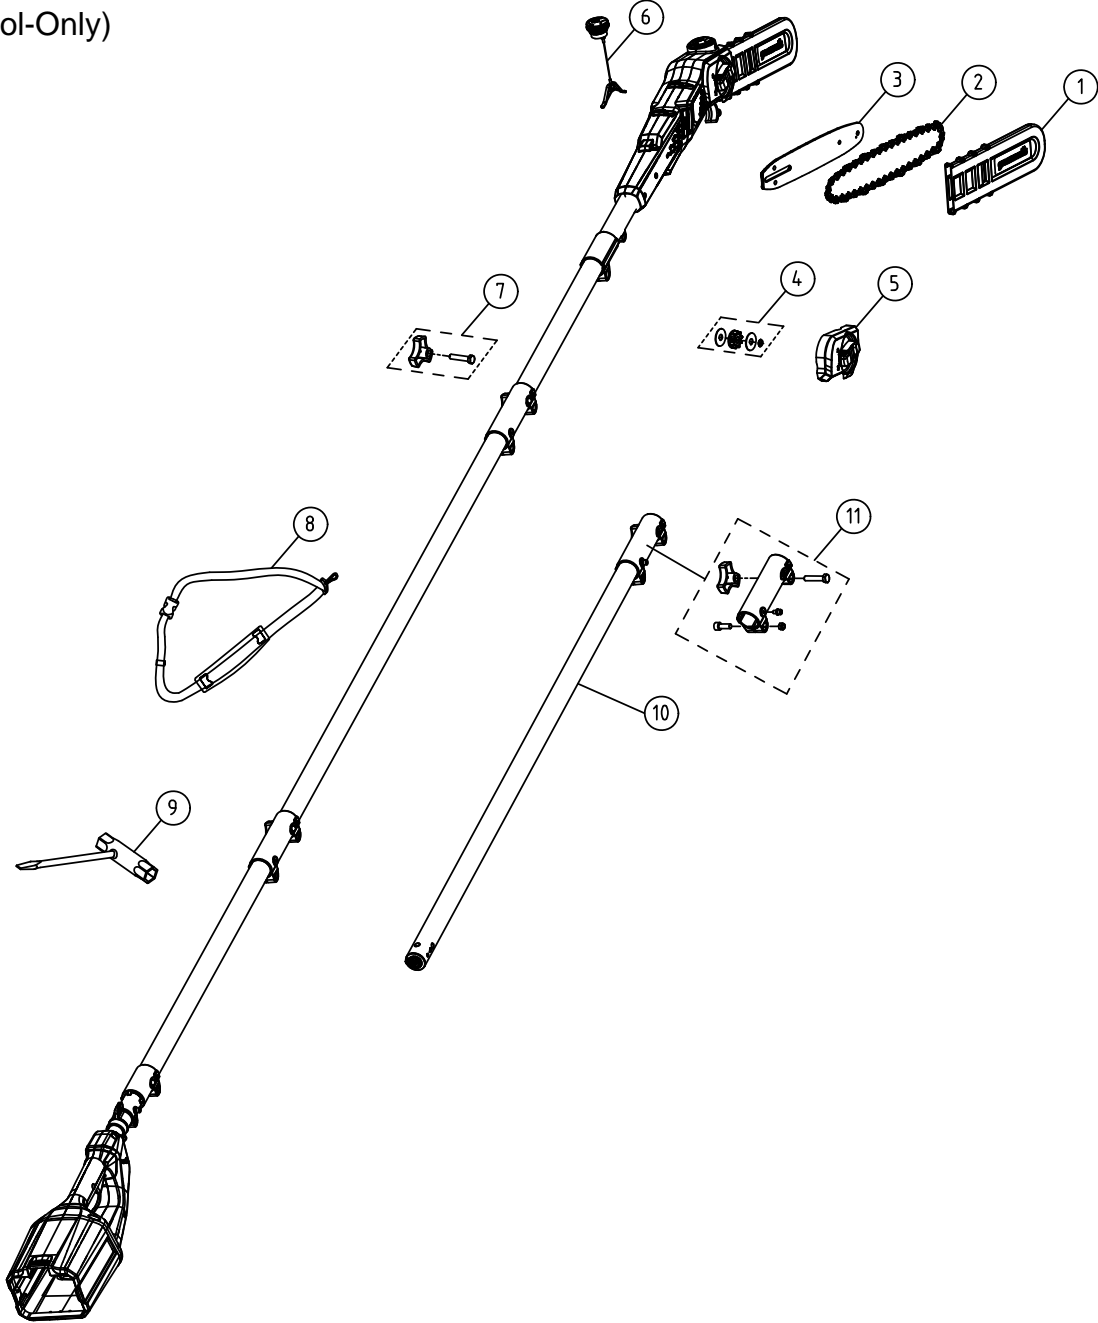

GS100
82v 10" Brushless Pole Saw (Tool-Only)
1400802

Item #	Part Number	Description	UPC
1	RB34114155V1	Scabbard assembly	841821045920
2	R0100235-00	10"saw chain assembly	195526062653
3	R0204868-00	10"Chain Bar assembly	195526116660
4	RB339001726	Nine tooth sprocker assembly	841821045999
5	RB341031726A	Side cover assembly	841821046002
6	RB341091734B	Oil Tank Cap assembly	841821045968
7	R0200804-00	Turncap assembly	841821070663
8	RB37902144C	Belt assembly	841821046071
9	RB333101726	Trigger	841821046132
10	RB332011892	Extension bar assembly	841821046057
11	R0201837-00	Jacket Pipe Assembly	195526018797