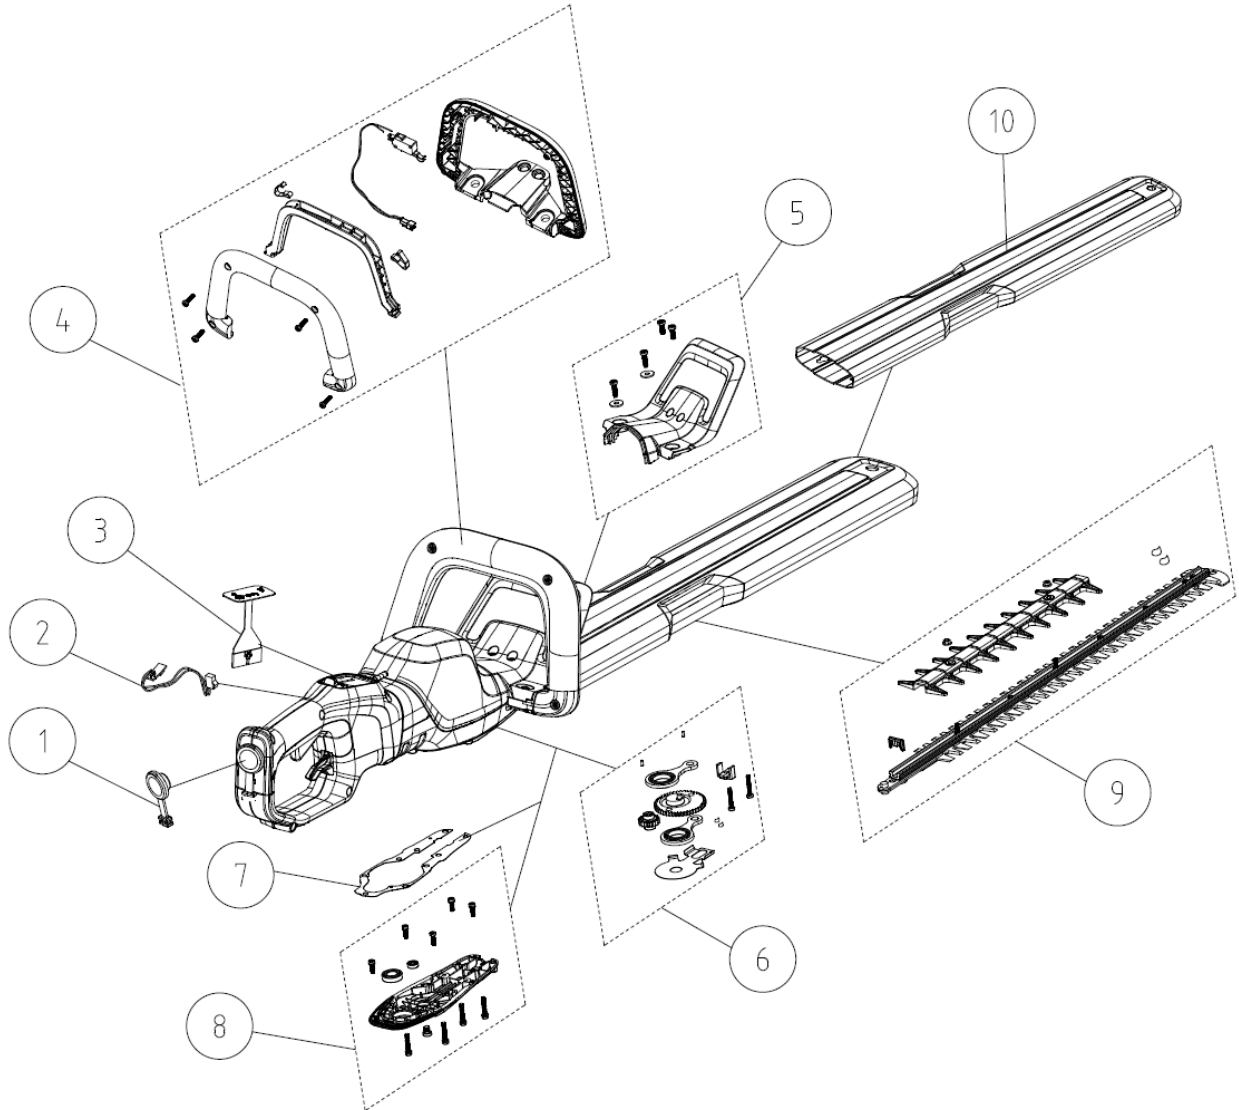

82H26D

82V 26" Dedicated Hedger  
Trimmer (Harness and  
Cord included)

2209102

82H26D

82V 26" Dedicated Hedger Trimmer  
(Harness and Cord included)

2209102

Item #	Part Number	Description
1	R0201254-00	Dust Cover
2	R0201255-00	Shifting Gear Switch
3	R0201256-00	Membrane Panel Assembly
4	R0201258-00	Auxiliary Handle Assembly
5	R0201259-00	Guard Assembly
6	R0201679-00	Gear Assembly
7	R0201680-00	Lower Gear Box Cover Gasket
8	R0201681-00	Lower Gear Box Cover
9	R0201261-00	Blade
10	R0201263-00	Sheath