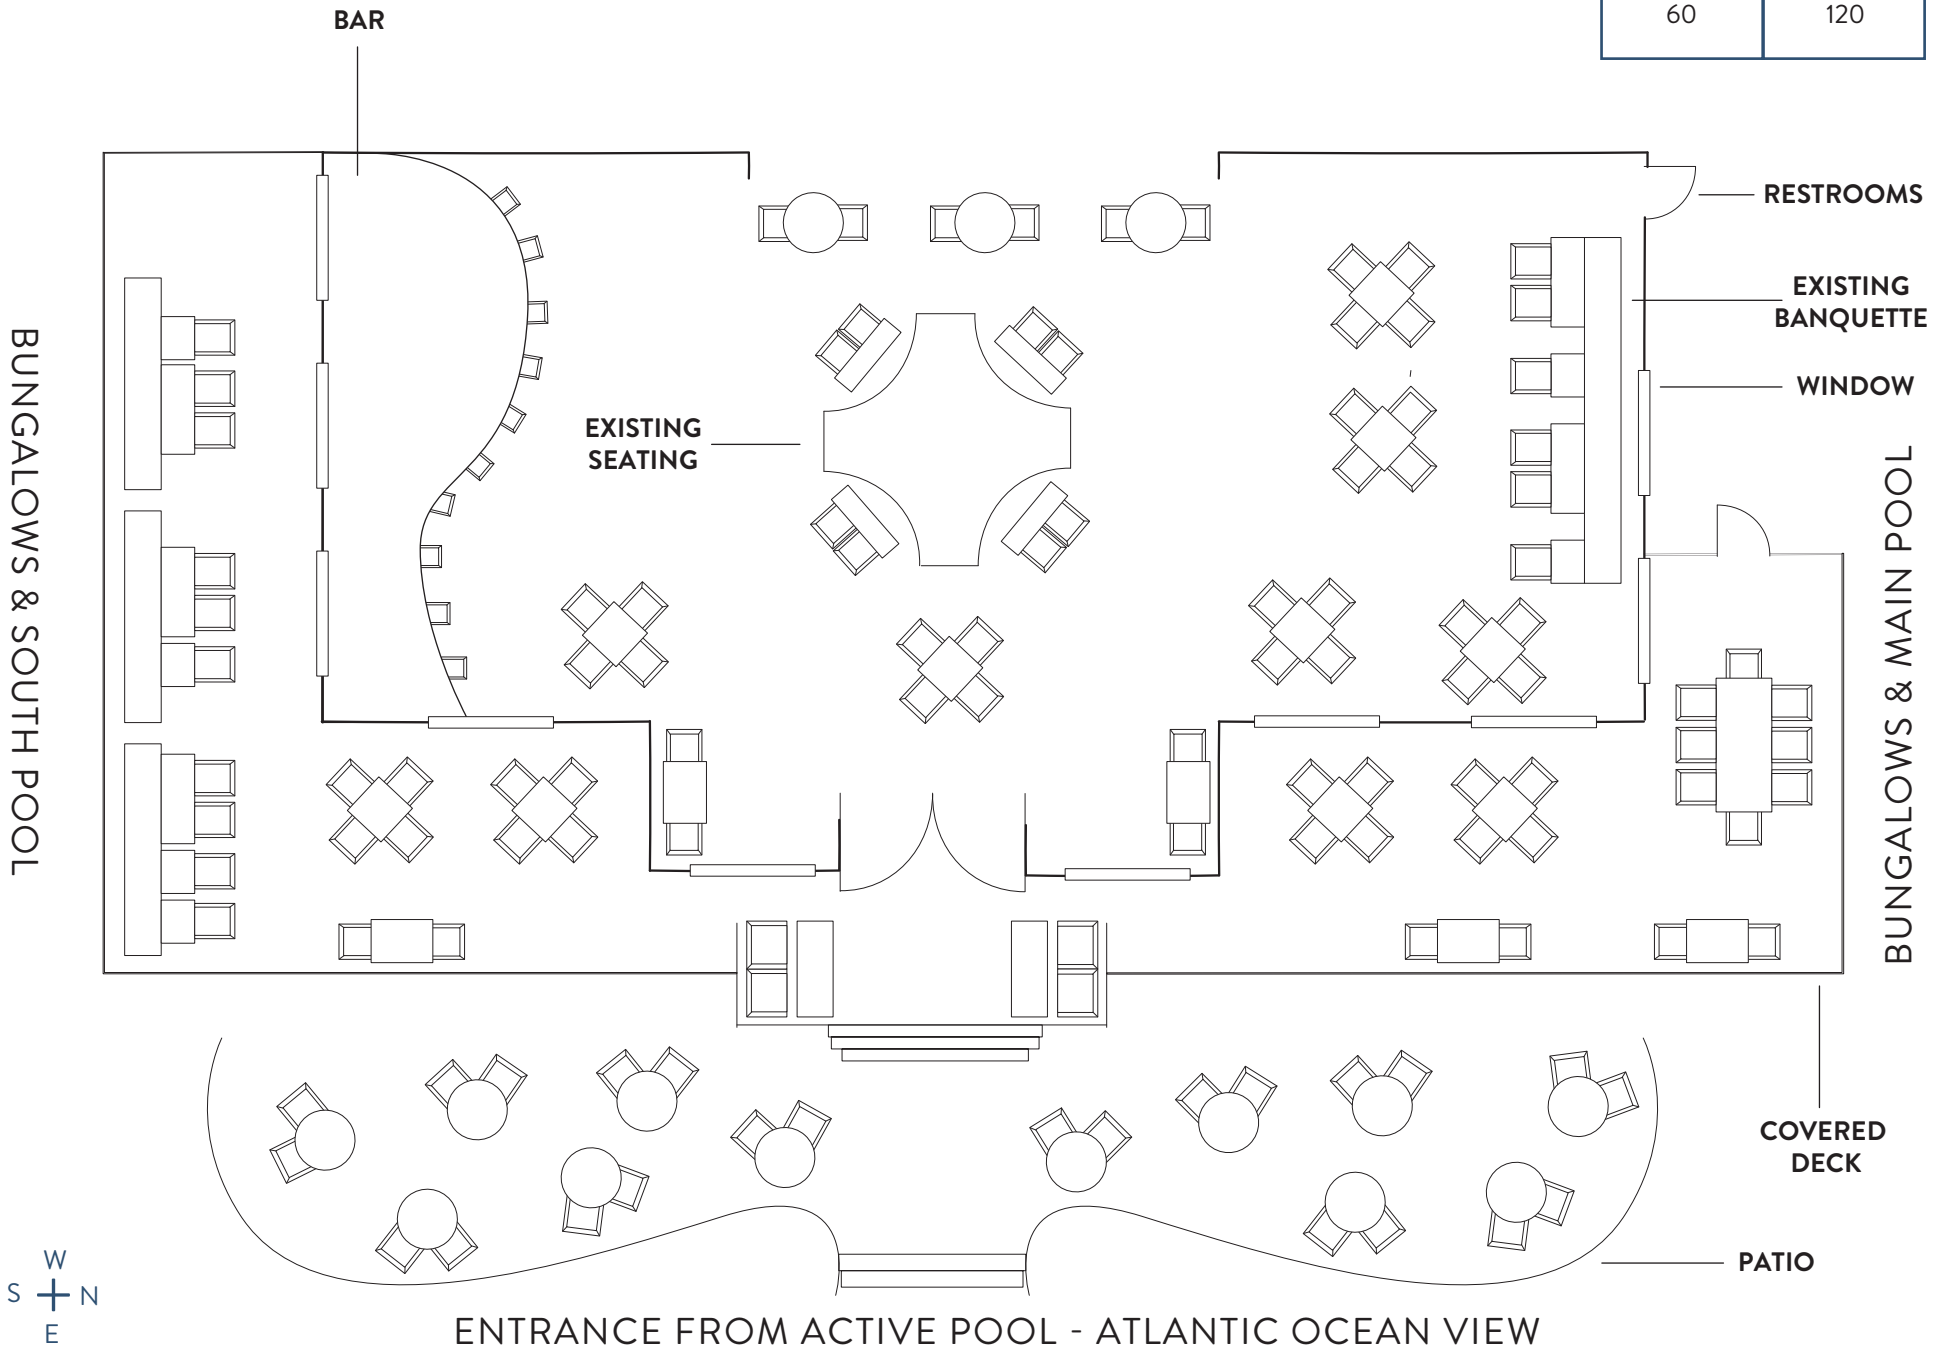

OCEAN HOUSE

THE BREAKERS PALM BEACH

BANQUET	RECEPT.
60	120

ENTRANCE FROM ACTIVE POOL - ATLANTIC OCEAN VIEW