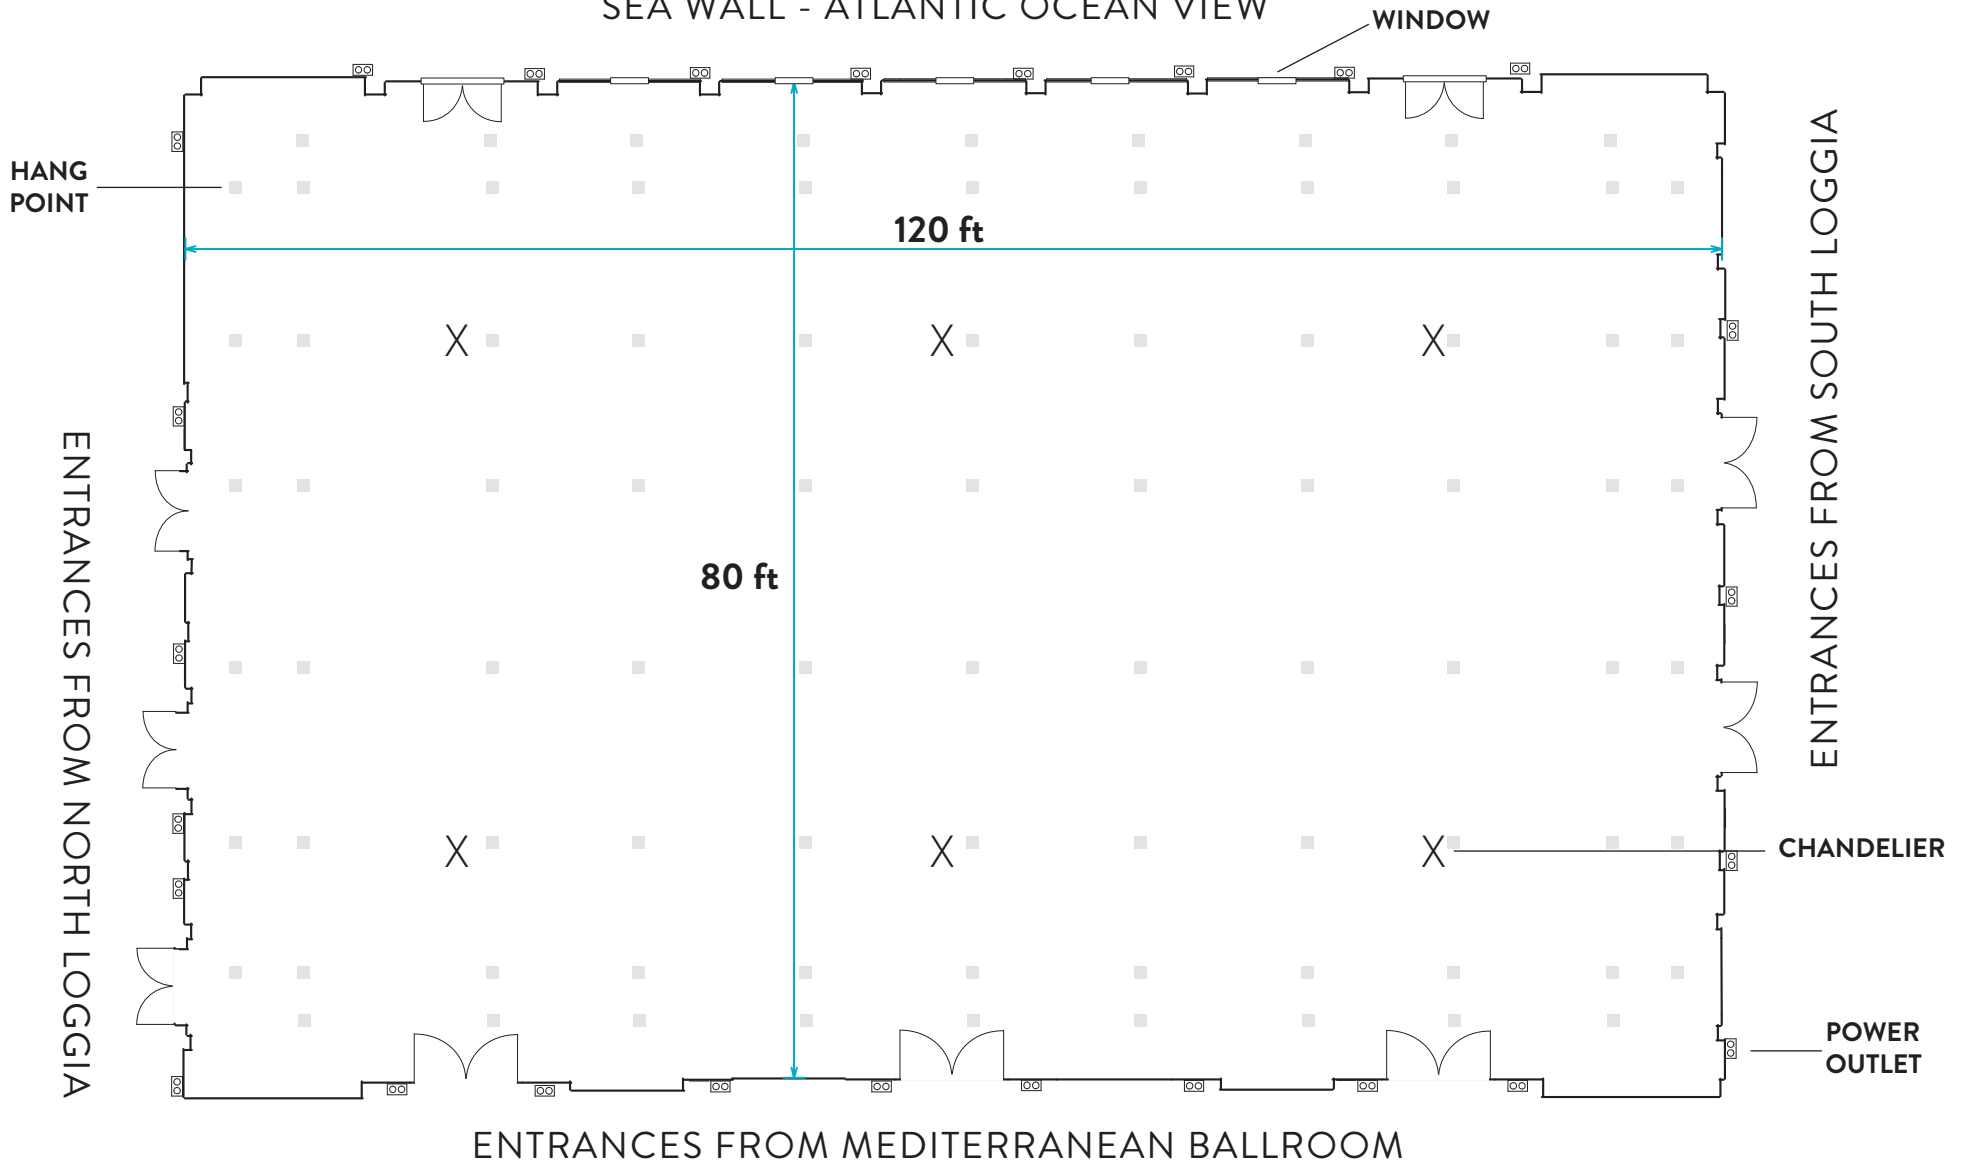

VENETIAN BALLROOM

THE BREAKERS PALM BEACH

SEA WALL - ATLANTIC OCEAN VIEW

DIM. (LxW)	SQ. FT.	HEIGHT	SCHOOL	THEATRE	BANQUET	RECEPT.	BOOTHS
120' x 80'	9,600	24'	550	1,100	700	1,100	60