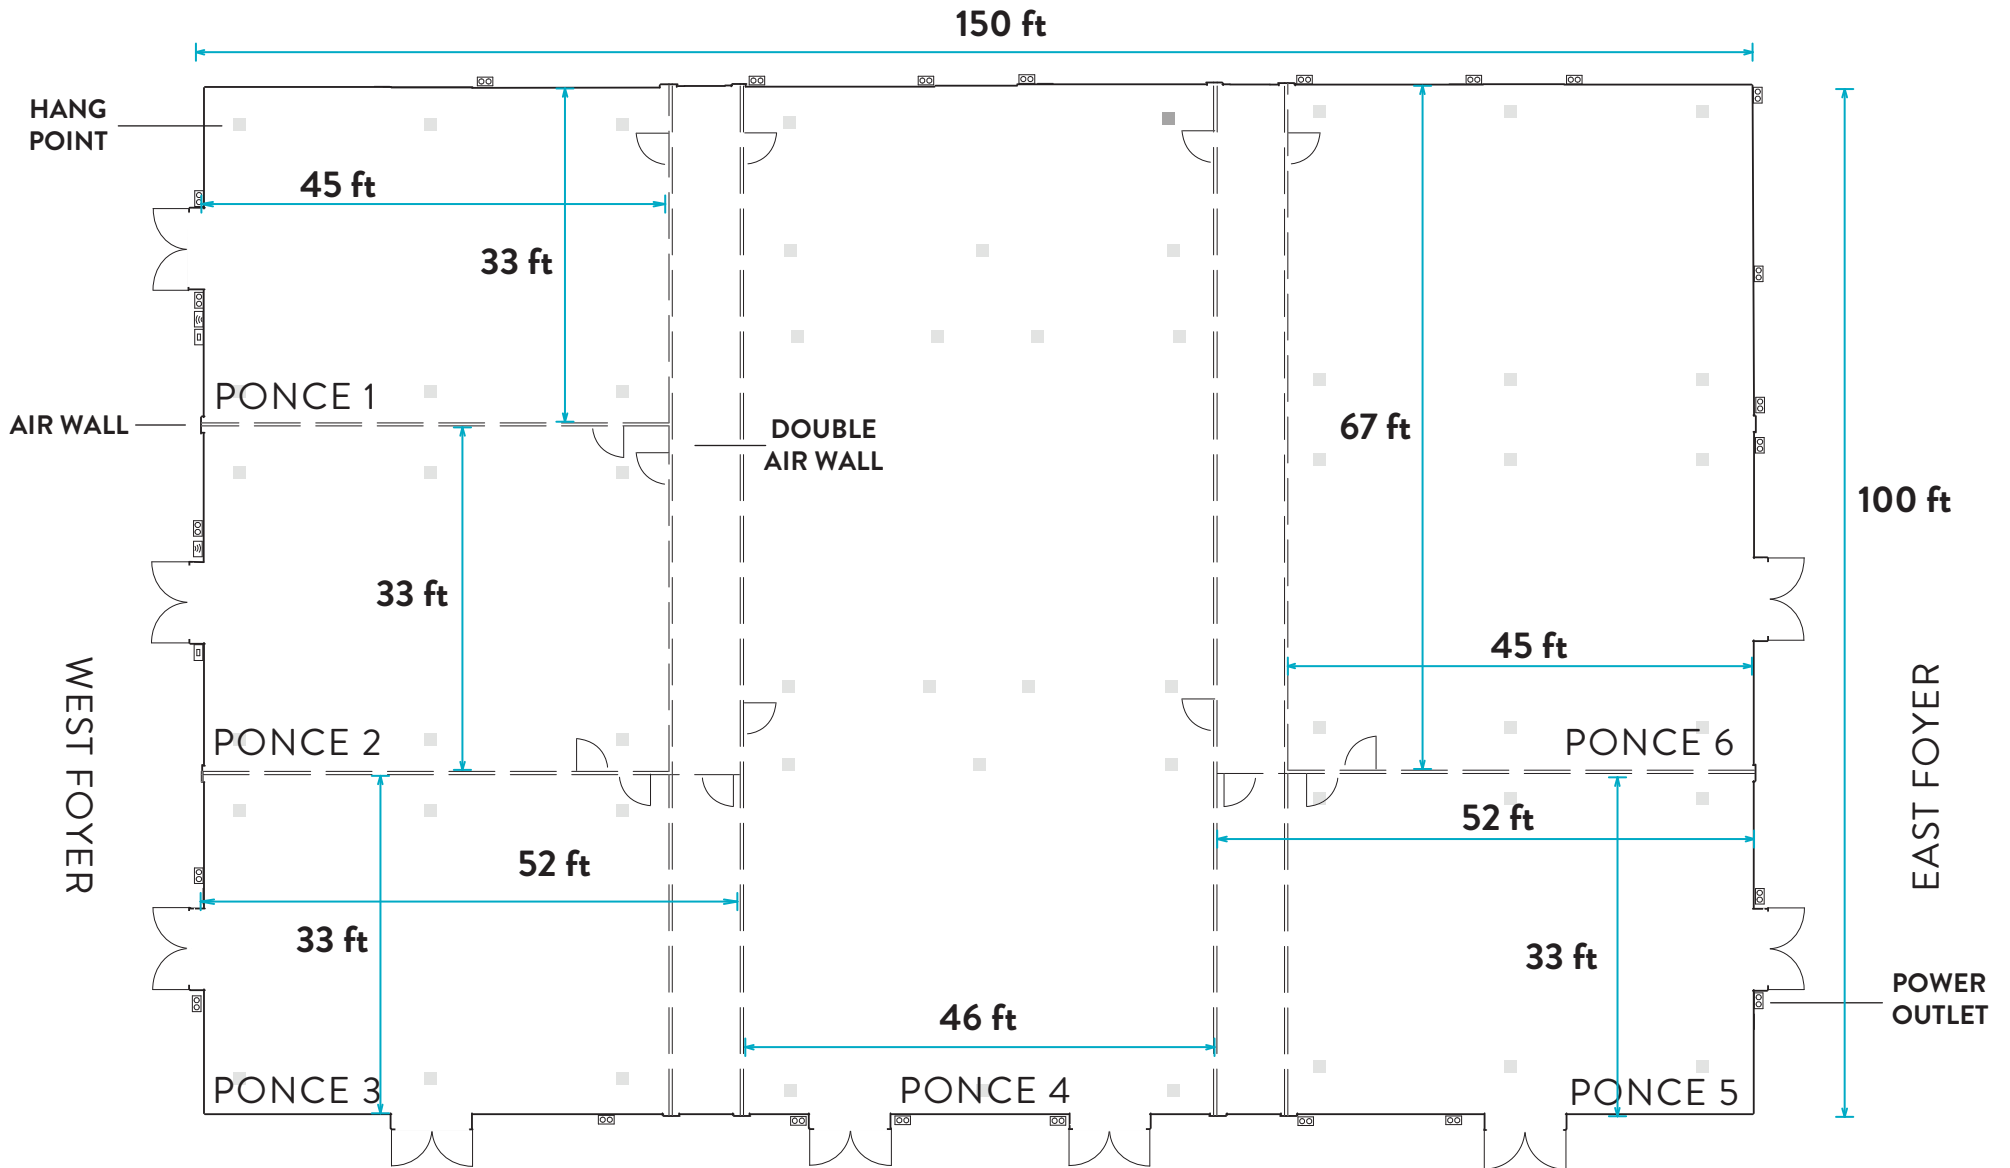

# PONCE DE LEON BALLROOM

THE BREAKERS PALM BEACH

SOUTH FOYER - ENTRANCE FROM PONCE PROMENADE

DIM. (LxW)	SQ. FT.	HEIGHT	SCHOOL	THEATRE	BANQUET	RECEPT.	BOOTHS
150' x 100'	15,000	23'	1,000	1,500	1,100	1,600	85