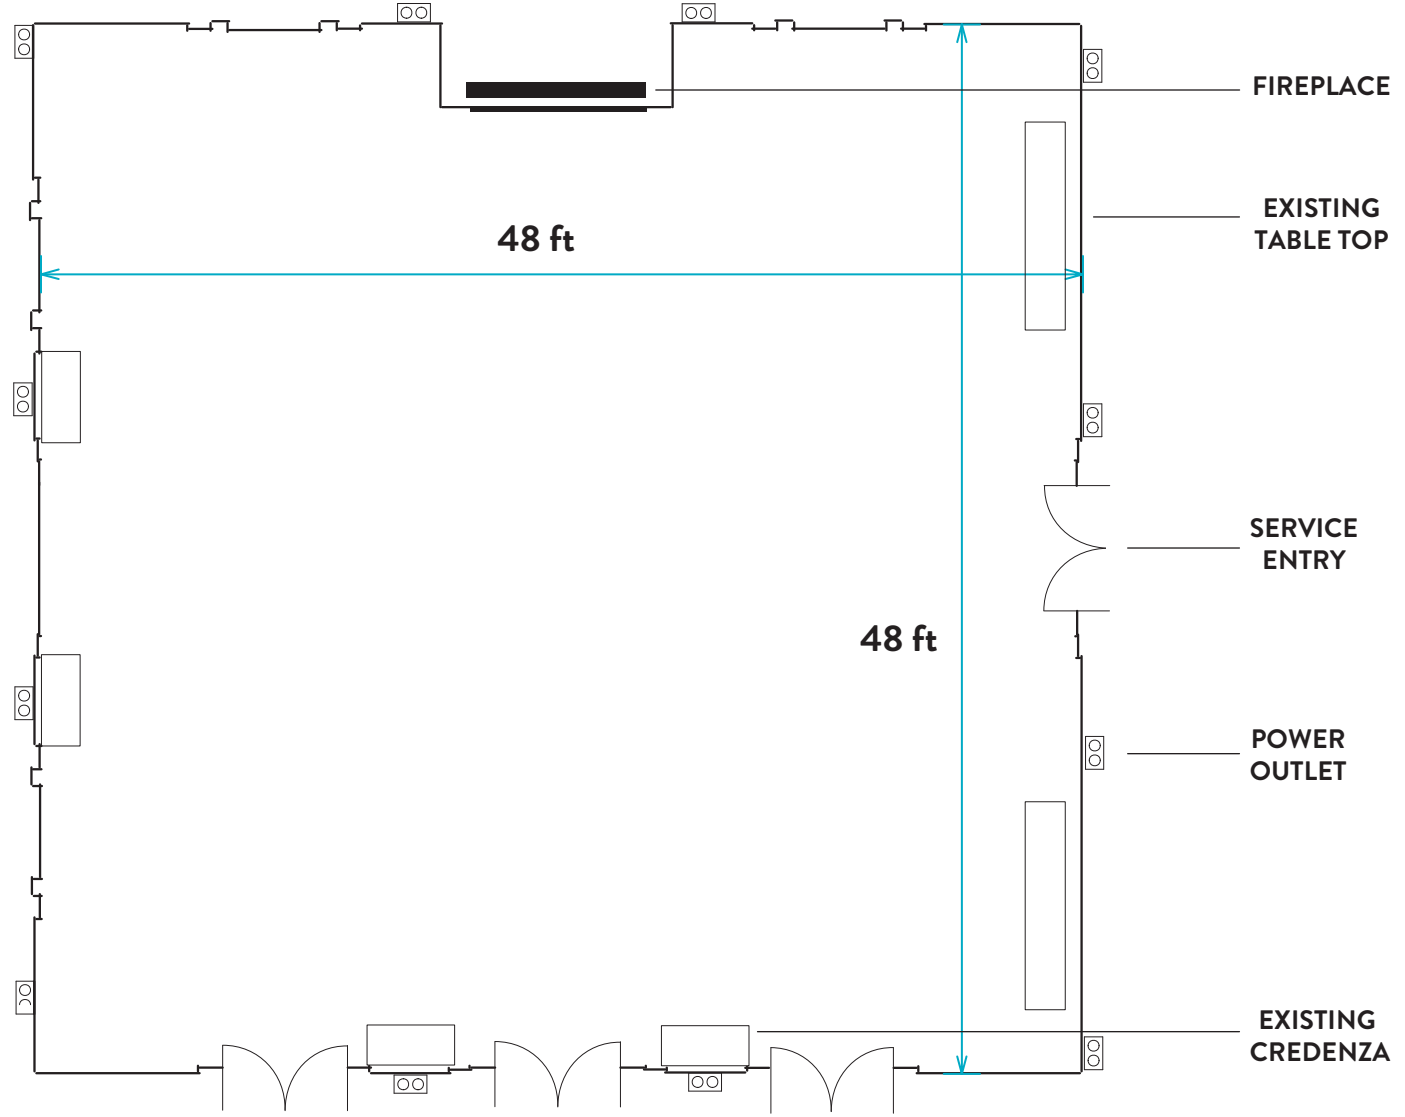

GOLD ROOM

THE BREAKERS PALM BEACH

ENTRANCES FROM SOUTH LOGGIA

DIM. (LxW)	SQ. FT.	HEIGHT	SCHOOL	THEATRE	CONF.	U-SHAPE	BANQUET	RECEPT.
48' x 48'	2,304	20'	96	150	40	50	100	175