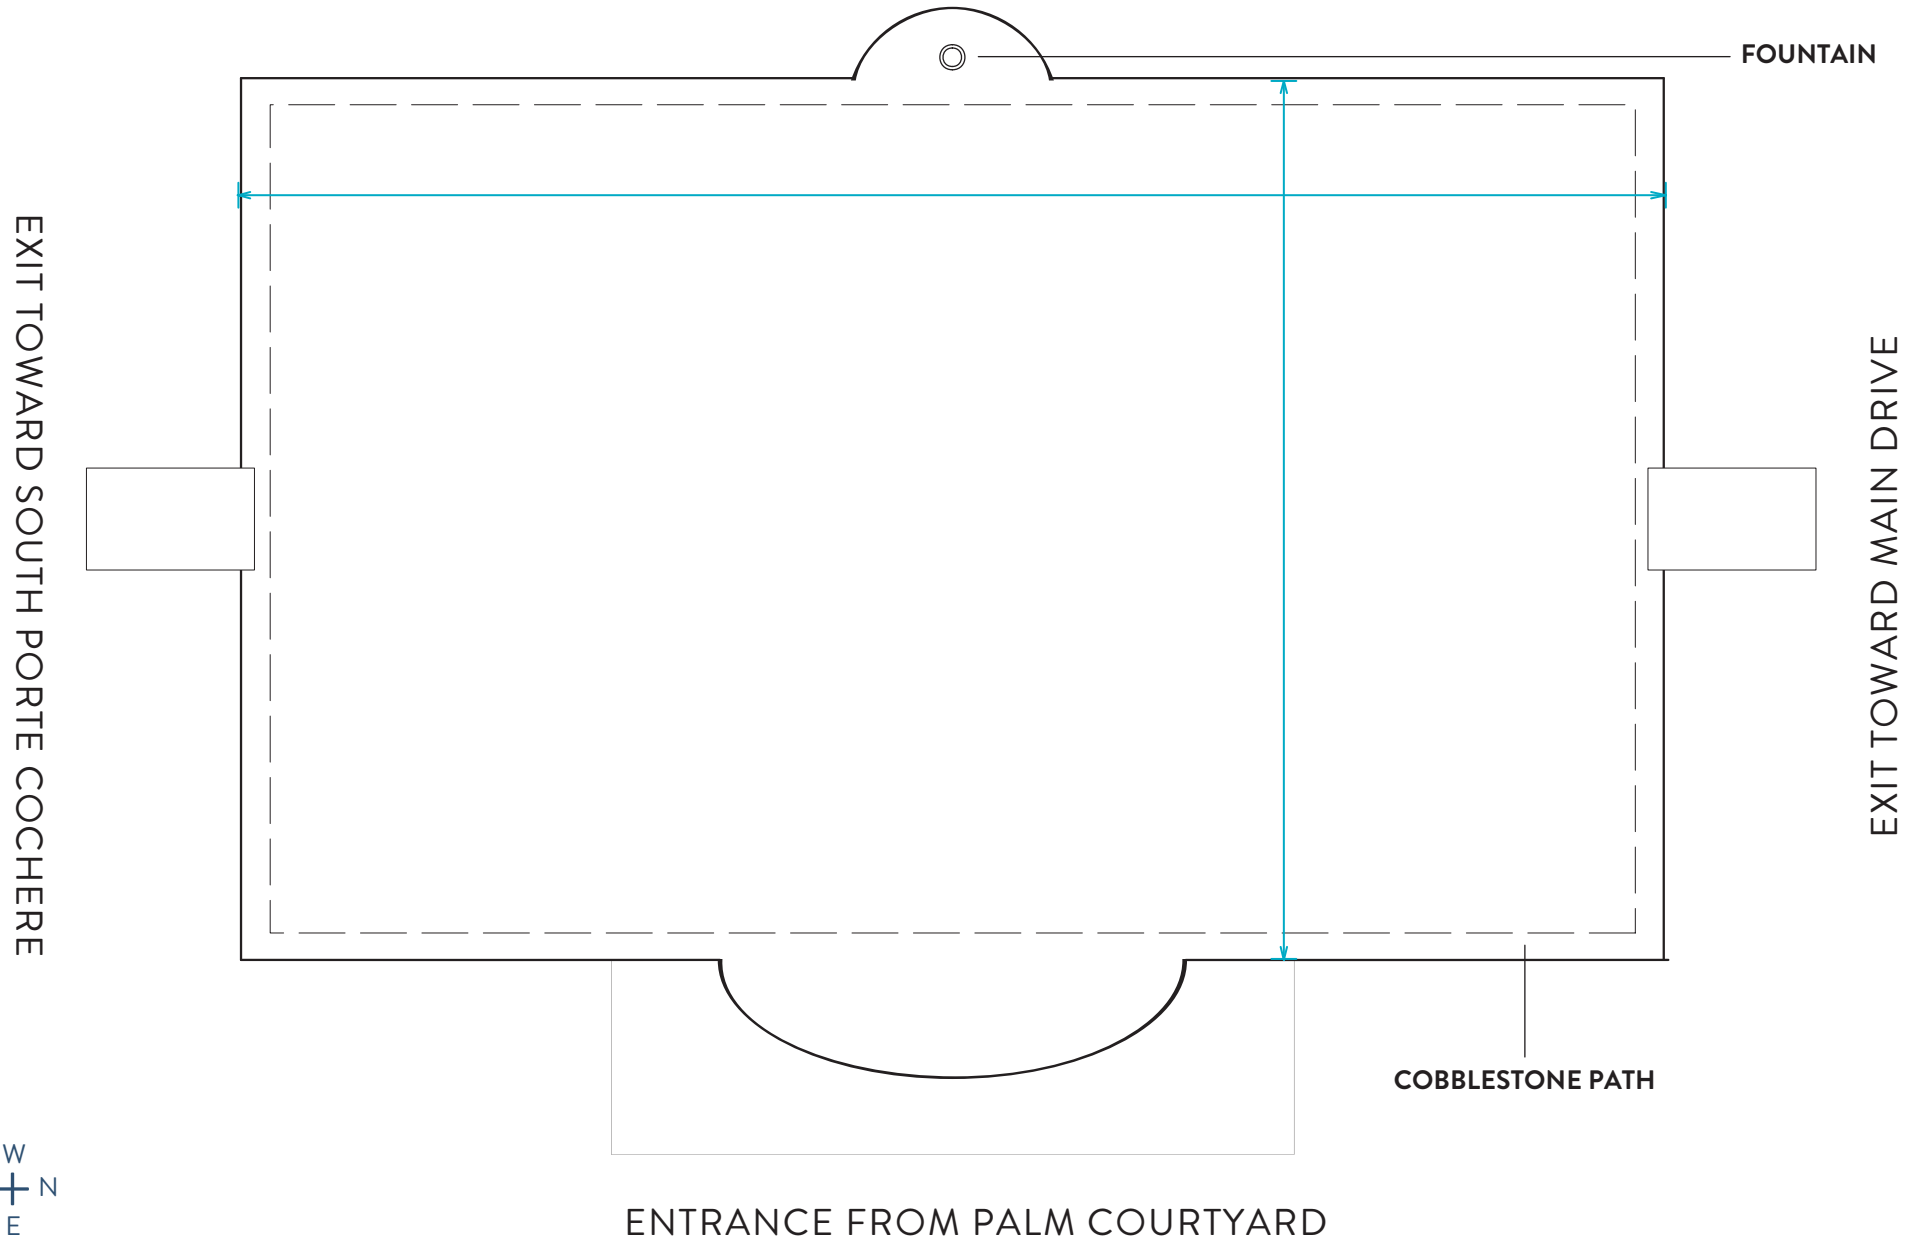

FRONT LAWN

THE BREAKERS PALM BEACH

SQ. FT.	BANQUET	RECEPT.
8,775	300	300

FOUNTAIN

EXIT TOWARD SOUTH PORTE COCHERE

EXIT TOWARD MAIN DRIVE

COBBLESTONE PATH

ENTRANCE FROM PALM COURTYARD