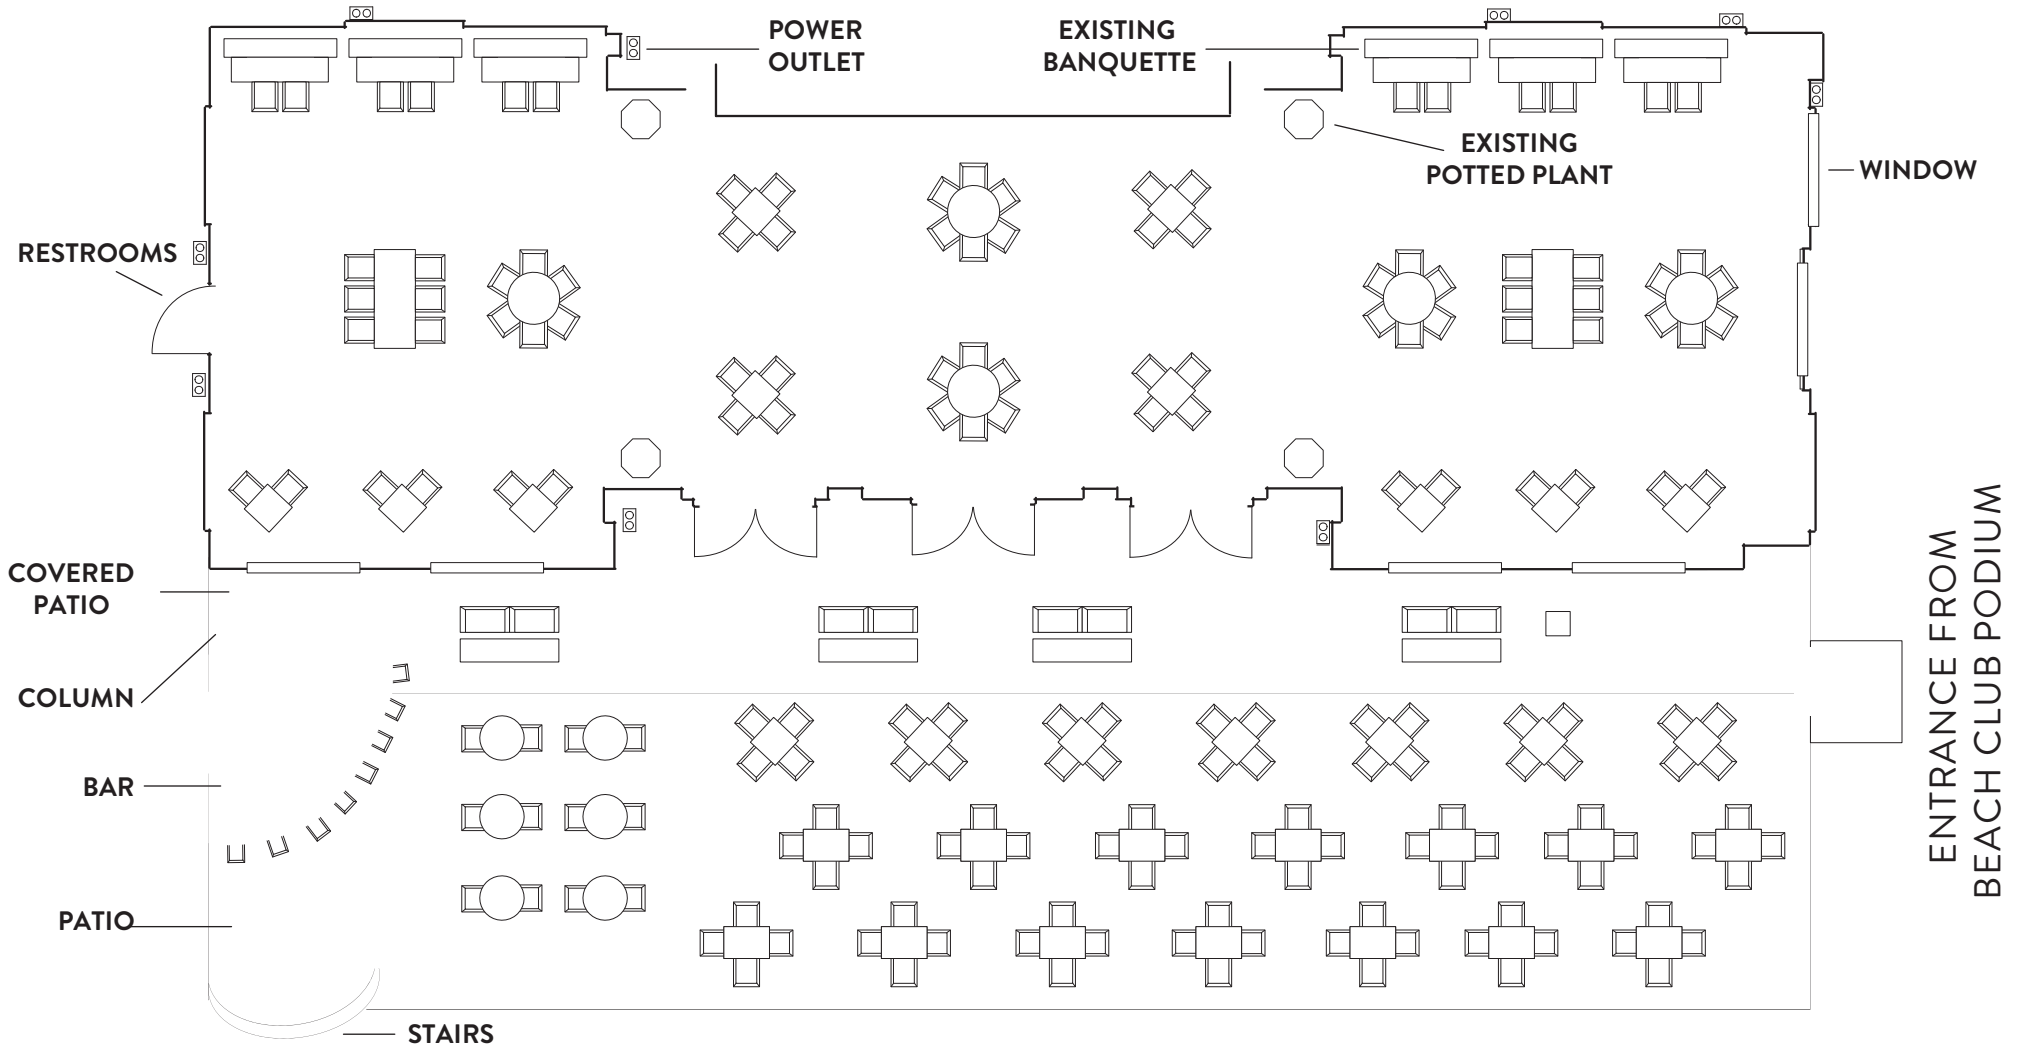

# THE BEACH CLUB RESTAURANT

THE BREAKERS PALM BEACH

SQ. FT.	BANQUET	RECEPT.
3,800	200	300

MAIN POOL & ATLANTIC OCEAN VIEW