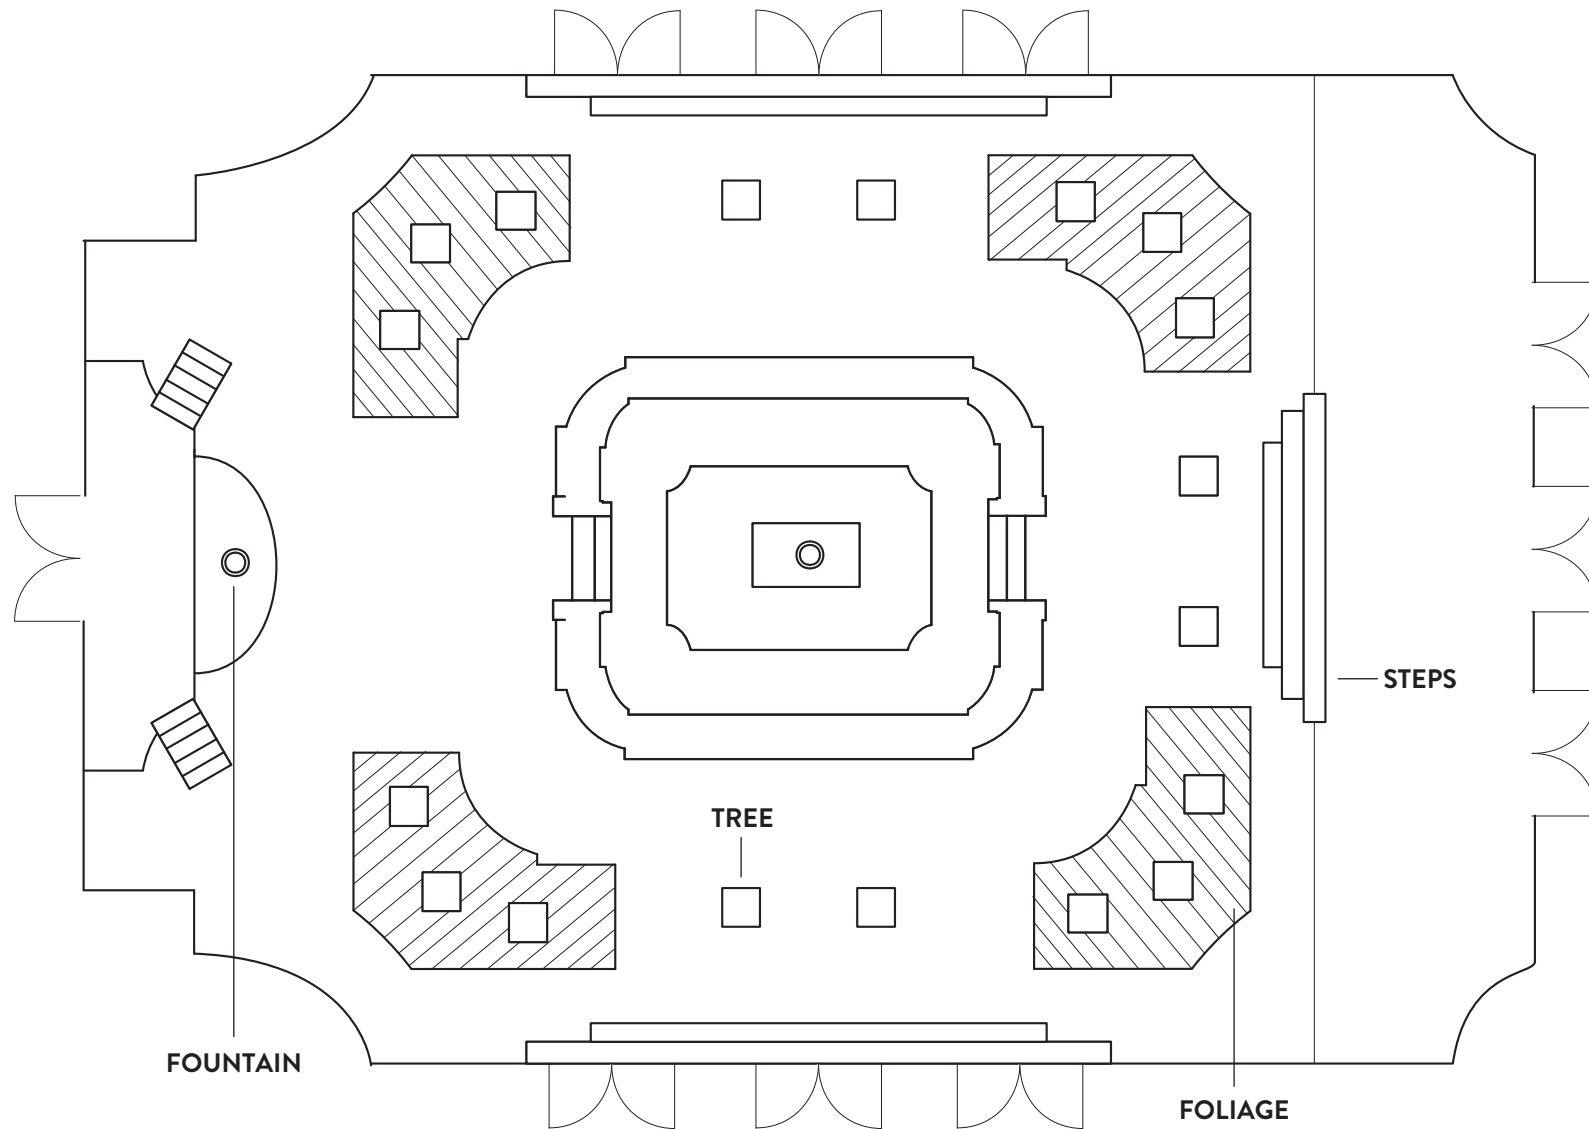

MEDITERRANEAN COURTYARD

THE BREAKERS PALM BEACH

SQ. FT.	BANQUET	RECEPT.
5,000	250	500

ENTRANCES FROM SOUTH LOGGIA

ENTRANCE TO MEDITERRANEAN BALLROOM

ENTRANCES FROM LOBBY

FOUNTAIN

TREE

STEPS

FOLIAGE

ENTRANCES FROM NORTH LOGGIA