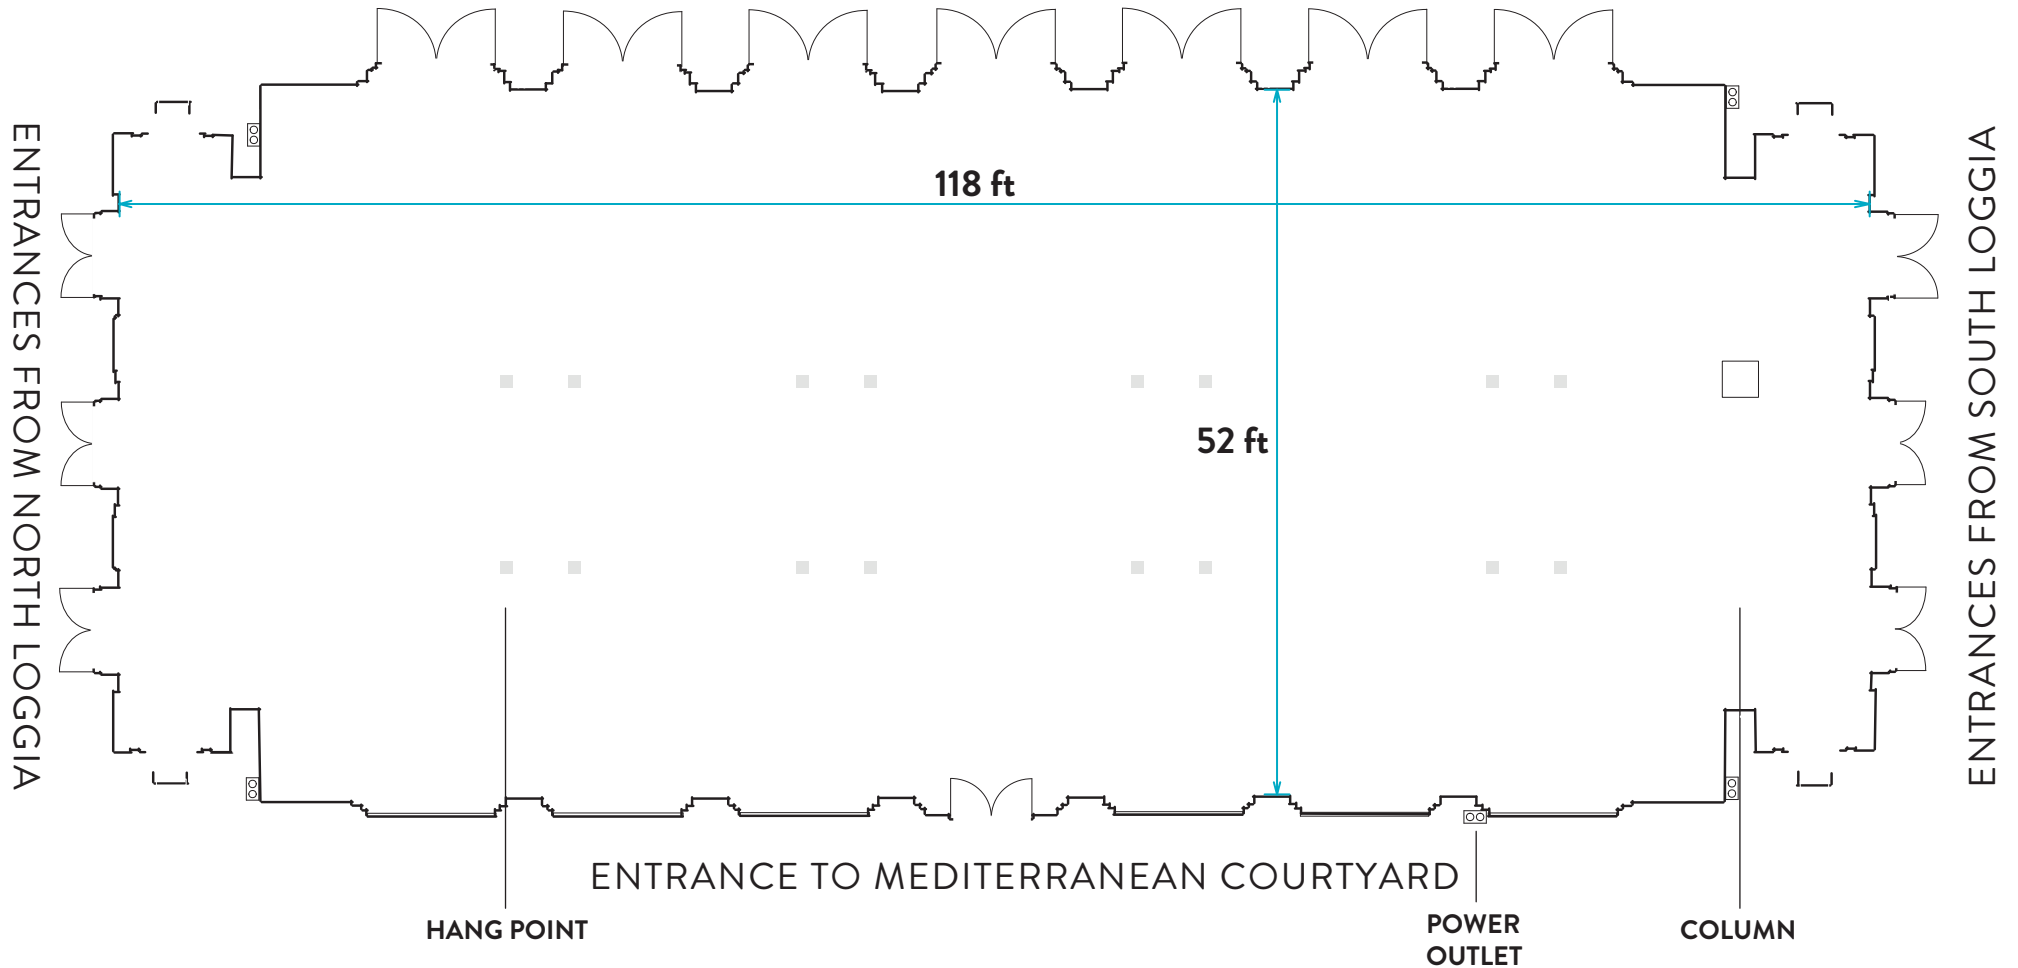

# MEDITERRANEAN BALLROOM

THE BREAKERS PALM BEACH

ENTRANCES TO VENETIAN BALLROOM

DIM. (LxW)	SQ. FT.	HEIGHT	SCHOOL	THEATRE	BANQUET	RECEPT.	BOOTHS
118' x 52'	6,136	24'	250	500	300	600	33