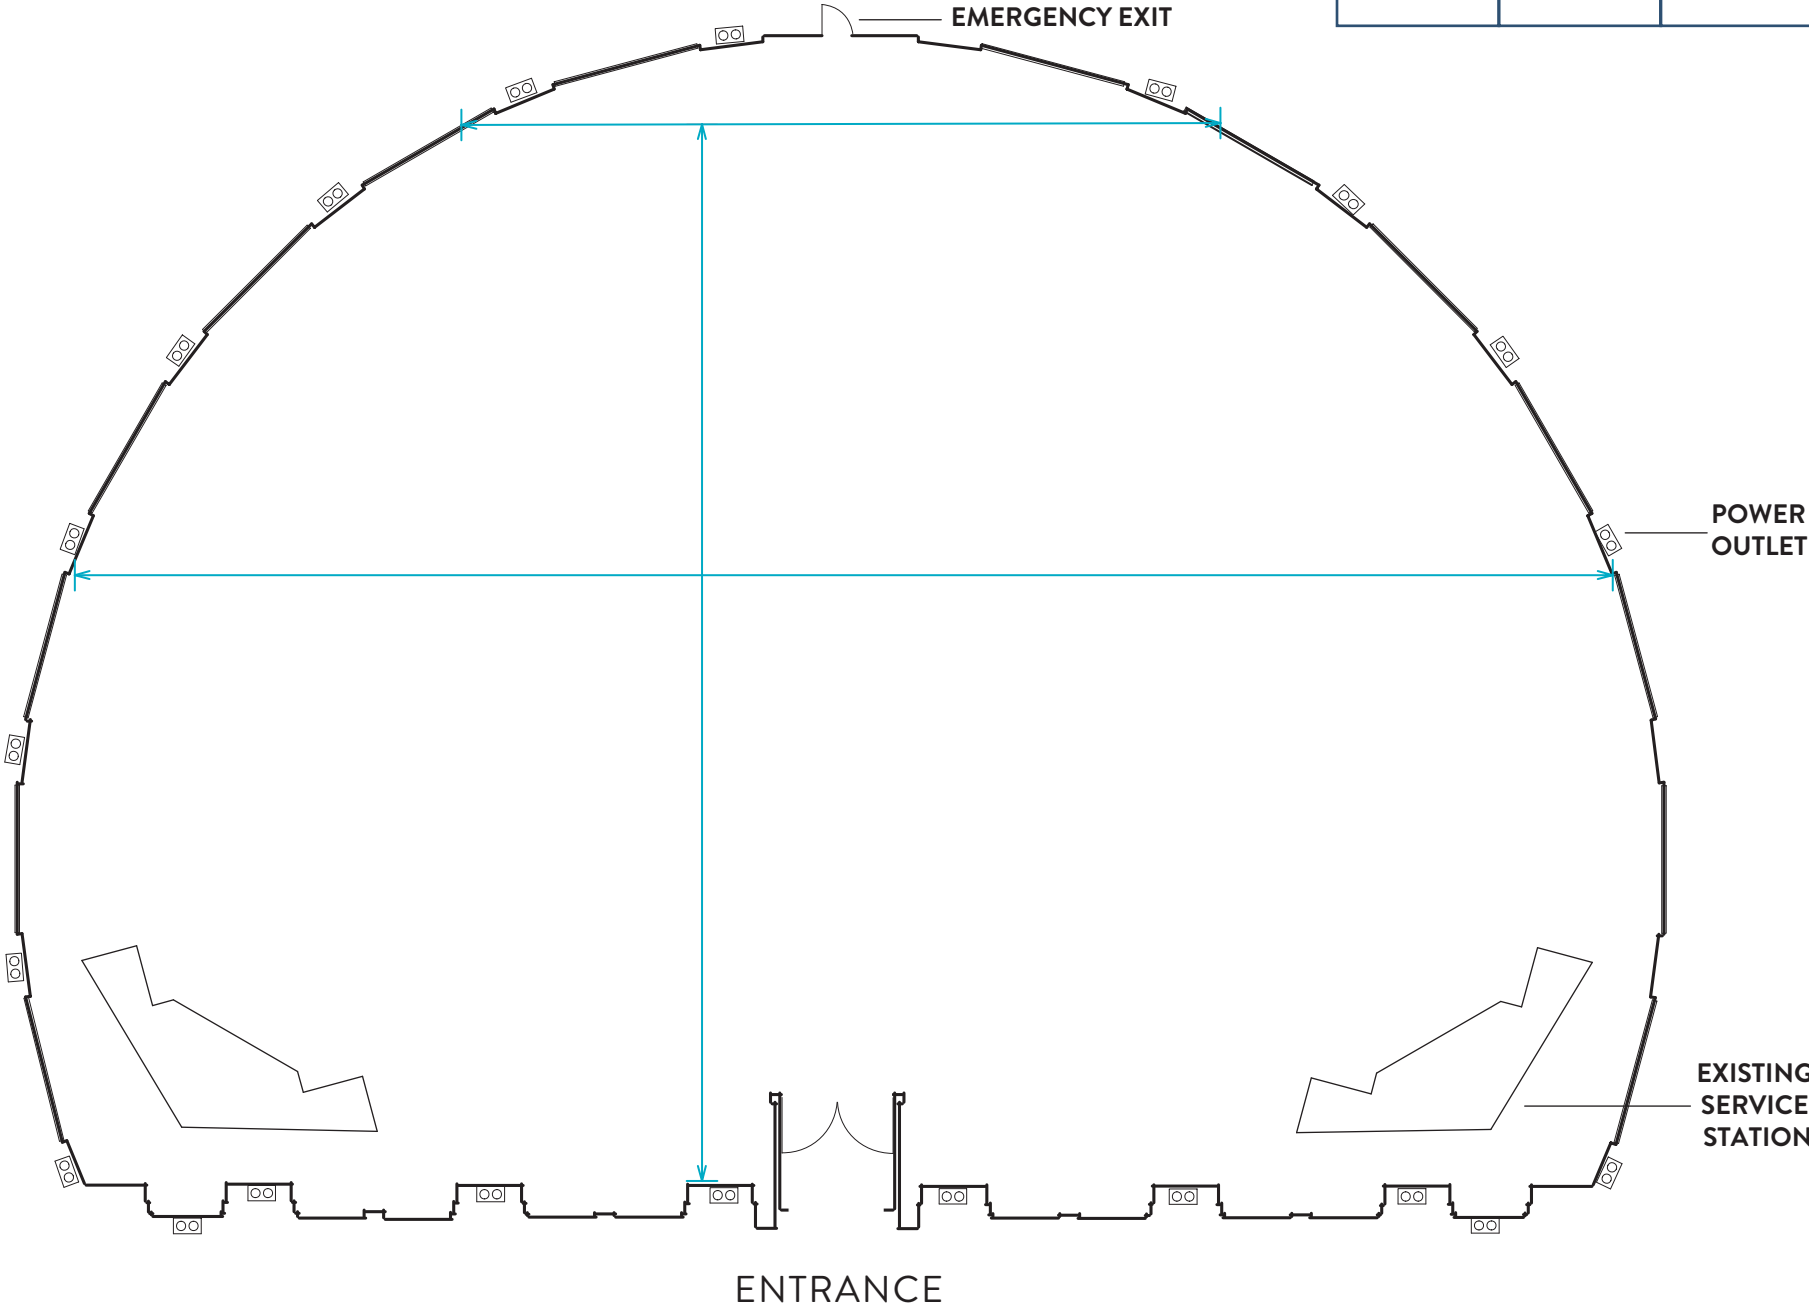

THE CIRCLE BALLROOM

THE BREAKERS PALM BEACH

SQ. FT.	BANQUET	RECEPT.
5,525	300	400

ENTRANCE

EMERGENCY EXIT

POWER
OUTLET

EXISTING
SERVICE
STATION