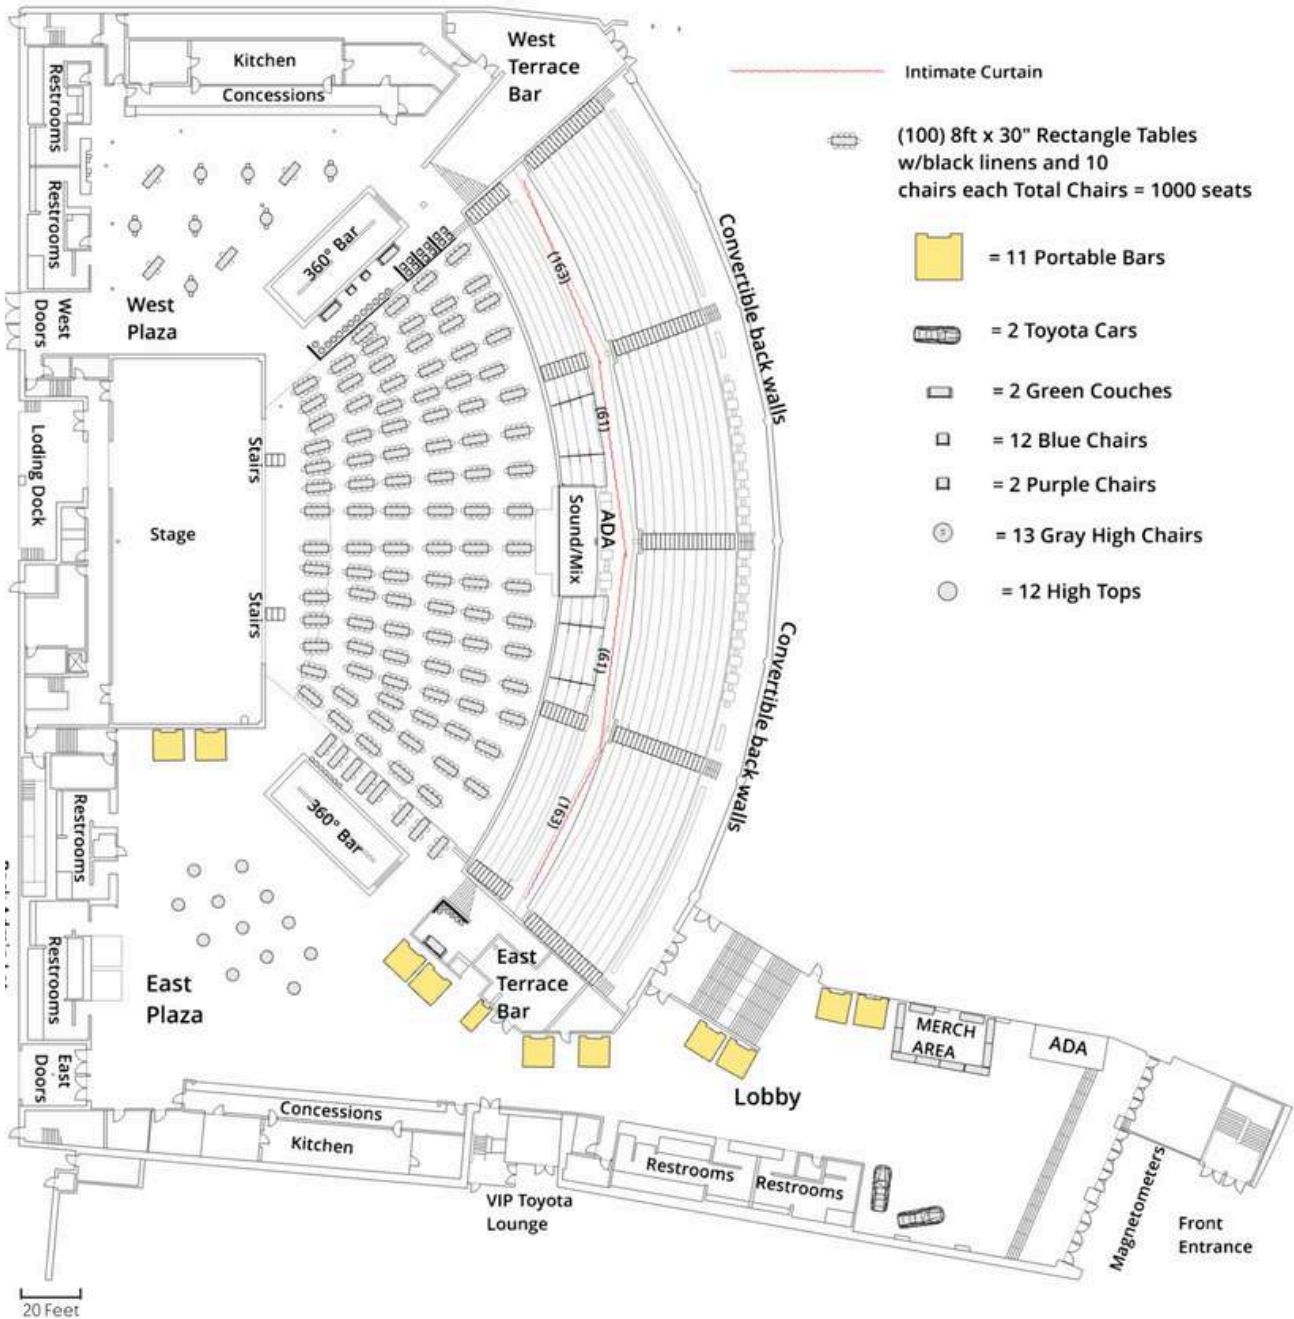

THEATER & CONCOURSE THEATER & COCKTAIL SETUP

THEATER & CONCOURSE BANQUET & COCKTAIL SETUP

THEATER & CONCOURSE MIXED BANQUET/RECTANGULAR TABLES & COCKTAIL SETUP

THEATER RECTANGLE TABLE SETUP

THEATER & CONCOURSE RECTANGLE TABLES & COCKTAIL SETUP

THEATER & CONCOURSE RECTANGLE TABLES & COCKTAIL SETUP

THEATER & COUNCOURSE RECTANGLE TABLES & THEATER SETUP

THEATER CLASSROOM & BANQUET SETUP

THEATER & CONCOURSE CLASSROOM & COCKTAIL SETUP

THEATER & CONCOURSE CLASSROOM & COCKTAIL SETUP

CONCOURSE COCKTAIL SETUP