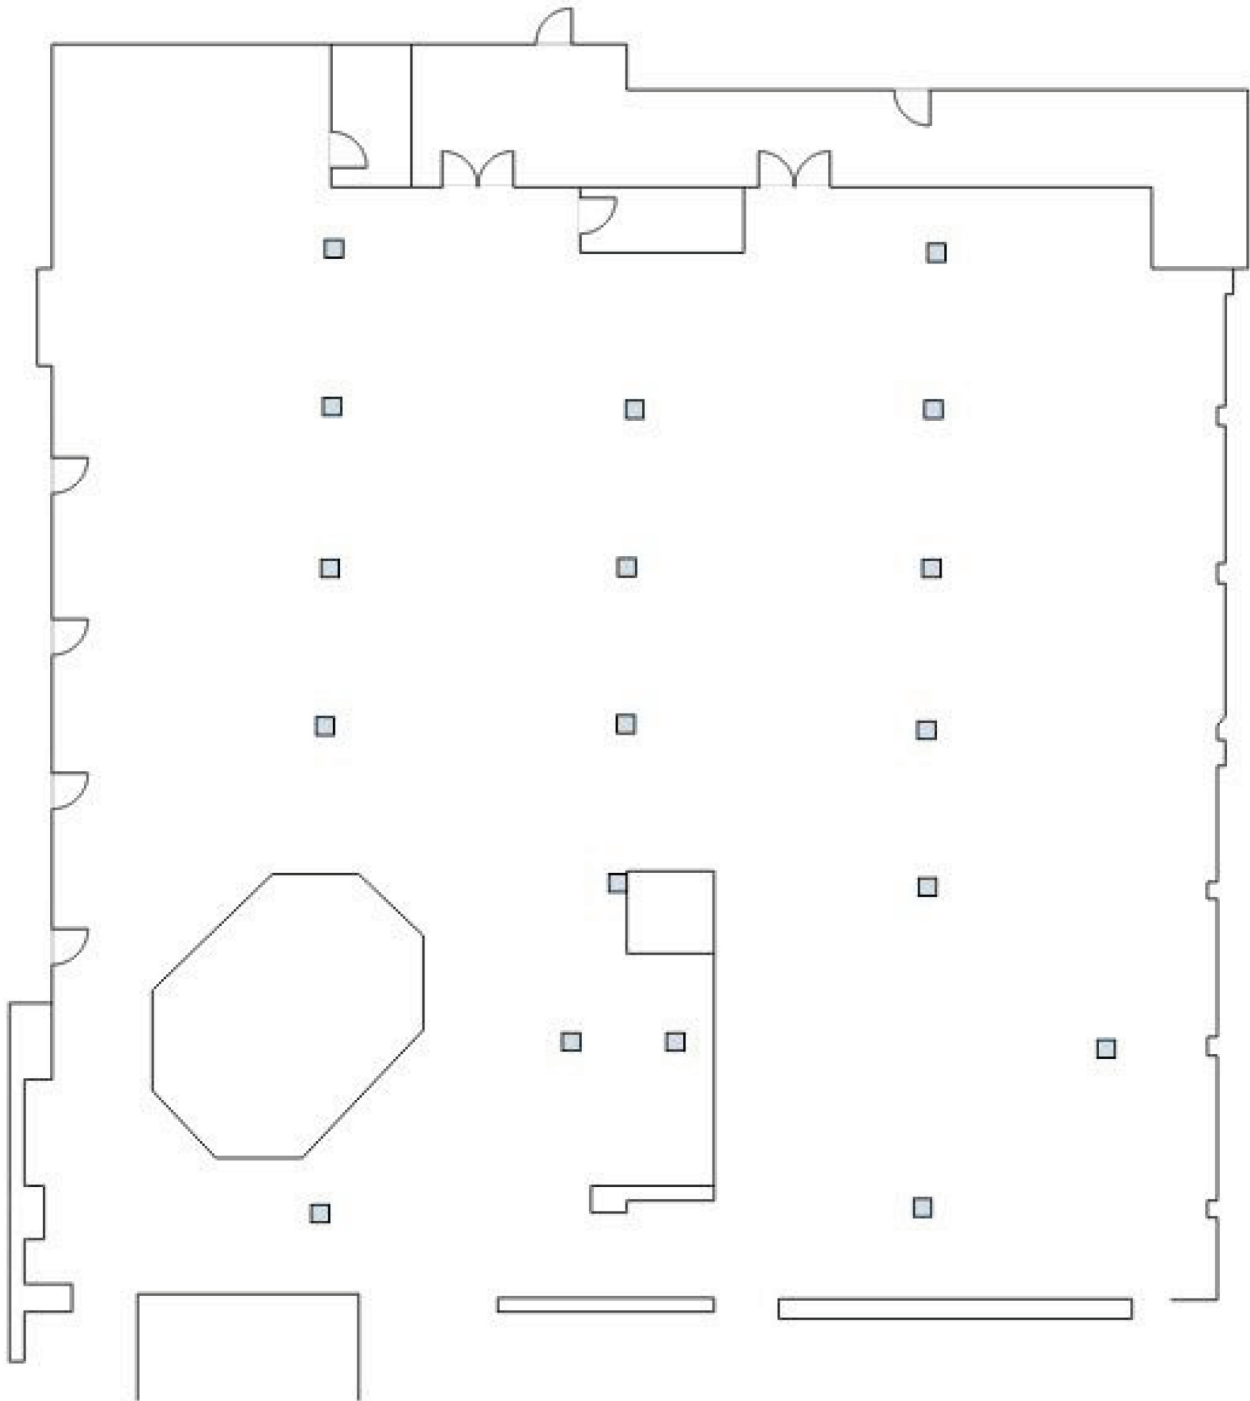

RMA STAGE

MUSIC HALL

GARDEN ROOM A&B

COURTYARD

3RD FLOOR EVENT ROOM