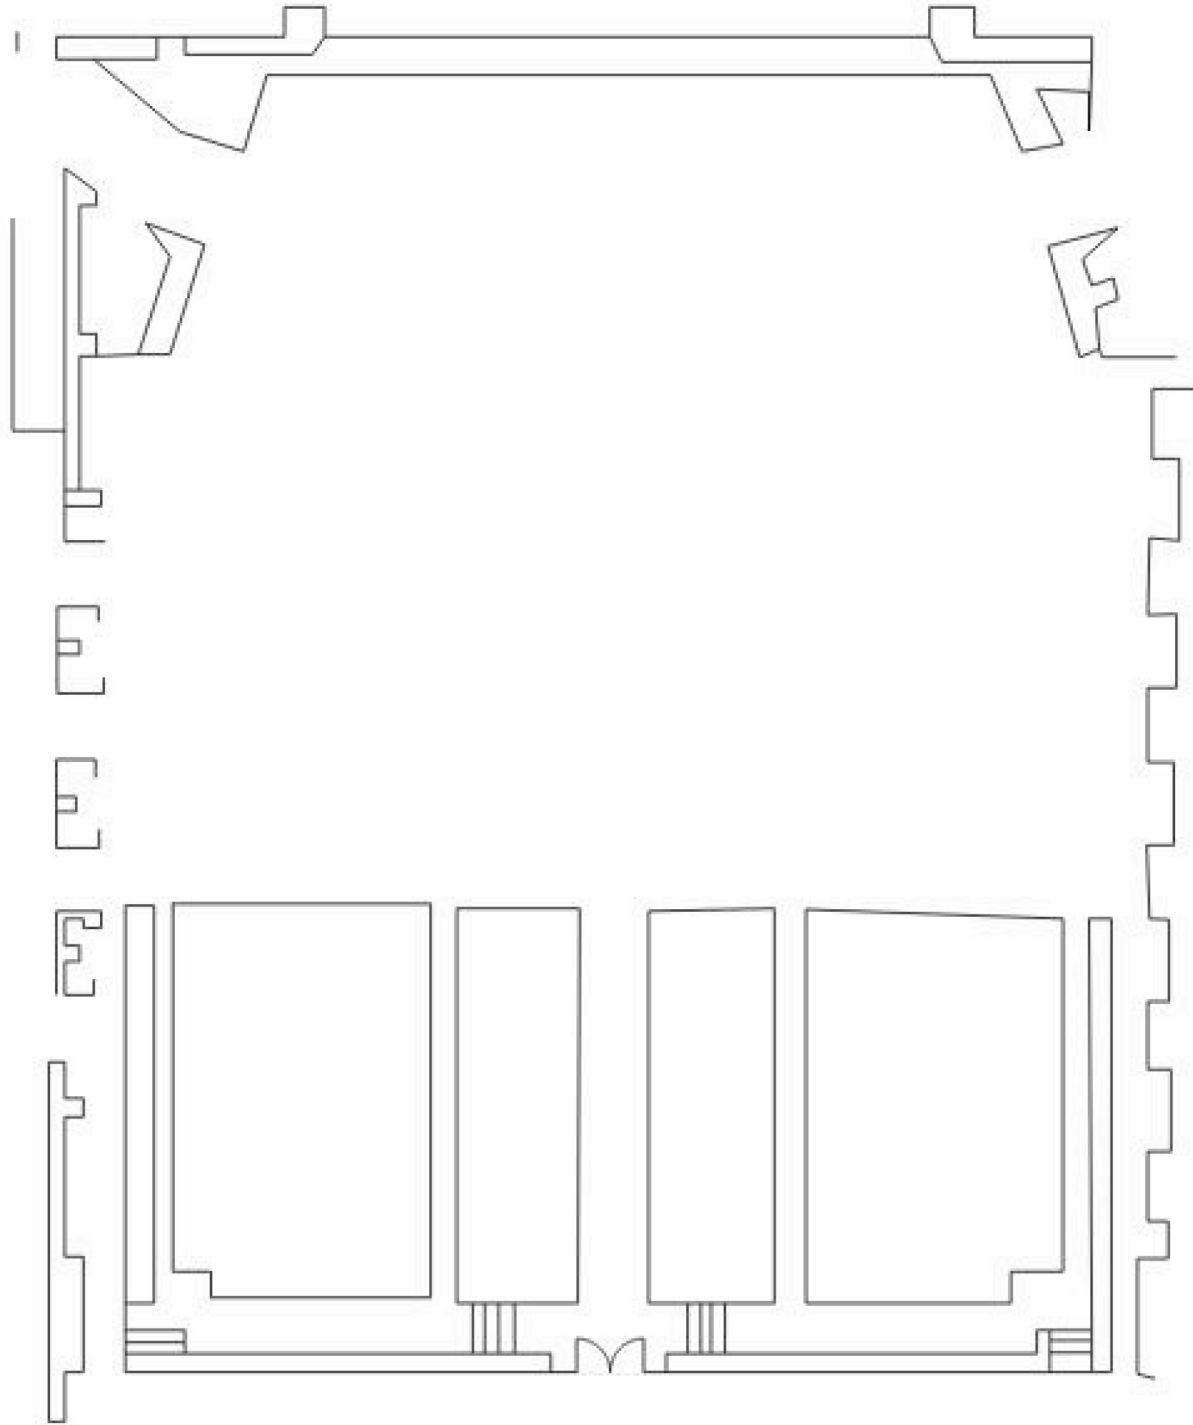

RMA STAGE

MUSIC HALL

GARDEN ROOM A&B

COURTYARD

3RD FLOOR EVENT ROOM