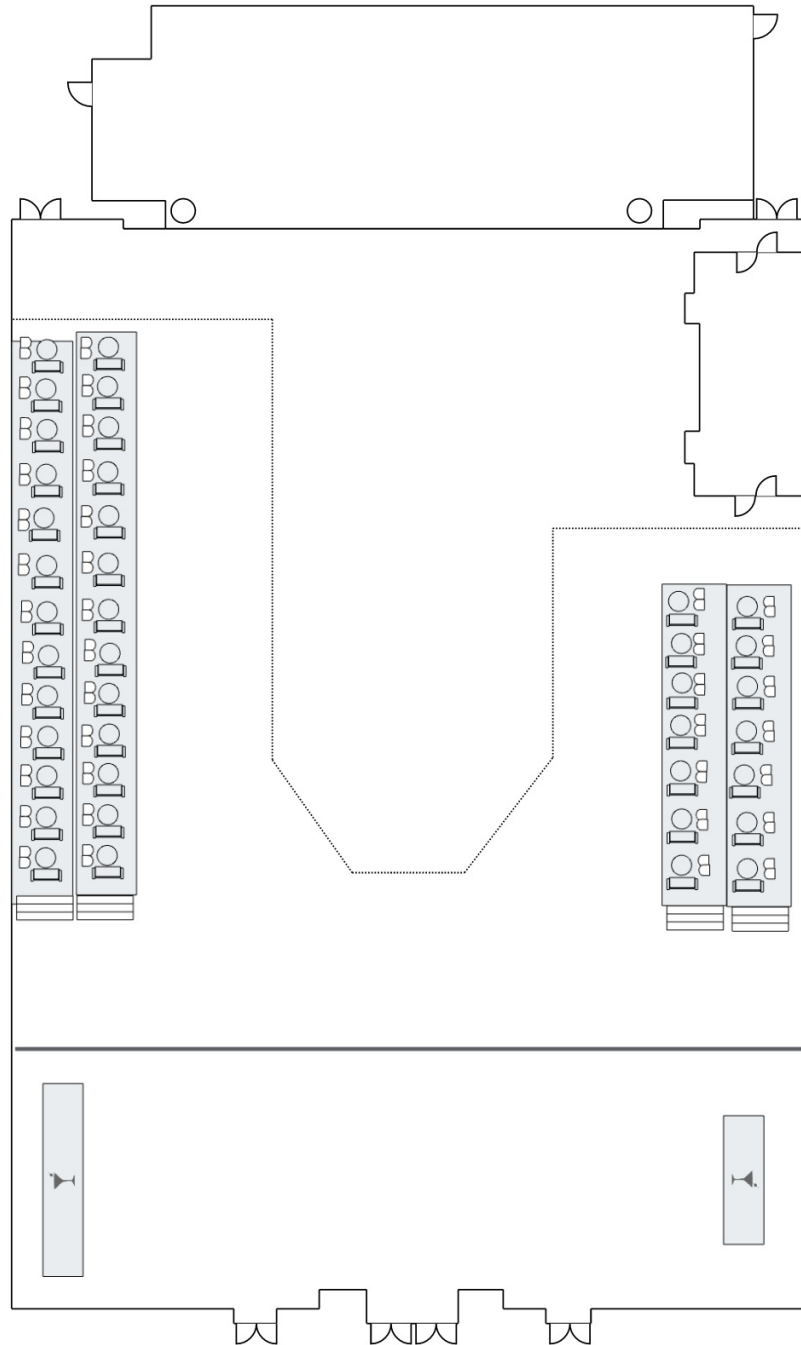

GRAND LOBBY

MURAT THEATER

DECO

DELUXE

CORINTHIAN MEETING ROOM

EGYPTIAN LOBBY

EGYPTIAN ROOM

SECOND FLOOR LOBBY