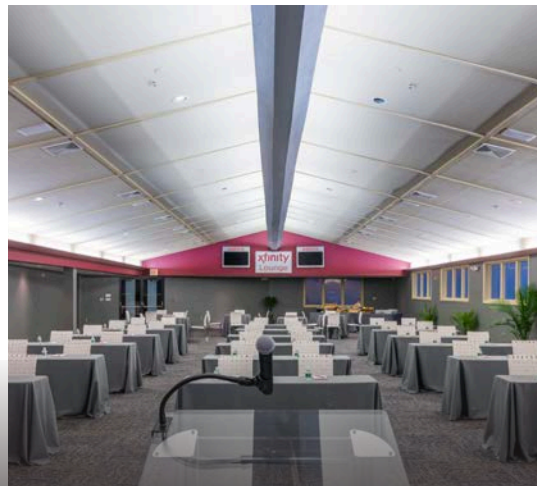

TOYOTA
OAKDALE THEATRE

95 SOUTH TURNPIKE ROAD, WALLINGFORD, CT 06492

✉ TPOEVENTS@LIVENATION.COM

☎ 203.303.5636

**LEGENDARY VENUE,
EPIC EVENTS**

LIVE NATION
SPECIAL EVENTS

Opened in 1954 and originally known as Oakdale Musical Theatre, this unique space primarily operated seasonally featuring the Westbury Music Fair and entertainers such as Englebert Humperdinck, Liberace, The Carpenters, and Dolly Parton. Today, this legendary venue is the perfect location to host your next corporate event, private concert, wedding, reception, business meeting or expo. Accommodating from 25 to 4,800 guests, our talented staff handles every detail, so you don't have to!

With access to the world's greatest musical entertainment, full-service event production, state-of-the-art lighting and sound, custom menus and mixology, our 54,000 square-foot venue will exceed expectations of even the most discerning guest. From The Dome Ballroom and the Main Theatre to smaller reception rooms and lounges, Oakdale Theatre features a variety of unique spaces to host events of all types and sizes.

LOCATION	RECEPTION	BANQUET	THEATER	
Dome Room	1,800	750	800	
Hartford Healthcare Hospitality Room	125	100	250	
Patio	300	200	250	
Xfinity Lounge	250	200	300	
Theatre	800	300	4,500	
General Admission Capacity: 4,800				