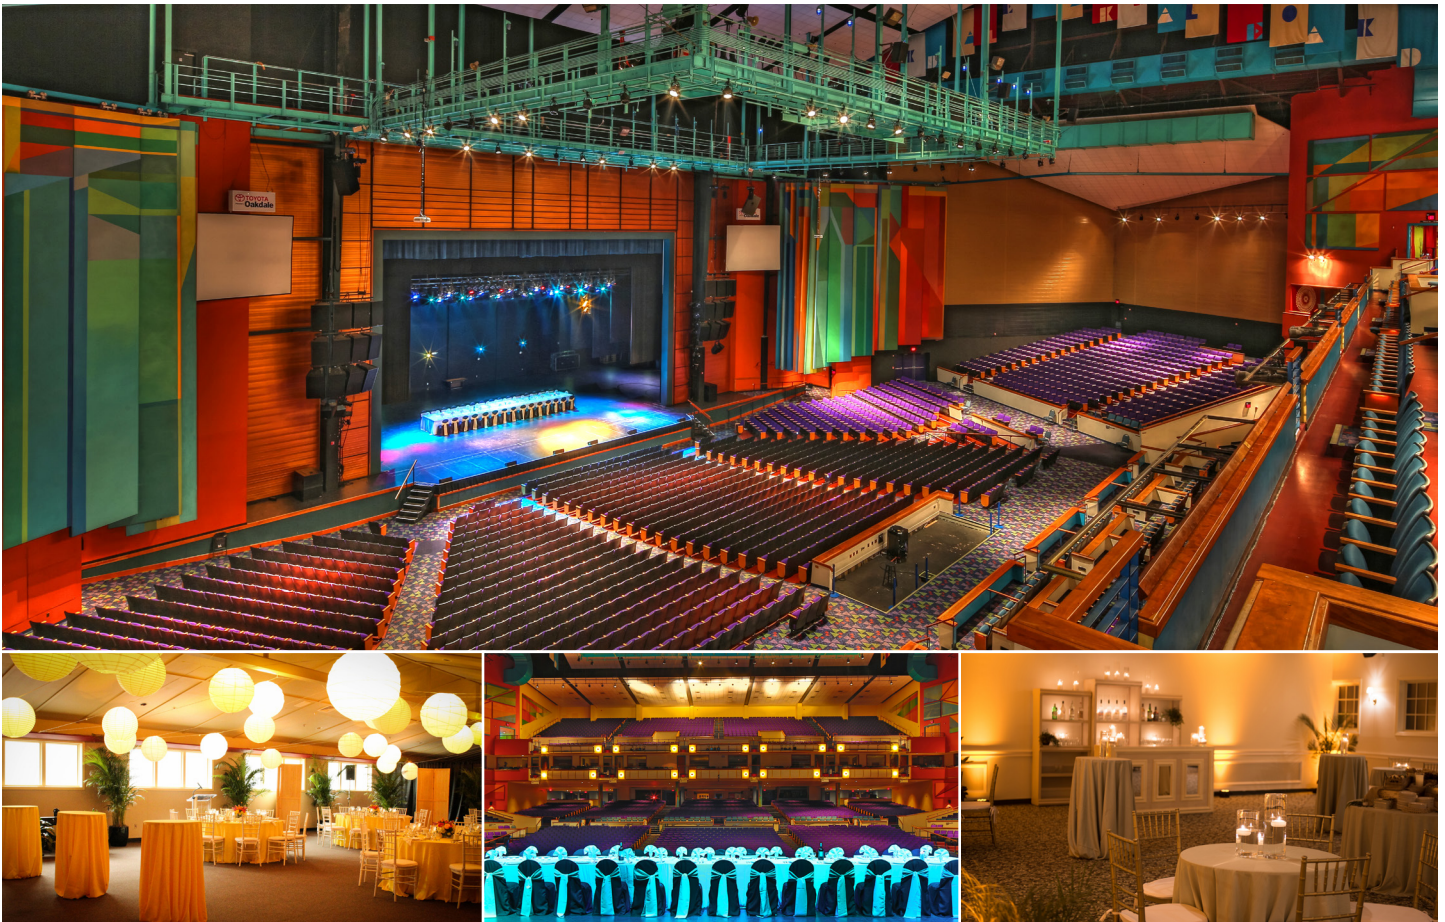

TOYOTA
OAKDALE THEATRE

TOYOTA OAKDALE THEATRE
95 SOUTH TURNPIKE RD, WALLINGFORD, CT 06492
☎ 203.269.8721

**LEGENDARY VENUES,
EPIC EVENTS**

Opened in 1954 and originally known as Oakdale Musical Theatre, this unique space primarily operated seasonally featuring the Westbury Music Fair and entertainers such as Englebert Humperdinck, Liberace, The Carpenters, and Dolly Parton. Today, this legendary venue is the perfect location to host your next corporate event, private concert, wedding, reception, business meeting or expo. Accommodating from 25 to 4,800 guests, our talented staff handles every detail, so you don't have to!

With access to the world's greatest musical entertainment, full-service event production, state-of-the-art lighting and sound, custom menus and mixology, our 54,000 square-foot venue will exceed expectations of even the most discerning guest. From The Dome Ballroom and the Main Theatre to smaller reception rooms and lounges, Oakdale Theatre features a variety of unique spaces to host events of all types and sizes.

LOCATION	RECEPTION	BANQUET	THEATRE
Dome Room	1,800	750	800
Hartford Healthcare Hospitality Room	125	100	250
Patio	300	200	250
Xfinity Lounge	250	200	300
Theatre	800	300	4,500

General Admission Capacity: 4,800