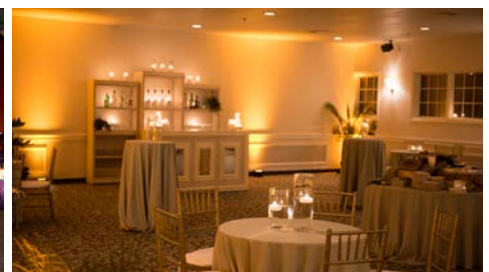

TOYOTA
OAKDALE THEATRE

95 SOUTH TURNPIKE ROAD, WALLINGFORD, CT 06492

✉ TPOEVENTS@LIVENATION.COM

☎ 203.303.5636

**LEGENDARY VENUE,
EPIC EVENTS**

LIVE NATION
SPECIAL EVENTS

Opened in 1954 and originally known as Oakdale Musical Theatre, this unique space primarily operated seasonally featuring the Westbury Music Fair and entertainers such as Englebert Humperdinck, Liberace, The Carpenters, and Dolly Parton. Today, this legendary venue is the perfect location to host your next corporate event, private concert, wedding, reception, business meeting or expo. Accommodating from 25 to 4,800 guests, our talented staff handles every detail, so you don't have to!

With access to the world's greatest musical entertainment, full-service event production, state-of-the-art lighting and sound, custom menus and mixology, our 54,000 square-foot venue will exceed expectations of even the most discerning guest. From The Dome Ballroom and the Main Theatre to smaller reception rooms and lounges, Oakdale Theatre features a variety of unique spaces to host events of all types and sizes.

LOCATION	RECEPTION	BANQUET	THEATER	
Dome Room	1,800	750	800	
Hartford Healthcare Hospitality Room	125	100	250	
Patio	300	200	250	
Xfinity Lounge	250	200	300	
Theatre	800	300	4,500	
General Admission Capacity: 4,800				