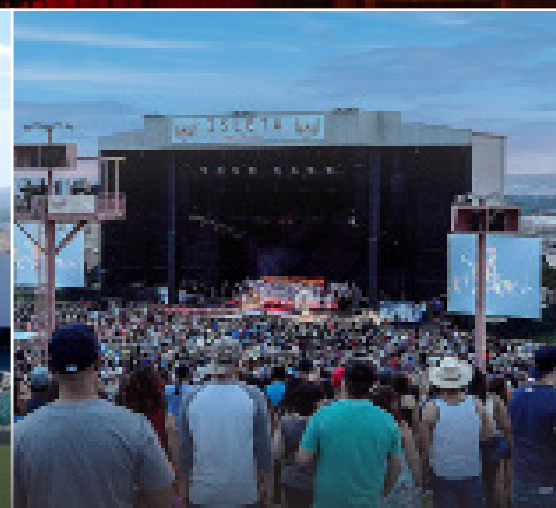

ISLETA AMPHITHEATER
5601 UNIVERSITY BLVD. SE, ALBUQUERQUE, NM 87106
☎ 310.360.3077
✉ ISLETAAMPEVENTS@LIVENATION.COM

LEGENDARY VENUE, EPIC EVENTS

Featuring an outdoor setting with soaring views, Isleta Amphitheater is the perfect location to host your next conference, corporate event, fundraiser, private concert or graduation. Located 10 miles from Albuquerque Convention Center and 3 miles from Albuquerque International Sunport, this unique venue serves as an iconic backdrop with versatile spaces including an open-air amphitheater, spacious lawn and intimate VIP Club offering limitless opportunities for your next private event.

Accommodating up to 15,000 guests, this venue celebrates extraordinary hospitality and service creating a lasting impression from intimate experiences to full venue buyouts. With access to the world's greatest musical entertainment, full-service event production, custom menus and mixology, our talented team of event specialist provide seamless execution to make your event one to remember.

LOCATION	RECEPTION	BANQUET	THEATER
Full Venue	15,000	-	6,000
Amphitheater	-	-	6,000
Lawn	9,000	-	-
VIP Club	700	-	-
South Plaza Pad	400	-	-