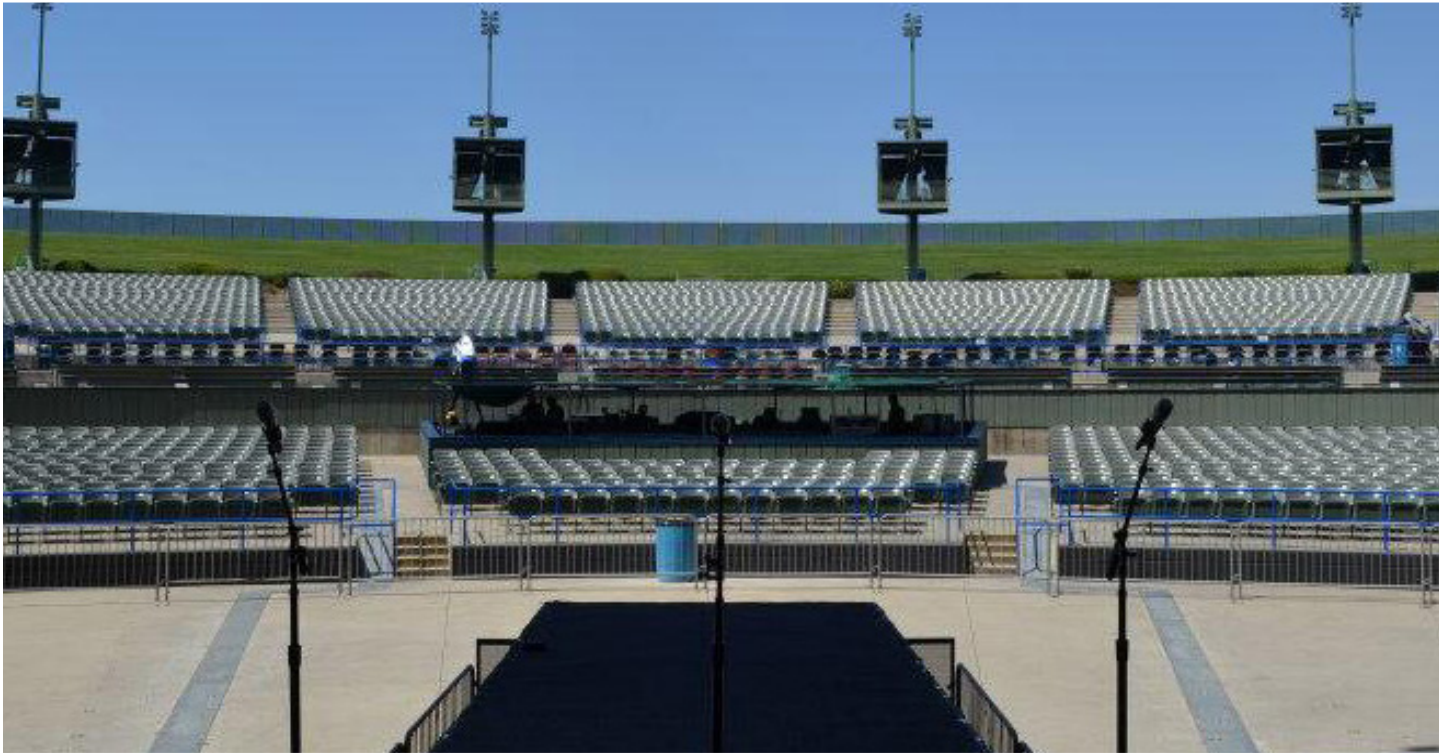

TOYOTA AMPHITHEATRE  
2677 FORTY MILE RD, WHEATLAND, CA 95692  
☎ 415.281.9227  
✉ SF.EVENTS@LIVENATION.COM

**LEGENDARY VENUE,  
EPIC EVENTS**

Featuring an outdoor setting with soaring views, Toyota Amphitheatre is the perfect location to host your next conference, corporate event, fundraiser, private concert or graduation. Located 35 miles north of Sacramento and 10 miles south of Marysville, this unique venue serves as an iconic backdrop with versatile spaces including an open-air amphitheater, spacious lawn and intimate VIP Club offering limitless opportunities for your next private event.

Accommodating up to 18,500 guests, this venue celebrates extraordinary hospitality and service creating a lasting impression from intimate experiences to full venue buyouts. With access to the world's greatest musical entertainment, full-service event production, custom menus and mixology, our talented team of event specialist provide seamless execution to make your event one to remember.

LOCATION	RECEPTION	BANQUET	THEATER
Full Venue	18,500	500	8,043
Ampitheatre	1,500	500	8,043
Lawn	10,457	-	-
VIP Lounge	500	-	-
Parking Lot: 6,720 spaces			