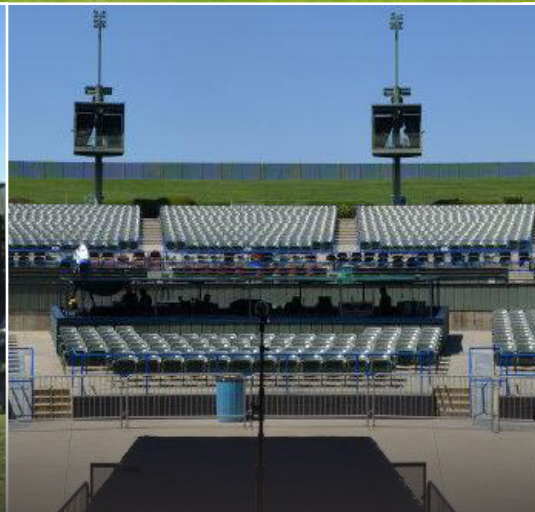

TOYOTA AMPHITHEATRE  
2677 FORTY MILE RD, WHEATLAND, CA 95692  
☎ 415.281.9227  
✉ SF.EVENTS@LIVENATION.COM

**LEGENDARY VENUE,  
EPIC EVENTS**

Featuring an outdoor setting with soaring views, Toyota Amphitheatre is the perfect location to host your next conference, corporate event, fundraiser, private concert or graduation. Located 35 miles north of Sacramento and 10 miles south of Marysville, this unique venue serves as an iconic backdrop with versatile spaces including an open-air amphitheater, spacious lawn and intimate VIP Club offering limitless opportunities for your next private event.

Accommodating up to 18,500 guests, this venue celebrates extraordinary hospitality and service creating a lasting impression from intimate experiences to full venue buyouts. With access to the world's greatest musical entertainment, full-service event production, custom menus and mixology, our talented team of event specialist provide seamless execution to make your event one to remember.

LOCATION	RECEPTION	BANQUET	THEATER
Full Venue	18,500	500	8,043
Ampitheatre	1,500	500	8,043
Lawn	10,457	-	-
VIP Lounge	500	-	-
Parking Lot: 6,720 spaces			