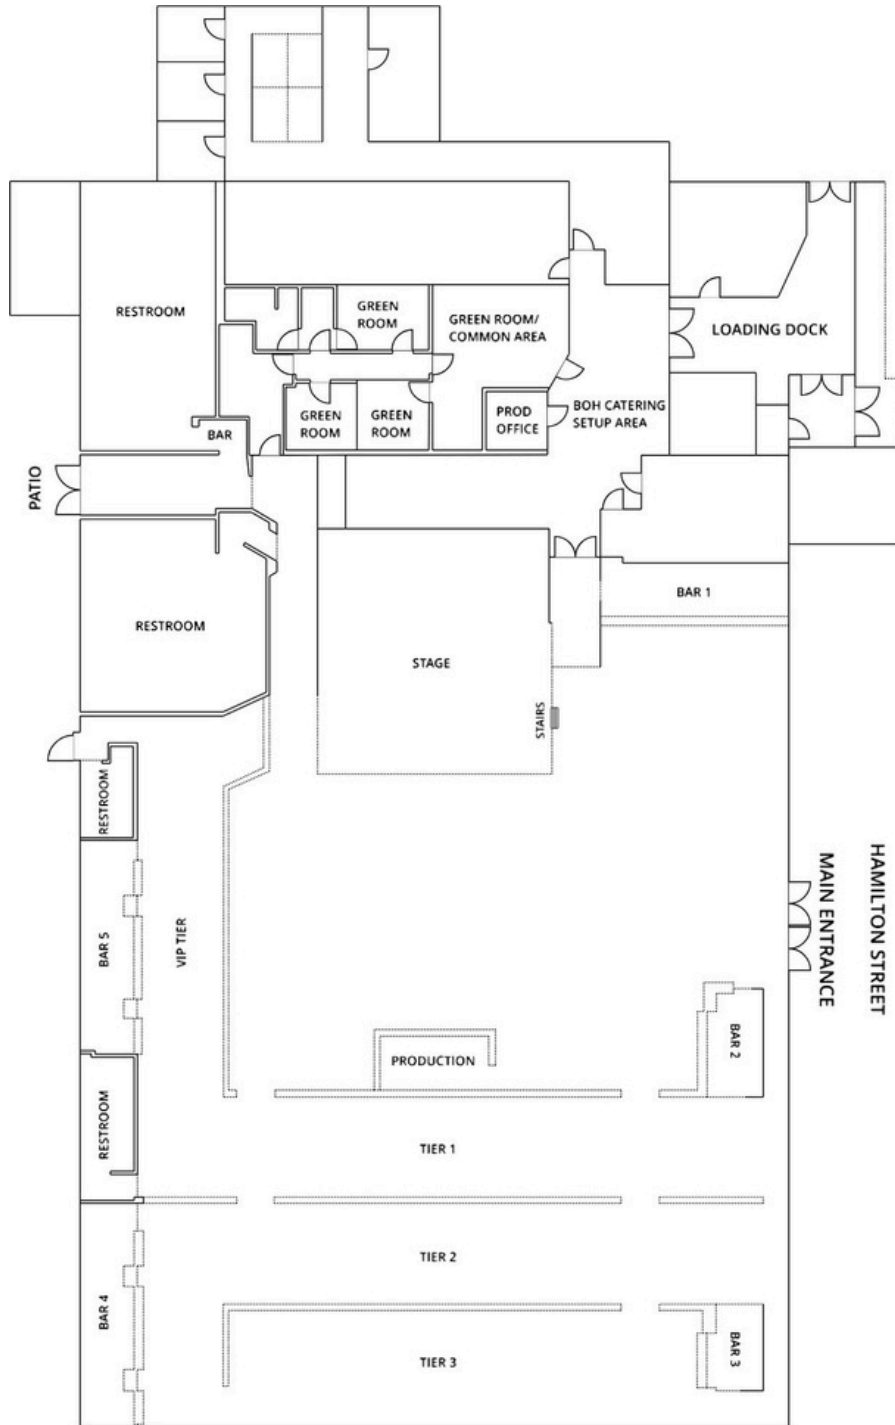

THE FILLMORE

20 Feet

RECEPTION

BANQUET

THEATER