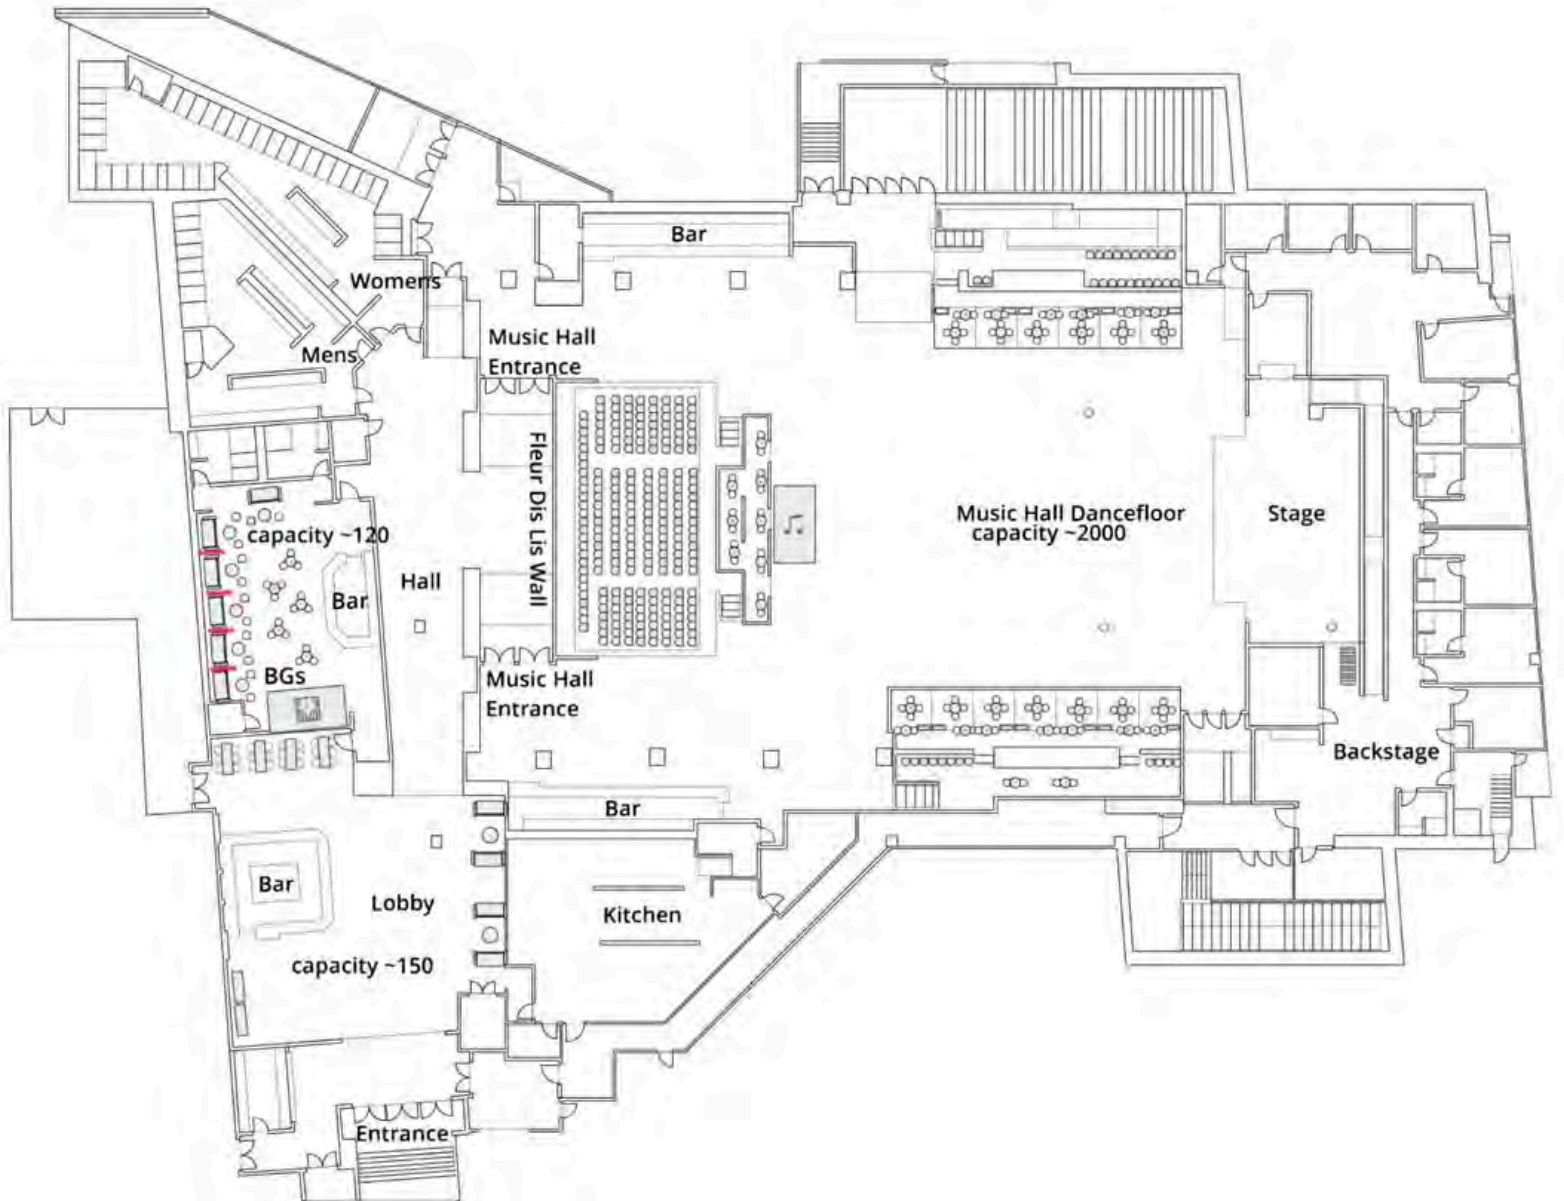

FULL VENUE

MUSIC HALL - RECEPTION

MUSIC HALL - BANQUET

MUSIC HALL - THEATER

TOTAL SEATING: 1,075
FLOOR SEATING: 708
STADIUM SEATING: 230
BOX SEATING: 137

**MUSIC HALL - THEATER
WITH RED CARPET**

MUSIC HALL - MIXED RECEPTION

MUSIC HALL - MIXED RECEPTION