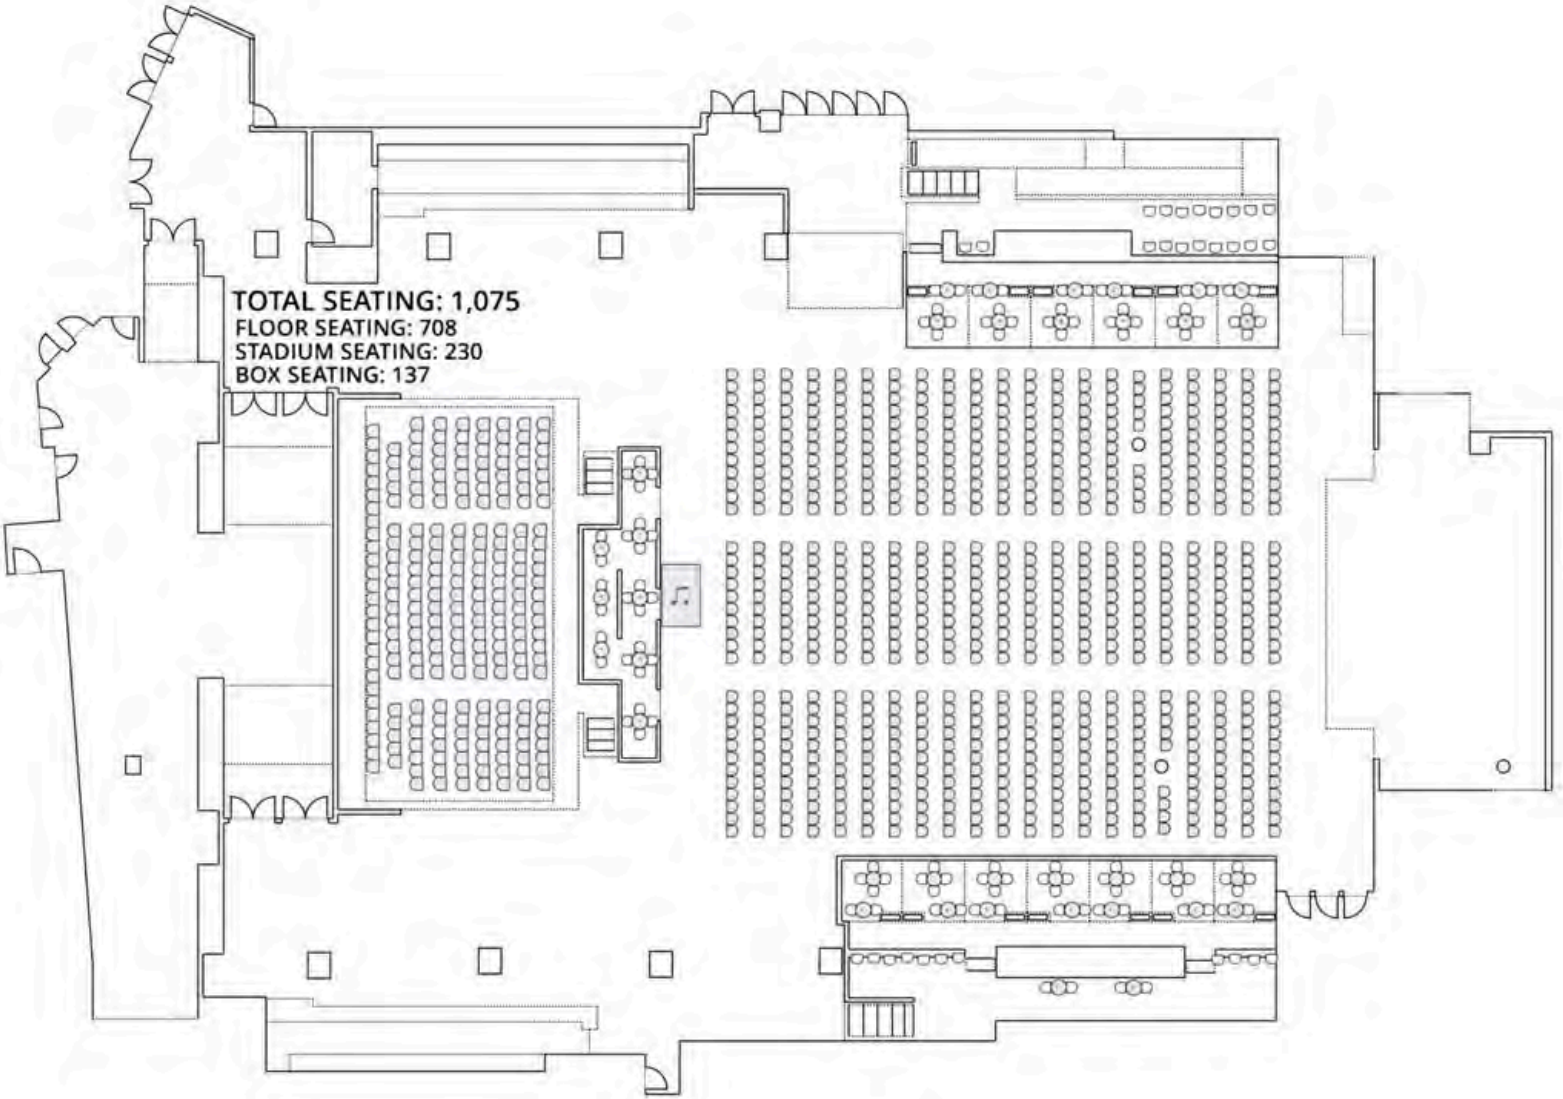

FULL VENUE

MUSIC HALL - RECEPTION

MUSIC HALL - BANQUET

MUSIC HALL - THEATER

TOTAL SEATING: 1,075
FLOOR SEATING: 708
STADIUM SEATING: 230
BOX SEATING: 137

**MUSIC HALL - THEATER
WITH RED CARPET**

MUSIC HALL - MIXED RECEPTION