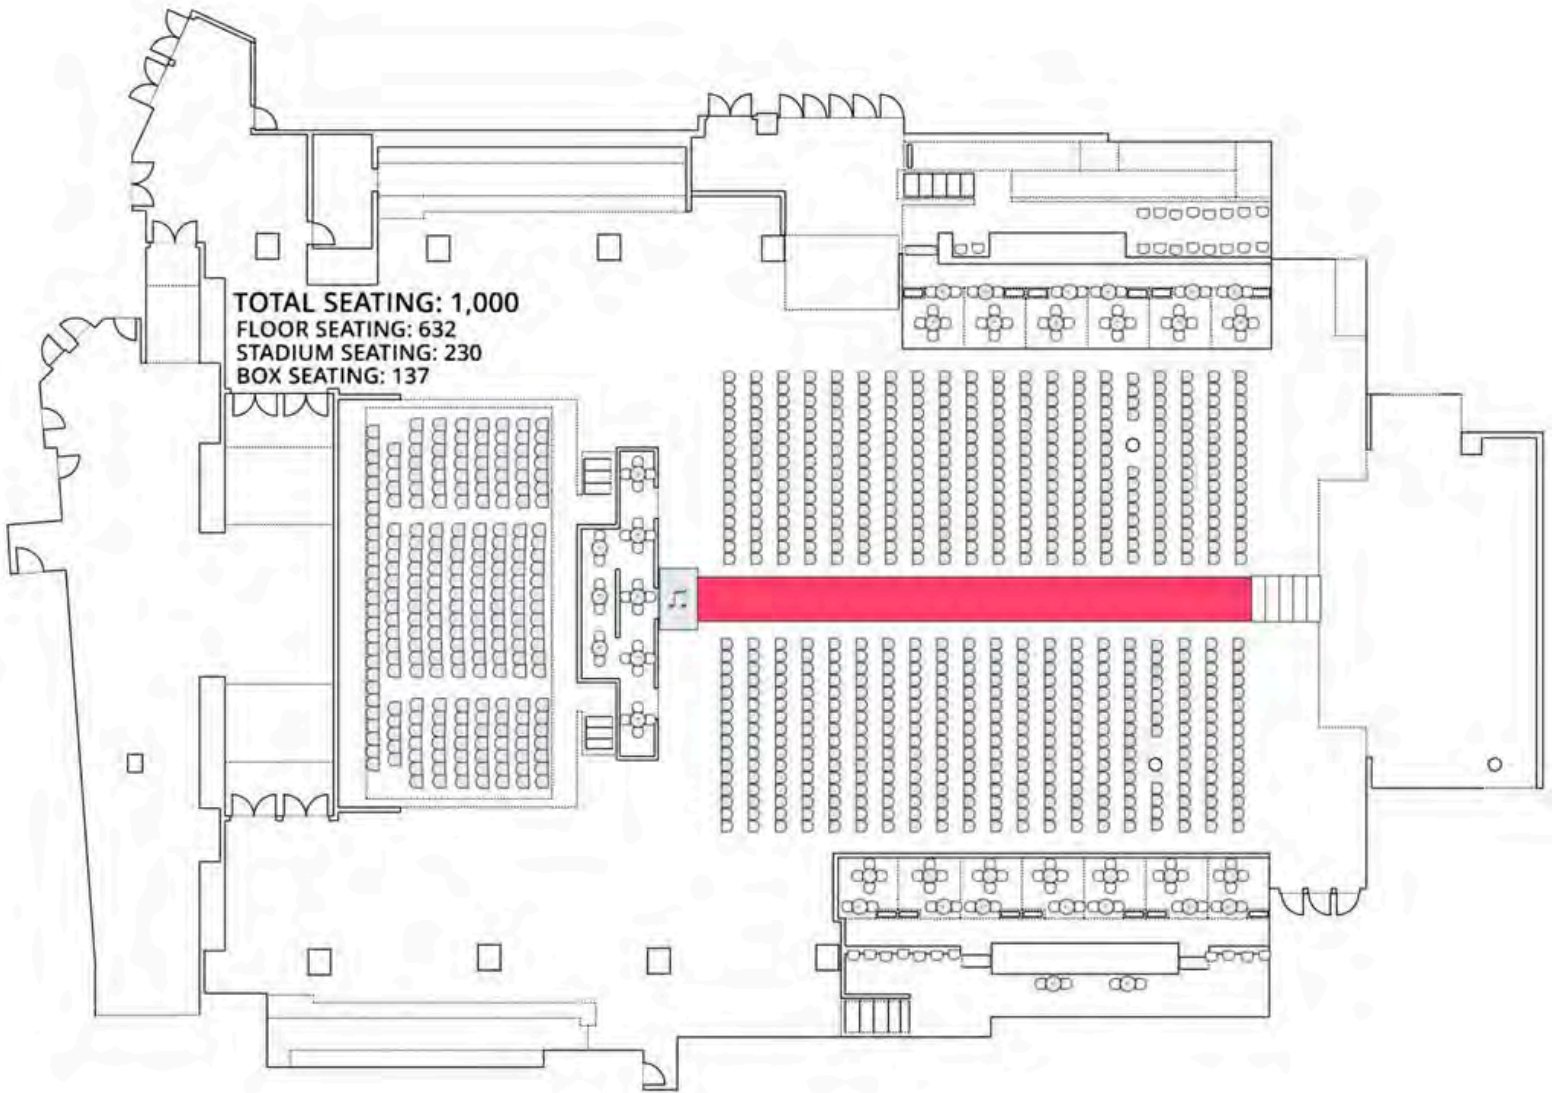

FULL VENUE

MUSIC HALL - RECEPTION

MUSIC HALL - BANQUET

MUSIC HALL - THEATER

TOTAL SEATING: 1,075
FLOOR SEATING: 708
STADIUM SEATING: 230
BOX SEATING: 137

**MUSIC HALL - THEATER
WITH RED CARPET**

MUSIC HALL - MIXED RECEPTION

MUSIC HALL - MIXED RECEPTION