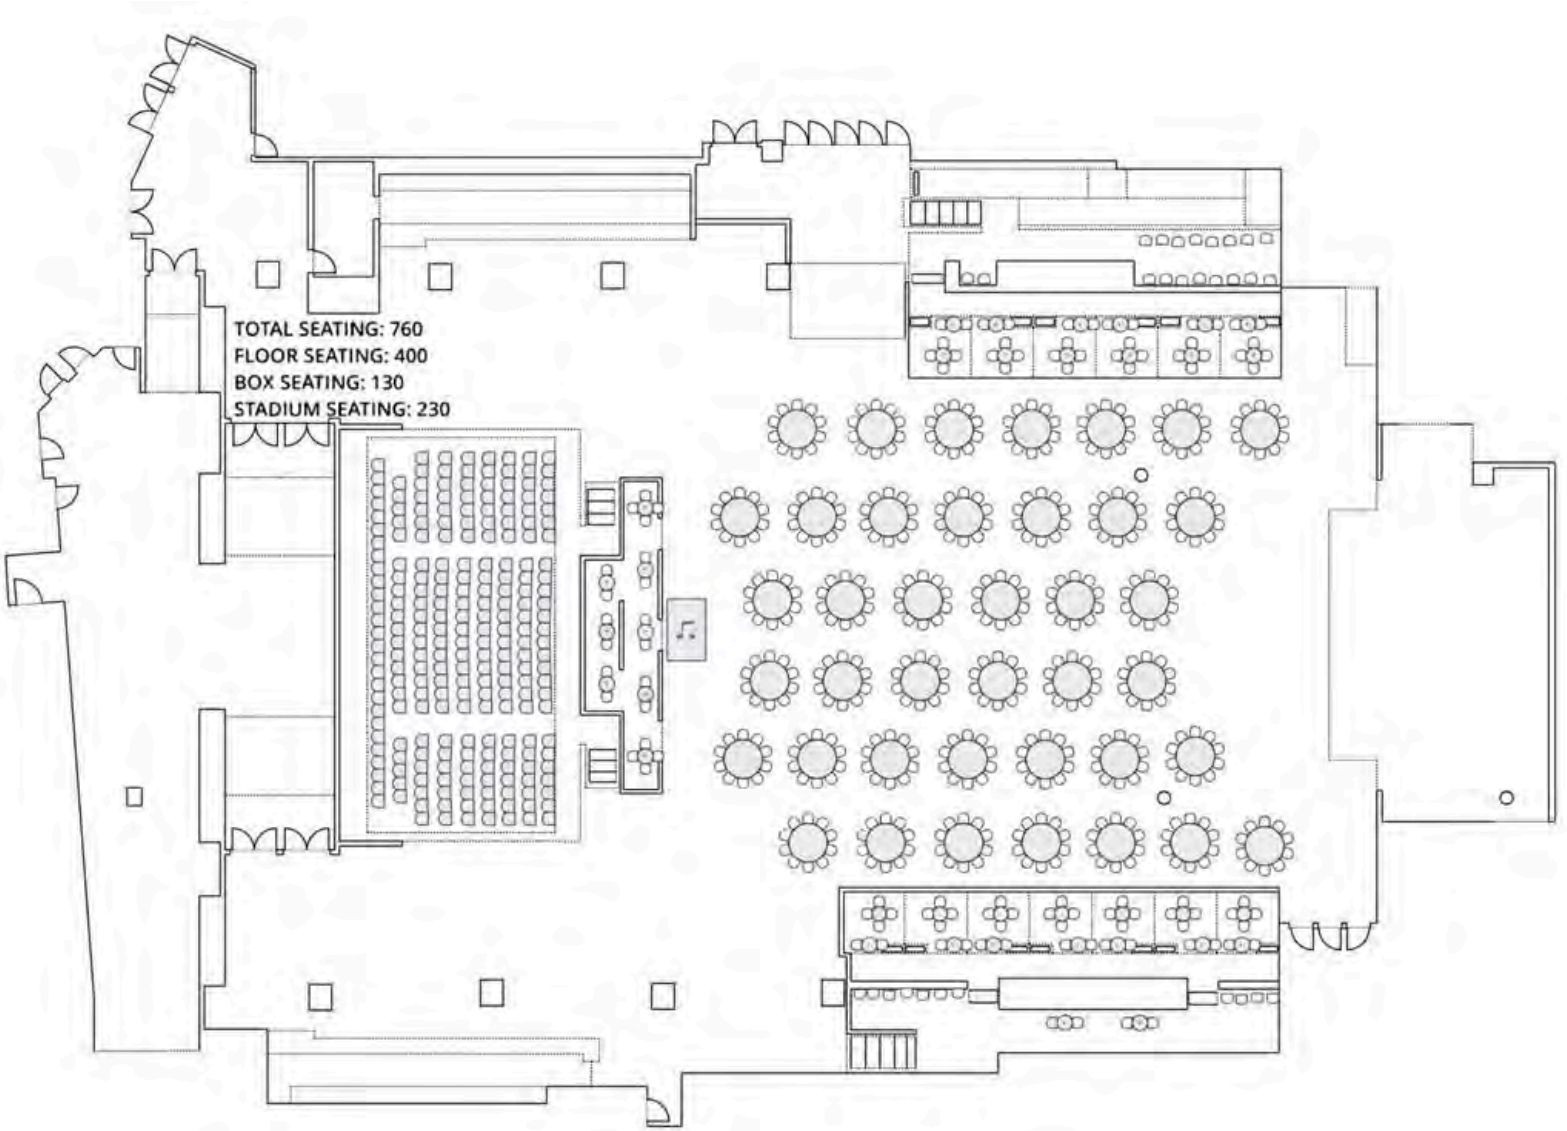

FULL VENUE

MUSIC HALL - RECEPTION

MUSIC HALL - BANQUET

MUSIC HALL - THEATER

TOTAL SEATING: 1,075
FLOOR SEATING: 708
STADIUM SEATING: 230
BOX SEATING: 137

**MUSIC HALL - THEATER
WITH RED CARPET**

MUSIC HALL - MIXED RECEPTION

MUSIC HALL - MIXED RECEPTION