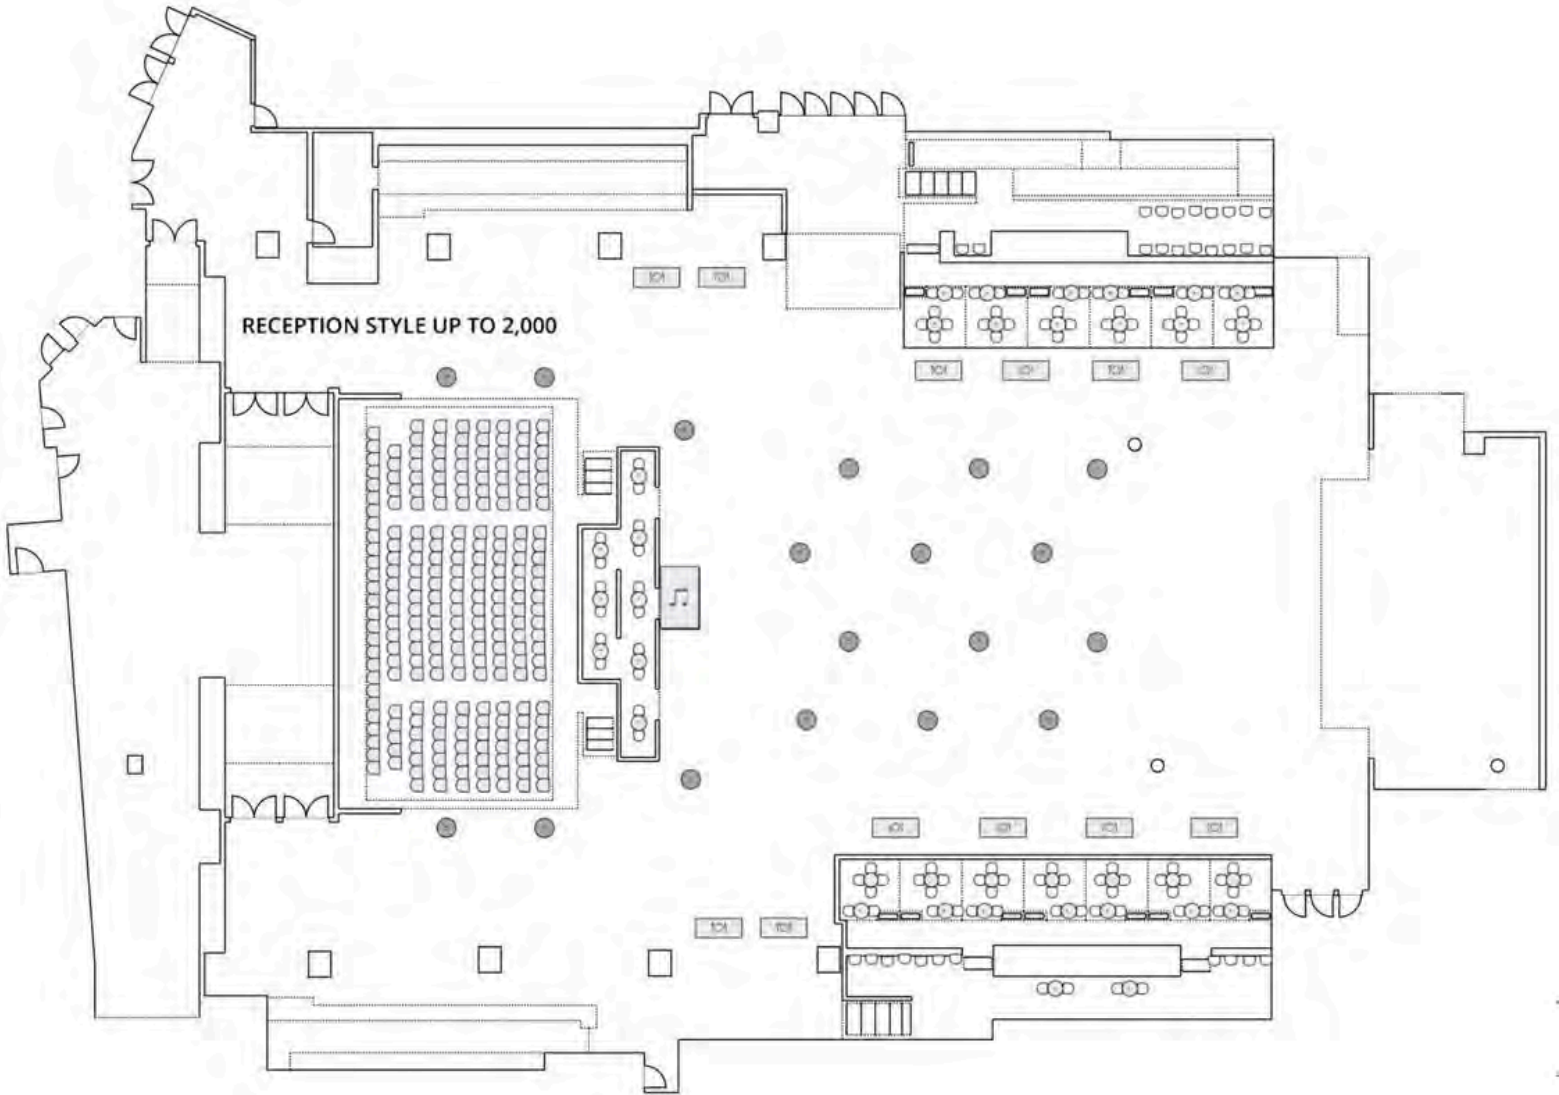

FULL VENUE

MUSIC HALL - RECEPTION

MUSIC HALL - BANQUET

MUSIC HALL - THEATER

TOTAL SEATING: 1,075
FLOOR SEATING: 708
STADIUM SEATING: 230
BOX SEATING: 137

**MUSIC HALL - THEATER
WITH RED CARPET**

MUSIC HALL - MIXED RECEPTION