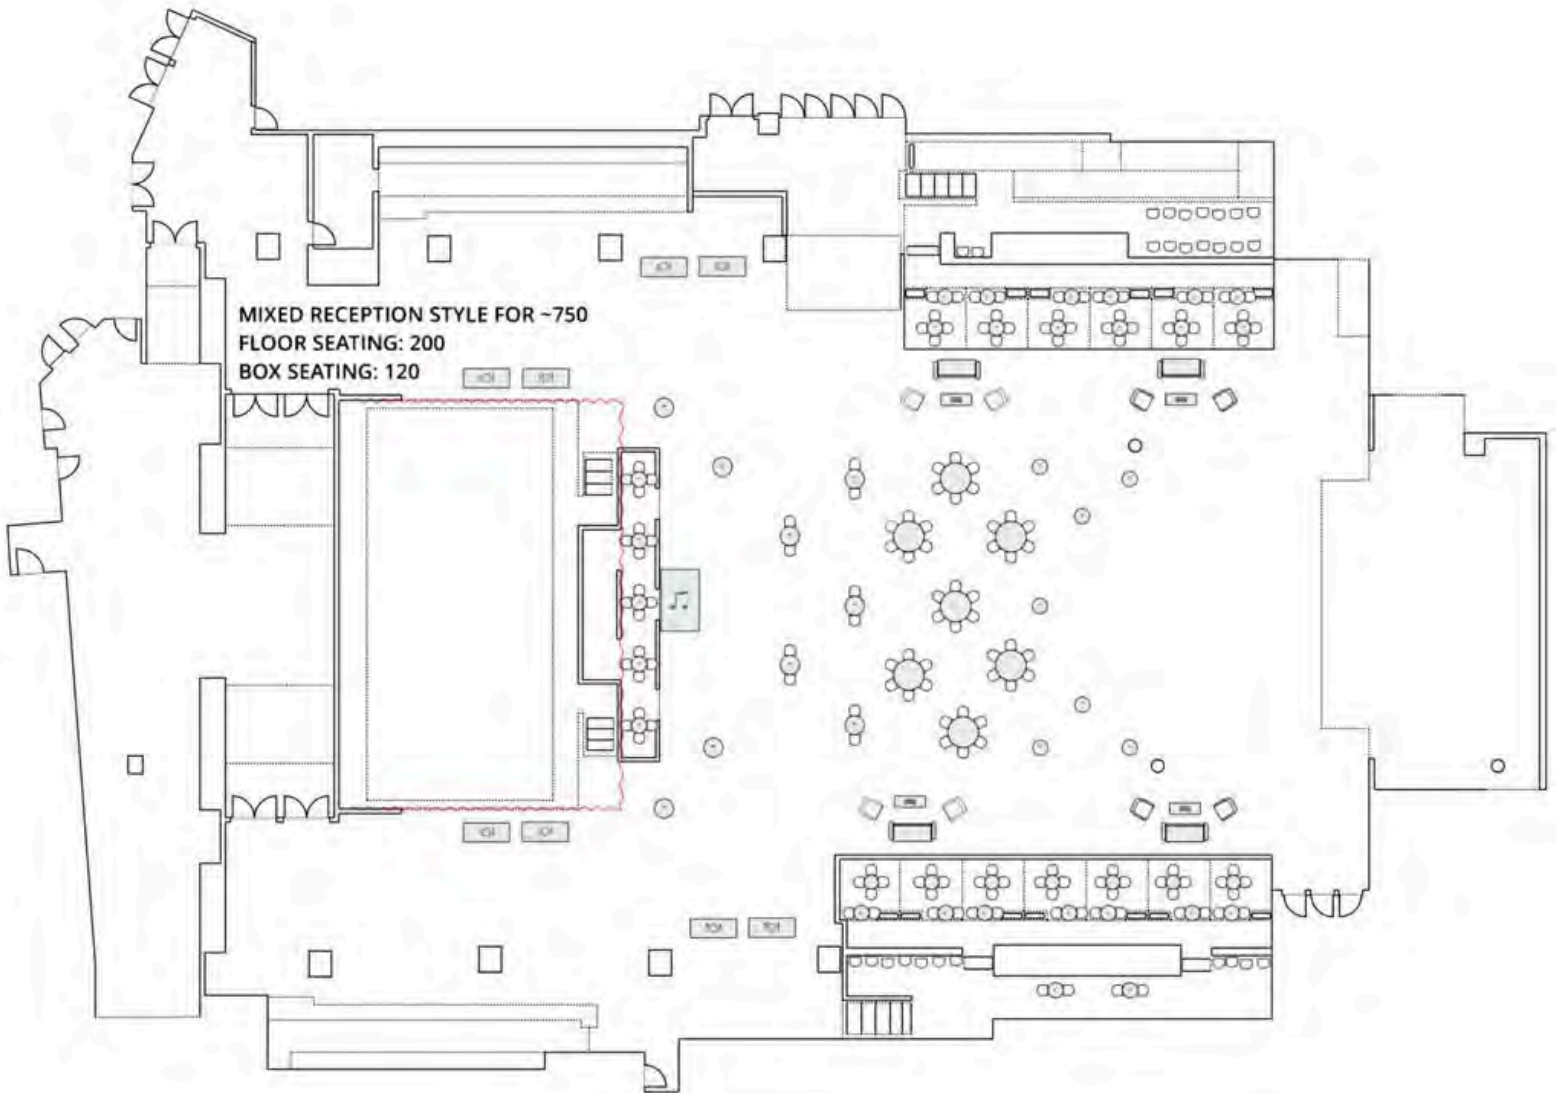

FULL VENUE

MUSIC HALL - RECEPTION

MUSIC HALL - BANQUET

MUSIC HALL - THEATER

TOTAL SEATING: 1,075
FLOOR SEATING: 708
STADIUM SEATING: 230
BOX SEATING: 137

**MUSIC HALL - THEATER
WITH RED CARPET**

MUSIC HALL - MIXED RECEPTION

MUSIC HALL - MIXED RECEPTION