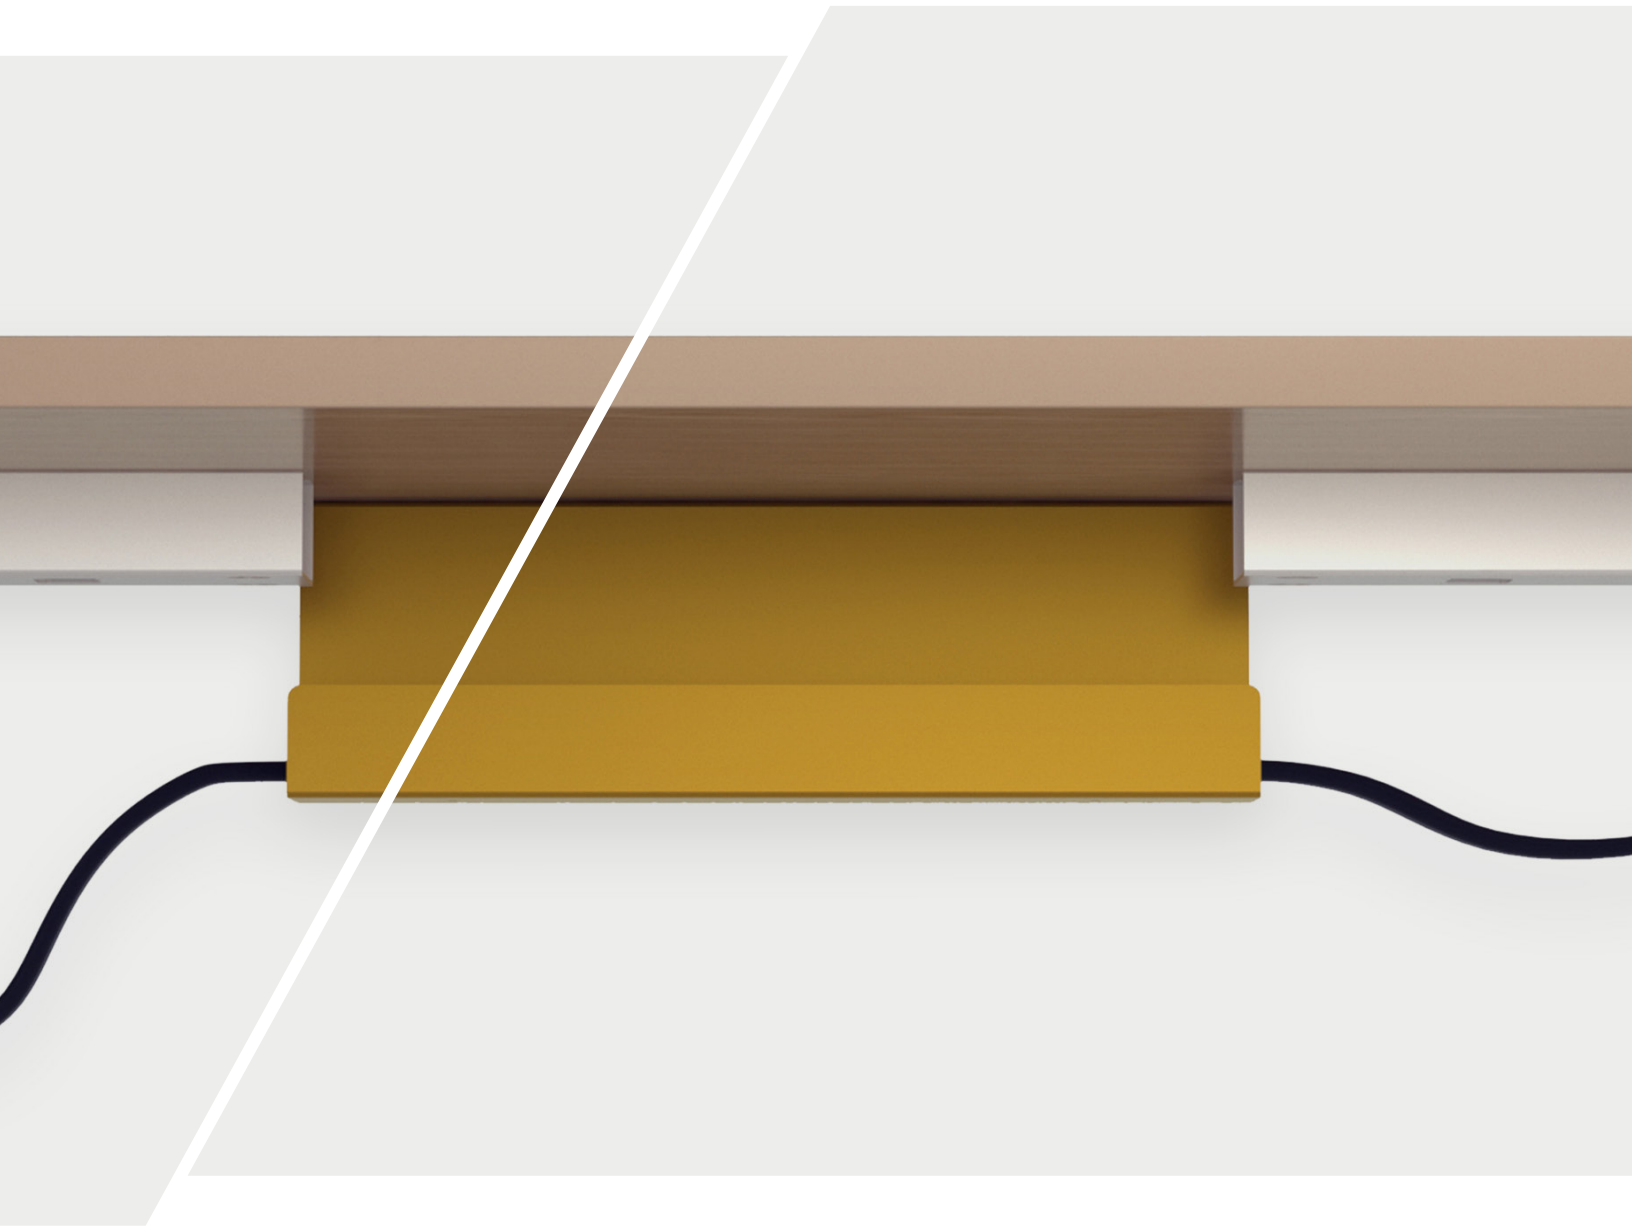

# WIRE MANAGEMENT

*Accessories*

Keep your cords and your workspace organized with these wire management accessories! No more tangled messes or covered floors – easily integrate these products to achieve clutter-free areas.

## LOOP CABLE MANAGER

- / Grips wires and cables with ease
- / Available in 2 Pack, 3 Pack, 10 Pack, 30 Pack or as a single piece
- / Mounts to underside of work surface

## SCOOP CABLE MANAGER

- / Manages wires and cables of all sizes under the work surface
- / Available in 5 sizes (18", 36", 47", 59", 71")
- / Mounts to underside of work surface

### COLOR OPTIONS

Silver

White

Black