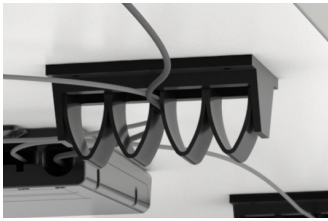

## LOOP CABLE MANAGER

- / Grips wires and cables with ease
- / Available in 2 Pack, 3 Pack, 10 Pack, 30 Pack or as a single piece
- / Mounts to underside of work surface

## SCOOP CABLE MANAGER

- / Manages wires and cables of all sizes under the work surface
- / Available in 5 sizes (18", 36", 47", 59", 71")
- / Mounts to underside of work surface

## CABLE TROUGH

- / Wire manager and power supply
- / Free-standing with easy mobility
- / UL listed power components available
- / Easy access covers
- / Mounting points for privacy screen add-on
- / For workstations 36" to 84" in length