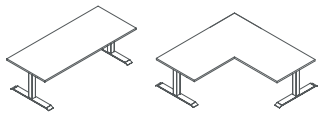

AGILITY

CAPTAIN

Height-Adjustable Desk

You deserve movement! In fact, standing regularly is vital to health and well-being. With Captain, an electric height adjustable table, you can transition from sitting to standing seamlessly without interrupting your workday!

This sleek design is the perfect way to add simple style to any space an ergonomic table is desired.

FEATURES

- / Inline drive with no motor box
- / Adjustable frame
- / 2- and 3-leg configurations
- / Supports 24" and 30" tops

CONFIGURATIONS

Two Leg
T Foot

Three Leg
T Foot

HEIGHT RANGE

Three Stage Low: 21.5"-47.5"

Captain is a height adjustable table base designed with the motor built right into the column, resulting in a tight profile to the tabletop. This table was created to offer a more sleek look for both corporate and residential markets.