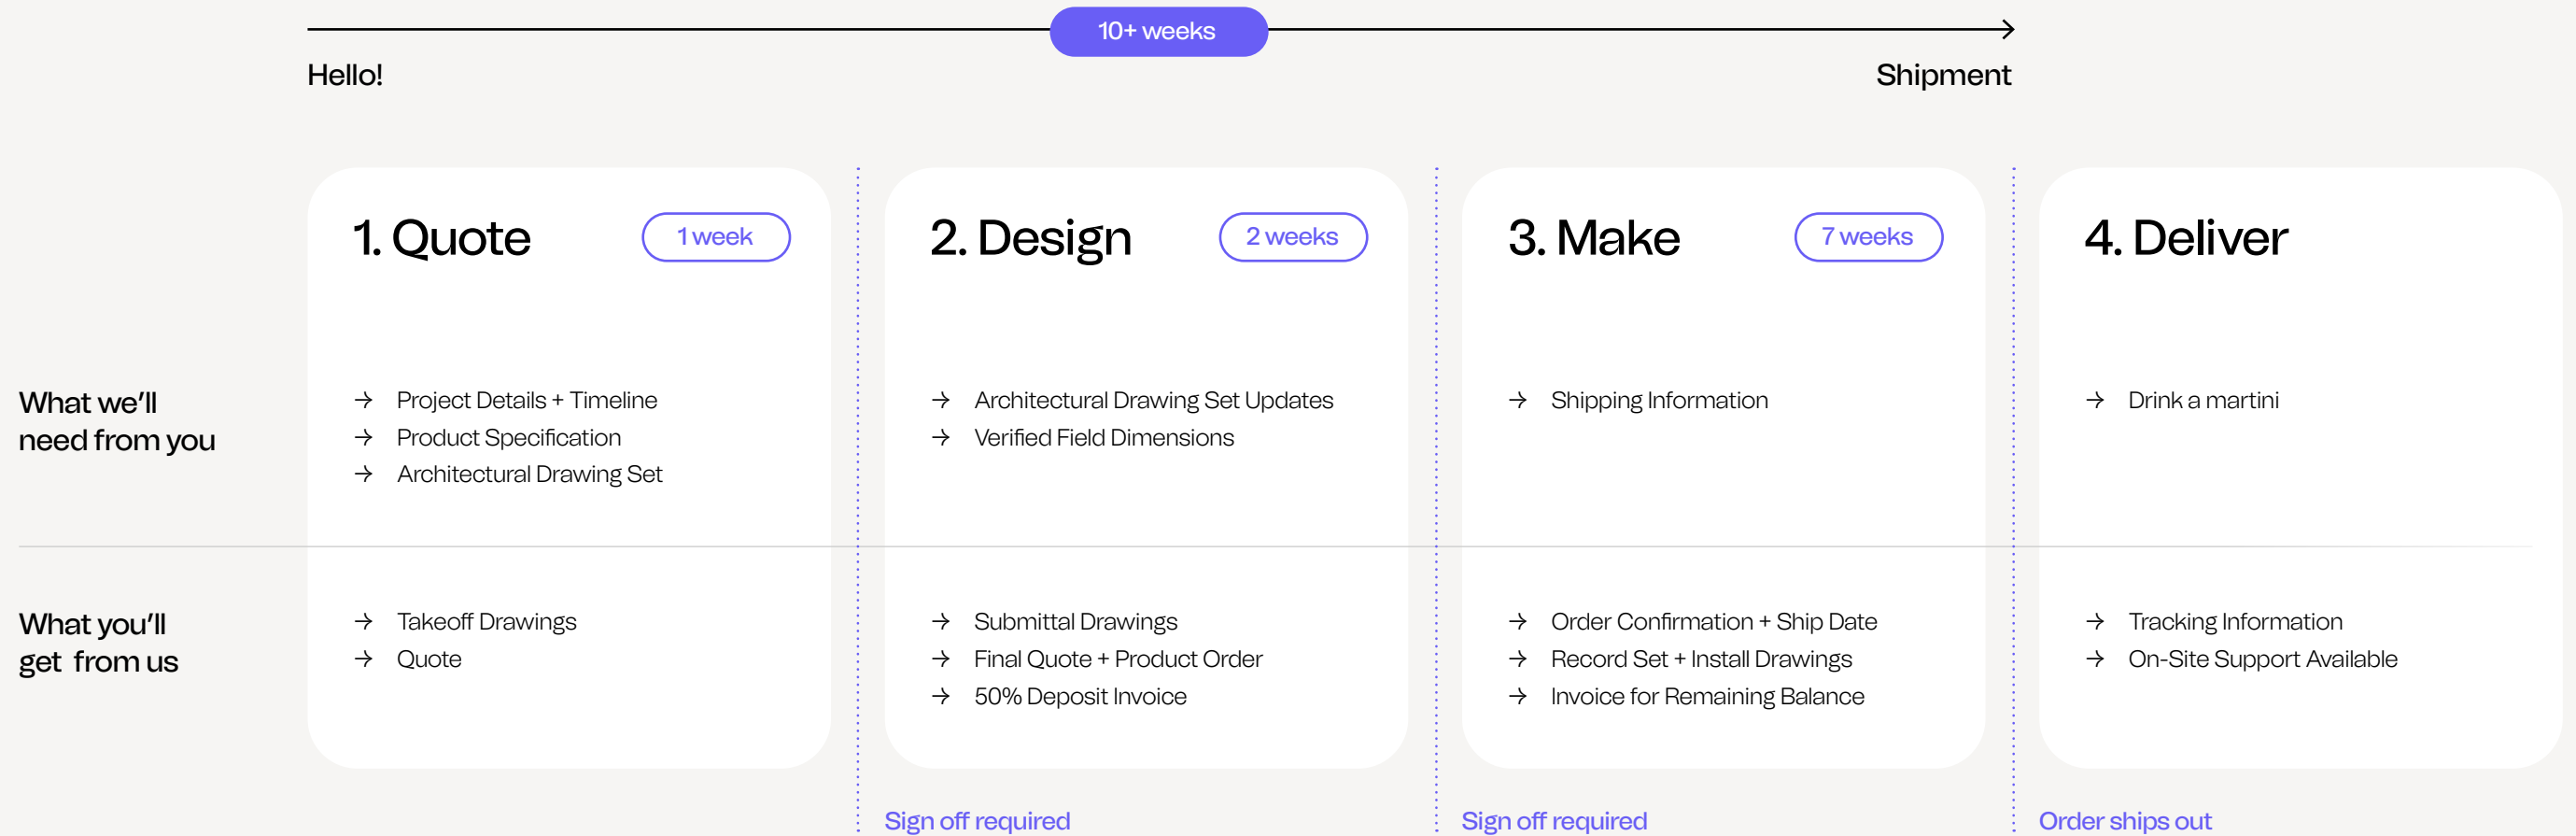

Process Roadmap

How Turf works

Standard Products
Solutions that are effortless to adopt, adapt, and install

Custom Solutions
Looking for something more outside the box?

Standard Products

Solutions that are effortless
to adopt, adapt, and install

Standard / Quick Ship

Standard products make specification simple with made-to-measure baffles, tiles, walls, and screens

Standard / Quick Ship

Quick Ship means a product is eligible for expedited shipping.
Look for the Quick Ship tag when browsing our products