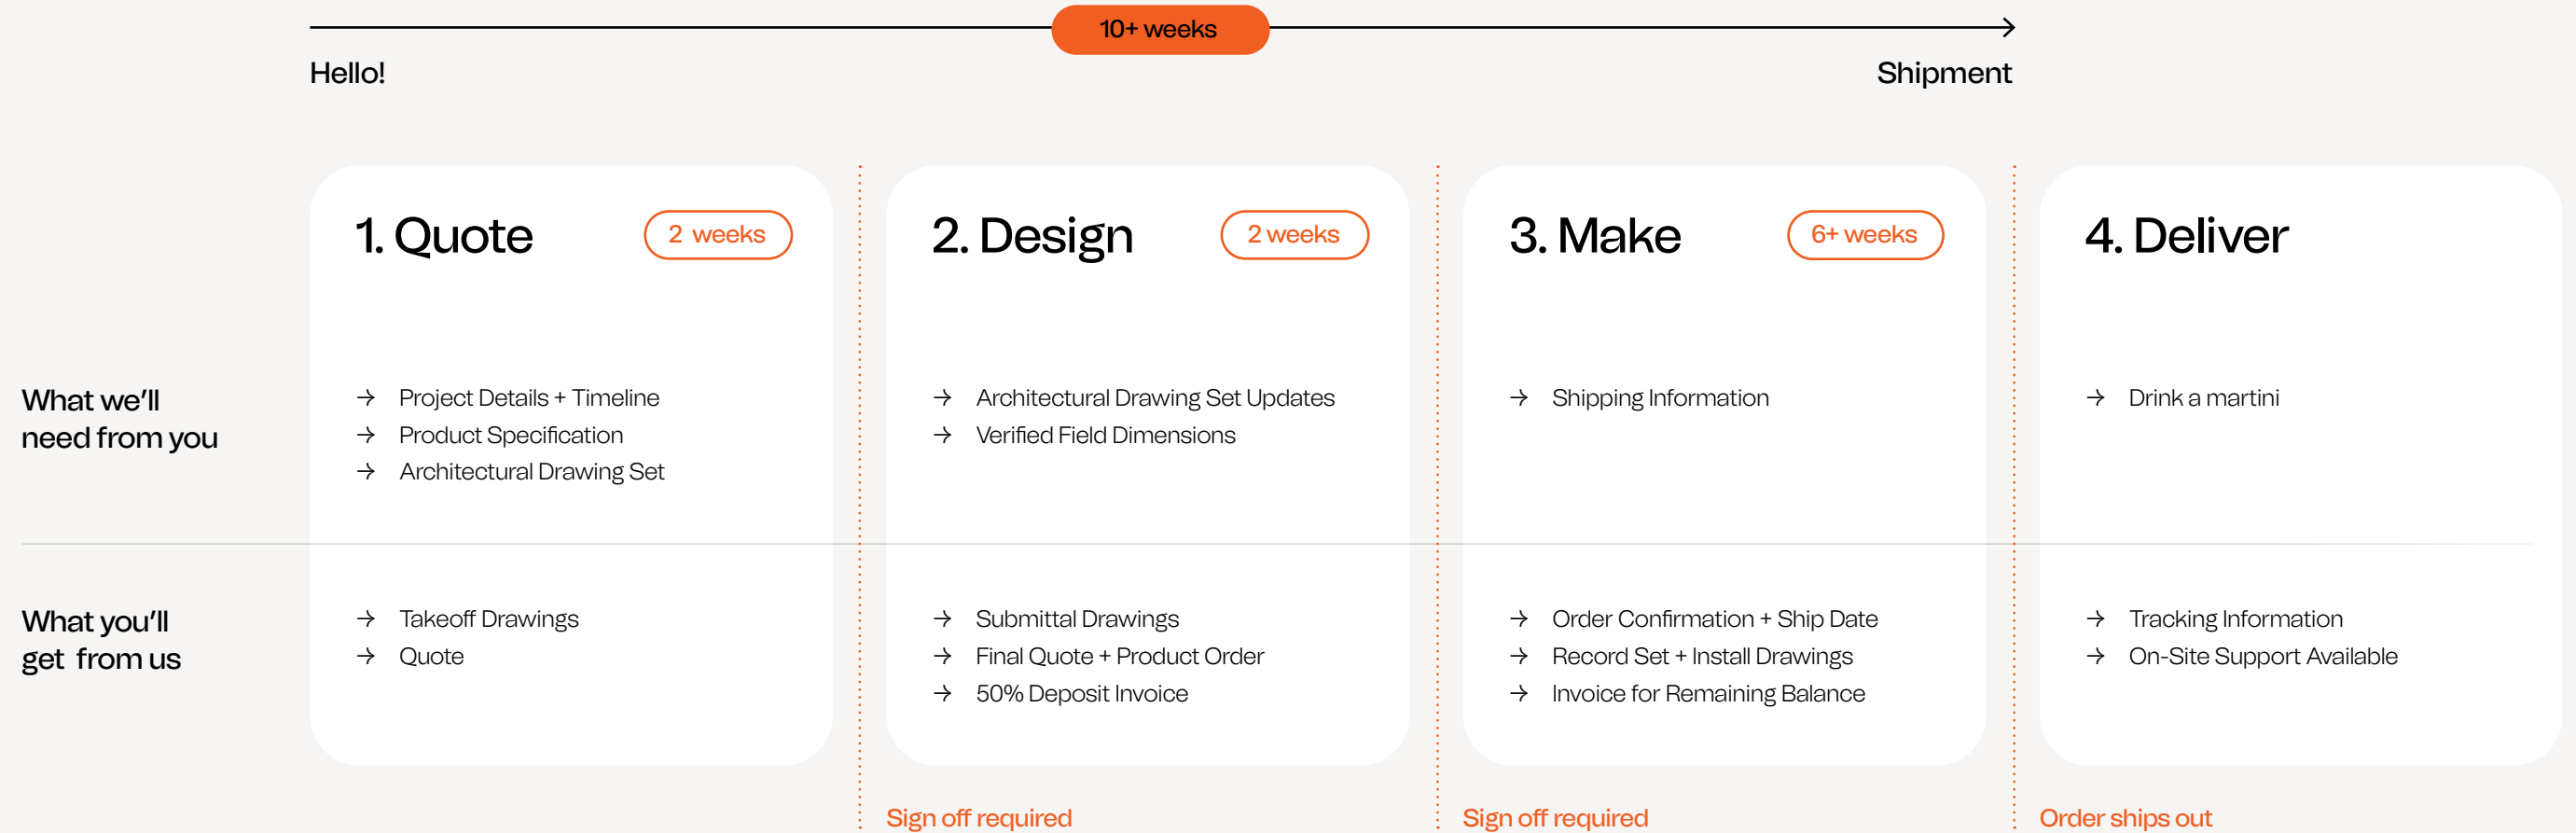

8 weeks

Custom Solutions

Our Custom process guides
you from inspiration to
reality — faster, for less

Defined Design / Collaborative Design

For when you have an idea and need a quote to submit your bid

Defined Design / Collaborative Design