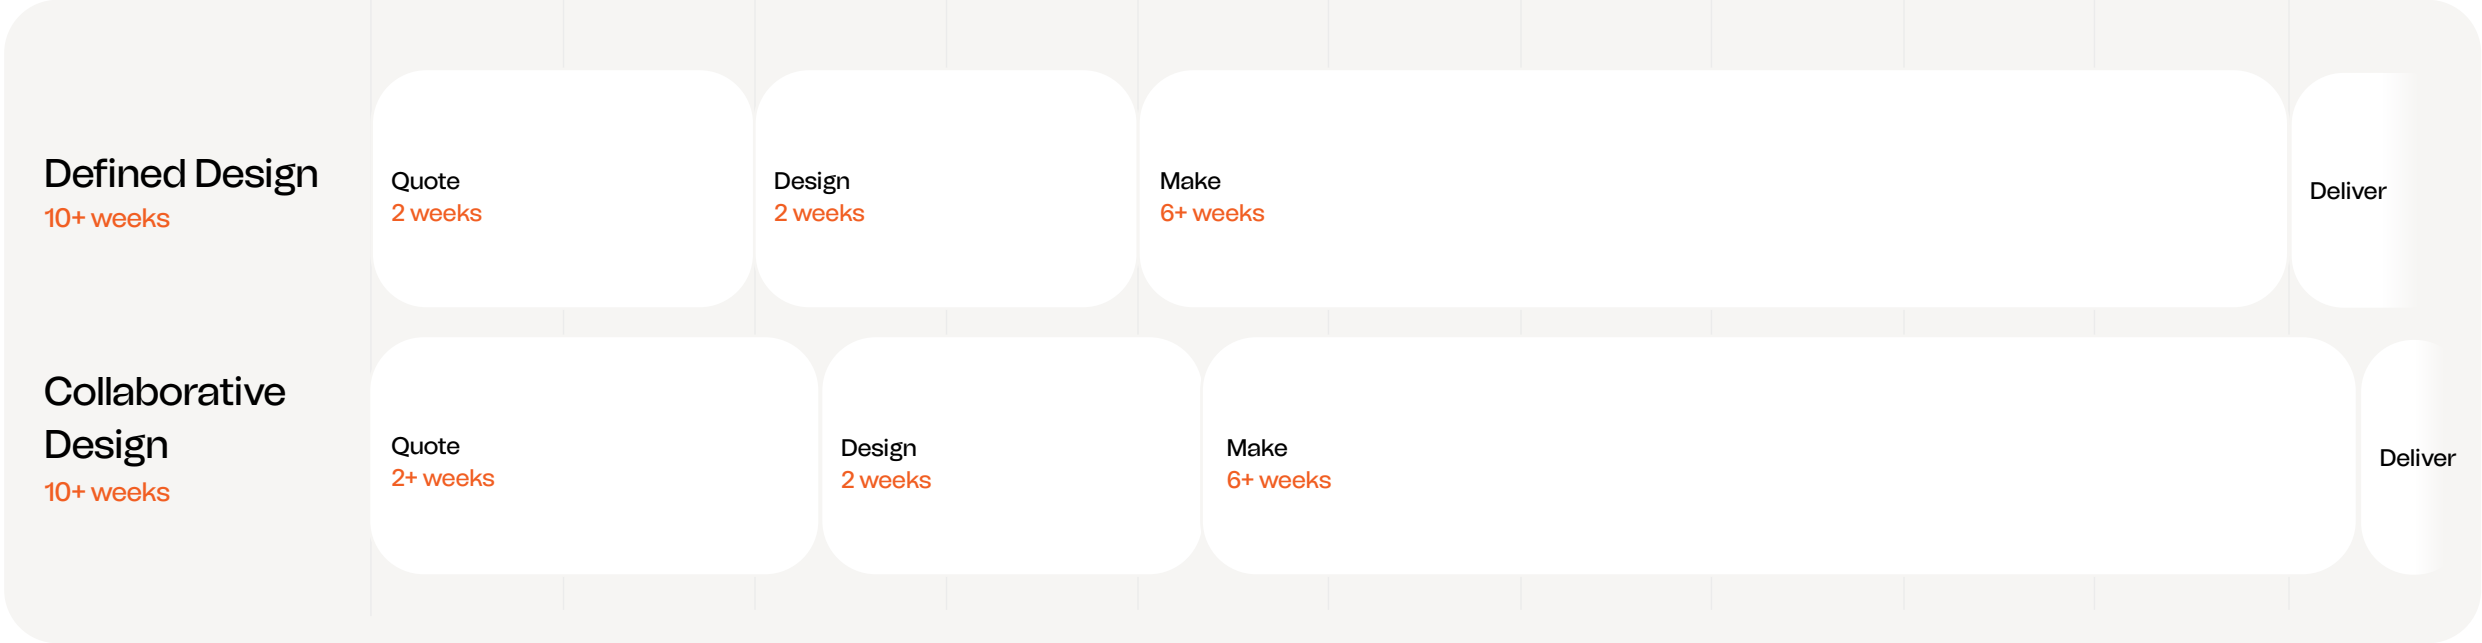

Process Roadmap

How Turf works

Standard Products
Solutions that are effortless to adopt, adapt, and install

Custom Solutions
Looking for something more outside the box?

Standard Products

Solutions that are effortless
to adopt, adapt, and install

Standard / Quick Ship

Standard products make specification simple with made-to-measure baffles, tiles, walls, and screens

Standard / Quick Ship

Quick Ship means a product is eligible for expedited shipping.
Look for the Quick Ship tag when browsing our products

Standard

Standard products make specification simple with made-to-measure baffles, tiles, walls, and screens

10+ weeks

Quick Ship

Quick Ship means a product is eligible for expedited shipping. Look for the Quick Ship tag when browsing our products