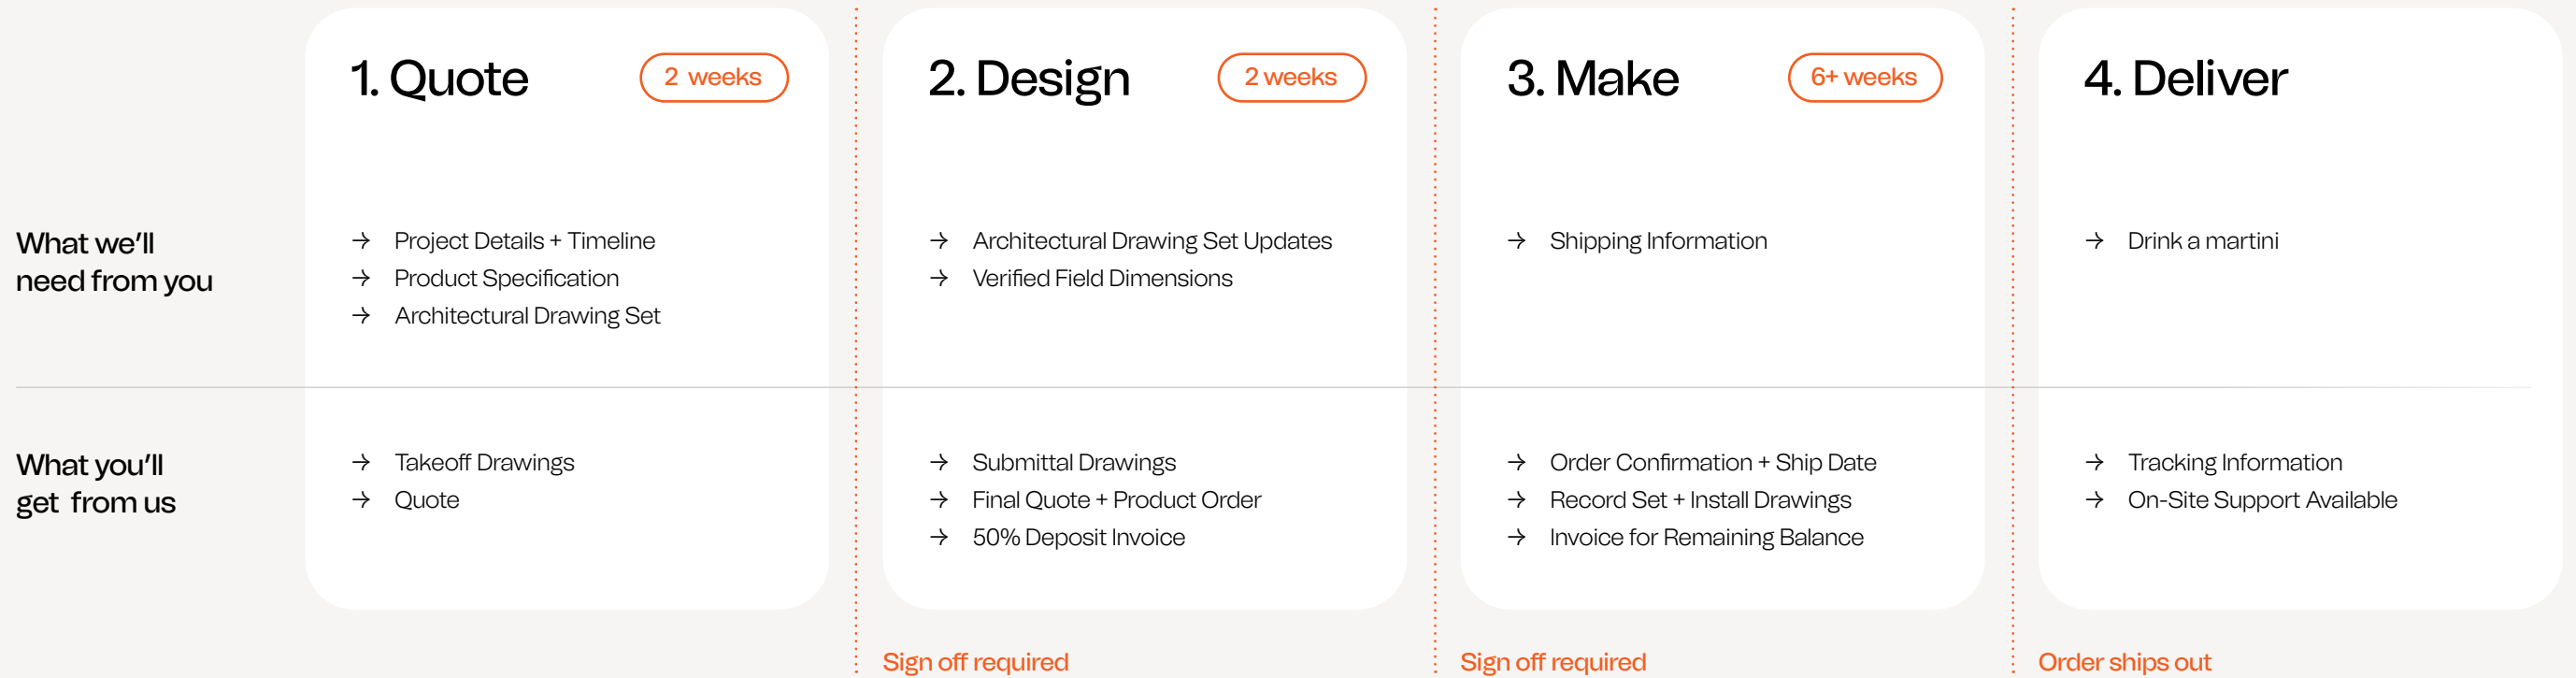

Defined Design

For when you have an idea and need a quote to submit your bid

10 weeks