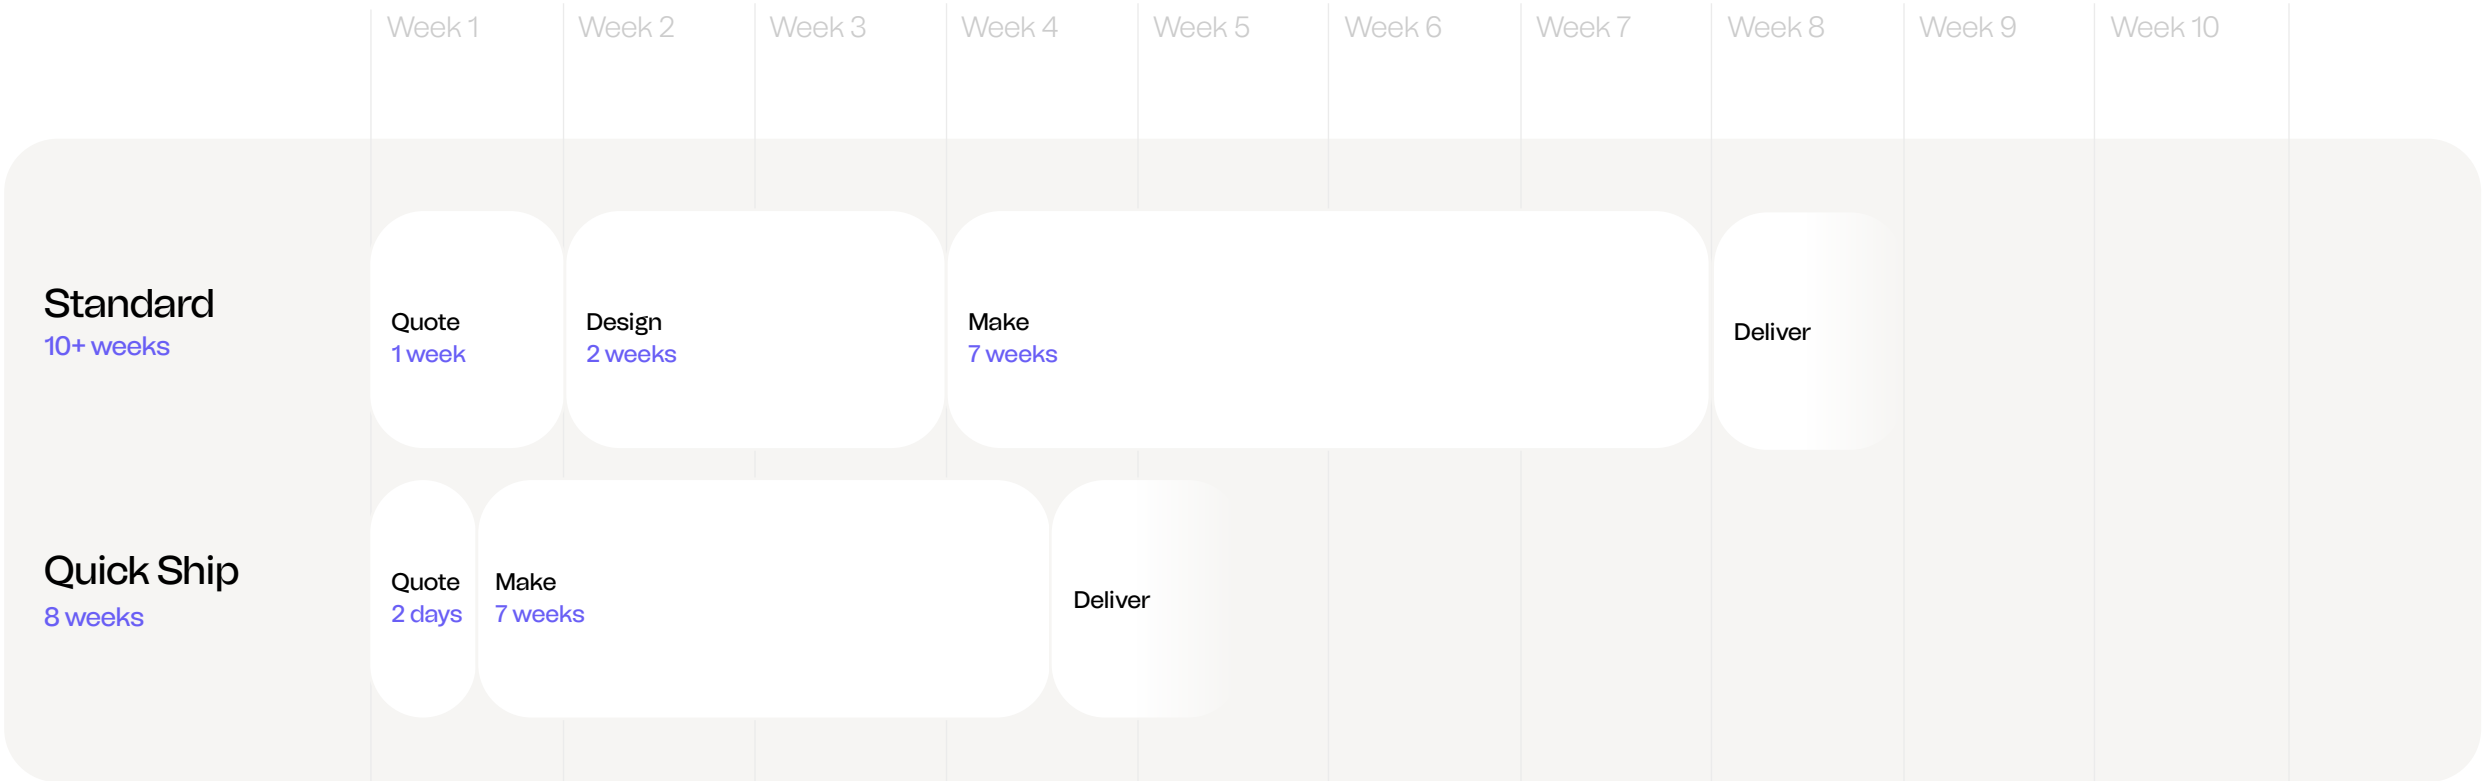

Process Roadmap

How Turf works

Standard Products
Solutions that are effortless to adopt, adapt, and install

Custom Solutions
Looking for something more outside the box?

Standard Products

Solutions that are effortless
to adopt, adapt, and install

Standard / Quick Ship

Standard products make specification simple with made-to-measure baffles, tiles, walls, and screens

Standard / Quick Ship

Quick Ship means a product is eligible for expedited shipping.
Look for the Quick Ship tag when browsing our products

Standard

Standard products make specification simple with made-to-measure baffles, tiles, walls, and screens

10+ weeks

Quick Ship

Quick Ship means a product is eligible for expedited shipping. Look for the Quick Ship tag when browsing our products