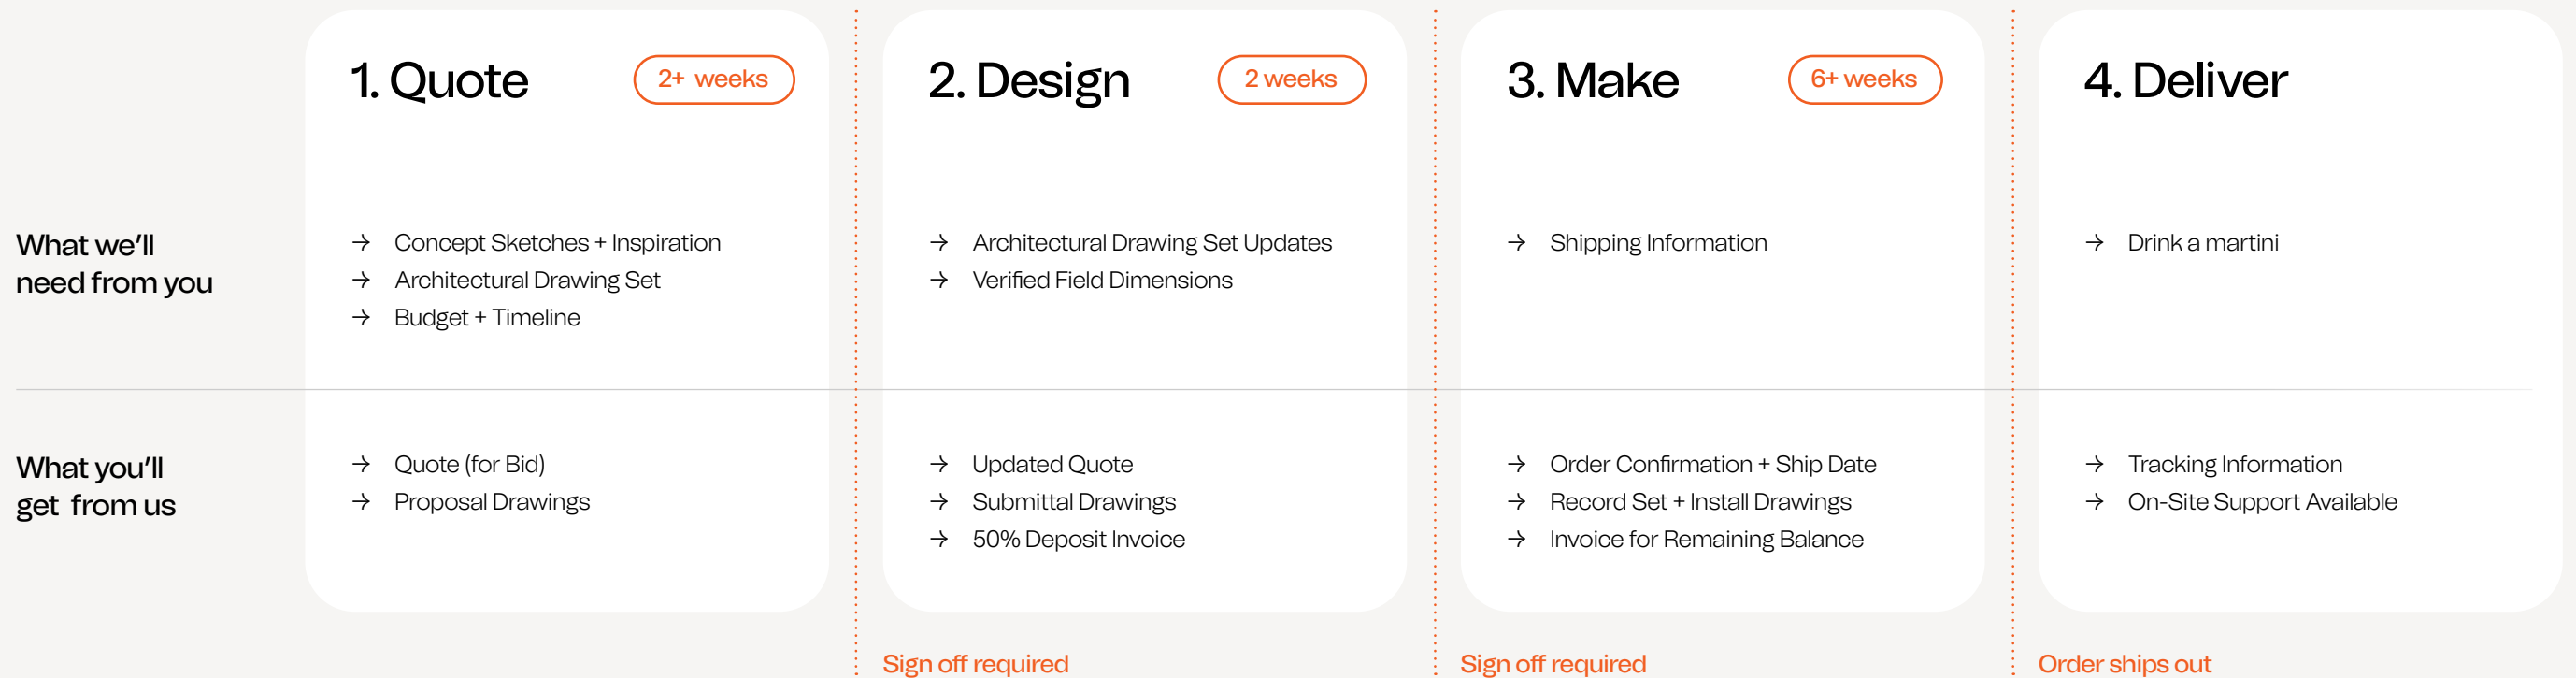

Collaborative Design

For when you want to co-create something that's perfect for your client

10+ weeks