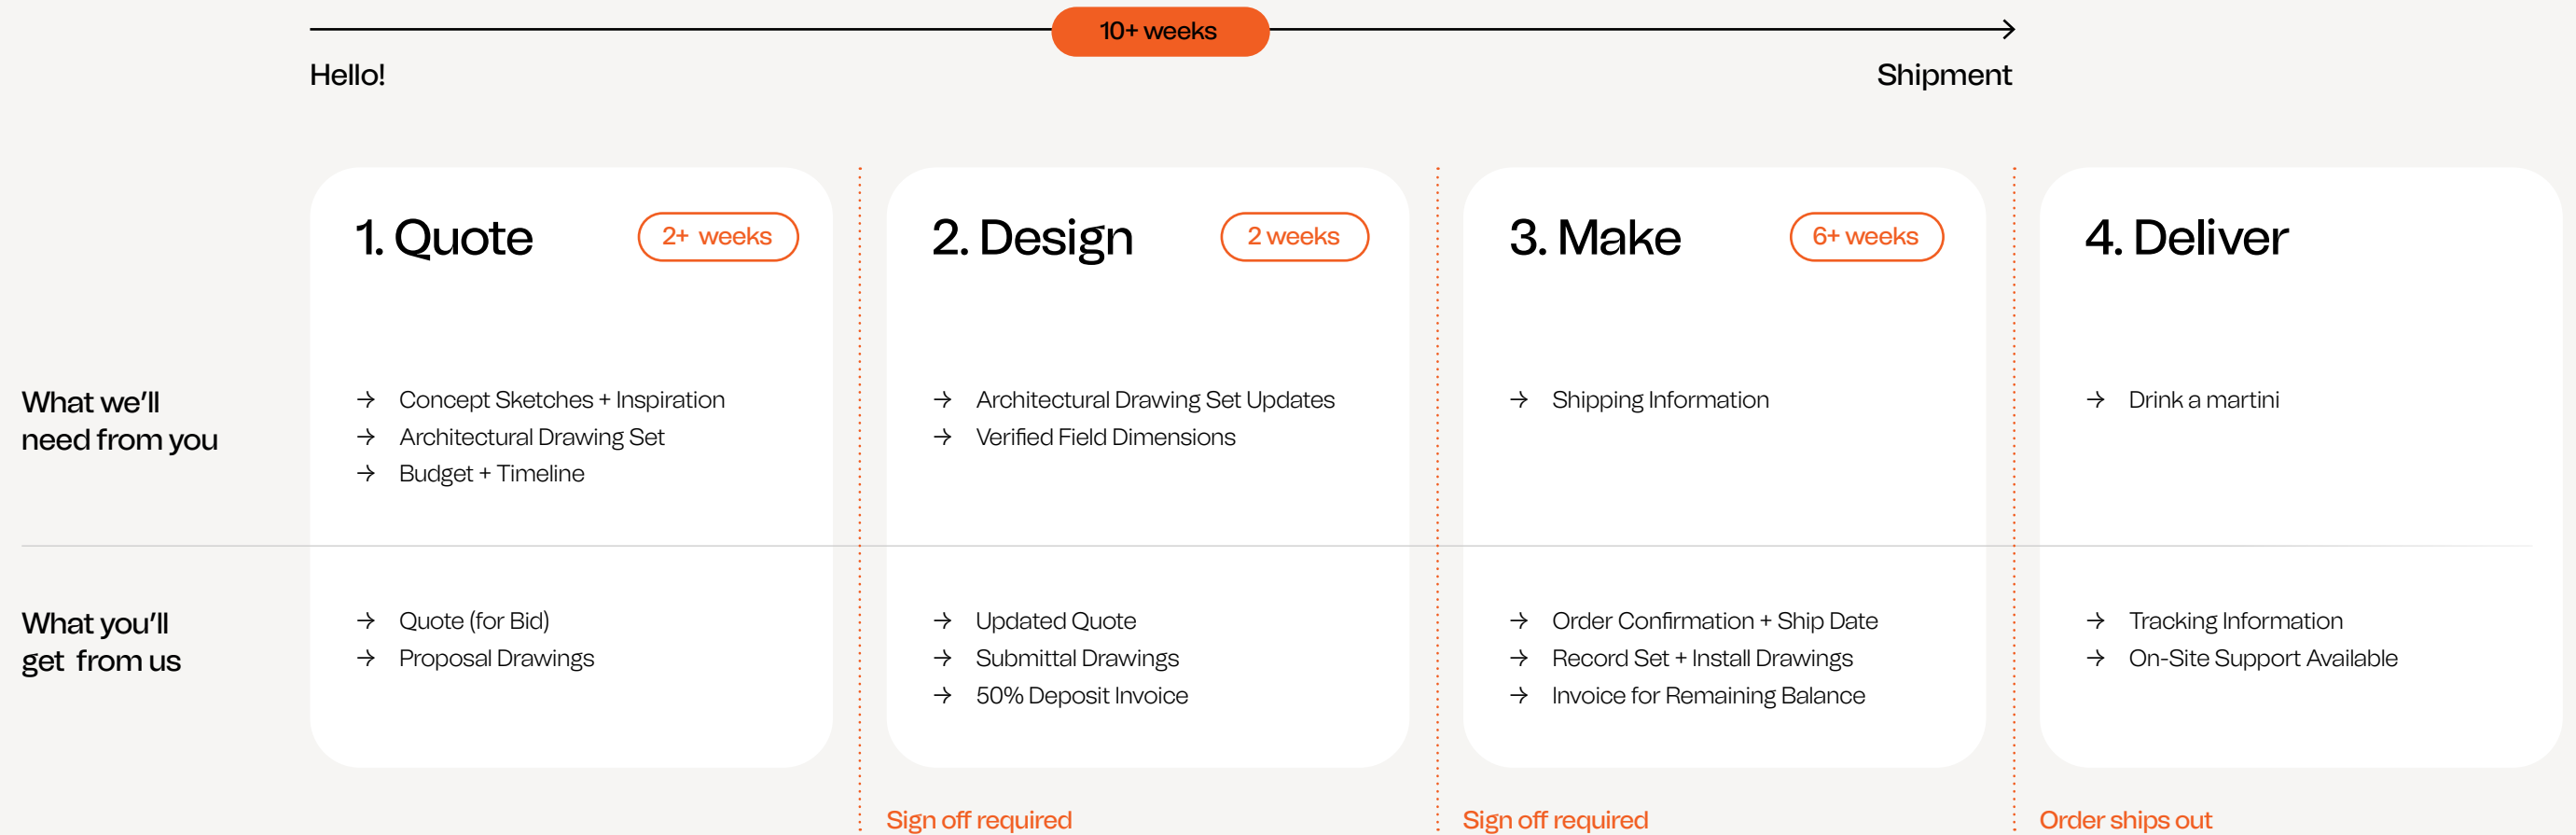

Defined Design / Collaborative Design

For when you want to co-create something that's perfect for your client