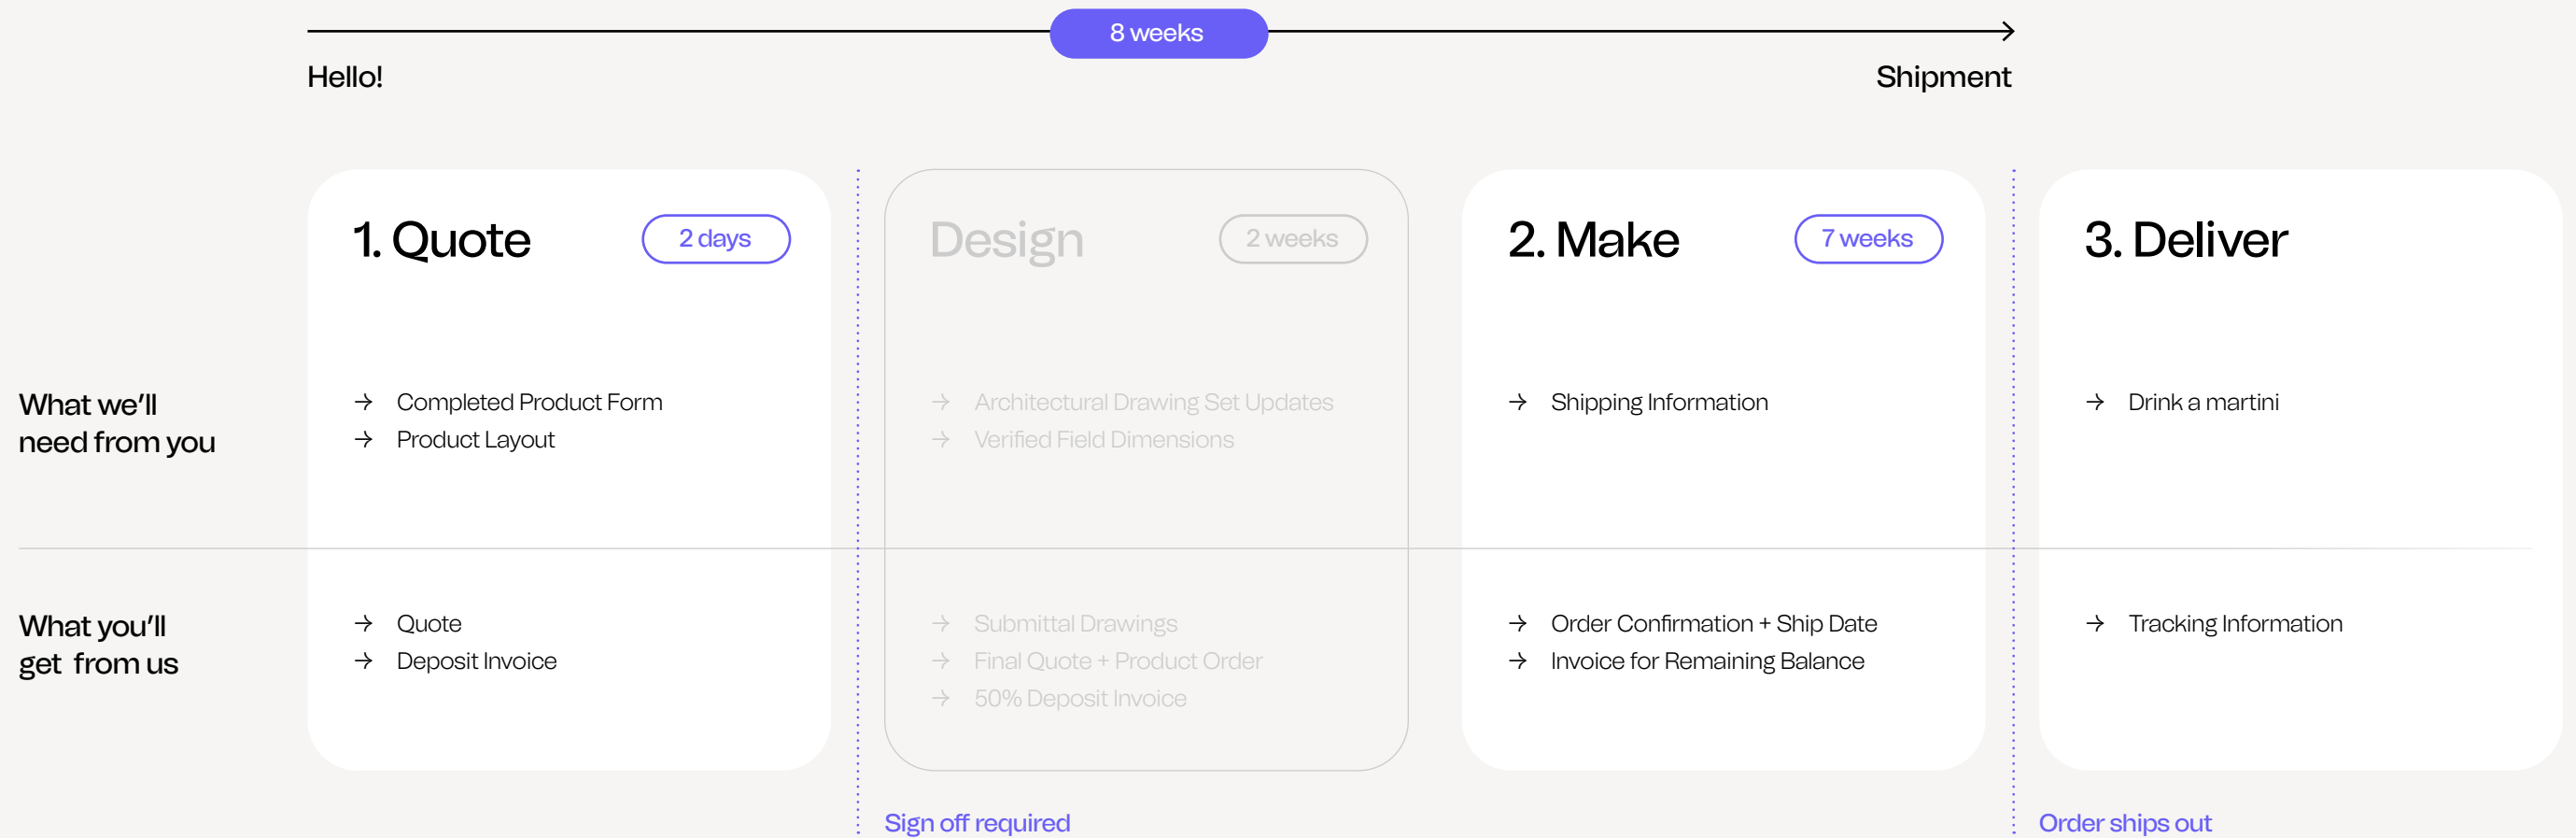

Process Roadmap

How Turf works

Standard Products
Solutions that are effortless to adopt, adapt, and install

Custom Solutions
Looking for something more outside the box?

Standard Products

Solutions that are effortless
to adopt, adapt, and install

Standard / Quick Ship

Standard products make specification simple with made-to-measure baffles, tiles, walls, and screens

Standard / Quick Ship

Quick Ship means a product is eligible for expedited shipping.
Look for the Quick Ship tag when browsing our products