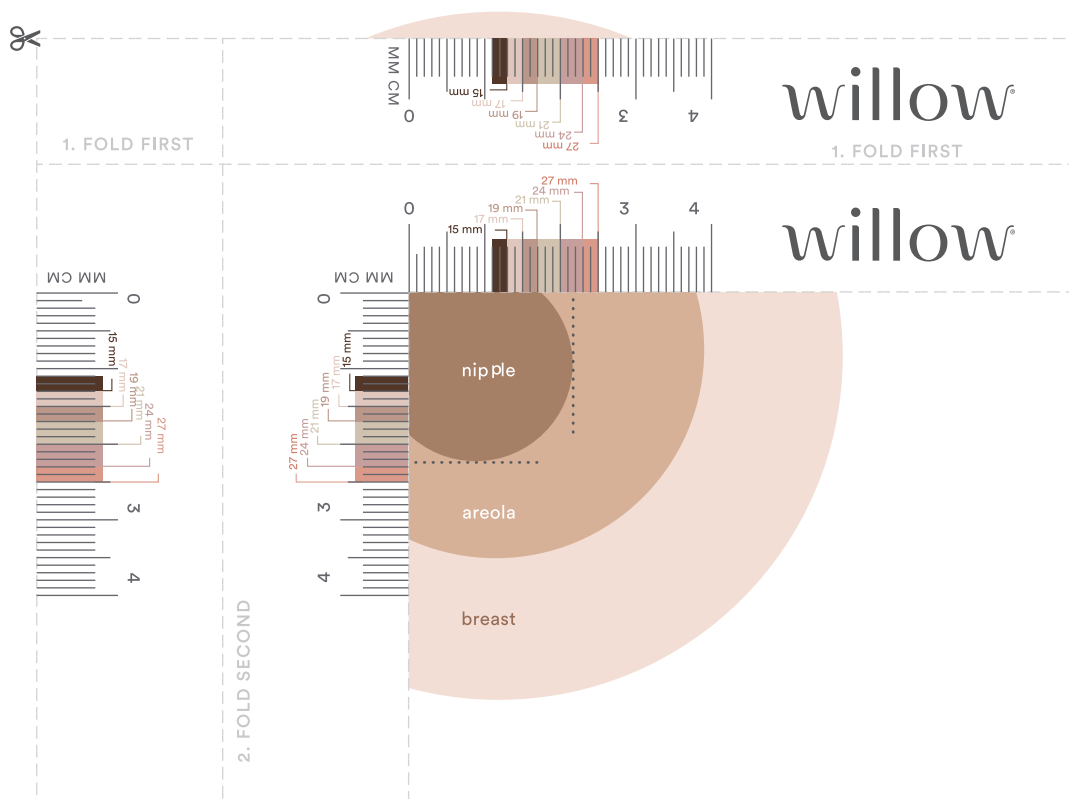

## NIPPLE MEASURE TOOL

### How to select your Willow size vs flange size

Nipple Measurement	Willow Flange & Container Size	Sizing Insert
11 - 13mm	24mm* <i>with sizing insert</i>	15mm
13 - 15mm	24mm* <i>with sizing insert</i>	17mm
15 - 17mm	24mm* <i>with sizing insert</i>	19mm
17 - 19mm	21mm	NA
20 - 22mm	24mm	NA
23 - 25mm	27mm	NA

### HOW TO SIZE YOUR NIPPLES WITH THE WILLOW RULER

- Cut around the outside of the tool and fold twice
- Stimulate your nipple so it perks up
- Place the inside angle where the zeros meet on the point where your nipple begins to stick out from your areola; the very base of your nipple. Slide the paper measure in close so the nipple is nestled in the corner.
- Use a mirror or camera to help you get a measurement
- Use a flange that is 2 -4 mm larger than nipple measurement, for example, if you measure 19mm begin with a 21mm flange and experiment with other sizes based on comfort and production.
- If your size falls outside of 11 – 25mm, please feel free to contact us.

#### TOP DOWN VIEW

Use your finger to slide the ruler line to measure nipple.