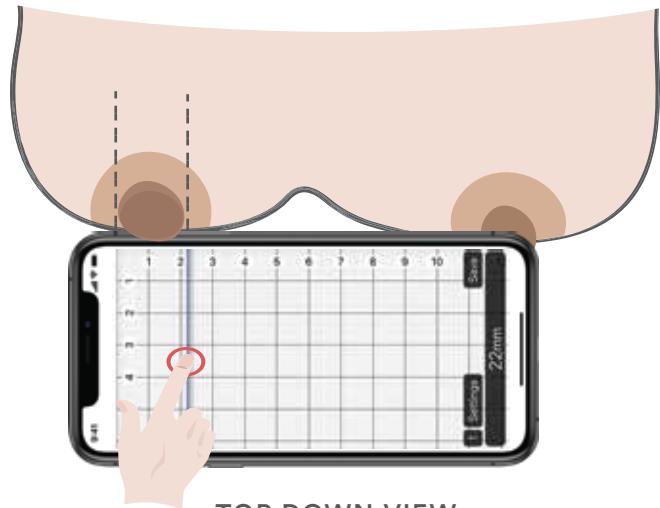

### HOW TO SIZE YOUR NIPPLES WITH THE WILLOW RULER

- Cut around the outside of the tool and fold twice
- Stimulate your nipple so it perks up
- Place the inside angle where the zeros meet on the point where your nipple begins to stick out from your areola; the very base of your nipple. Slide the paper measure in close so the nipple is nestled in the corner.
- Use a mirror or camera to help you get a measurement
- Use a flange that is 2 -4 mm larger than nipple measurement, for example, if you measure 19mm begin with a 21mm flange and experiment with other sizes based on comfort and production.
- If your size falls outside of 11 – 25mm, please feel free to contact us.

### HOW TO SIZE YOUR NIPPLES USING YOUR PHONE

- Download Ruler 2.0 for iOS or Millimeter for Android phones.
- In the app settings, make sure to set the measurement to mm.
- Stimulate your nipple so it perks up.
- Looking down at your phone and breast, allow your nipple to rest on your phone screen perpendicular to your chest. One side of the base of your nipple (where it begins to stick out from your areola) should line up with the zero-zero point on your screen.
- Move the sliding measuring bar on the screen to the other side of base of your nipple to get your measurement.
- Use a flange that is 2 -4 mm larger than nipple measurement, for example, if you measure 19mm begin with a 21mm flange and experiment with other sizes based on comfort and production.
- If your size falls outside of 11 – 25mm, please feel free to contact us.

#### TOP DOWN VIEW

Use your finger to slide the ruler line to measure nipple.