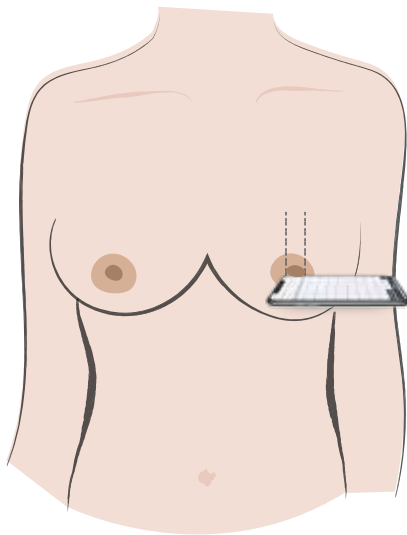

### HOW TO SIZE YOUR NIPPLES WITH THE WILLOW RULER

- Cut around the outside of the tool and fold twice
- Stimulate your nipple so it perks up
- Place the inside angle where the zeros meet on the point where your nipple begins to stick out from your areola; the very base of your nipple. Slide the paper measure in close so the nipple is nestled in the corner.
- Use a mirror or camera to help you get a measurement
- Use a flange that is 2 -4 mm larger than nipple measurement, for example, if you measure 19mm begin with a 21mm flange and experiment with other sizes based on comfort and production.
- If your size falls outside of 11 – 25mm, please feel free to contact us.

### HOW TO SIZE YOUR NIPPLES USING YOUR PHONE

- Download Ruler 2.0 for iOS or Millimeter for Android phones.
- In the app settings, make sure to set the measurement to mm.
- Stimulate your nipple so it perks up.
- Looking down at your phone and breast, allow your nipple to rest on your phone screen perpendicular to your chest. One side of the base of your nipple (where it begins to stick out from your areola) should line up with the zero-zero point on your screen.
- Move the sliding measuring bar on the screen to the other side of base of your nipple to get your measurement.
- Use a flange that is 2 -4 mm larger than nipple measurement, for example, if you measure 19mm begin with a 21mm flange and experiment with other sizes based on comfort and production.
- If your size falls outside of 11 – 25mm, please feel free to contact us.

#### TOP DOWN VIEW

Use your finger to slide the ruler line to measure nipple.