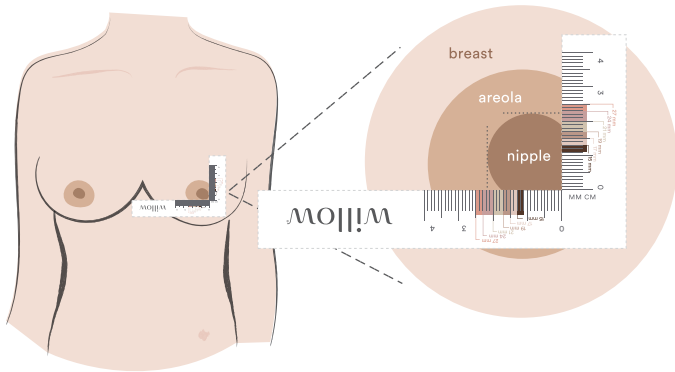

## NIPPLE MEASURE TOOL

### HOW TO SIZE YOUR NIPPLES WITH THE WILLOW RULER

- Cut around the outside of the tool and fold twice
- Stimulate your nipple so it perks up
- Place the inside angle where the zeros meet on the point where your nipple begins to stick out from your areola; the very base of your nipple. Slide the paper measure in close so the nipple is nestled in the corner.
- Use a mirror or camera to help you get a measurement
- Use a flange that is 2 -4 mm larger than nipple measurement, for example, if you measure 19mm begin with a 21mm flange and experiment with other sizes based on comfort and production.
- If your size falls outside of 11 – 25mm, please feel free to contact us.

### HOW TO SIZE YOUR NIPPLES USING YOUR PHONE

- Download Ruler 2.0 for iOS or Millimeter for Android phones.
- In the app settings, make sure to set the measurement to mm.
- Stimulate your nipple so it perks up.
- Looking down at your phone and breast, allow your nipple to rest on your phone screen perpendicular to your chest. One side of the base of your nipple (where it begins to stick out from your areola) should line up with the zero-zero point on your screen.
- Move the sliding measuring bar on the screen to the other side of base of your nipple to get your measurement.
- Use a flange that is 2 -4 mm larger than nipple measurement, for example, if you measure 19mm begin with a 21mm flange and experiment with other sizes based on comfort and production.
- If your size falls outside of 11 – 25mm, please feel free to contact us.

#### TOP DOWN VIEW

Use your finger to slide the ruler line to measure nipple.