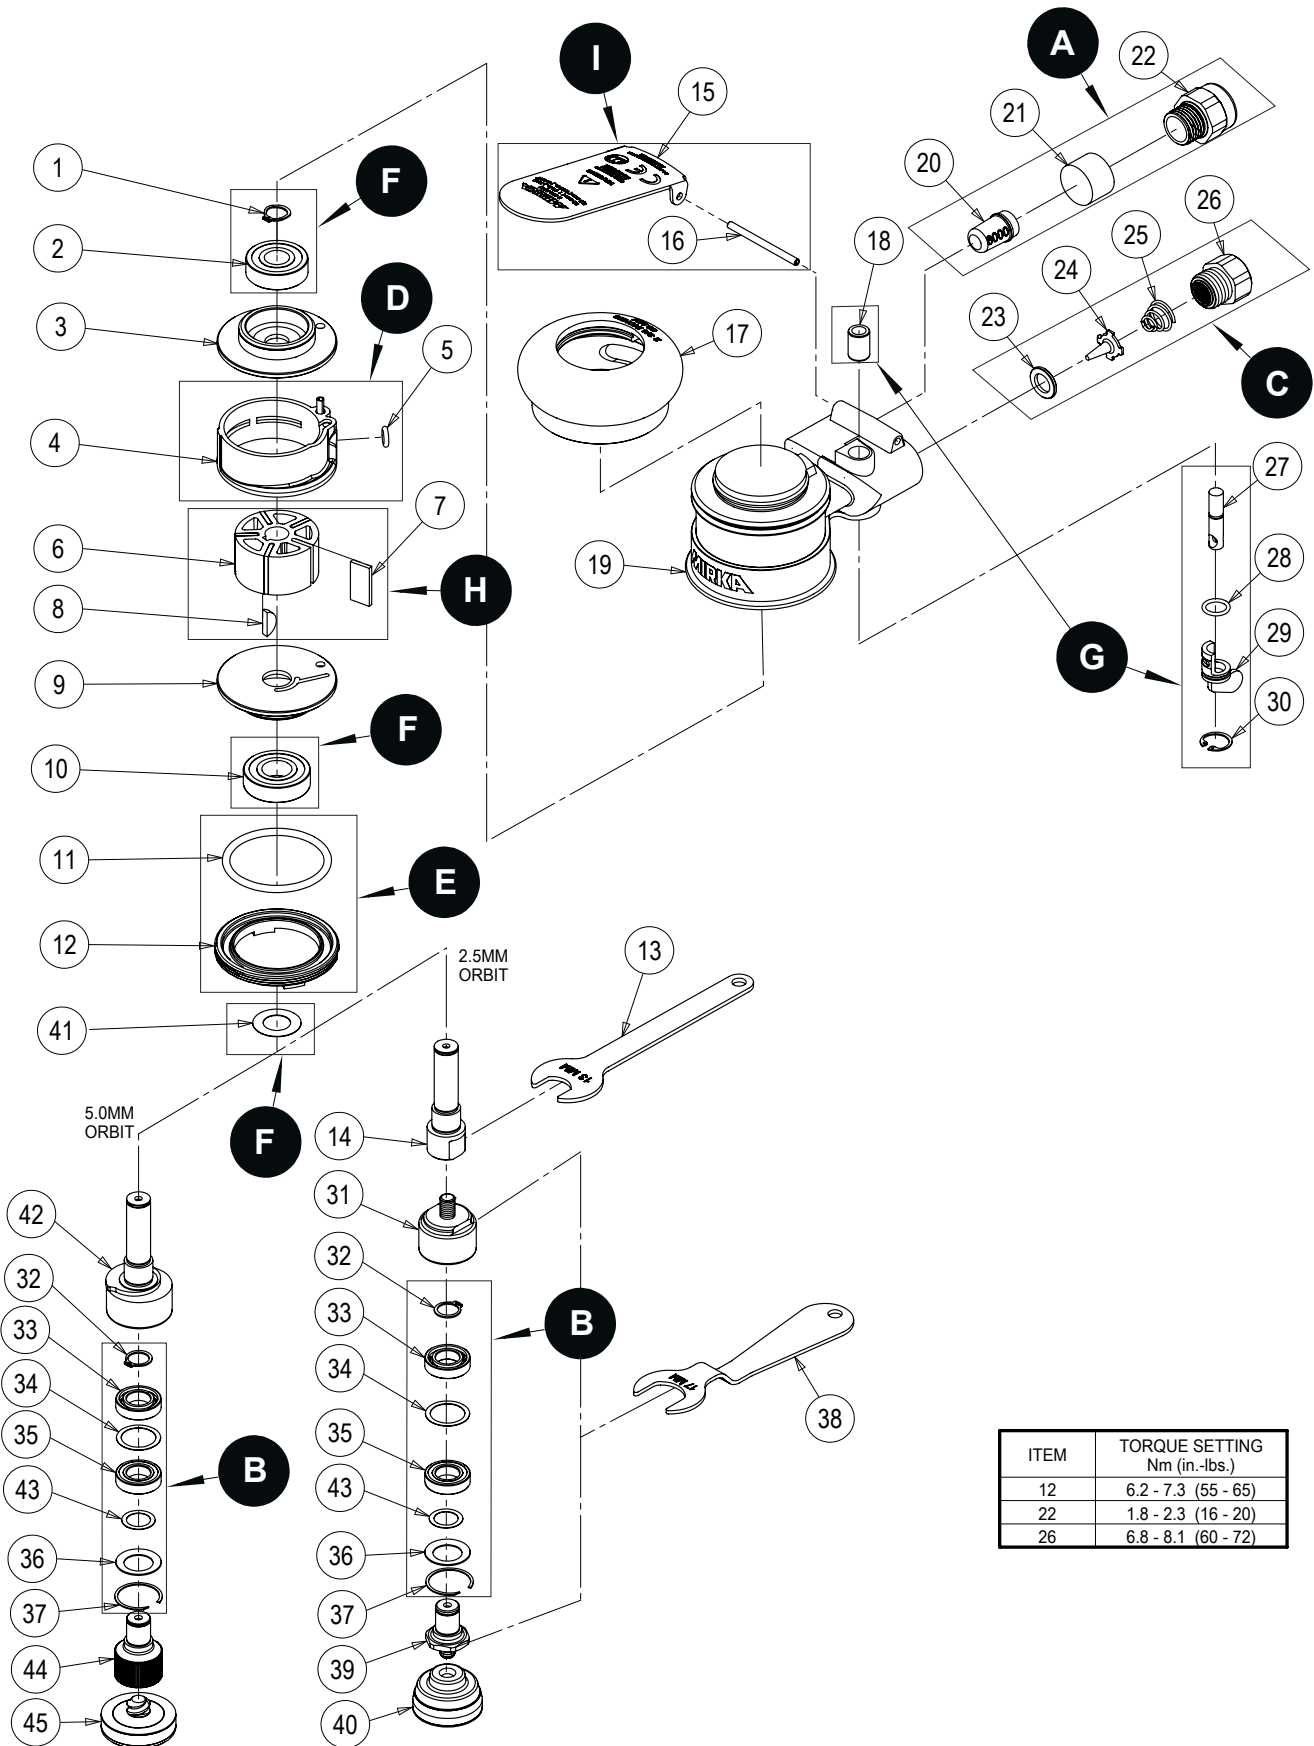

Exploded view of ROS 150NV, 32 mm & 125NV, 32/34 mm
 Updated 18.09.2023

ITEM	TORQUE SETTING Nm (in.-lbs.)
12	6.2 - 7.3 (55 - 65)
22	1.8 - 2.3 (16 - 20)
26	6.8 - 8.1 (60 - 72)

ROS 150NV, 32 mm & 125NV, 32/34mm Spare Part kits