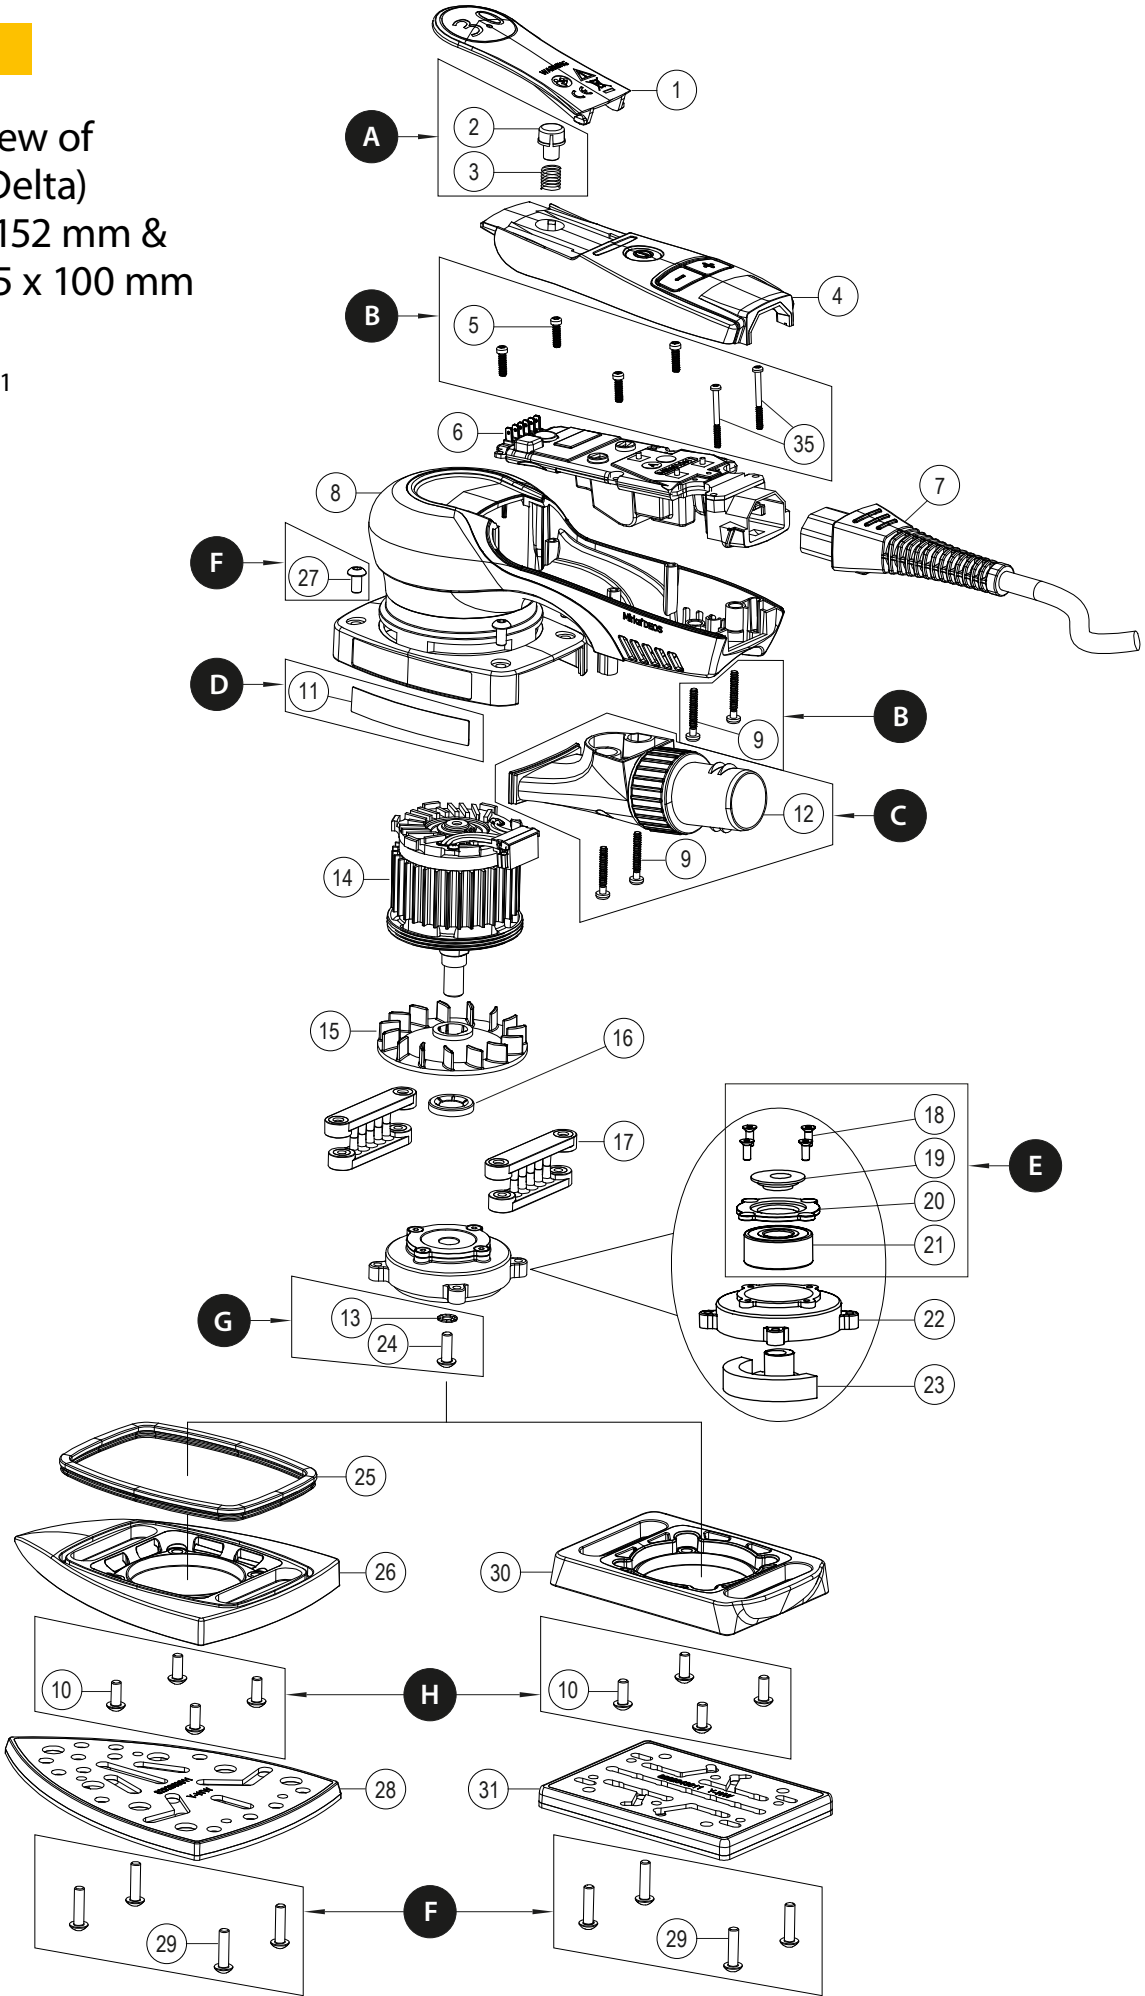

Exploded view of
DEOS 663 (Delta)
100 x 152 x 152 mm &
DEOS 343 75 x 100 mm
(110V)

Updated 22.09.2021

DEOS 663 (Delta) 100 x 152 x 152 mm & DEOS 343 75 x 100 mm (100-120V) Spare part kits

Electrical tool must be serviced by a qualified repair person and in accordance with national requirements.

Separate spare parts on next page.

DEOS 663 (Delta) 100 x 152 x 152 mm & DEOS 343 75 x 100 mm (100-120V) Spare parts

Mirka Code	Item	Description	Kit	Qty	Tightening Torque
MIE3310111	1	Lever 3.0mm		1	
	2	Start Button	A	1	
	3	Spring	A	1	
MIE6510411	4	Cover Plate		1	
	5	Screw	B	4	0,5 Nm/0,4 ft-lb
MIE6560611	6	Speed Controller 110V*		1	
MIE9017211	7	Rewireable Mains Cable 4,3 m 100-120V US		1	
MIE9017311	7	Rewireable Mains Cable 4,3m 100-120V UK		1	
MIE6610811	8	Housing		1	
	9	Screw	B,C	4	1,4 Nm/1,0 ft-lb
	10	Screw	H	4	2,4 Nm/1,8 ft-lb
	11	Type Label	D	1	
	12	Swivel Exhaust	C	1	
	13	Washer	G	1	
MIE3361411	14	Motor 110V*		1	25 Nm/18,4 ft-lb
MIE3311511	15	Fan		1	
MIE3361611	16	Pushlock Washer 12mm		1	
MIE3311711	17	Pad Support		2	
	18	Screw	E	4	1 Nm/0,7 ft-lb
MIE3311911	19	Dust Shield	E	1	
	20	Bearing Flange	E	1	
	21	Ball Bearing	E	1	
MIE3312211	22	Bearing Housing		1	
MIE6612311	23	Balancing Weight 100x152x152 mm/ 75x100mm		1	
	24	Screw	G	1	2,4 Nm/1,8 ft-lb
MIE6612511	25	Seal - (DEOS 663)		1	
MIE6612611	26	Backing Plate 100x152x152mm		1	
	27	Screw	F	4	2,4 Nm/1,8 ft-lb
8292663011	28	Backing Pad Net 100x152x152mm Grip 32H Med		1	
	29	Screw	F	4	2,4 Nm/1,8 ft-lb
MIE3412611	30	Backing Plate 75x100mm		1	
8292343011	31	Backing Pad 75x100mm Grip 29H Medium		1	
	35	Screw	B	2	0,5 Nm/0,4 ft-lb